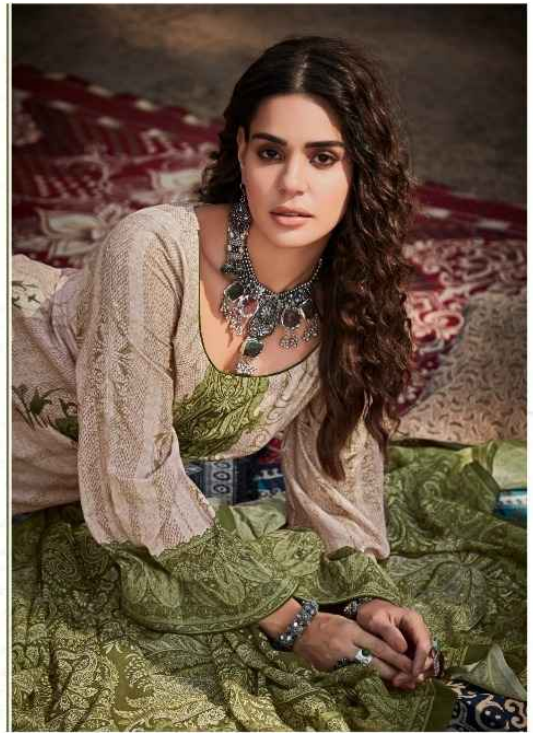

Modelo de vestido "Seresena"
Modelo con los colores | 1006

Faint, illegible text, possibly bleed-through from the reverse side of the page.