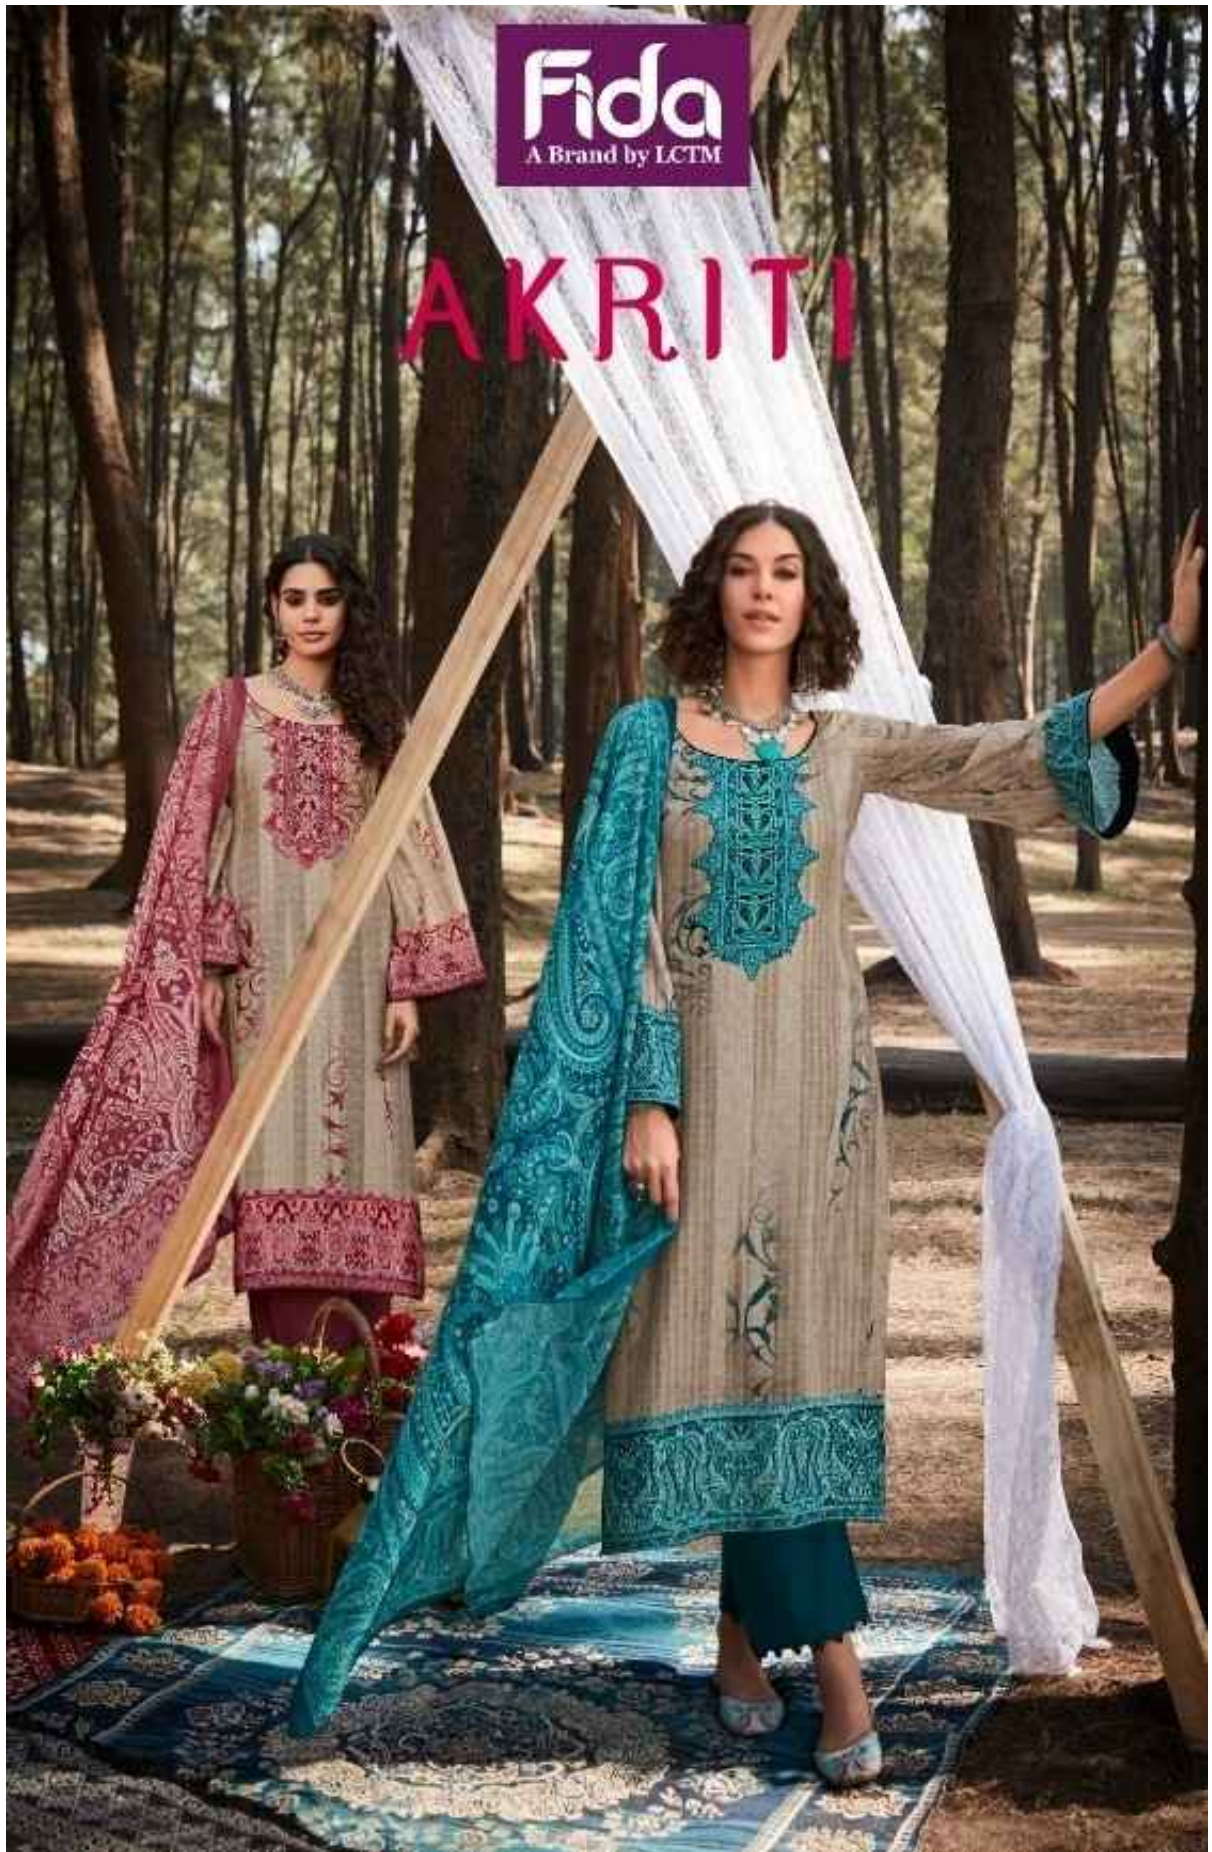

Fida
A Brand by LCTM

AKRITI