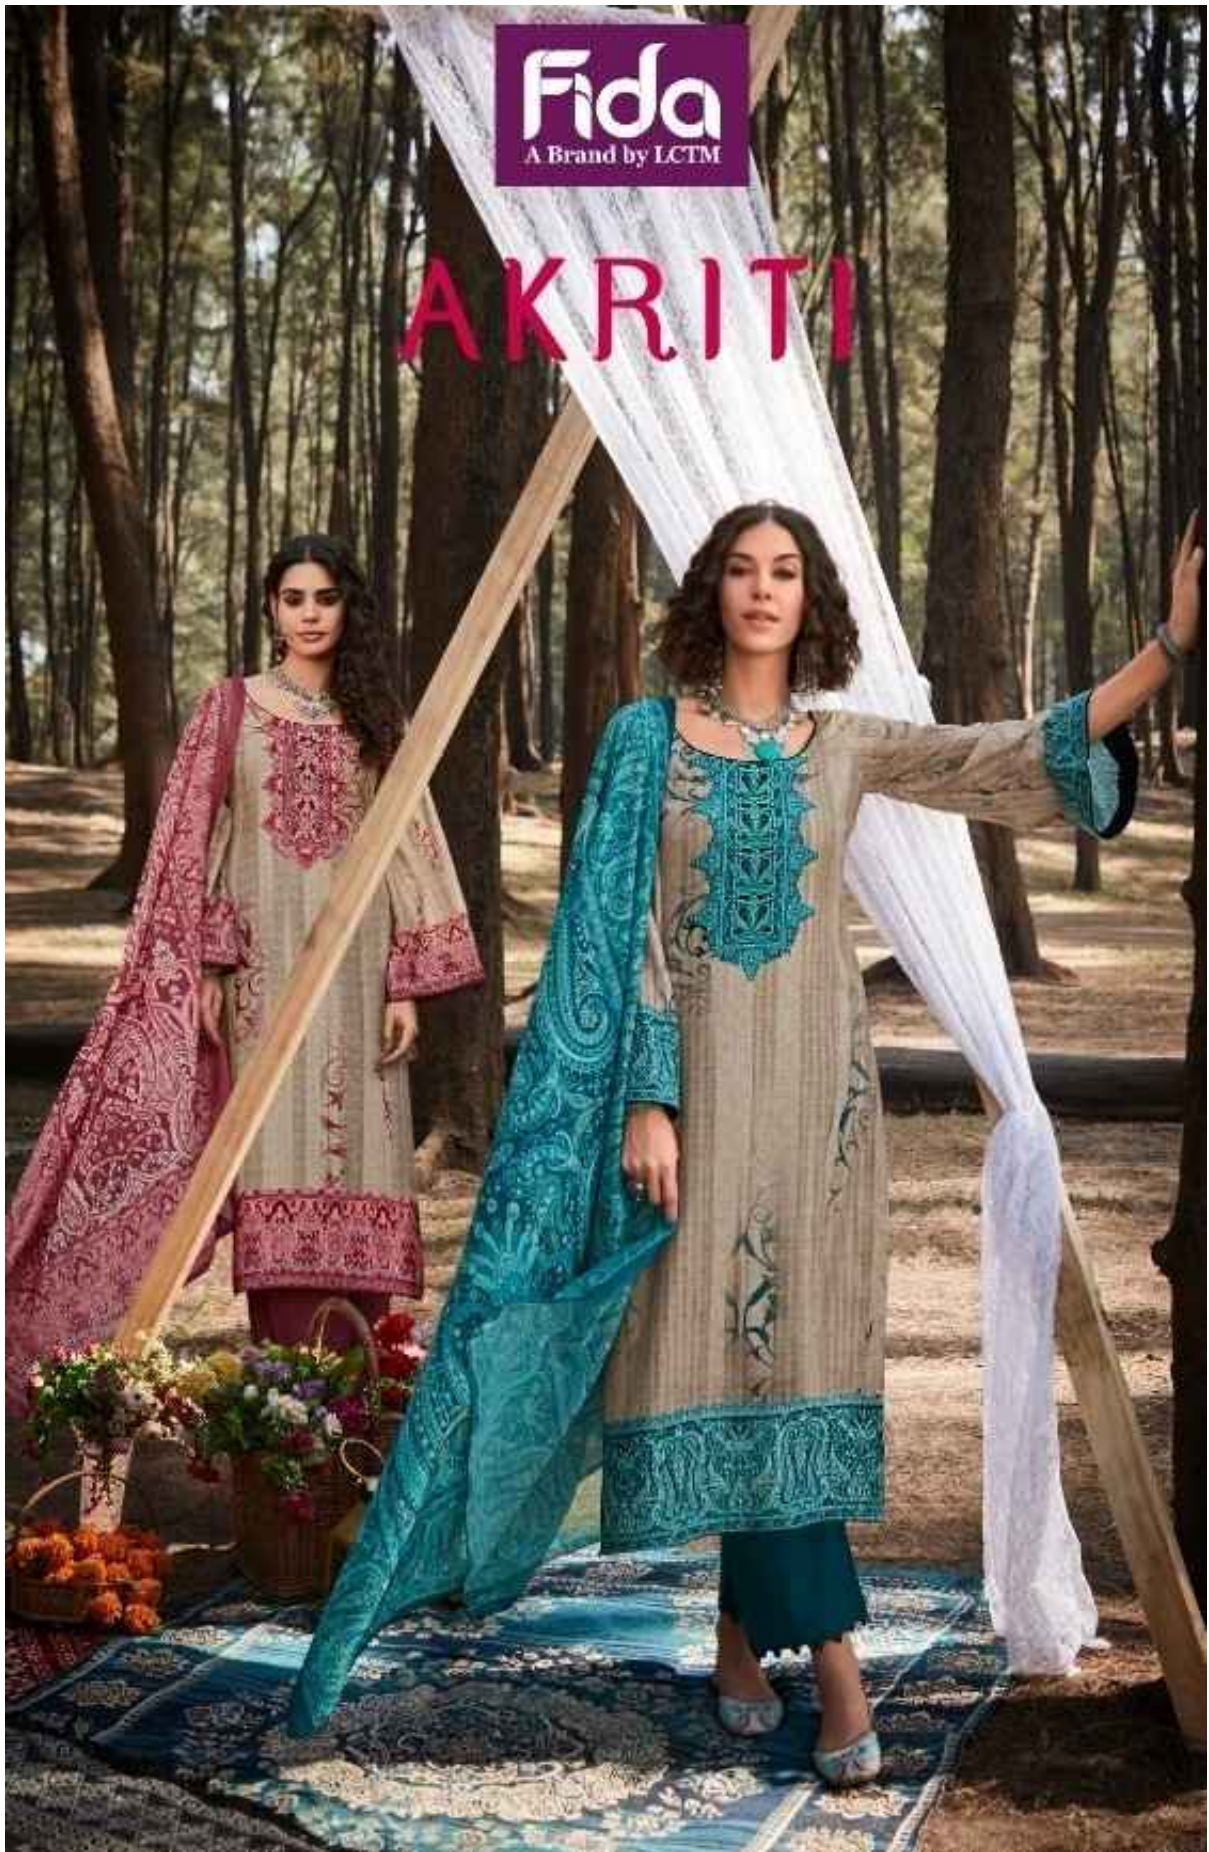

# AKRITI

**Fida**  
A Brand by I.C.T.H

rules we want to play  
THE FACE OF TOMORROW

1001

Fida  
A Beauty Co. Ltd

1005

WASH WITH LIKE COLORS  
IRON MEDIUM TO HIGH

Modelo de vestido "Seresena"  
Modelo con los colores | 1006