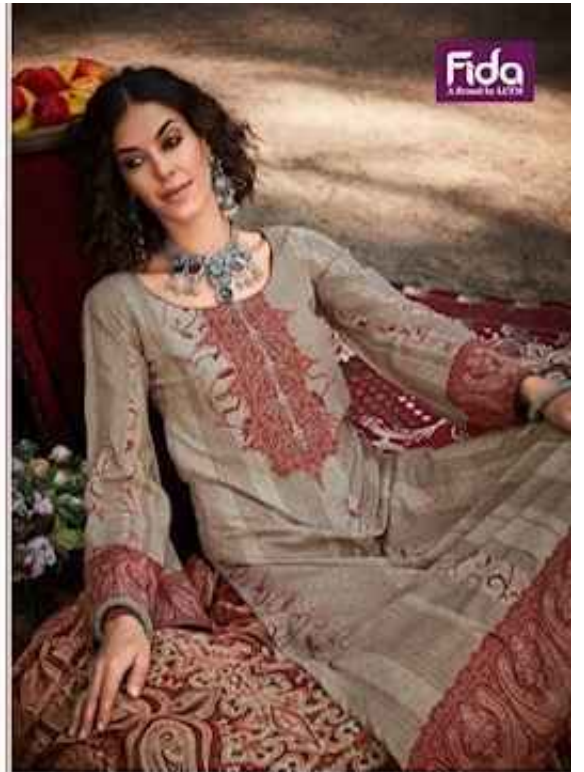

# AKRITI

**Fida**  
A Brand by I.C.T.H

rules we want to play  
THE FACE OF TOMORROW

1001

Fida  
A Beauty Co. Ltd

1005

WASH WITH LIKE COLORS  
IRON MEDIUM TO HIGH

Modelo de vestido "Seresena"  
Modelo con los colores | 1006