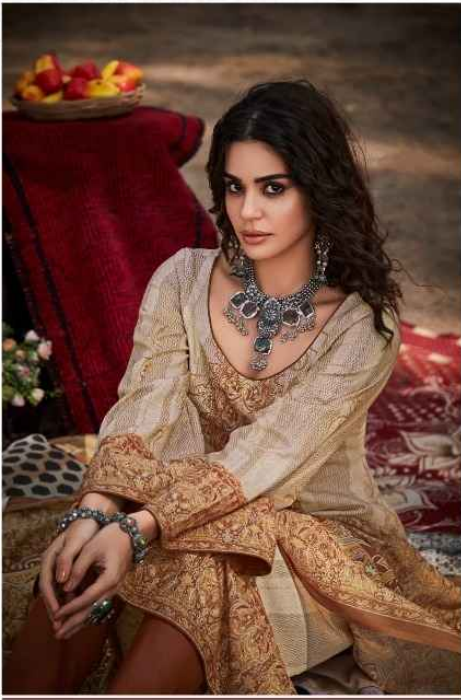

# AKRITI

**Fida**  
A Brand by I.C.T.H

rules we want to play  
THE FACE OF TOMORROW

1001

Fida  
A Beauty Co. Ltd

1005

WASH WITH LIKE COLORS  
IRON MEDIUM TO HIGH

Modelo de vestido "Seresena"  
Modelo con los colores | 1006