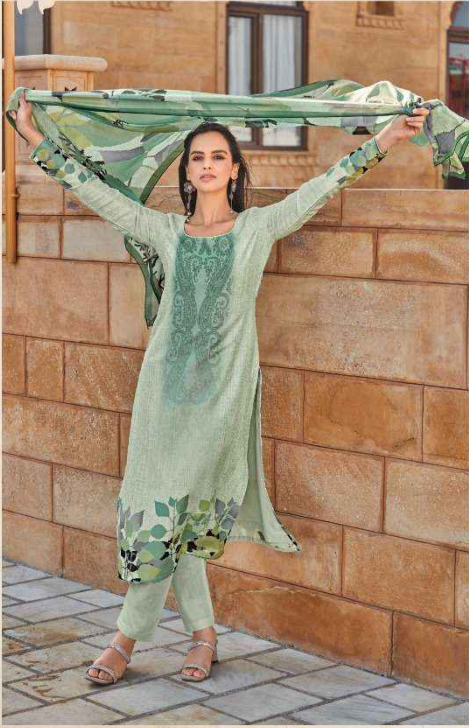

Fida
A Brand by LCTM

SHYLAH

1004** ++ *boho chic* Flours. Little black essential.

Fida
A Brand by L'CTM

Fida
A Brand by LCTM

++ sleek minimalist linen. Cutting-edge runway fashion.

1001™

++ *miray aram garde* Vintage chic, timeless allure

1002™

Fida
A Brand by L'ECTM

++ vintage charm resonates. Vintage charm captivates with nostalgia.

1005™

Fida
A Brand by L'CTM

*** Neck, cuffs and hems are finished with gold embroidery. Sample only with credit. 100g