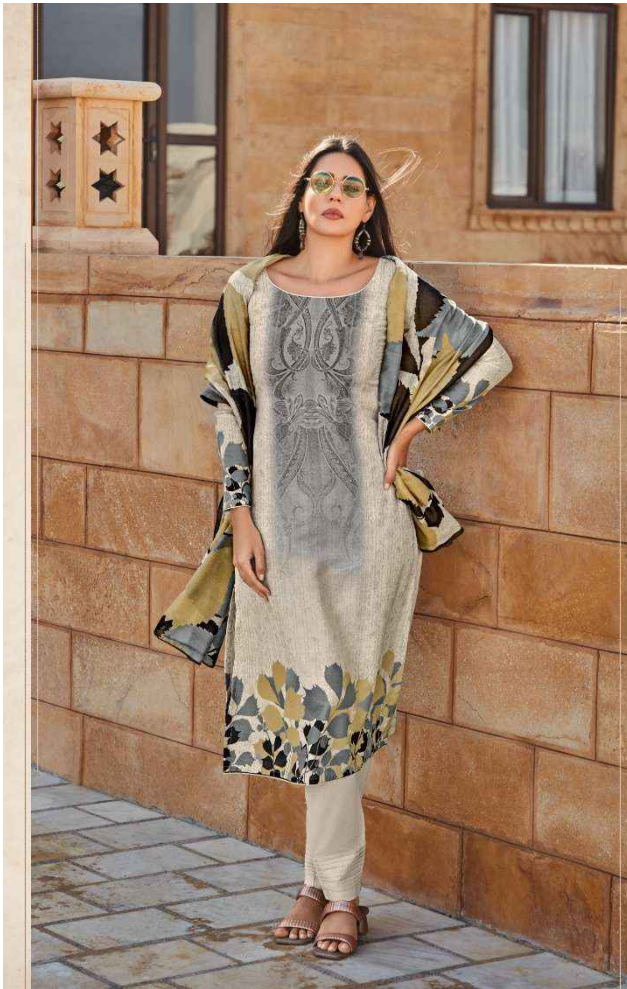

Fida
A Brand by L'ETM

++ vintage charm resonates. Vintage charm captivates with nostalgia.

1005™