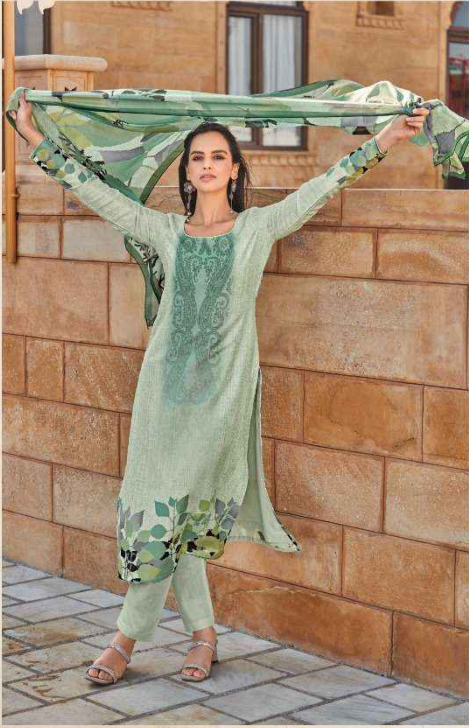

# SHYLAH

1004\*\* ++ *boho chic* Flours. Little black essential.

Fida  
A brand by I.C.T.M

Fida  
A Brand by LCTM

++ sleek minimalist look. Cutting-edge runway fashion.

1001™

++ *miray aram garde* Vintage chic, timeless allure

1002™

Fida  
A Brand by L'ETM

++ vintage charm resonates. Vintage charm captivates with nostalgia.

1005™

Fida  
A Brand by LCTM

\*\*\* Neck, cuffs and hems lined with quality silk crepe \*\*\*

100%

**Fida**  
A Brand by LCTM