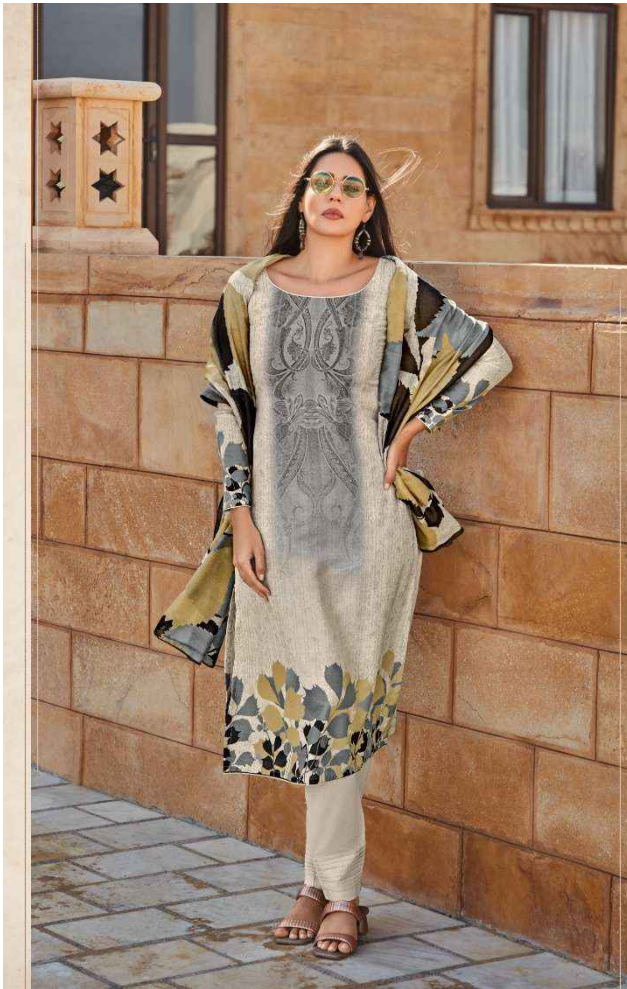

# SHYLAH

1004\*\* ++ *boho chic* Flours. Little black essential.

Fida  
A brand by I.C.T.M

Fida  
A Brand by LCTM

++ sleek minimalist look. Cutting-edge runway fashion.

1001™

++ *miray aram garde* Vintage chic, timeless allure

1002™

Fida  
A Brand by L'ETM

++ vintage charm resonates. Vintage charm captivates with nostalgia.

1005™

Fida  
A Brand by LCTM

\*\*\* Neck, cuffs and hems lined with quality silk crepe \*\*\*

100%

**Fida**  
A Brand by LCTM