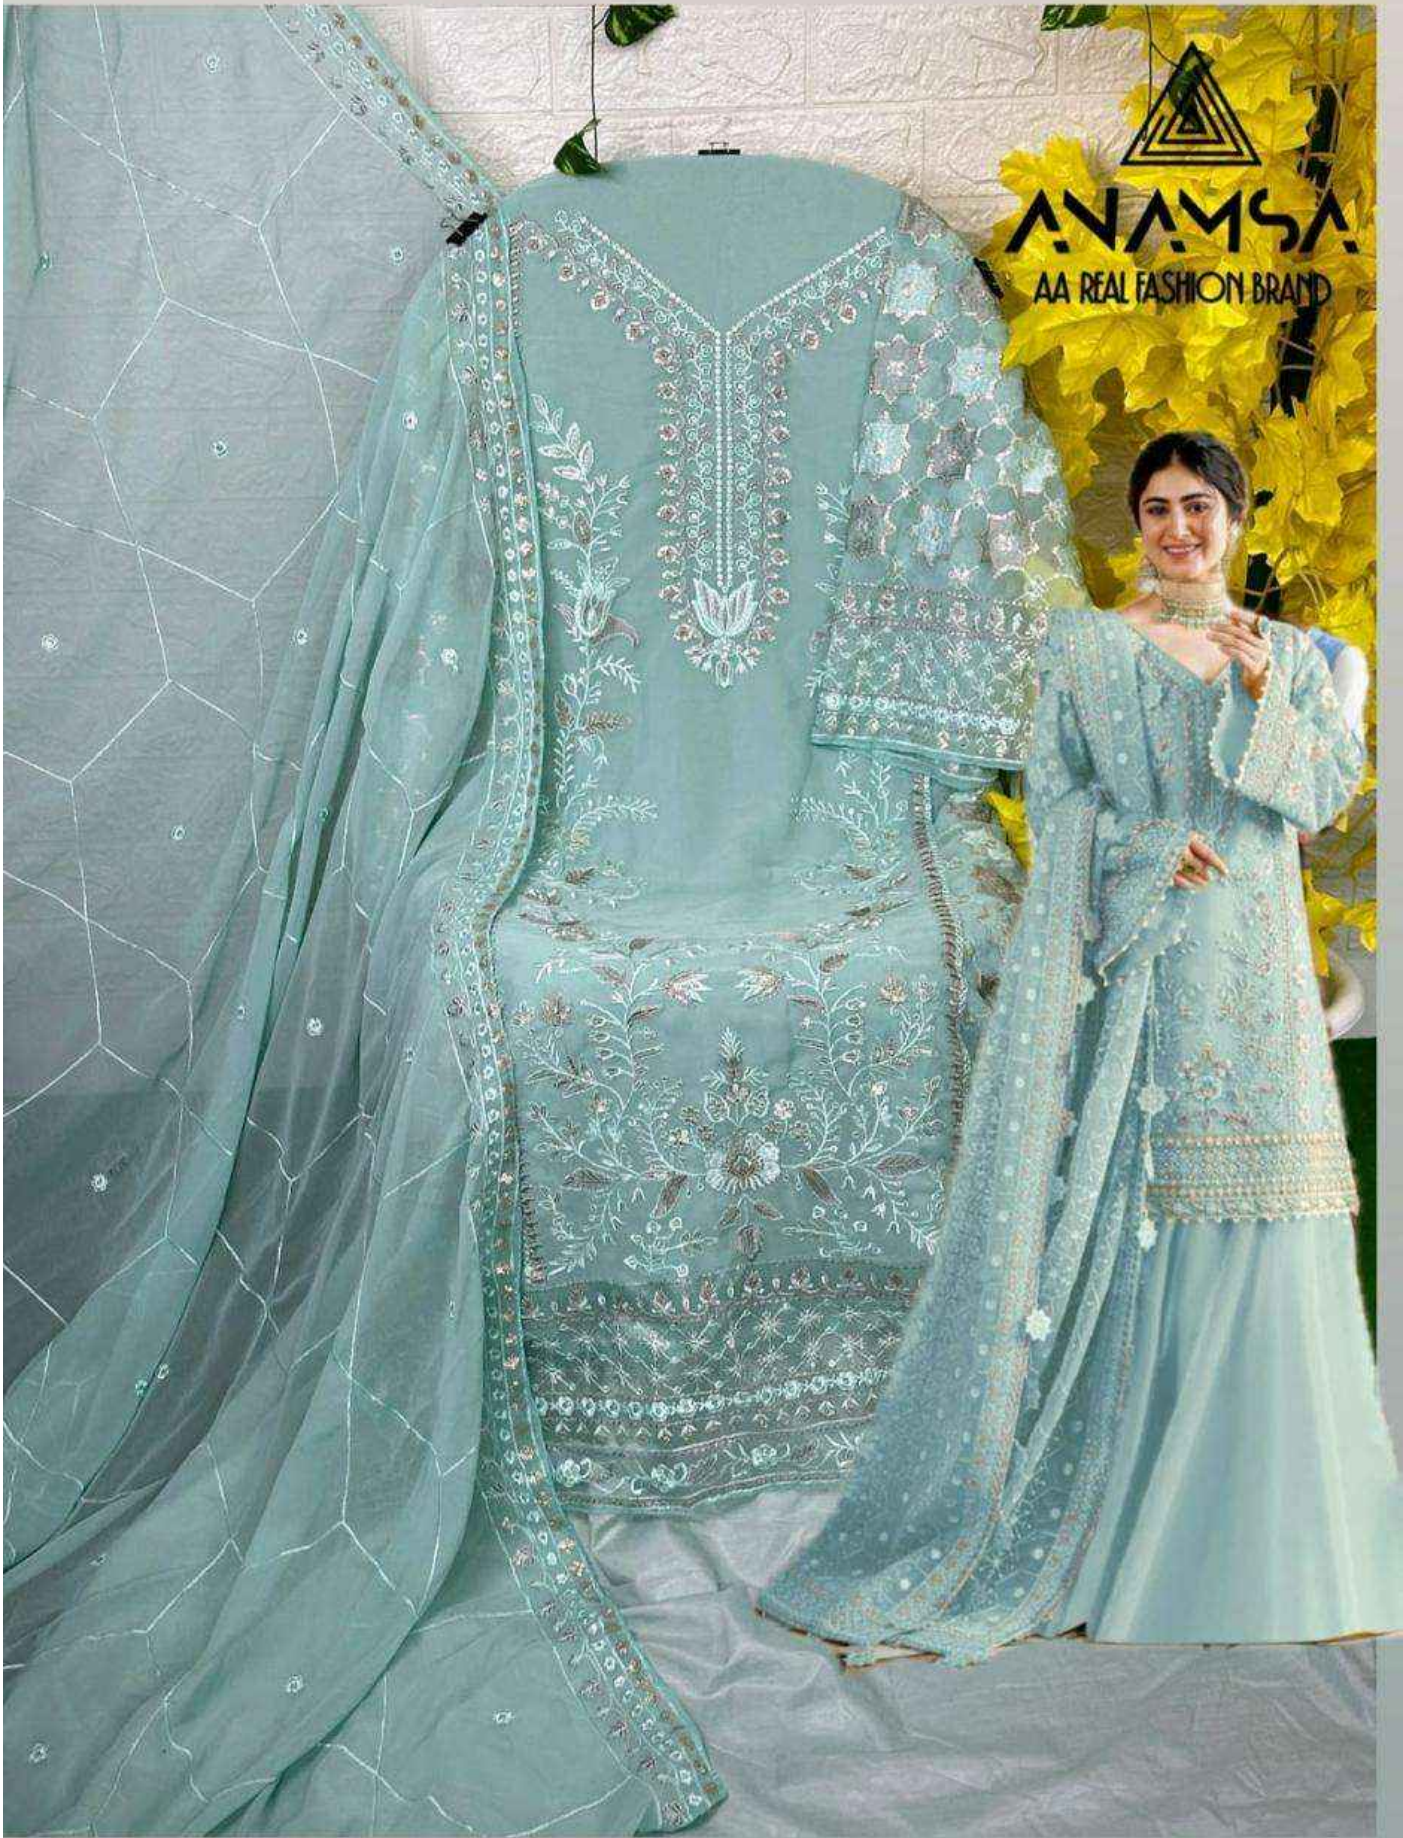

ANAMSA
HIT BEAUTIFUL COLOURS

TOP- PURE FOX GEORGETTE WITH HEAVY EMBROIDERY AND SEQUENCE WORK
BOTTOM/INNER- DULL SHANTOON WITH HEAVY EMBROIDERY
DUPATTA- PURE FOX GEORGETTE FANCY DUPATTA AND HEAVY EMBROIDERY

Z7773
D.No:-285-B

ANAMSA
A REAL FASHION BRAND

TOP- PURE FOX GEORGETTE WITH HEAVY EMBROIDERY AND SEQUENCE WORK
BOTTOM/INNER- DULL SHANTOON WITH HEAVY EMBROIDERY
DUPATTA- PURE FOX GEORGETTE FANCY DUPATTA AND HEAVY EMBROIDERY

7773
D.No:-285-C

ANAMSA
AA REAL FASHION BRAND

TOP- PURE FOX GEORGETTE WITH HEAVY EMBROIDERY AND SEQUENCE WORK
BOTTOM/INNER- DULL SHANTOON WITH HEAVY EMBROIDERY
DUPATTA- PURE FOX GEORGETTE FANCY DUPATTA AND HEAVY EMBROIDERY

7773
D.No:-285-D

ANAMSA
HIT BEAUTIFUL COLOURS

TOP- PURE FOX GEORGETTE WITH HEAVY EMBROIDERY AND SEQUENCE WORK
BOTTOM INNER- DULL SHANTOON WITH HEAVY EMBROIDERY
DUPATTA- PURE FOX GEORGETTE FANCY DUPATTA AND HEAVY EMBROIDERY