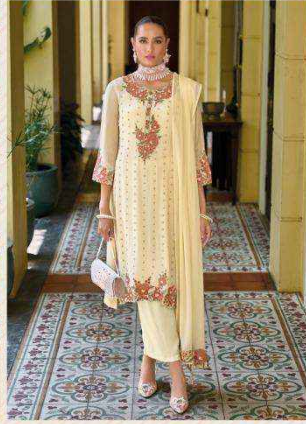

GULL JEE

Ishq Murshid

10005

10006

Ishq Murshid

FABRICSDetails

: TOP :

PURE CHINON EMBROIDERY WITH HEAVY HANDWORK
(WITH MUSLIN INNER)

: BOTTAM :

PURE MUSLIN

: DUPATTA :

PURE CHINON WITH EMBROIDERY & HANDWORK

TOTAL DESIGN : 6

RATE :2980+GST

10001

10002

10005

10003

10004

10006

GULL JEE

Ishq Murshid

GULL JEE

Ishq Murshid