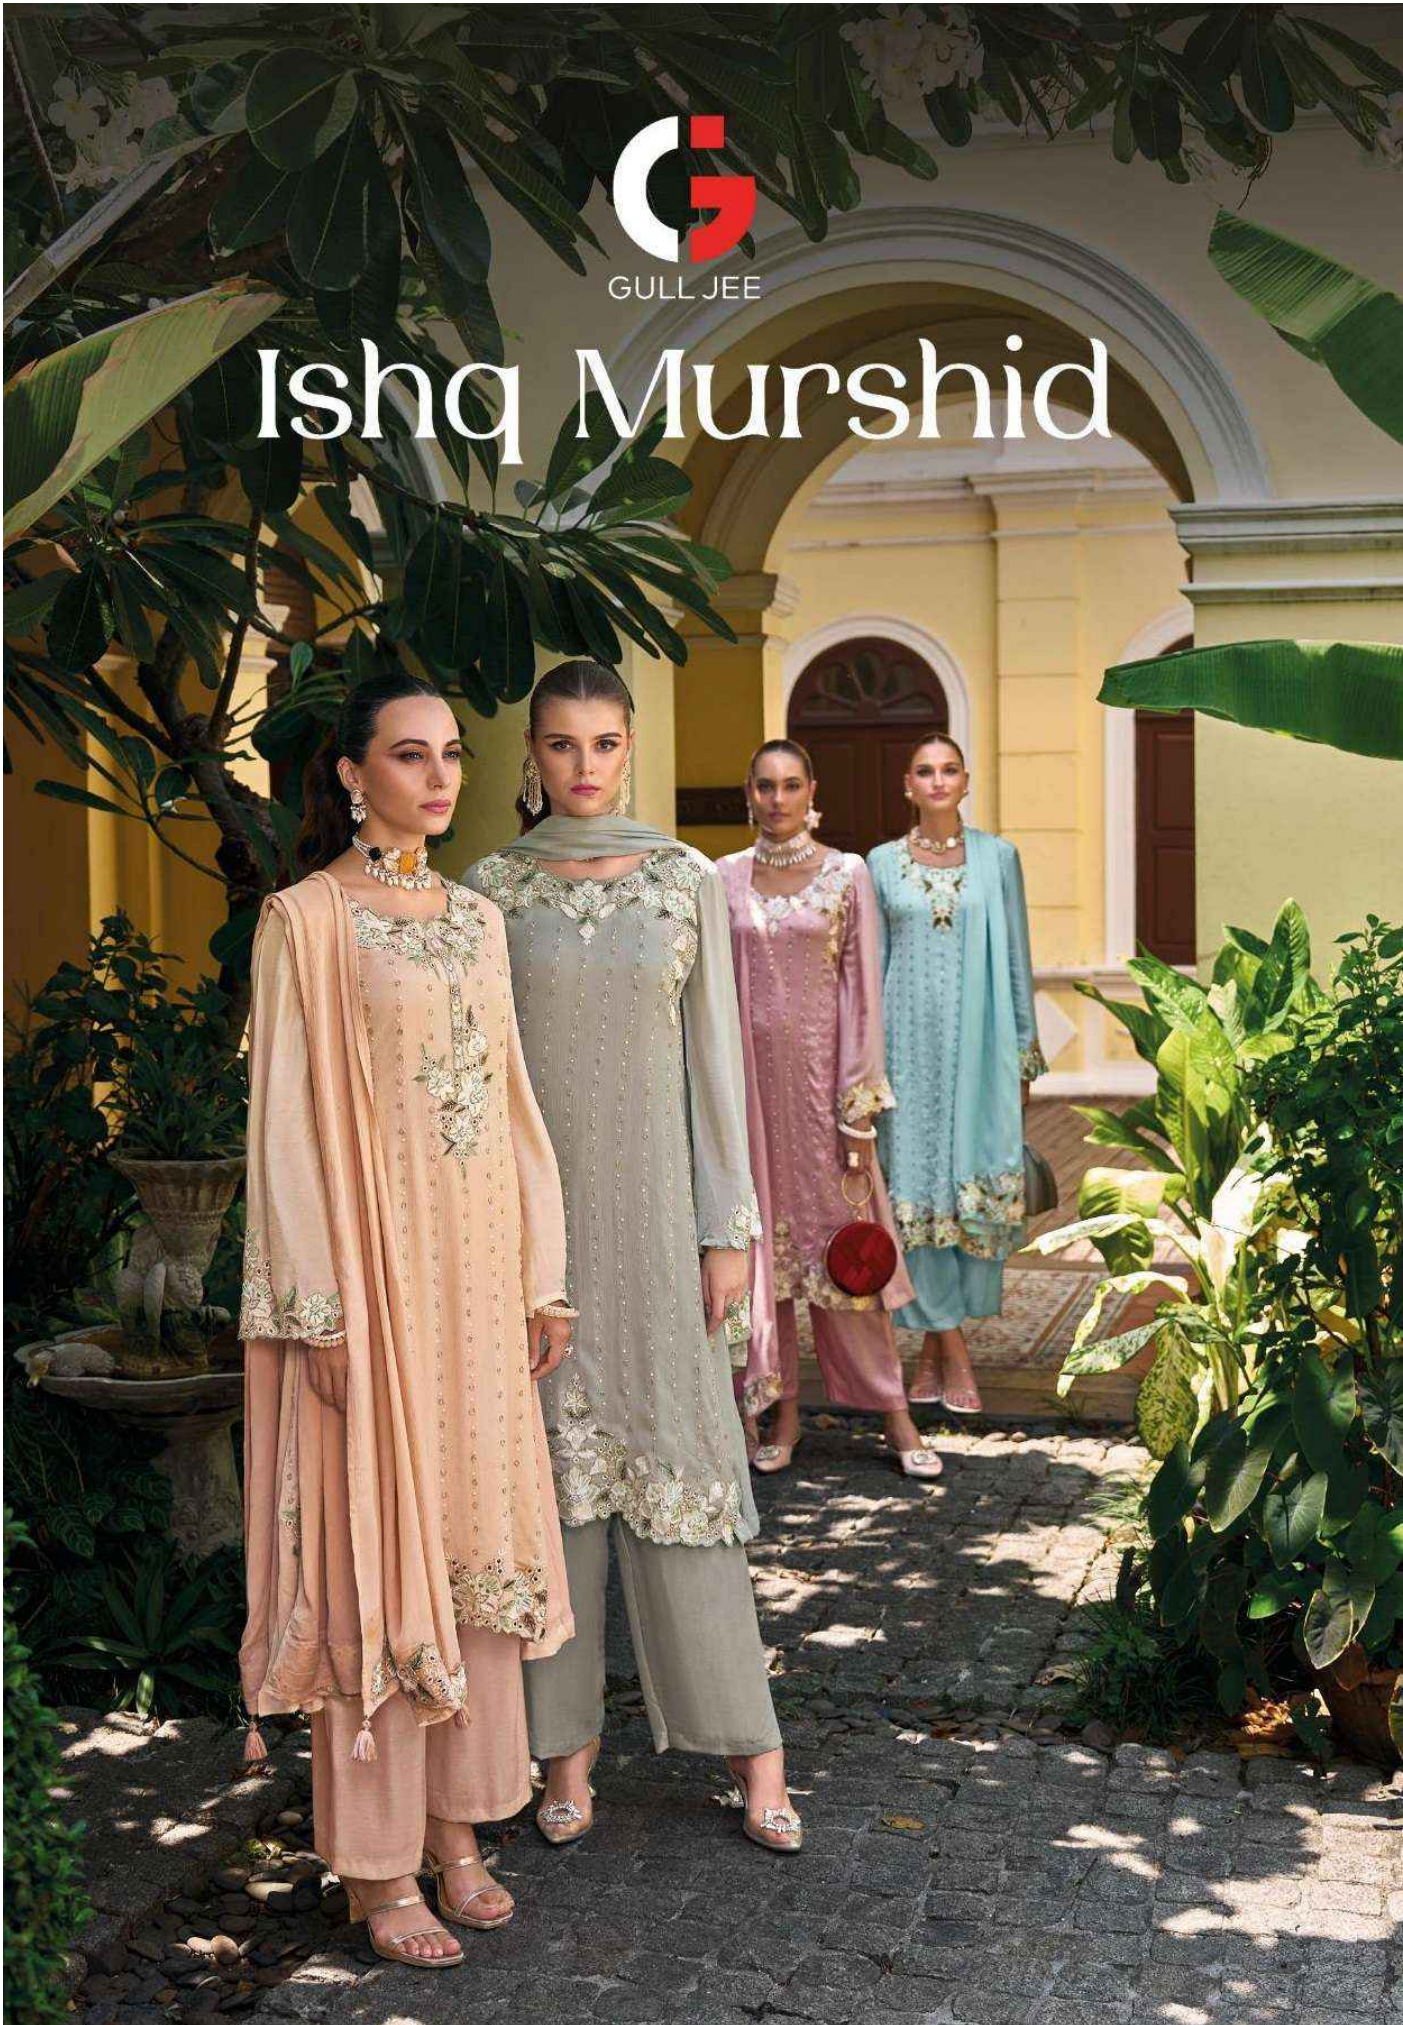

GULL JEE

Ishq Murshid

10005

10006

Ishq Murshid

FABRICSDetails

: TOP :

PURE CHINON EMBROIDERY WITH HEAVY HANDWORK
(WITH MUSLIN INNER)