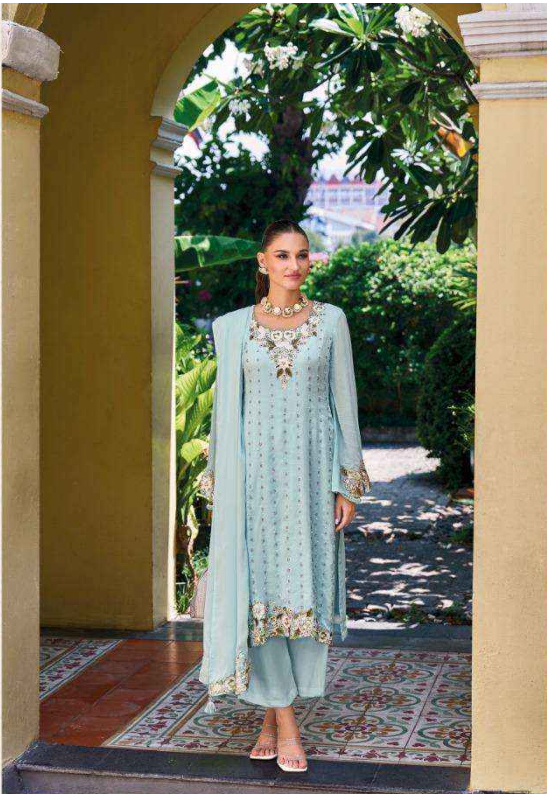

GULL JEE

Ishq Murshid

10005

10006

Ishq Murshid

FABRICSDetails

: TOP :

PURE CHINON EMBROIDERY WITH HEAVY HANDWORK
(WITH MUSLIN INNER)

: BOTTAM :

PURE MUSLIN

: DUPATTA :

PURE CHINON WITH EMBROIDERY & HANDWORK

TOTAL DESIGN : 6

RATE :2980+GST

10001

10002