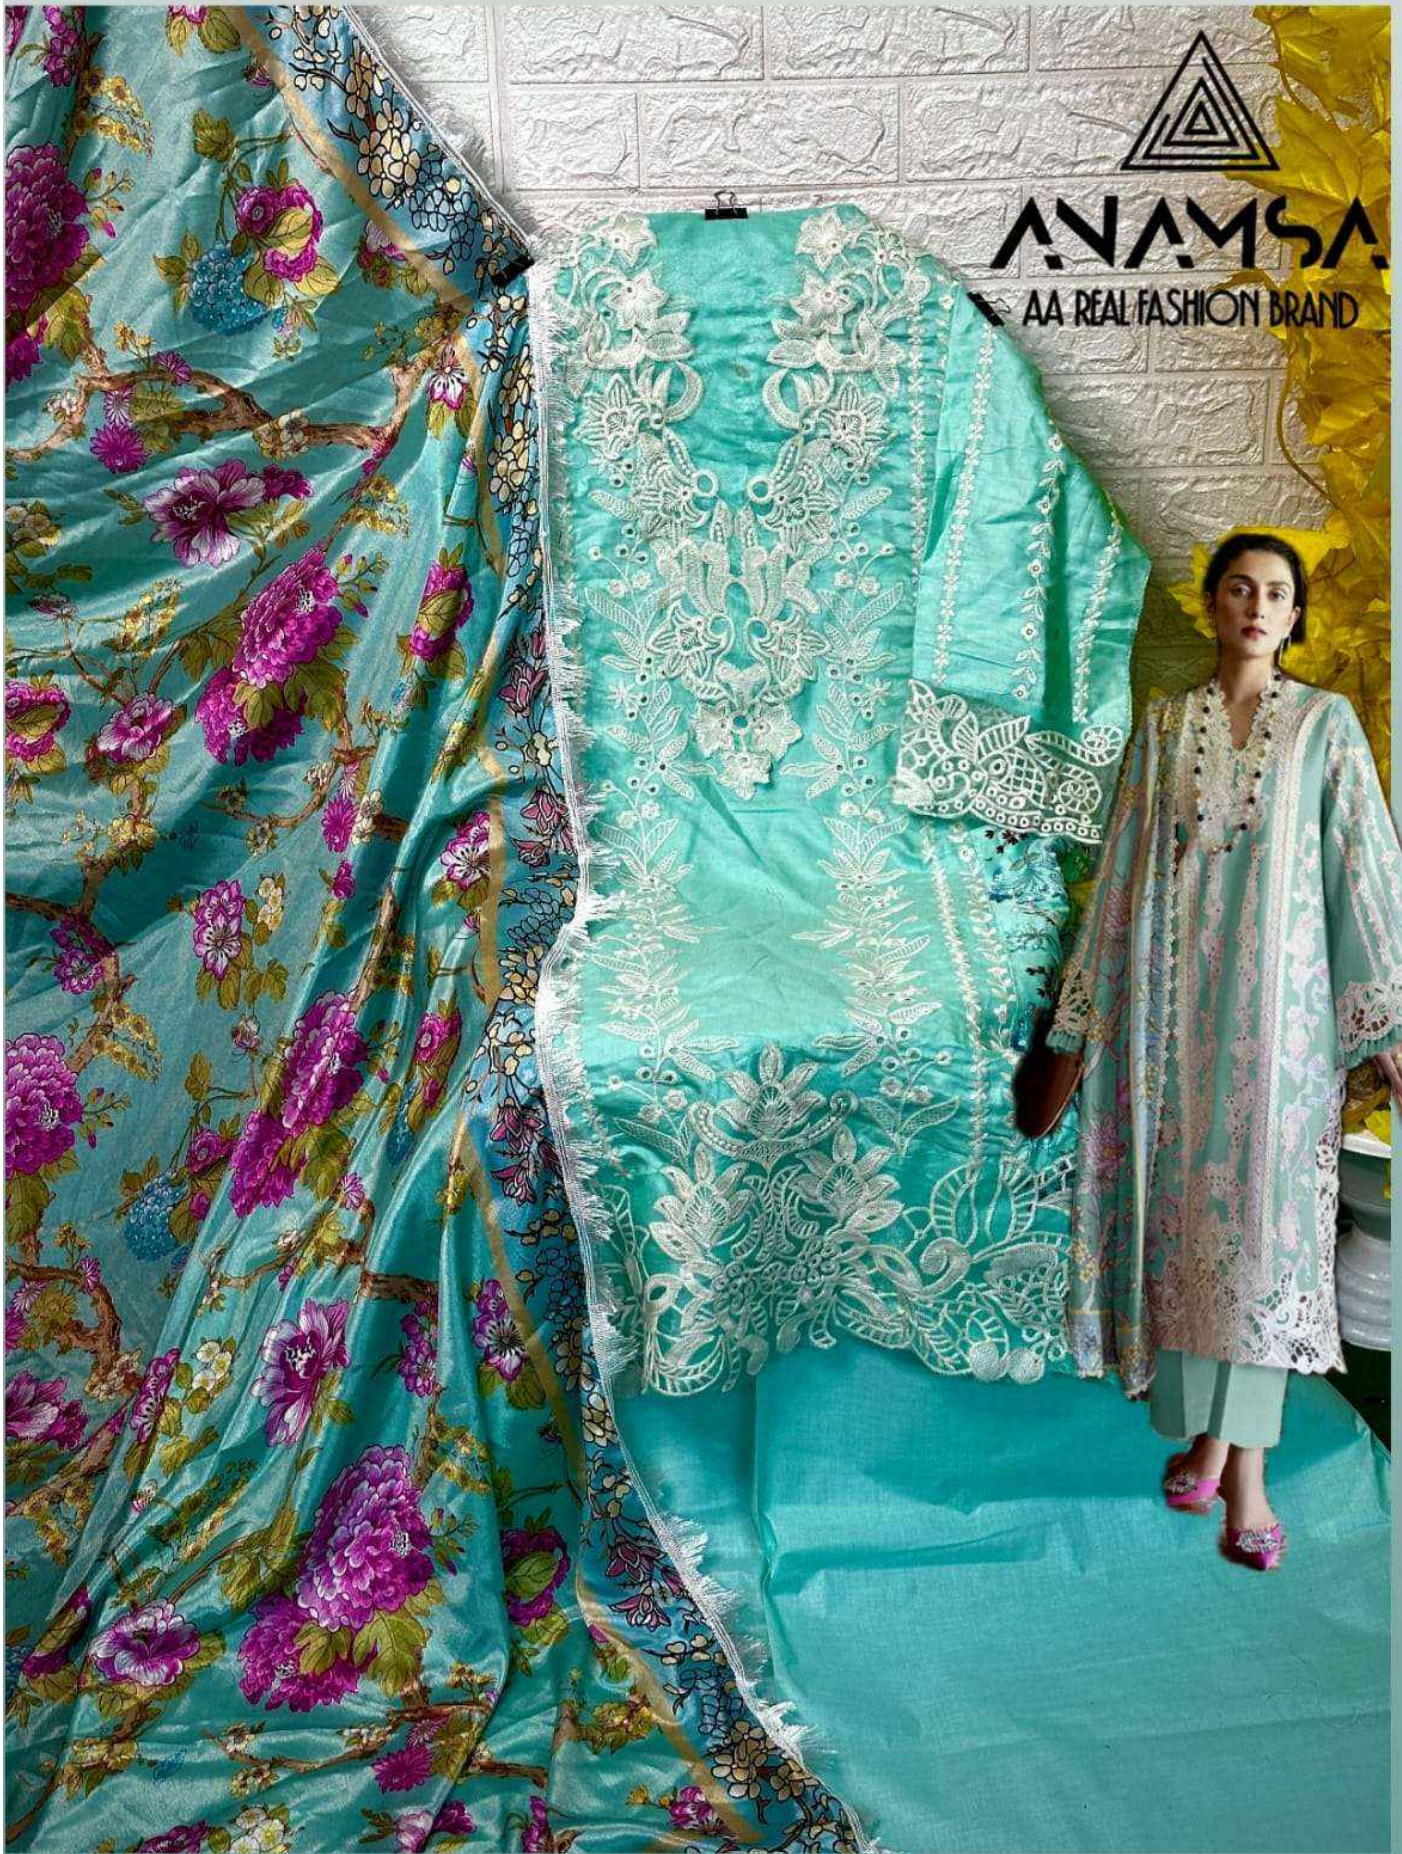

ANAMSA

AA REAL FASHION BRAND