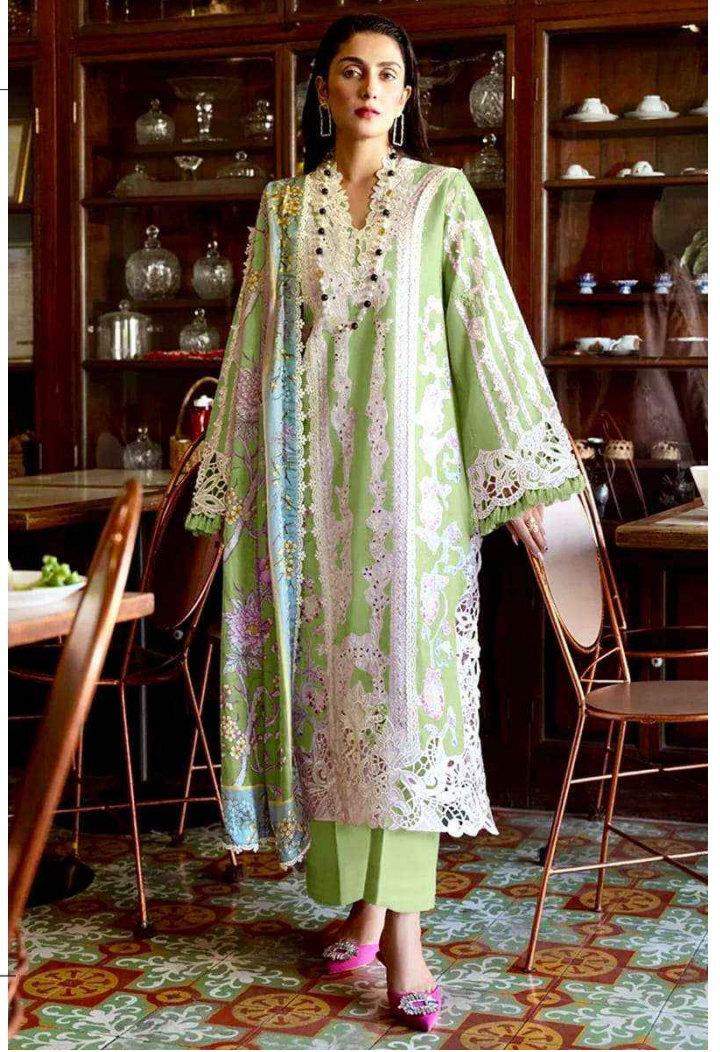

**ANAMSA**  
HIT BEAUTIFUL COLOURS

SEMI STICH COLLECTION

TOP- PURE EXPORT QUALITY ZAAM WITH HEAVY EMBROIDERY AND SEQUENCE WORK  
BOTTOM- PURE EXPORT QUALITY PURE COTTON  
DUPATTA- PURE CHINON FANCY DUPATTA WITH DIGITAL PRINT

7773  
D.No:-444 A

**ANAMSA**  
AA REAL FASHION BRAND

SEMI STICH COLLECTION

TOP- PURE EXPORT QUALITY ZAAM WITH HEAVY EMBROIDERY AND SEQUENCE WORK  
BOTTOM- PURE EXPORT QUALITY PURE COTTON  
DUPATTA- PURE CHINON FANCY DUPATTA WITH DIGITAL PRINT