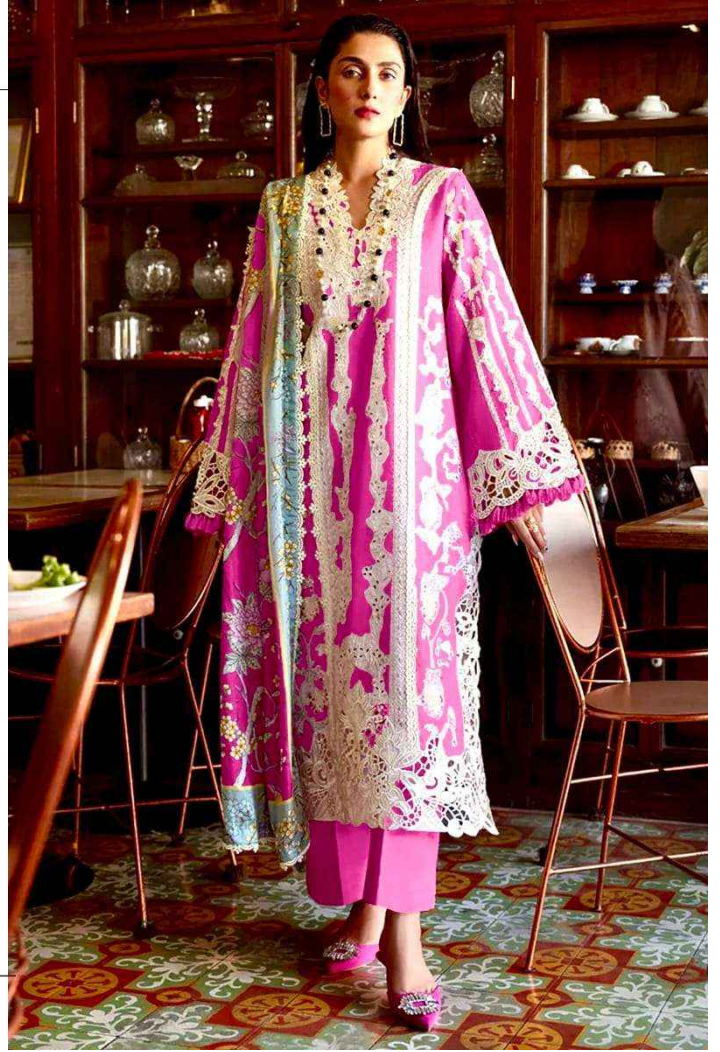

SEMI STICH COLLECTION

TOP- PURE EXPORT QUALITY ZAAM WITH HEAVY EMBROIDERY AND SEQUENCE WORK
BOTTOM- PURE EXPORT QUALITY PURE COTTON
DUPATTA- PURE CHINON FANCY DUPATTA WITH DIGITAL PRINT

7773
D.No:-444 B