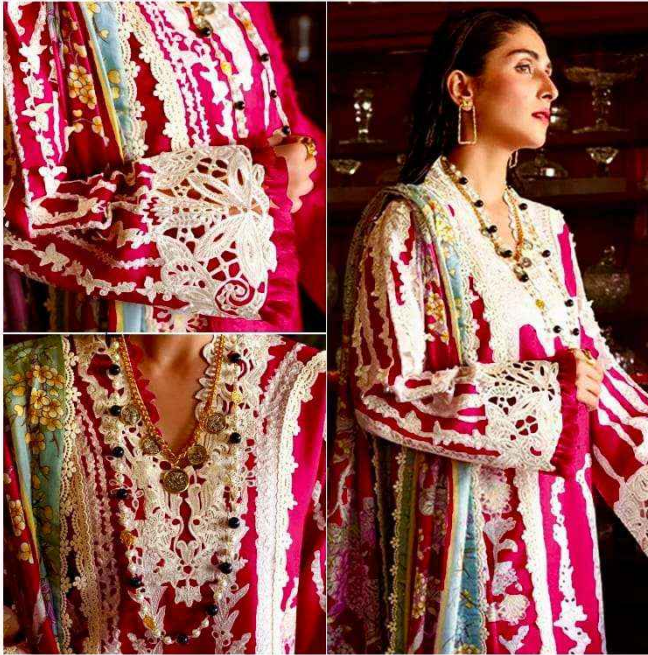

**ANAMSA**  
HIT BEAUTIFUL COLOURS

SEMI STICH COLLECTION

TOP- PURE EXPORT QUALITY ZAAM WITH HEAVY EMBROIDERY AND SEQUENCE WORK  
BOTTOM- PURE EXPORT QUALITY PURE COTTON  
DUPATTA- PURE CHINON FANCY DUPATTA WITH DIGITAL PRINT

7773  
D.No:-444 A

**ANAMSA**  
AA REAL FASHION BRAND

SEMI STICH COLLECTION

TOP- PURE EXPORT QUALITY ZAAM WITH HEAVY EMBROIDERY AND SEQUENCE WORK  
BOTTOM- PURE EXPORT QUALITY PURE COTTON  
DUPATTA- PURE CHINON FANCY DUPATTA WITH DIGITAL PRINT

7773  
D.No:-444 D

**ANAMSA**  
AA REAL FASHION BRAND

SEMI STICH COLLECTION

TOP- PURE EXPORT QUALITY ZAAM WITH HEAVY EMBROIDERY AND SEQUENCE WORK  
BOTTOM- PURE EXPORT QUALITY PURE COTTON  
DUPATTA- PURE CHINON FANCY DUPATTA WITH DIGITAL PRINT