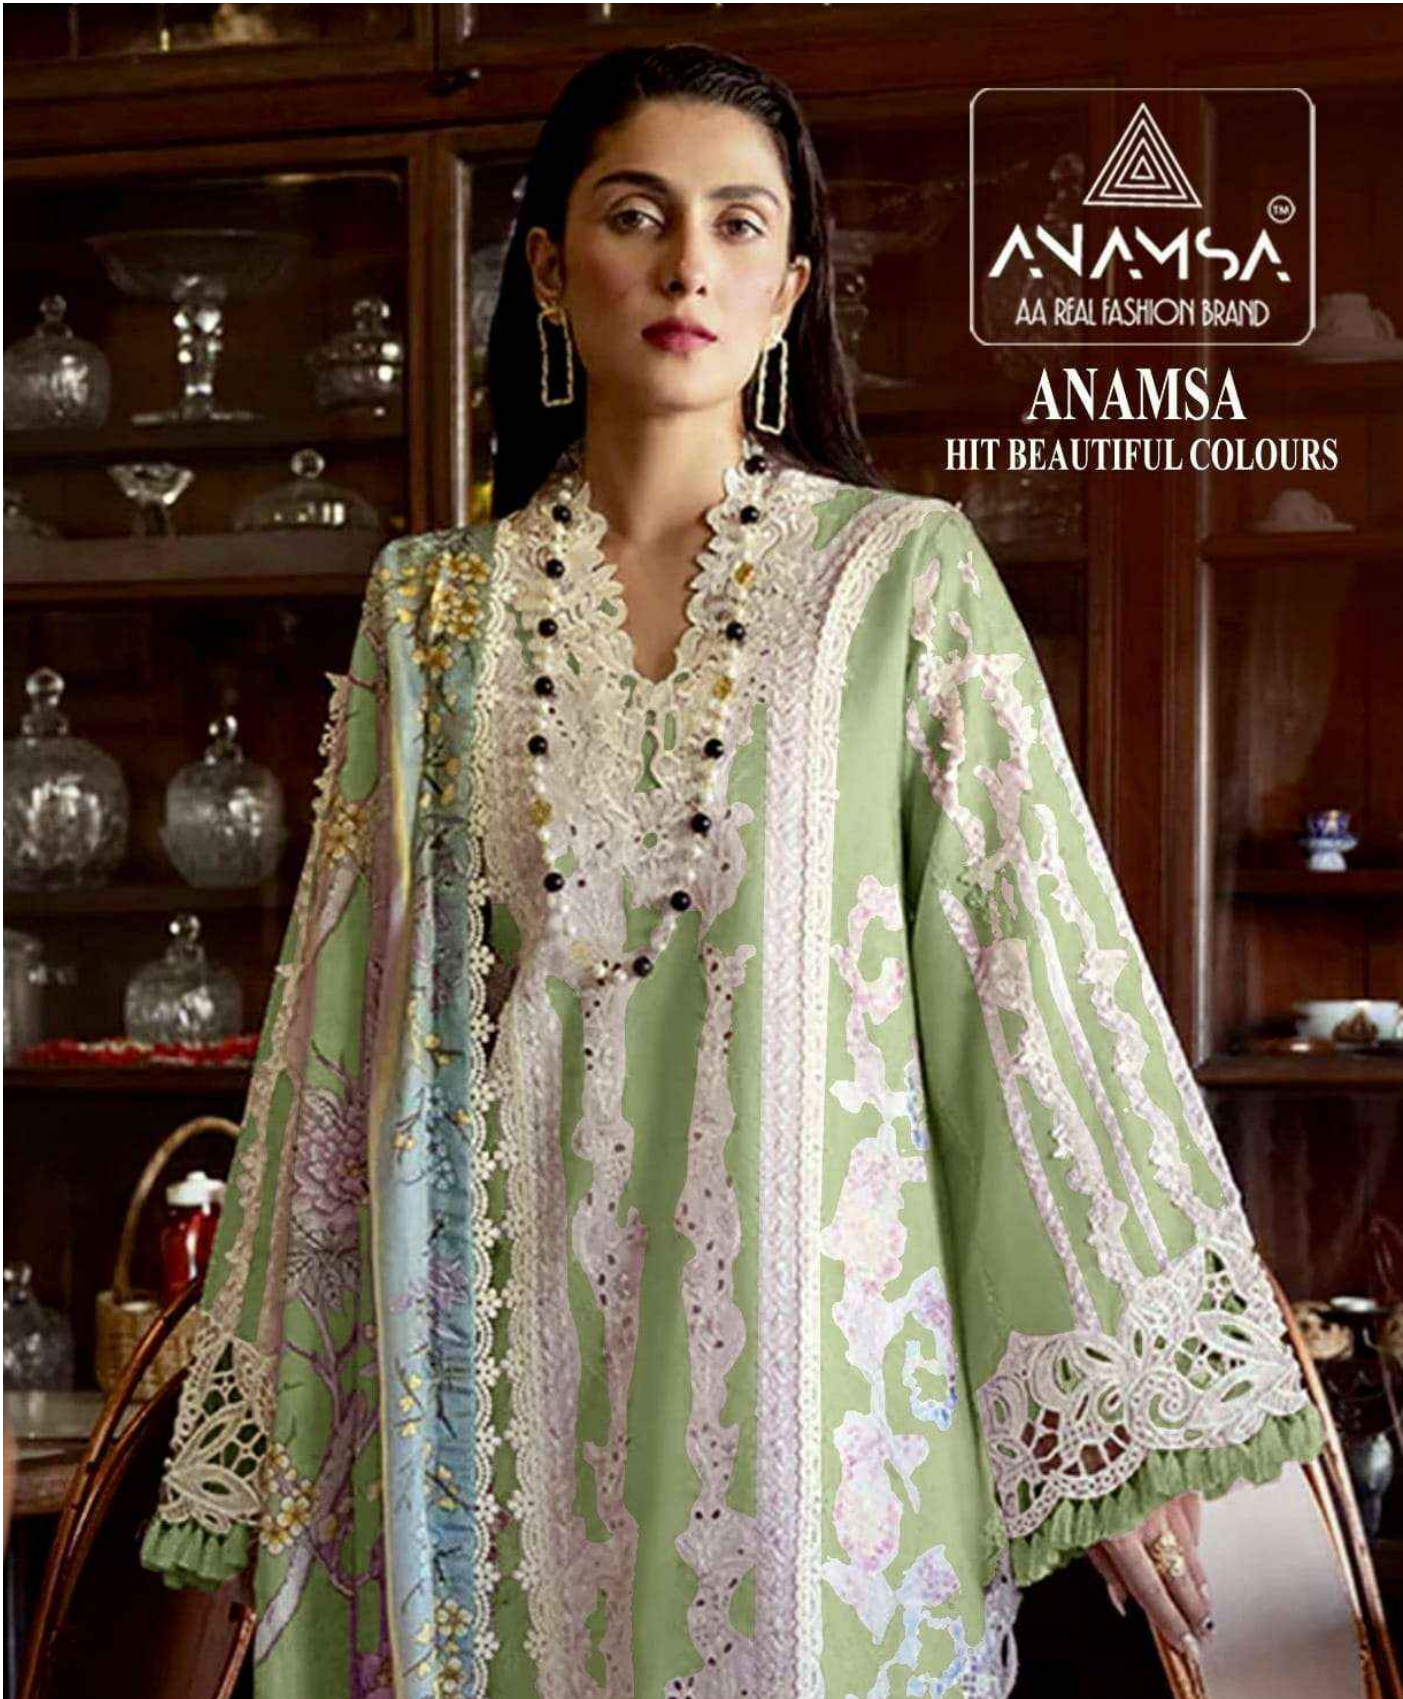

**ANAMSA**  
HIT BEAUTIFUL COLOURS

SEMI STICH COLLECTION

TOP- PURE EXPORT QUALITY ZAAM WITH HEAVY EMBROIDERY AND SEQUENCE WORK  
BOTTOM- PURE EXPORT QUALITY PURE COTTON  
DUPATTA- PURE CHINON FANCY DUPATTA WITH DIGITAL PRINT

**7773**  
D.No:-444 A

**7773**  
D.No:-444 B

**7773**  
D.No:-444 C

**7773**  
D.No:-444 D

**ANAMSA**  
HIT BEAUTIFUL COLOURS