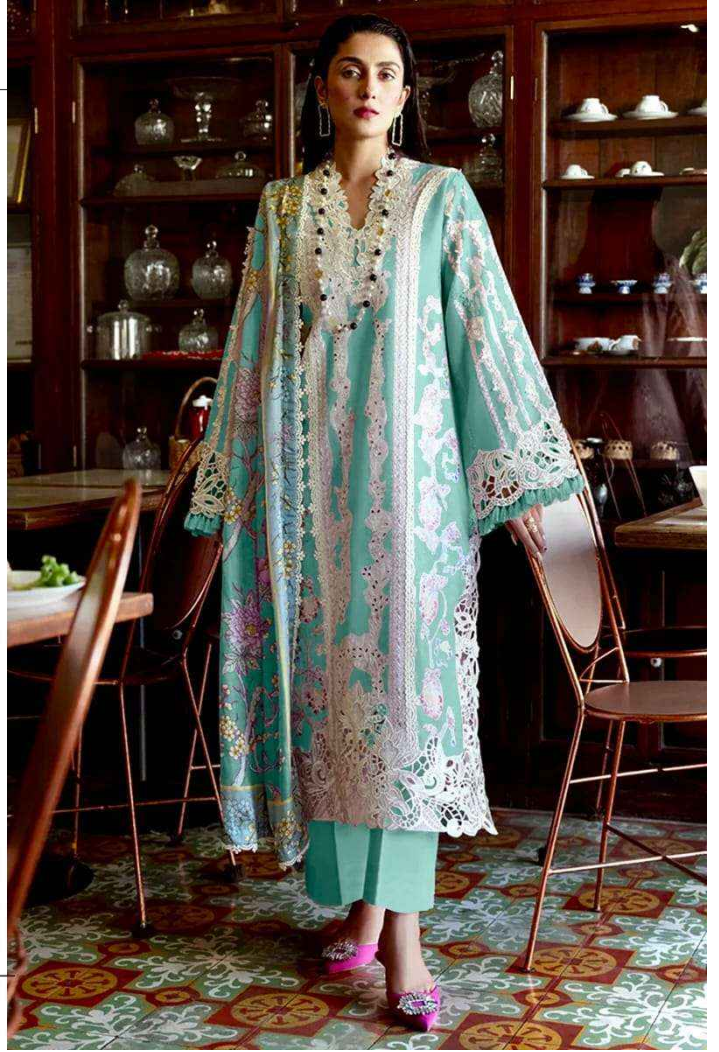

SEMI STICH COLLECTION

TOP- PURE EXPORT QUALITY ZAAM WITH HEAVY EMBROIDERY AND SEQUENCE WORK
BOTTOM- PURE EXPORT QUALITY PURE COTTON
DUPATTA- PURE CHINON FANCY DUPATTA WITH DIGITAL PRINT

7773
D.No:-444 C