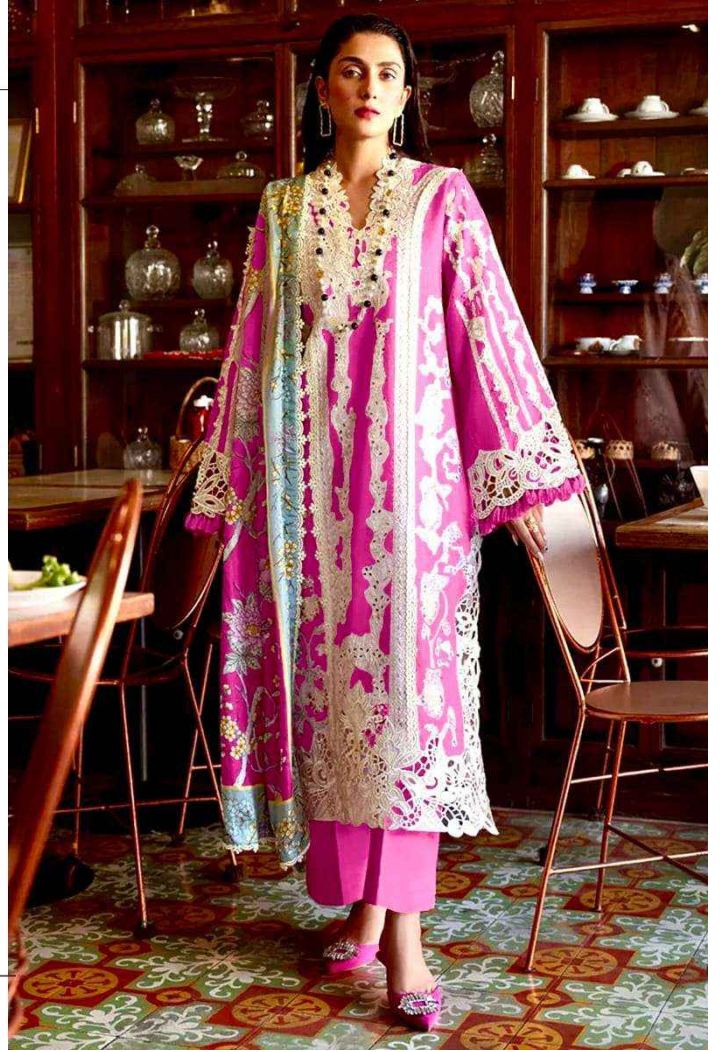

SEMI STICH COLLECTION

7773
D.No:-444 B