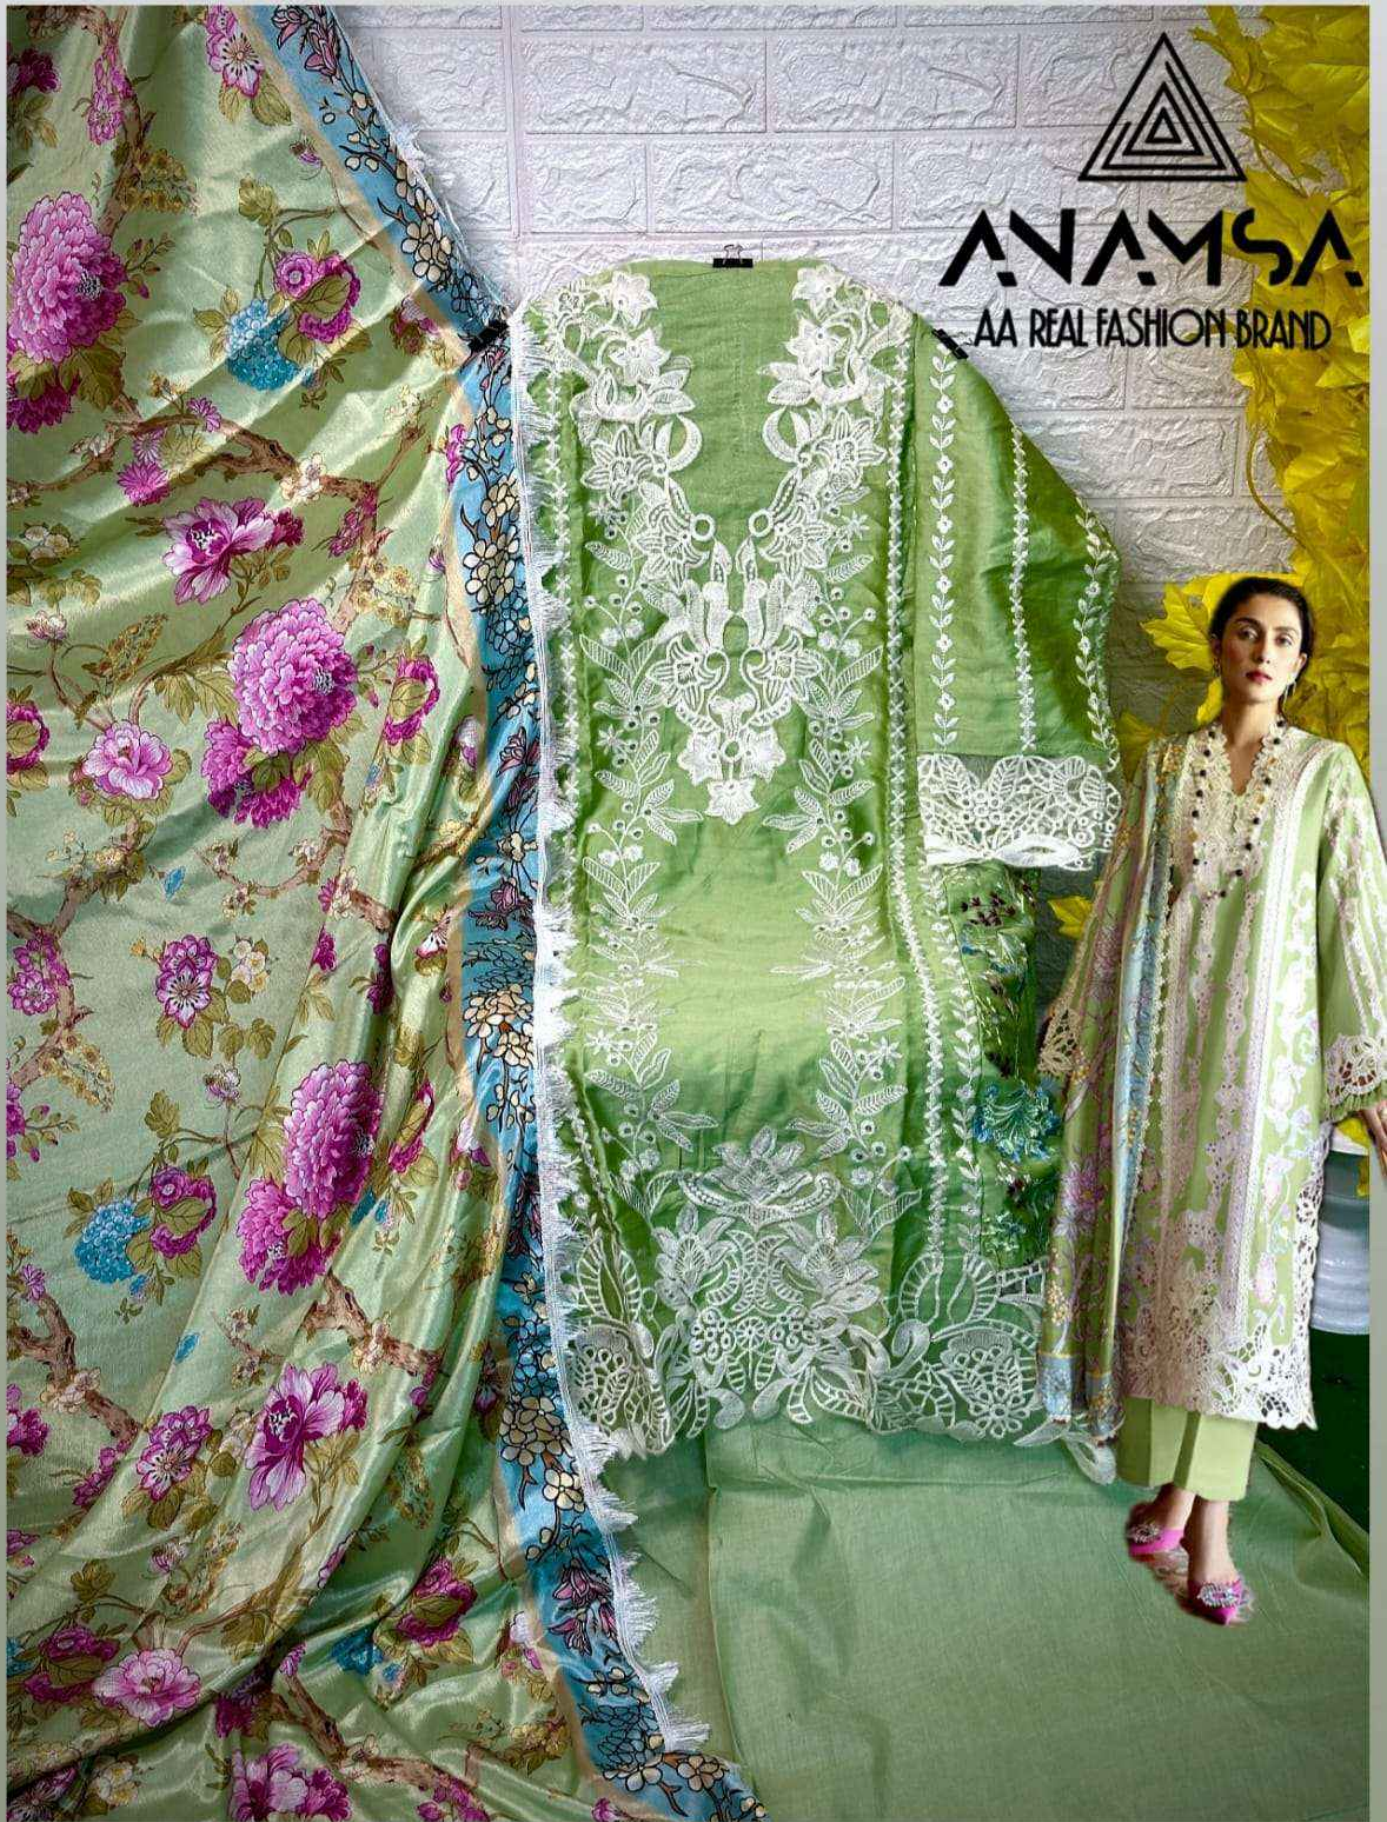

**ANAMSA**  
HIT BEAUTIFUL COLOURS

SEMI STICH COLLECTION

TOP- PURE EXPORT QUALITY ZAAM WITH HEAVY EMBROIDERY AND SEQUENCE WORK  
BOTTOM- PURE EXPORT QUALITY PURE COTTON  
DUPATTA- PURE CHINON FANCY DUPATTA WITH DIGITAL PRINT

7773  
D.No:-444 A

**ANAMSA**  
AA REAL FASHION BRAND

SEMI STICH COLLECTION

TOP- PURE EXPORT QUALITY ZAAM WITH HEAVY EMBROIDERY AND SEQUENCE WORK  
BOTTOM- PURE EXPORT QUALITY PURE COTTON  
DUPATTA- PURE CHINON FANCY DUPATTA WITH DIGITAL PRINT