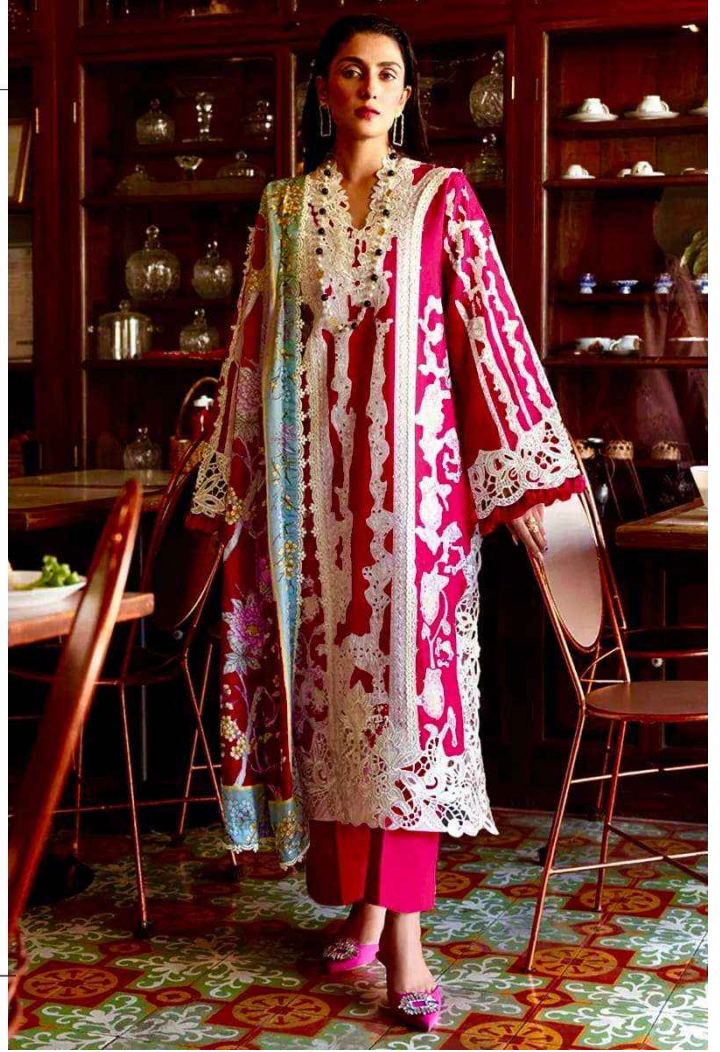

SEMI STICH COLLECTION

7773
D.No:-444 D