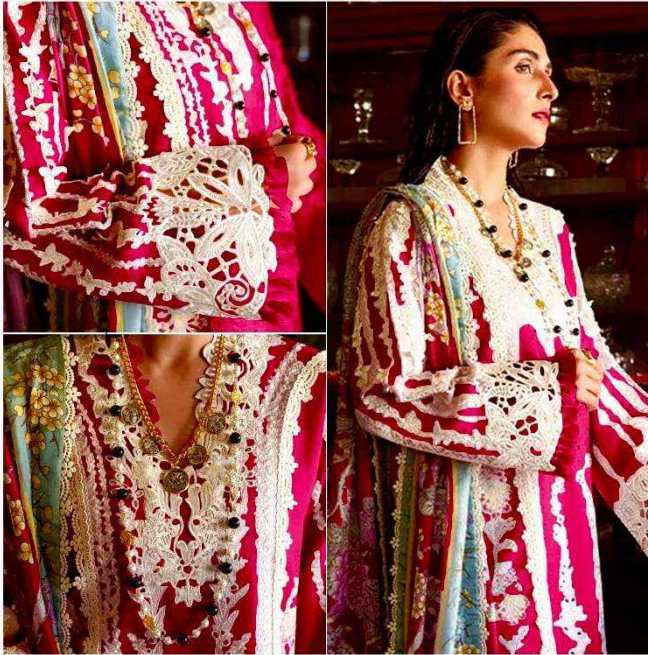

ANAMSA
HIT BEAUTIFUL COLOURS

SEMI STICH COLLECTION

TOP- PURE EXPORT QUALITY ZAAM WITH HEAVY EMBROIDERY AND SEQUENCE WORK

BOTTOM- PURE EXPORT QUALITY PURE COTTON

DUPATTA- PURE CHINON FANCY DUPATTA WITH DIGITAL PRINT

7773
D.No:-444 A

ANAMSA
AA REAL FASHION BRAND

SEMI STICH COLLECTION

TOP- PURE EXPORT QUALITY ZAAM WITH HEAVY EMBROIDERY AND SEQUENCE WORK
BOTTOM- PURE EXPORT QUALITY PURE COTTON
DUPATTA- PURE CHINON FANCY DUPATTA WITH DIGITAL PRINT

7773
D.No:-444 D

ANAMSA
AA REAL FASHION BRAND

SEMI STICH COLLECTION

TOP- PURE EXPORT QUALITY ZAAM WITH HEAVY EMBROIDERY AND SEQUENCE WORK
BOTTOM- PURE EXPORT QUALITY PURE COTTON
DUPATTA- PURE CHINON FANCY DUPATTA WITH DIGITAL PRINT