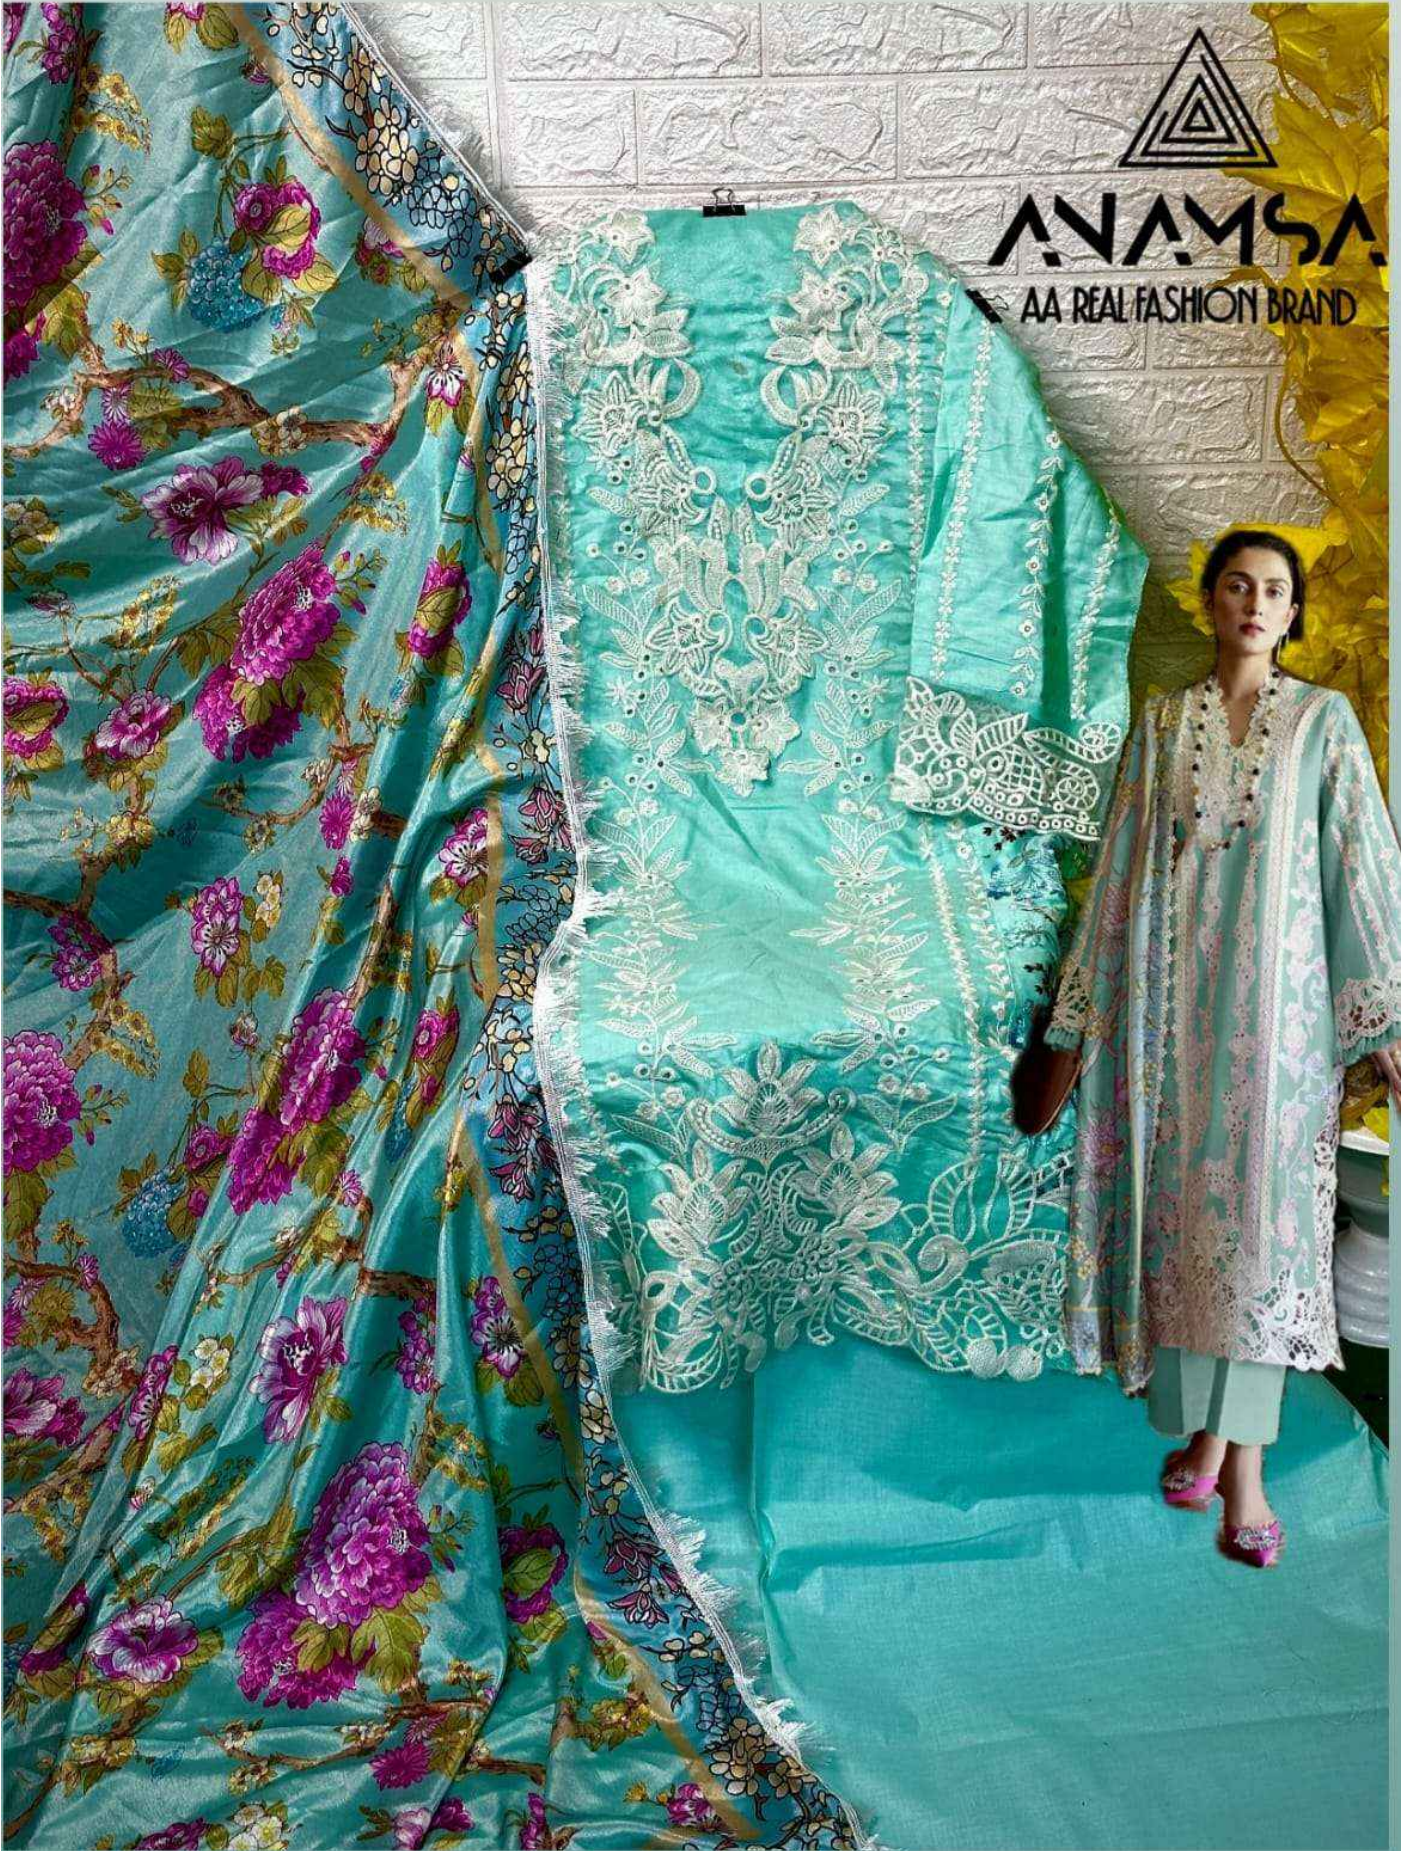

ANAMSA
AA REAL FASHION BRAND