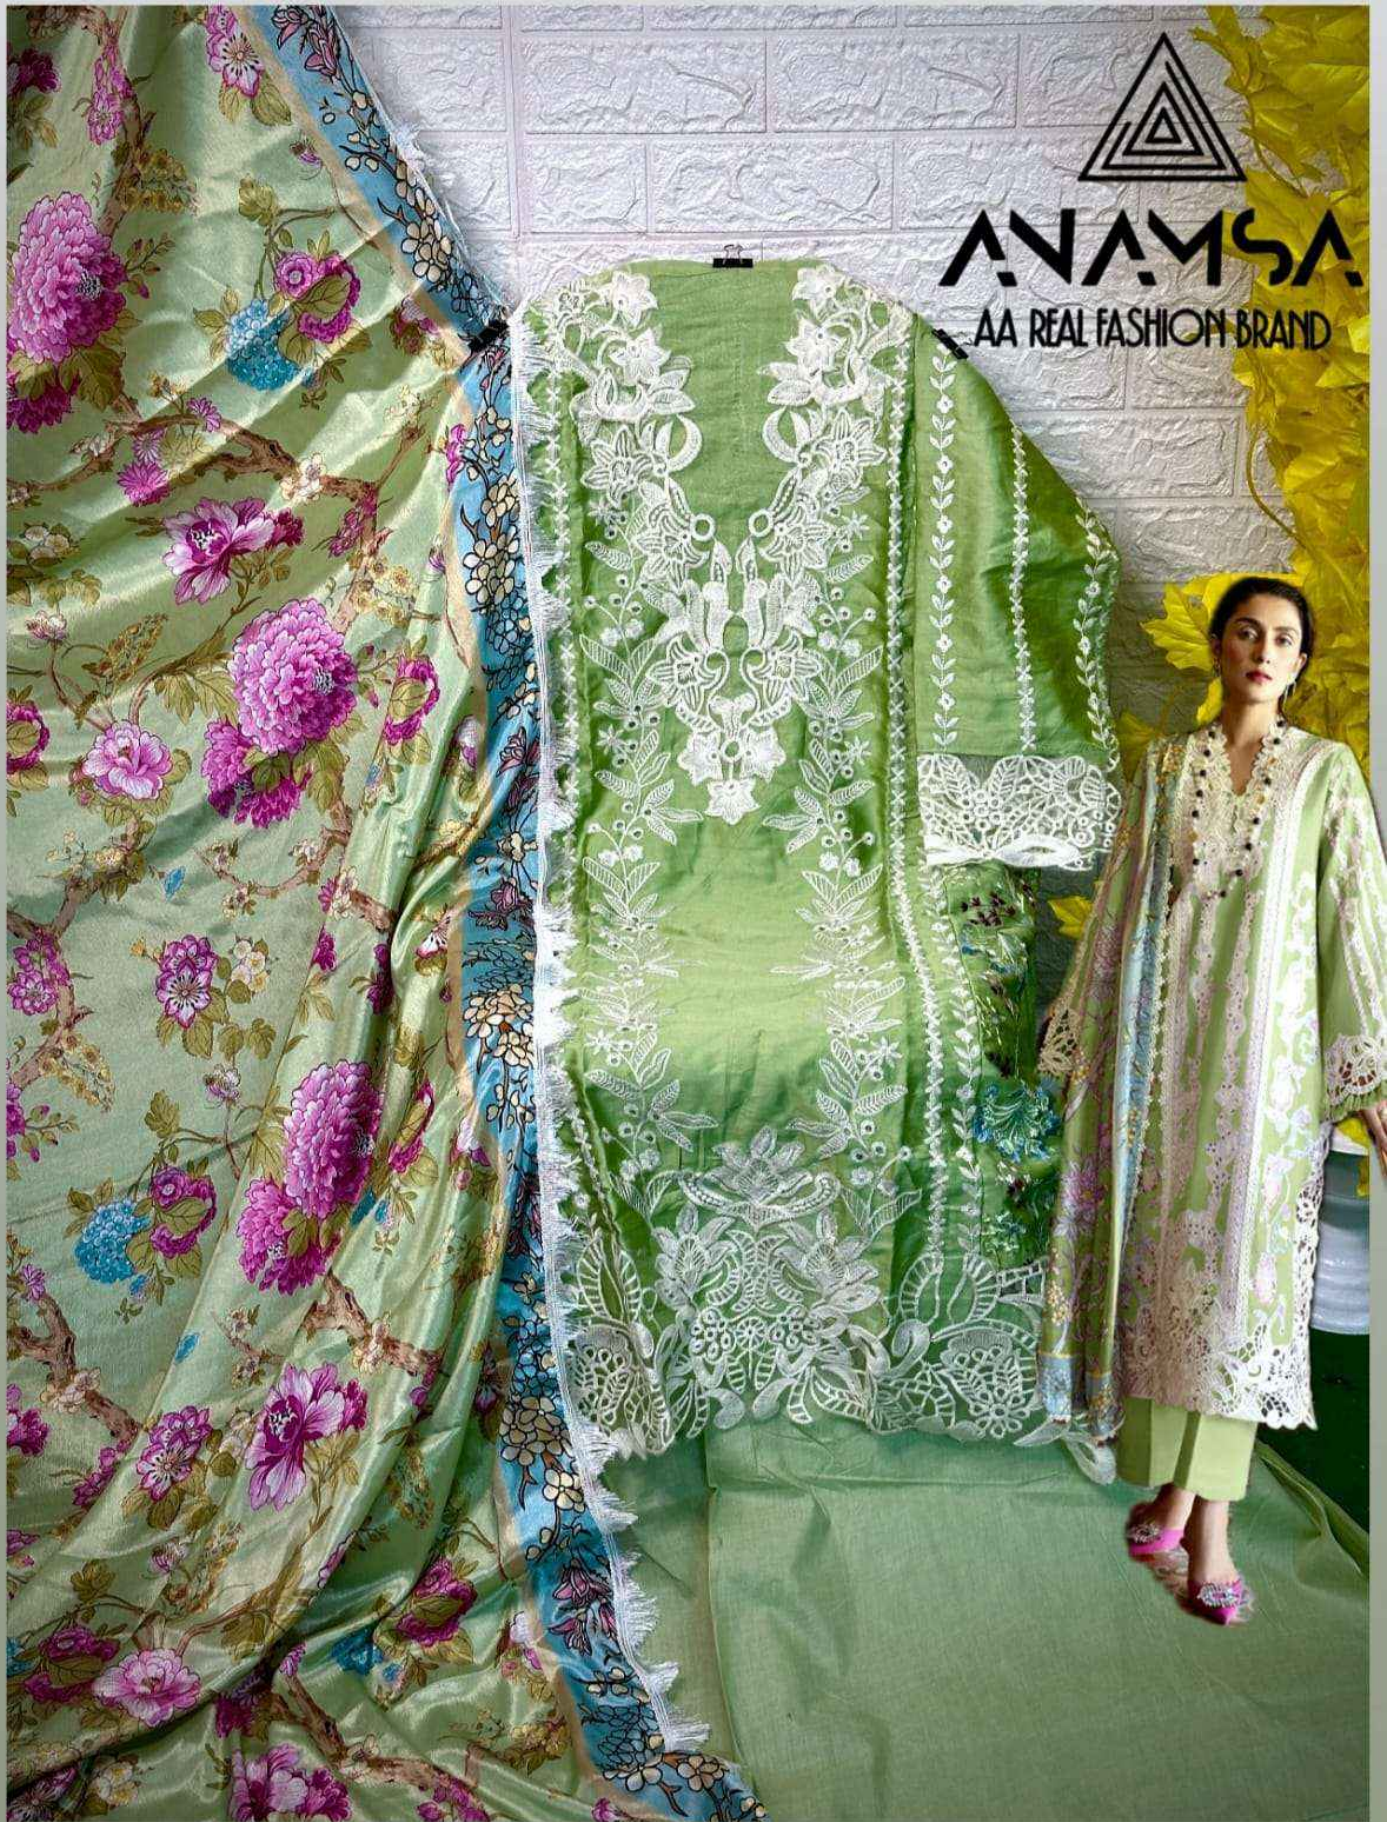

ANAMSA
HIT BEAUTIFUL COLOURS

SEMI STICH COLLECTION

TOP- PURE EXPORT QUALITY ZAAM WITH HEAVY EMBROIDERY AND SEQUENCE WORK

BOTTOM- PURE EXPORT QUALITY PURE COTTON

DUPATTA- PURE CHINON FANCY DUPATTA WITH DIGITAL PRINT

7773
D.No:-444 A

ANAMSA
AA REAL FASHION BRAND

SEMI STICH COLLECTION

TOP- PURE EXPORT QUALITY ZAAM WITH HEAVY EMBROIDERY AND SEQUENCE WORK
BOTTOM- PURE EXPORT QUALITY PURE COTTON
DUPATTA- PURE CHINON FANCY DUPATTA WITH DIGITAL PRINT