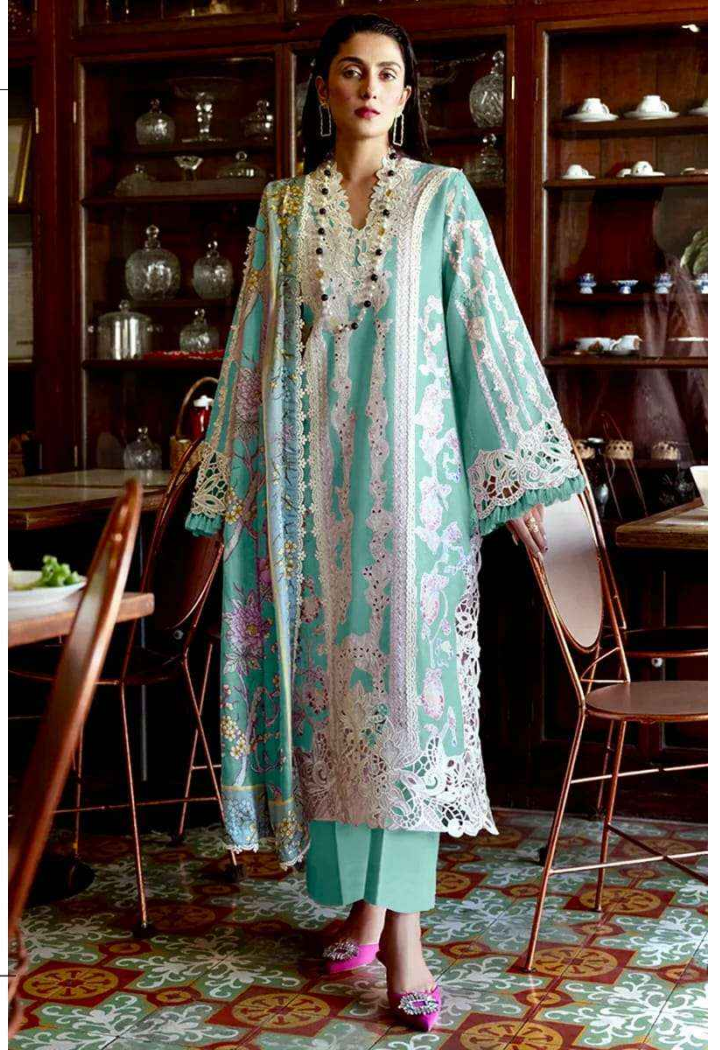

SEMI STICH COLLECTION

TOP- PURE EXPORT QUALITY ZAAM WITH HEAVY EMBROIDERY AND SEQUENCE WORK
BOTTOM- PURE EXPORT QUALITY PURE COTTON
DUPATTA- PURE CHINON FANCY DUPATTA WITH DIGITAL PRINT

7773
D.No:-444 C