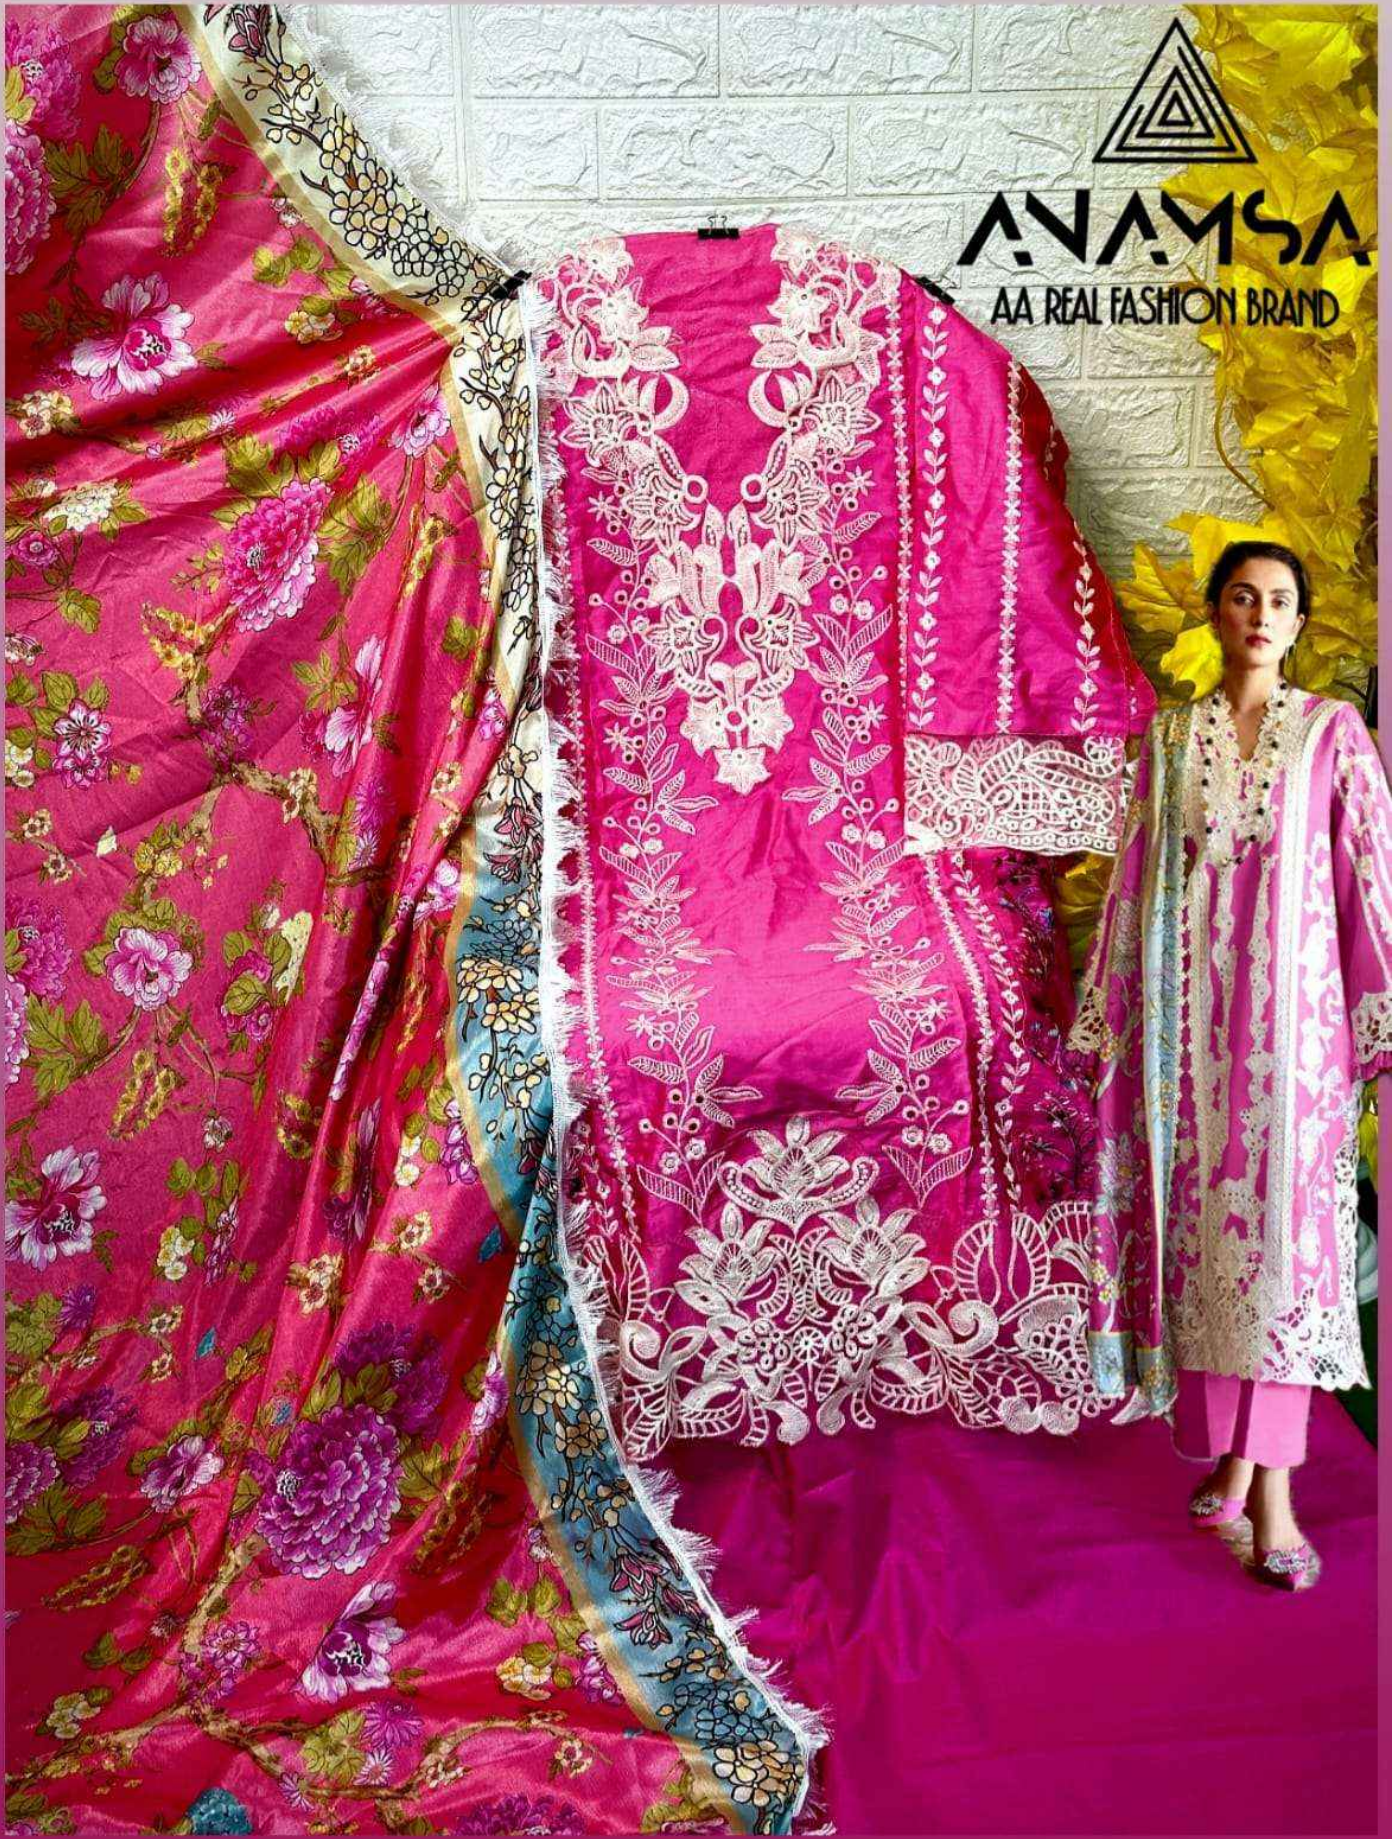

ANAMSA
AA REAL FASHION BRAND