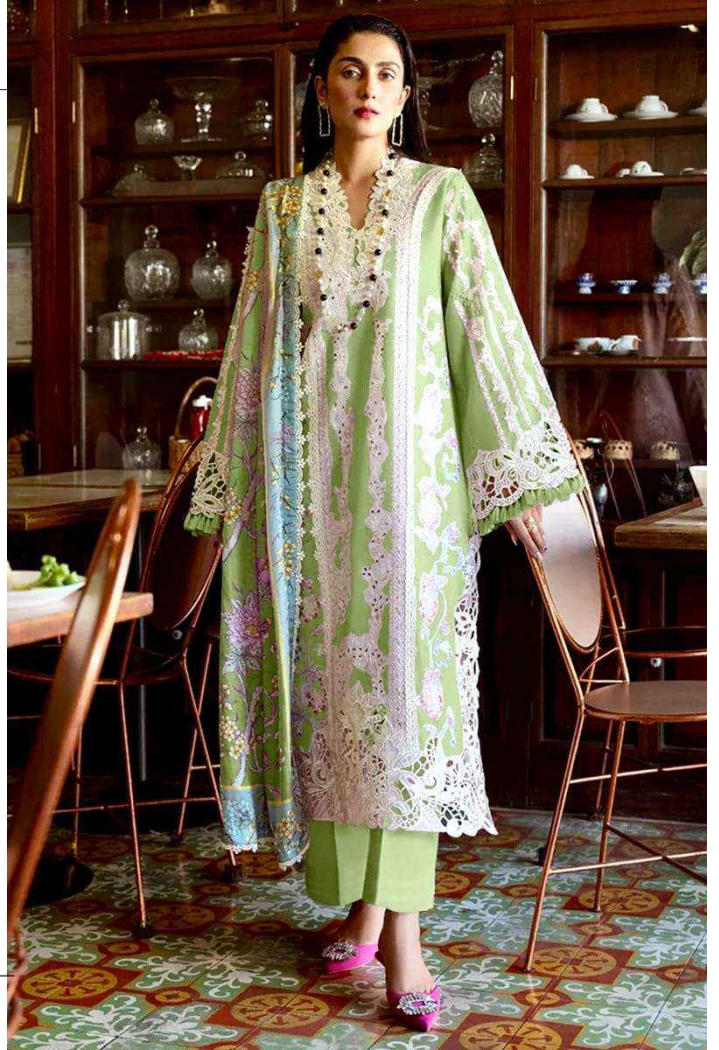

ANAMSA
HIT BEAUTIFUL COLOURS

SEMI STICH COLLECTION

TOP- PURE EXPORT QUALITY ZAAM WITH HEAVY EMBROIDERY AND SEQUENCE WORK

BOTTOM- PURE EXPORT QUALITY PURE COTTON

DUPATTA- PURE CHINON FANCY DUPATTA WITH DIGITAL PRINT

7773
D.No:-444 A

ANAMSA
AA REAL FASHION BRAND

SEMI STICH COLLECTION

TOP- PURE EXPORT QUALITY ZAAM WITH HEAVY EMBROIDERY AND SEQUENCE WORK
BOTTOM- PURE EXPORT QUALITY PURE COTTON
DUPATTA- PURE CHINON FANCY DUPATTA WITH DIGITAL PRINT