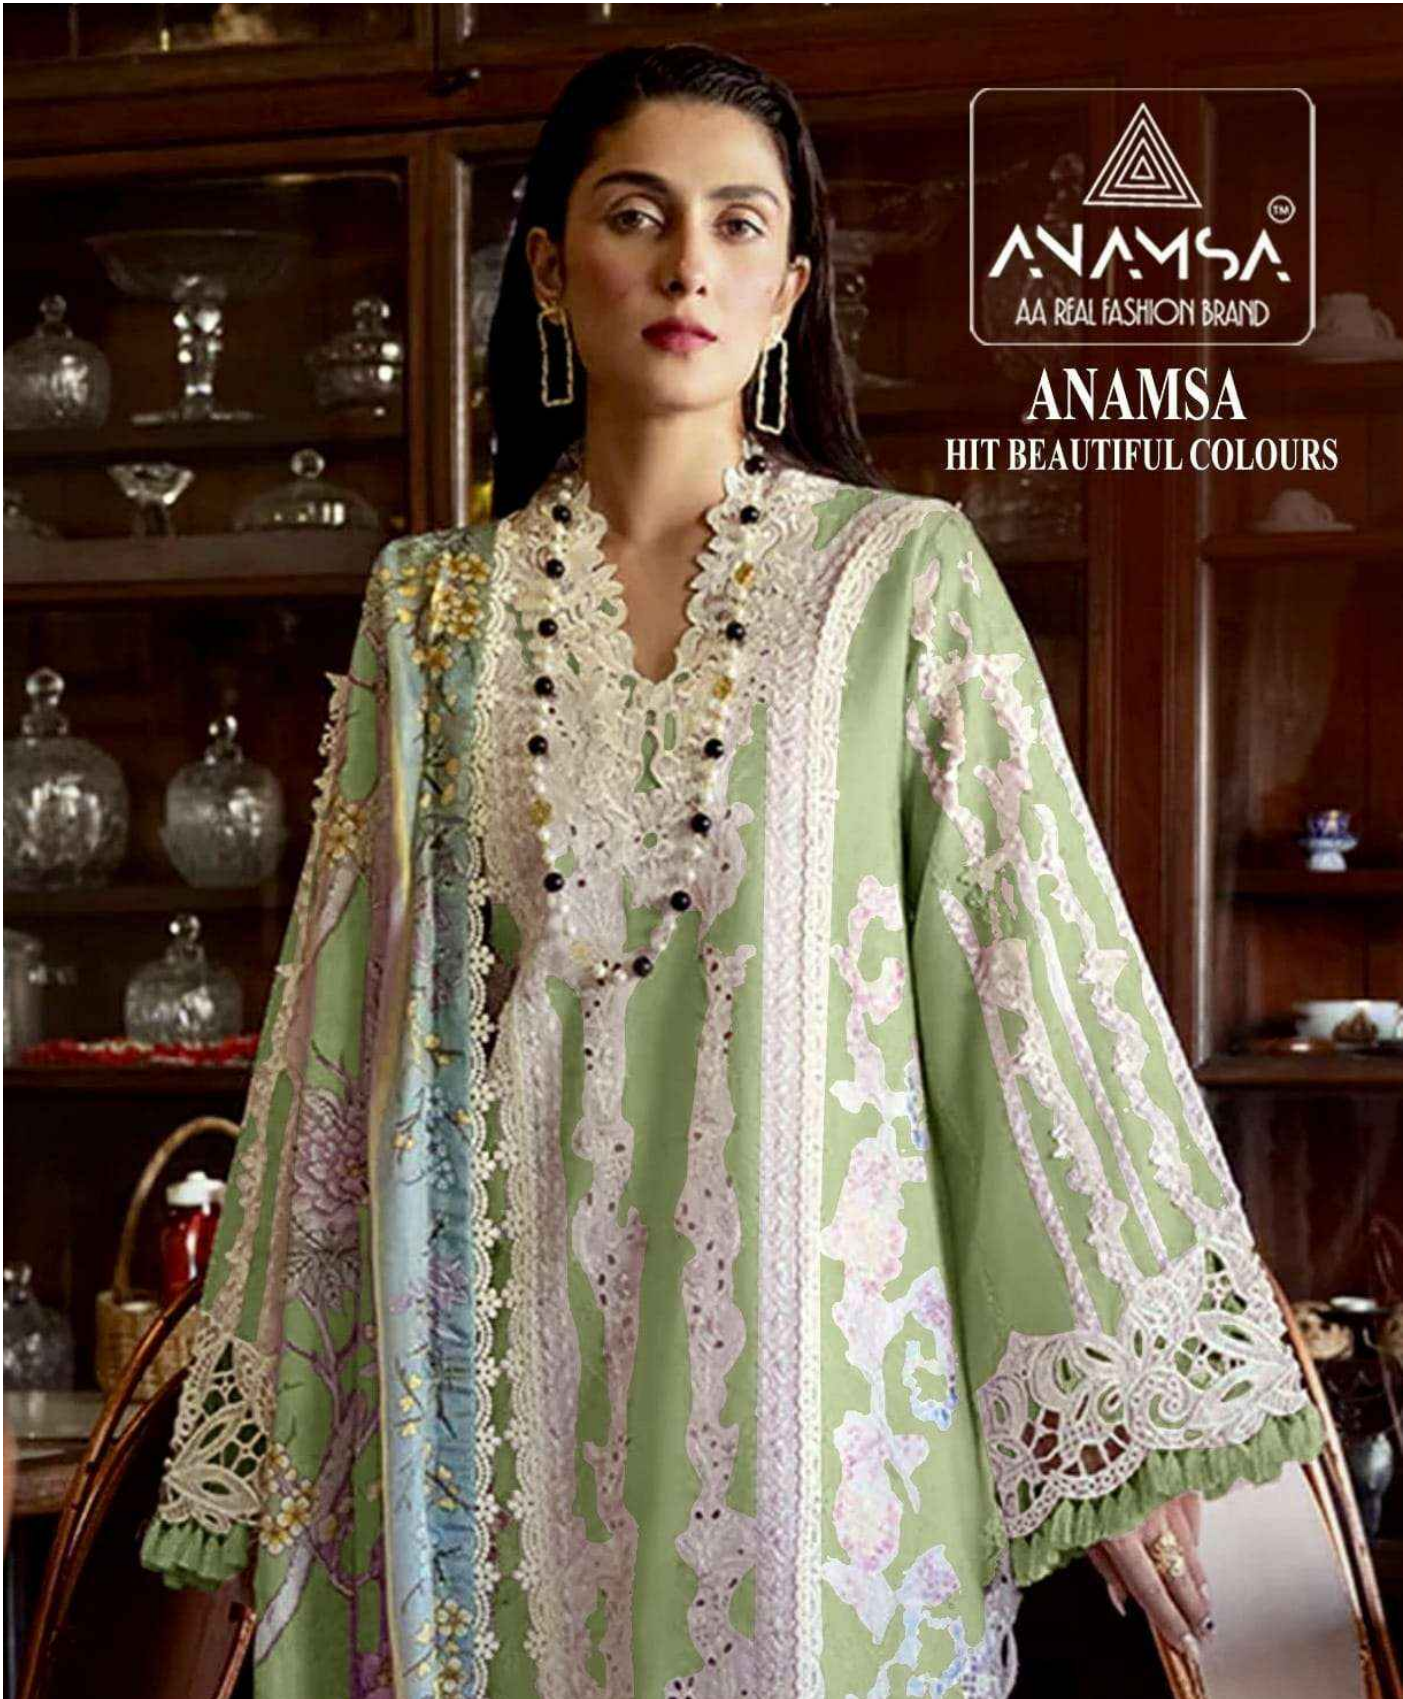

ANAMSA
HIT BEAUTIFUL COLOURS

SEMI STICH COLLECTION

TOP- PURE EXPORT QUALITY ZAAM WITH HEAVY EMBROIDERY AND SEQUENCE WORK

BOTTOM- PURE EXPORT QUALITY PURE COTTON

DUPATTA- PURE CHINON FANCY DUPATTA WITH DIGITAL PRINT

7773
D.No:-444 A

7773
D.No:-444 B

7773
D.No:-444 C

7773
D.No:-444 D

ANAMSA
HIT BEAUTIFUL COLOURS