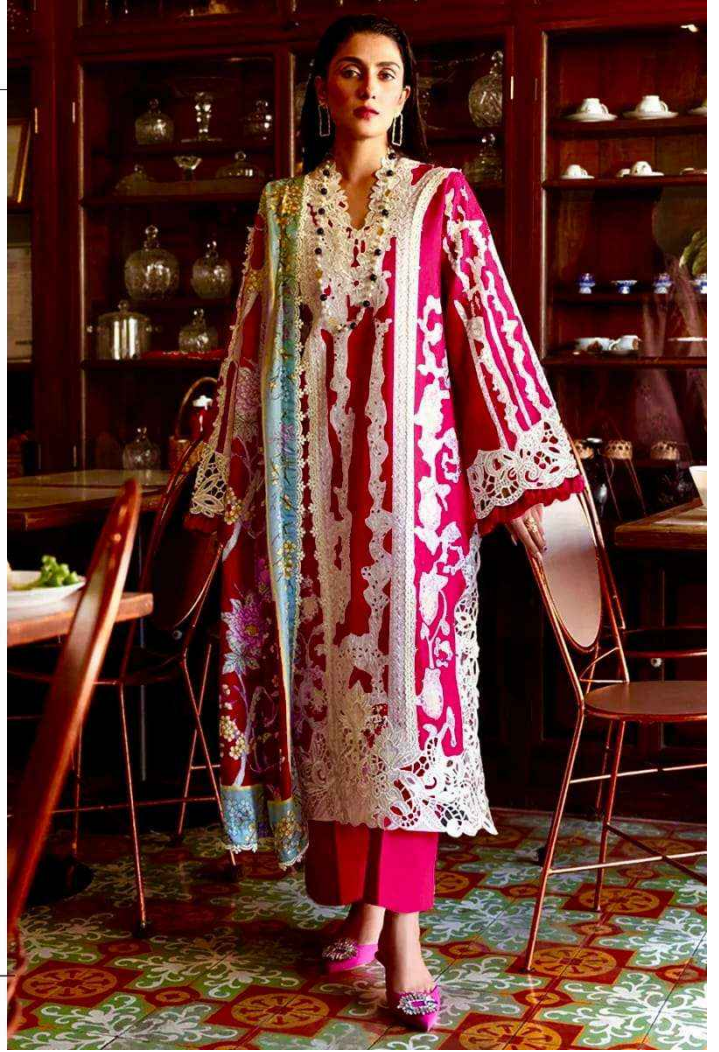

SEMI STICH COLLECTION

TOP- PURE EXPORT QUALITY ZAAM WITH HEAVY EMBROIDERY AND SEQUENCE WORK
BOTTOM- PURE EXPORT QUALITY PURE COTTON
DUPATTA- PURE CHINON FANCY DUPATTA WITH DIGITAL PRINT

7773
D.No:-444 D