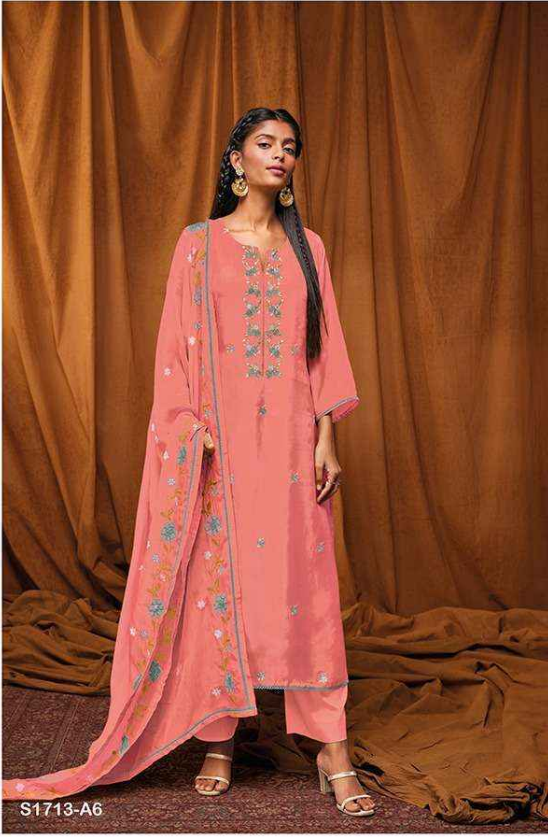

Ganga[®]

Yahvi

S1713

S1713-A5

S1713-A6

S1713-A7

S1713-A8

Ganga®
Yahvi
S1713- A5/A6/A7/A8

PRODUCT NAME	YAHVI
D.NO.	S1713- A
DESCRIPTION	TOP PREMIUM BEMBERG SILK HABUTAI WITH EMBROIDERY & HAND WORK AND LACE BOTTOM PREMIUM COTTON SATIN SOLID COLOR DUPATTA FINEST ORGANZA SOLID WITH EMBROIDERY AND PRINT AND FOURE SIDE LACE
HSN CODE	540834
WHOLESALE PRICE	2380/- EACH+GST(EXTRA)