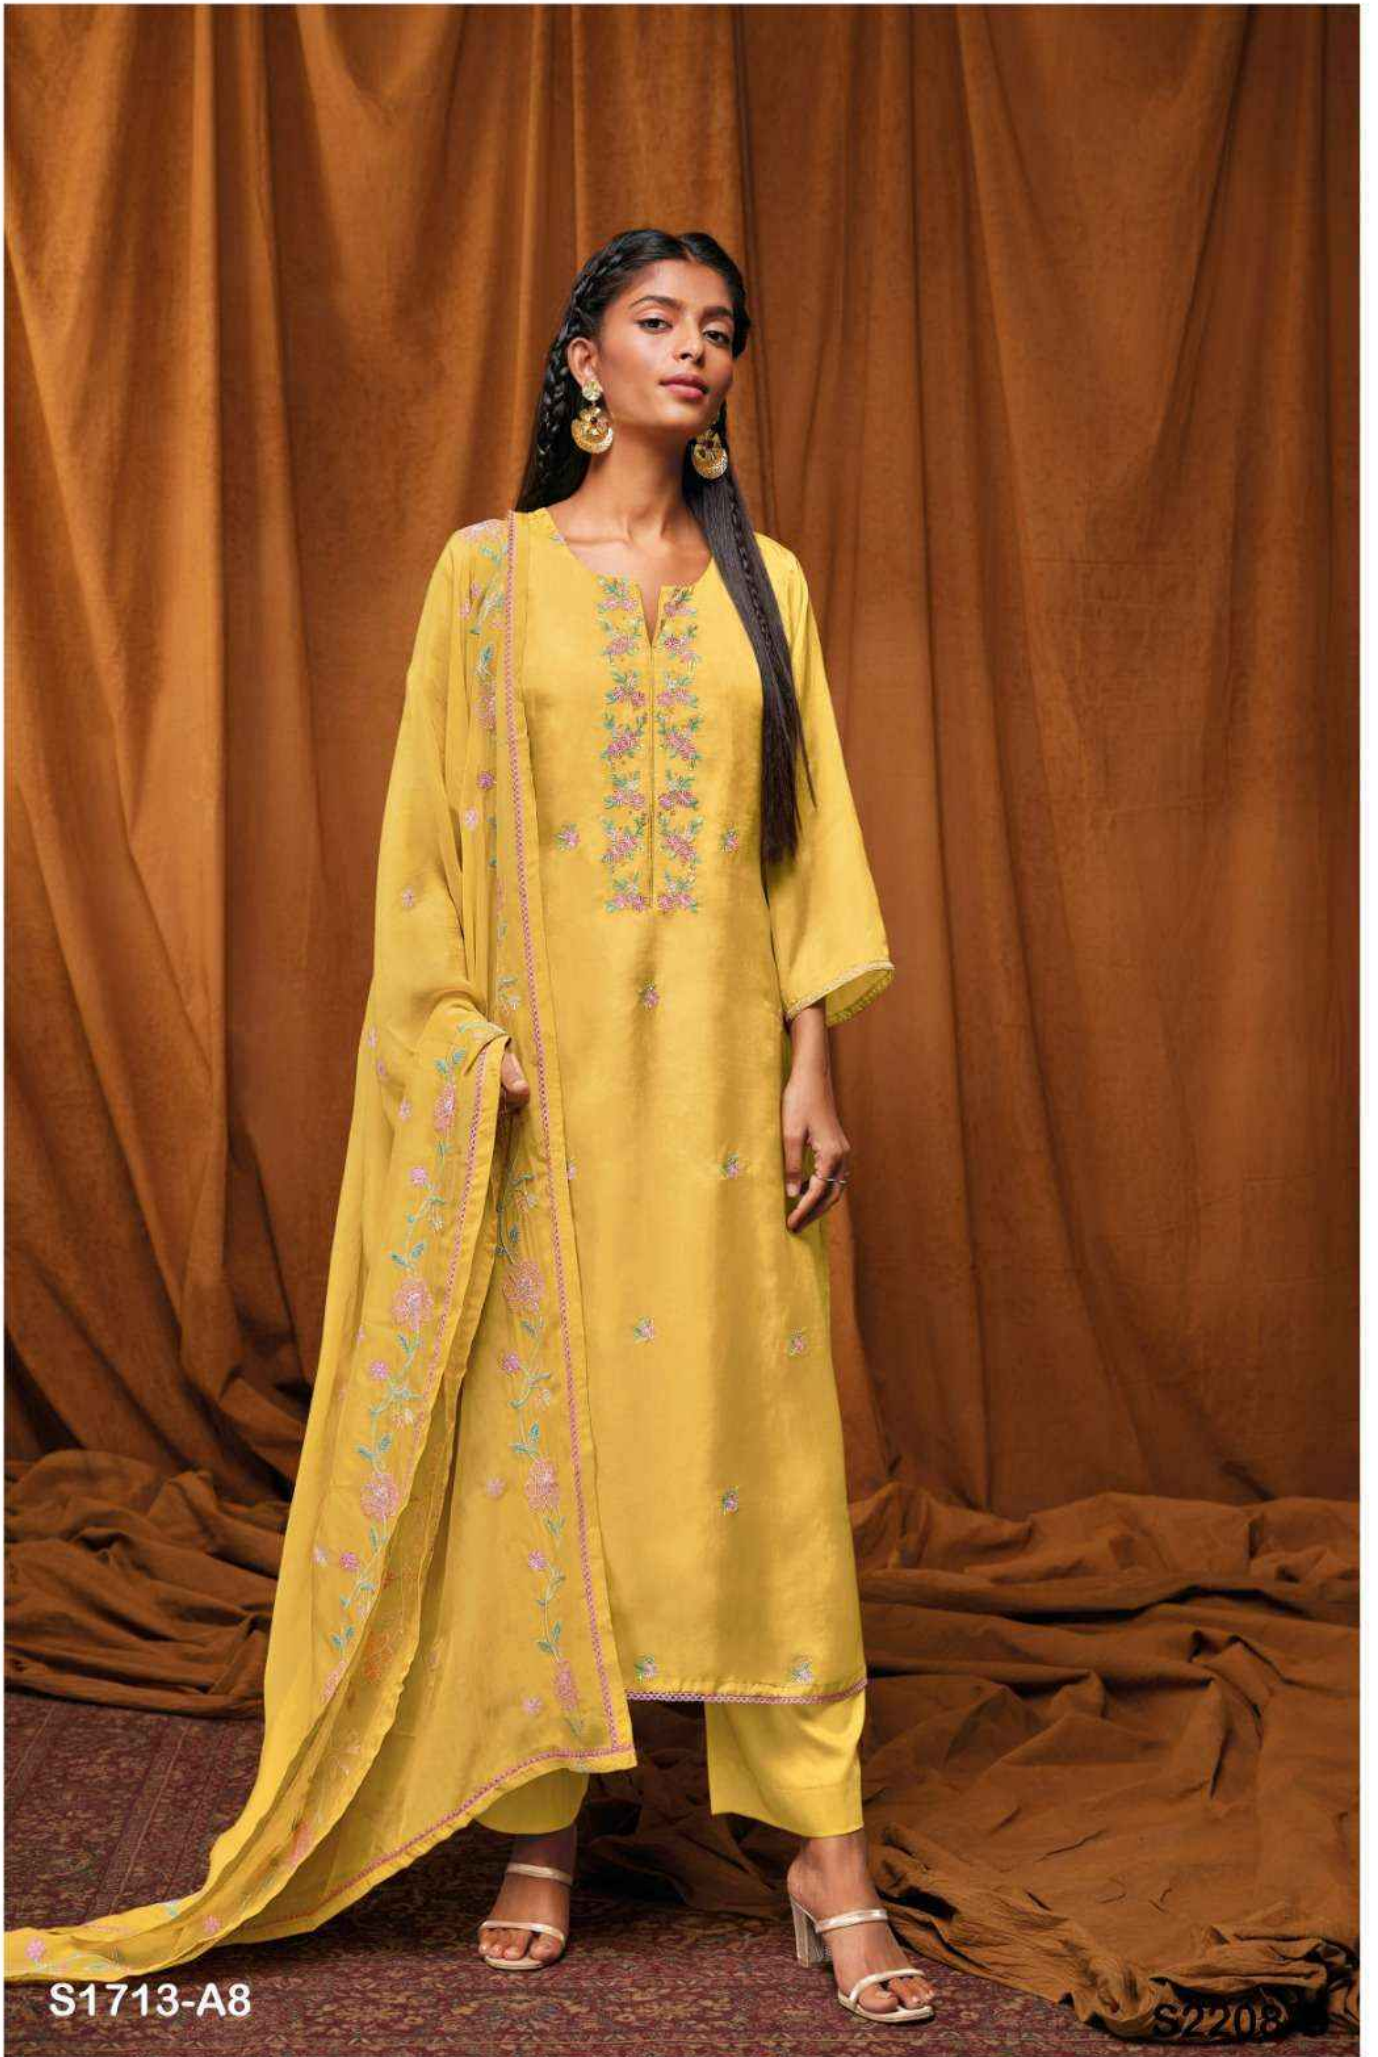

S1713-A8

S/22018