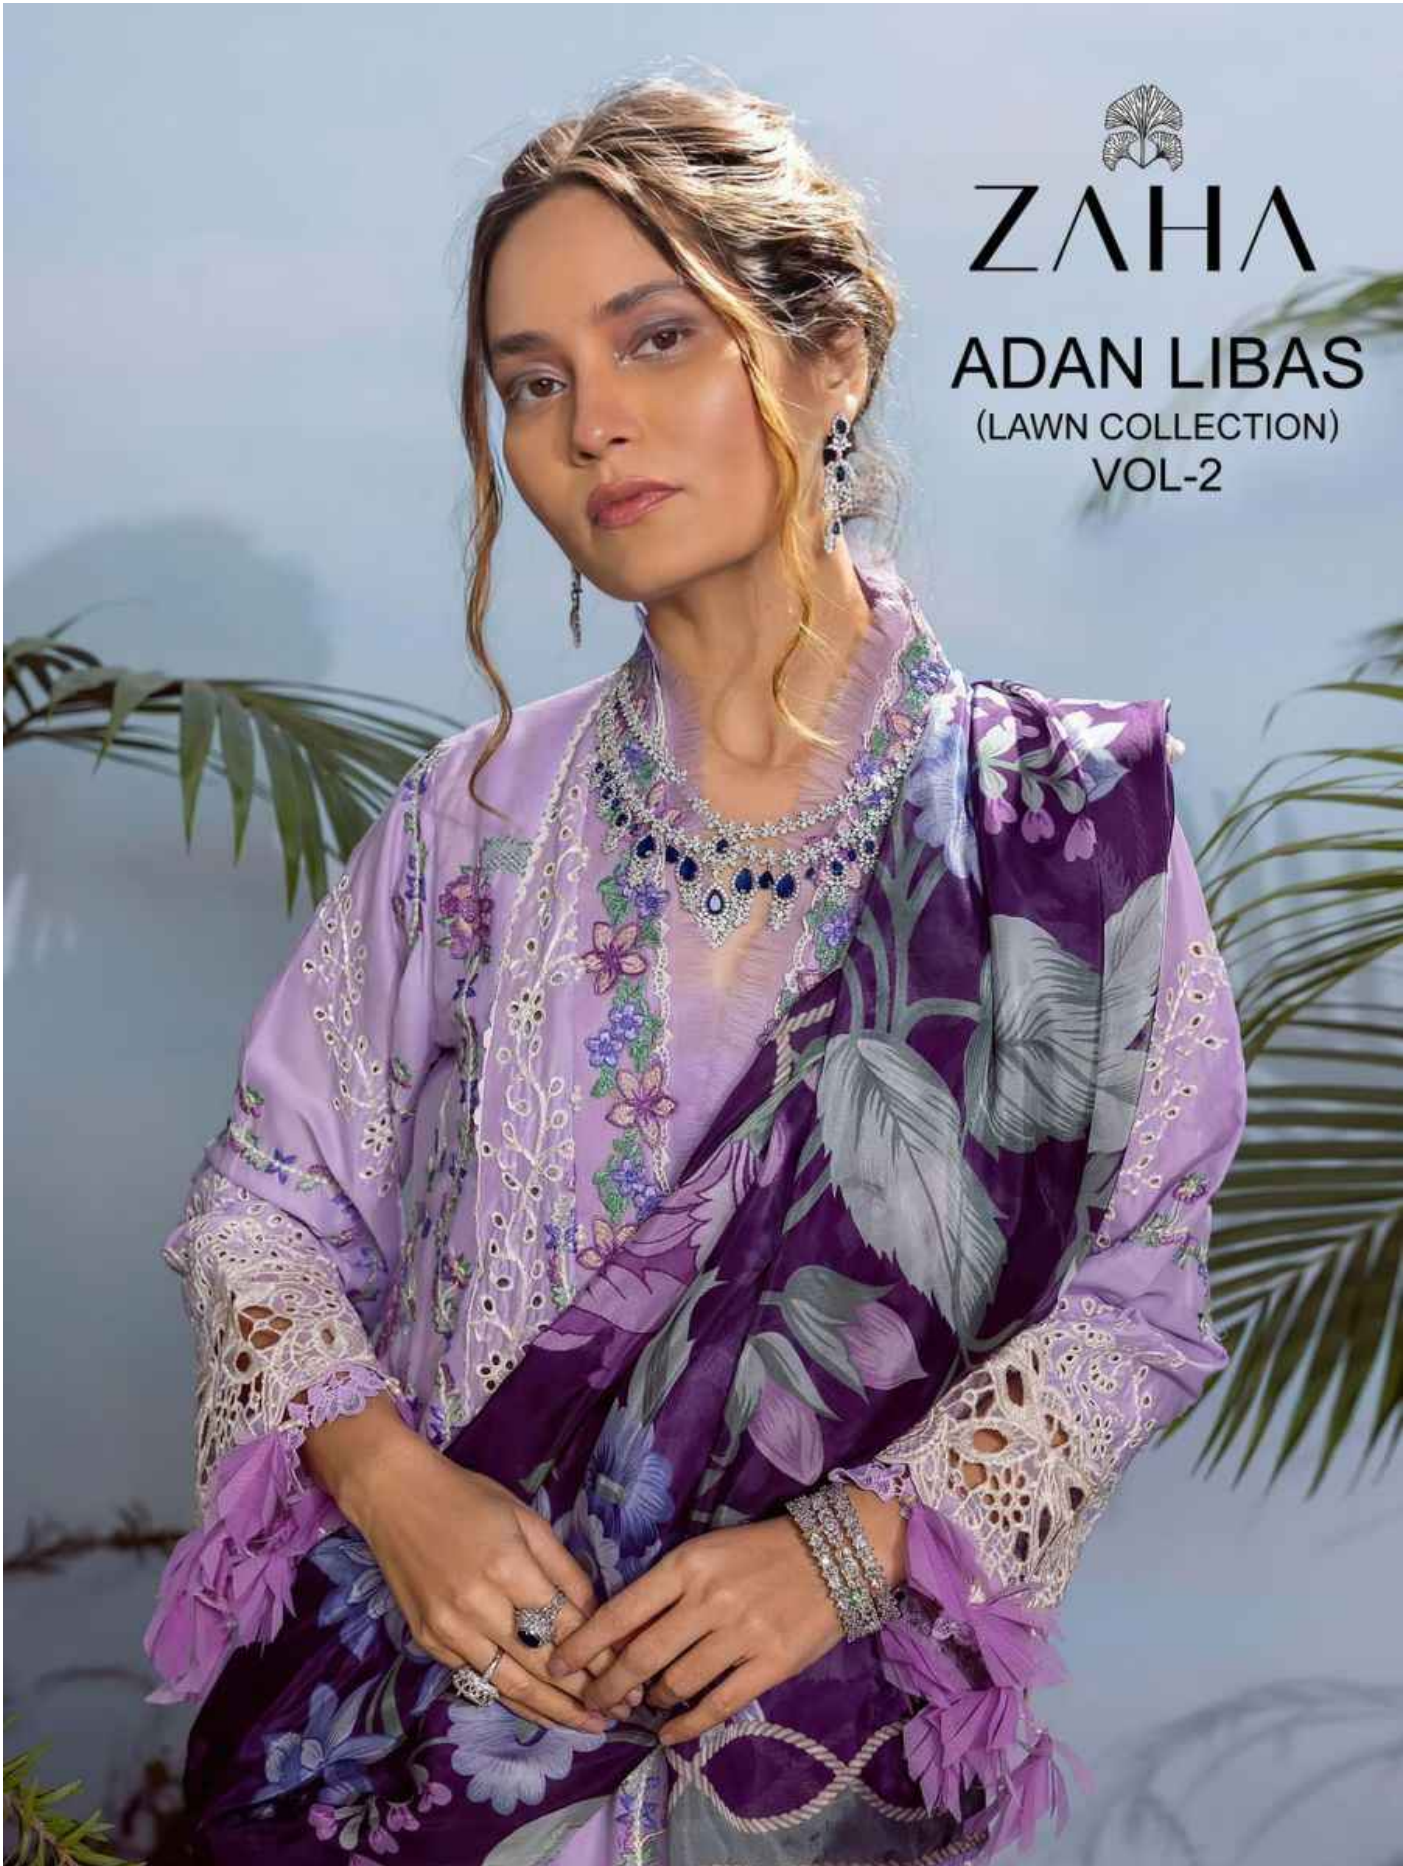

ZAHA

ADAN LIBAS  
(LAWN COLLECTION)  
VOL-2

ZAHA

ADAN LIBAS  
(LAWN COLLECTION)  
VOL-2

**ADAN LIBAS**  
(LAWN COLLECTION)  
VOL-2

**ZAHA**

D.No.10311

**TOP** Cambric Cotton With  
Heavy Embroidery Work

**BOTTOM-INNER** Semi Lawn

**DUPATTA** Tobby Silk with  
Print

**ADAN LIBAS**  
(LAWN COLLECTION)  
VOL-2

**ZAHA**

D.No.10312

**TOP** Cambric Cotton With  
Heavy Embroidery Work

**BOTTOM-INNER** Semi Lawn

**DUPATTA** Tubby Silk with  
Print

**ADAN LIBAS**  
(LAWN COLLECTION)  
VOL-2

**ZAHA**

D.No.10313

**TOP** Cambric Cotton With  
Heavy Embroidery Work

**BOTTOM-INNER** Semi Lawn

**DUPATTA** Tubby Silk with  
Print

ADAN LIBAS  
(LAWN COLLECTION)  
VOL-2

  
ZAHA

**TOP** Cambric Cotton With  
Heavy Embroidery Work

**BOTTOM-INNER** Semi Lawn

**DUPATTA** Tubby Silk with Print

10311

10312

10313