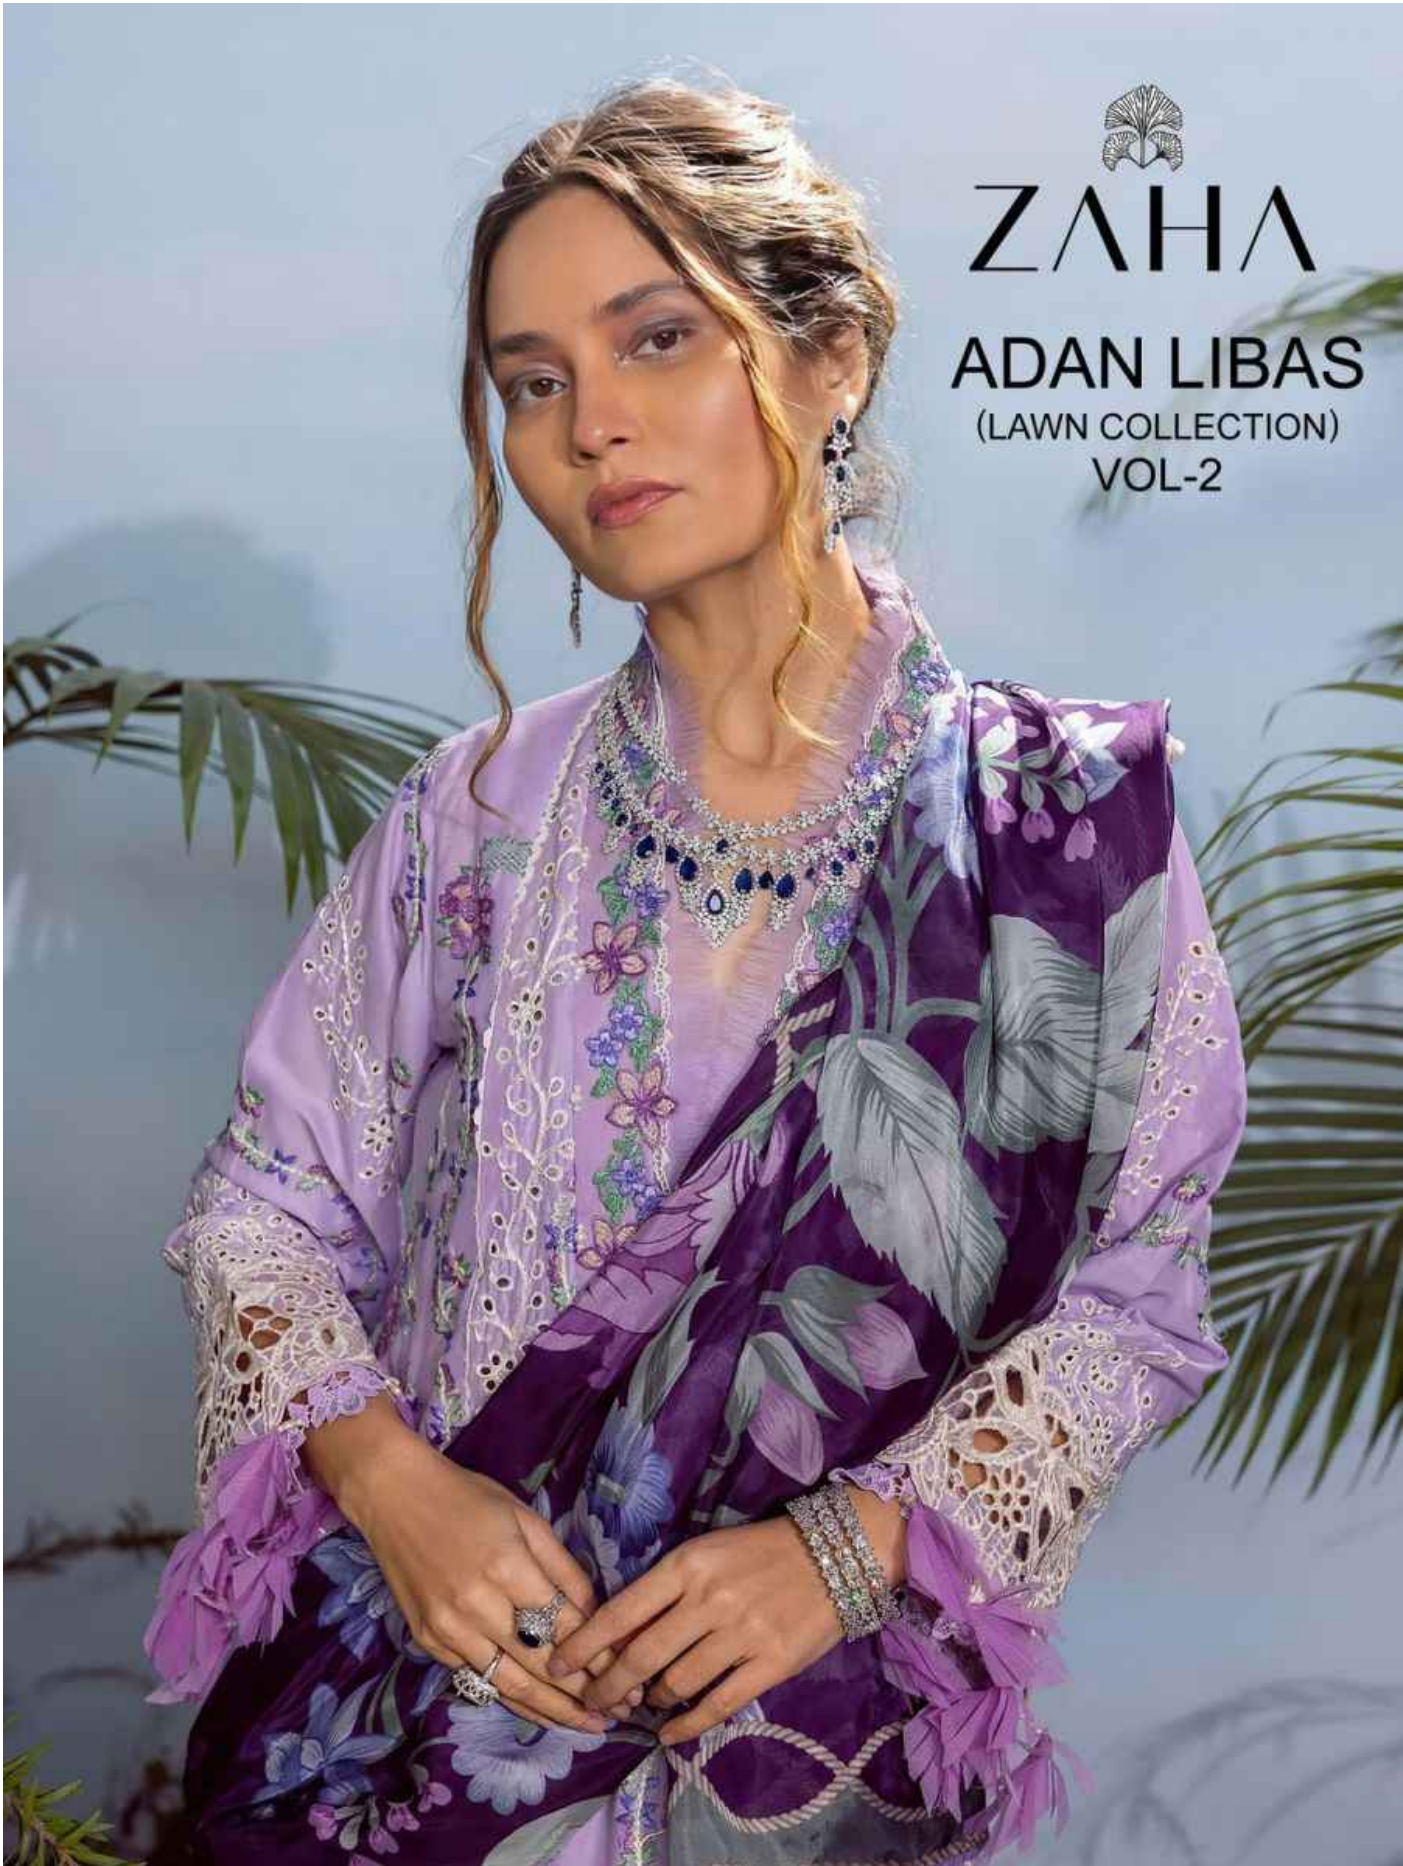

ZAHA

ADAN LIBAS  
(LAWN COLLECTION)  
VOL-2

ZAHA

ADAN LIBAS  
(LAWN COLLECTION)  
VOL-2

**ADAN LIBAS**  
(LAWN COLLECTION)  
VOL-2

**ZAHA**

D.No.10311

**TOP** Cambric Cotton With  
Heavy Embroidery Work

**BOTTOM-INNER** Semi Lawn

**DUPATTA** Tubby Silk with  
Print

**ADAN LIBAS**  
(LAWN COLLECTION)  
VOL-2

**ZAHA**

D.No.10312

**TOP** Cambric Cotton With  
Heavy Embroidery Work

**BOTTOM-INNER** Semi Lawn

**DUPATTA** Tubby Silk with  
Print

**ADAN LIBAS**  
(LAWN COLLECTION)  
VOL-2

**ZAHA**

D.No.10313

**TOP** Cambric Cotton With  
Heavy Embroidery Work

**BOTTOM-INNER** Semi Lawn

**DUPATTA** Tubby Silk with  
Print

ADAN LIBAS  
(LAWN COLLECTION)  
VOL-2

  
ZAHA

**TOP** Cambric Cotton With  
Heavy Embroidery Work

**BOTTOM-INNER** Semi Lawn

**DUPATTA** Tubby Silk with Print

10311

10312

10313