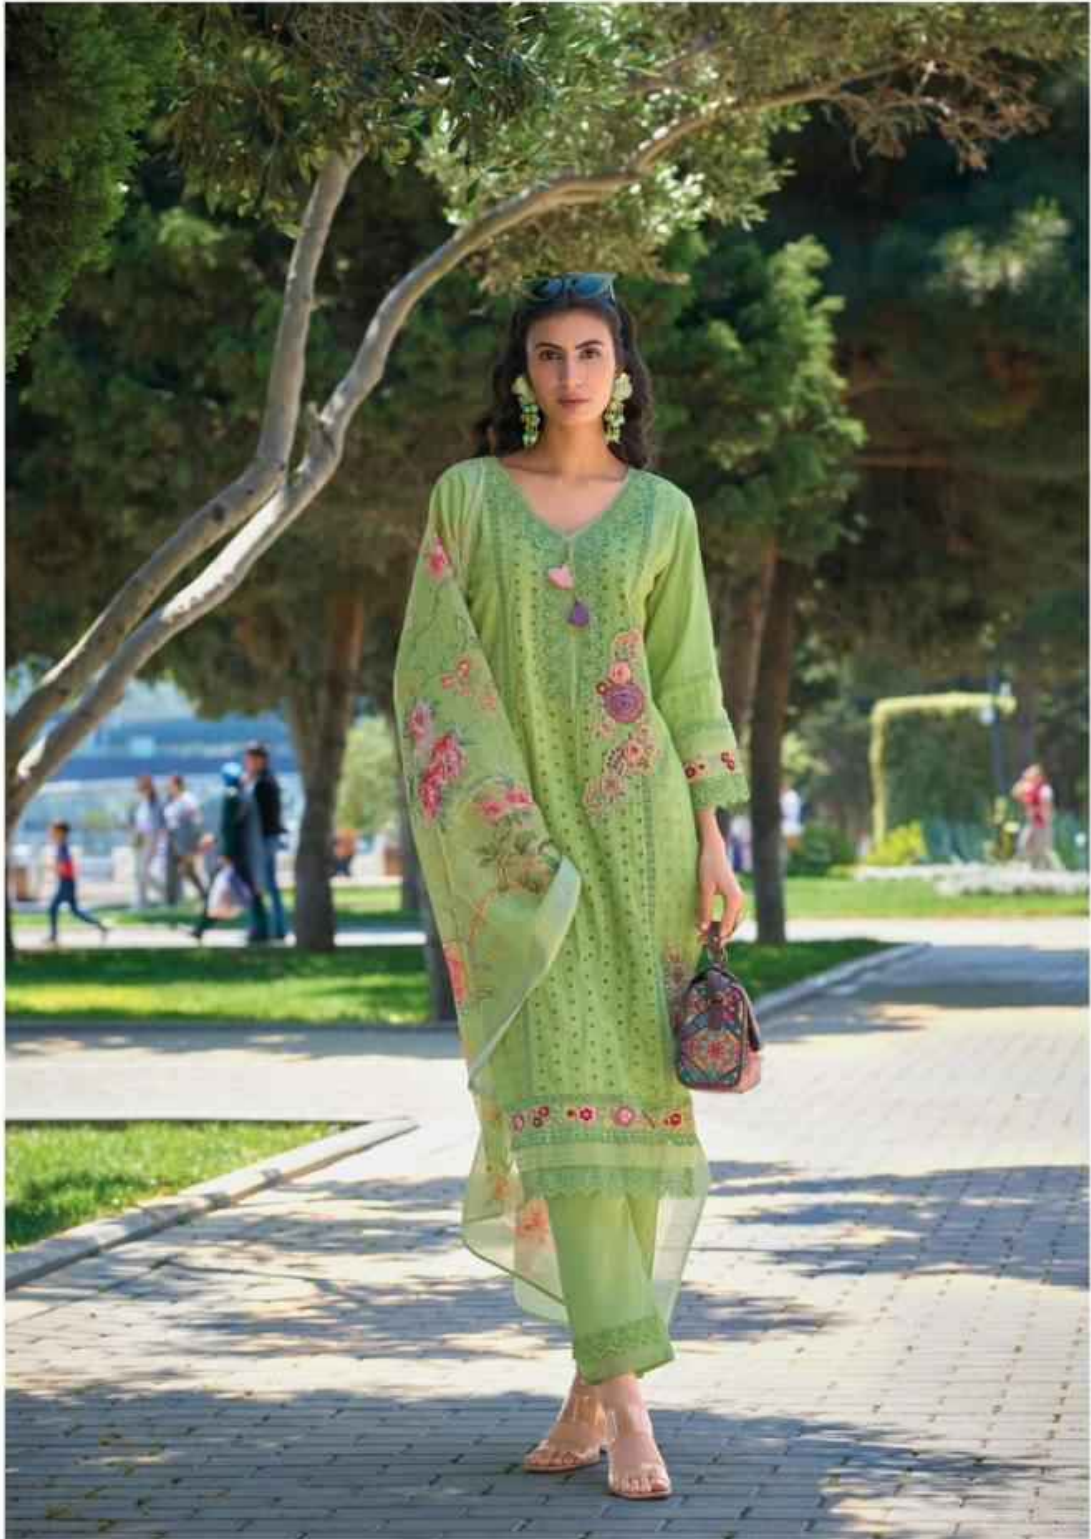

42672

KAILEE

DESIGNER WEAR

42673

KAILEE

INDIAN CLOTHING BRAND

SCULPTED FROM DIVINITY

These dresses make you look simply divine, so that the world, respects, reveres and worships you in all your glory. Become the idol the world bows down to!