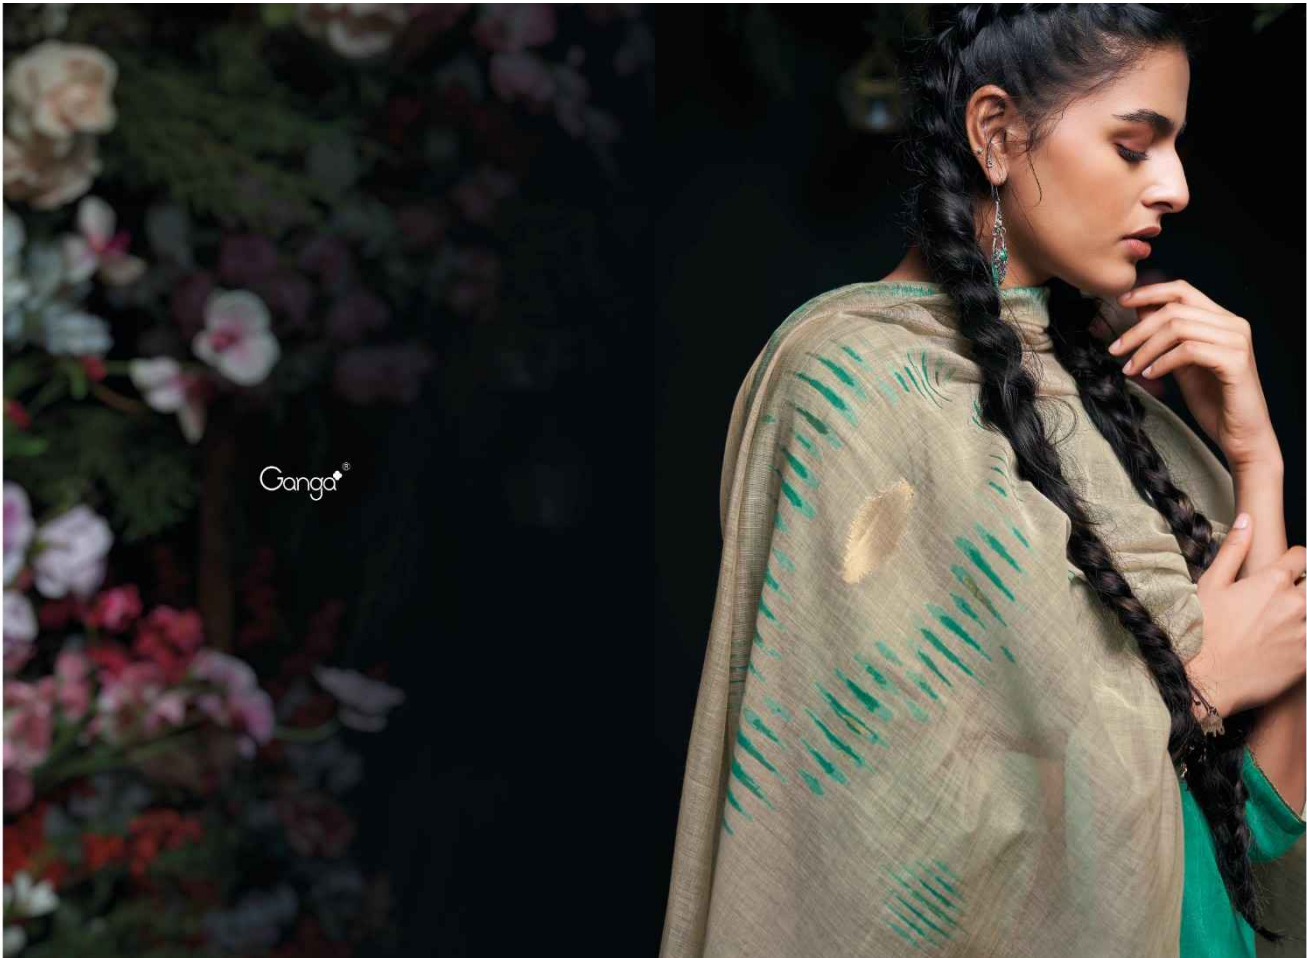

C1873

C1874

C1875

C1876

C1877

C1878

Ganga®  
**ASHINA**

PRODUCT NAME	<b>ASHINA</b>
D.NO.	C1873 TO C1878
DESCRIPTION	<p><b>TOP</b> PREMIUM COTTON PRINTED WITH EMBROIDERY AND READY LACE ON DAMAN</p> <p><b>BOTTOM</b> PREMIUM COTTON SOLID COLOUR</p> <p><b>DUPATTA</b> FINEST WOVEN COTTON JACQUARD WITH FOUR SIDE PRINTED LACE</p>
HSN CODE	<b>520851</b>
WHOLESALE PRICE	<b>1660/- EACH+GST(EXTRA)</b>