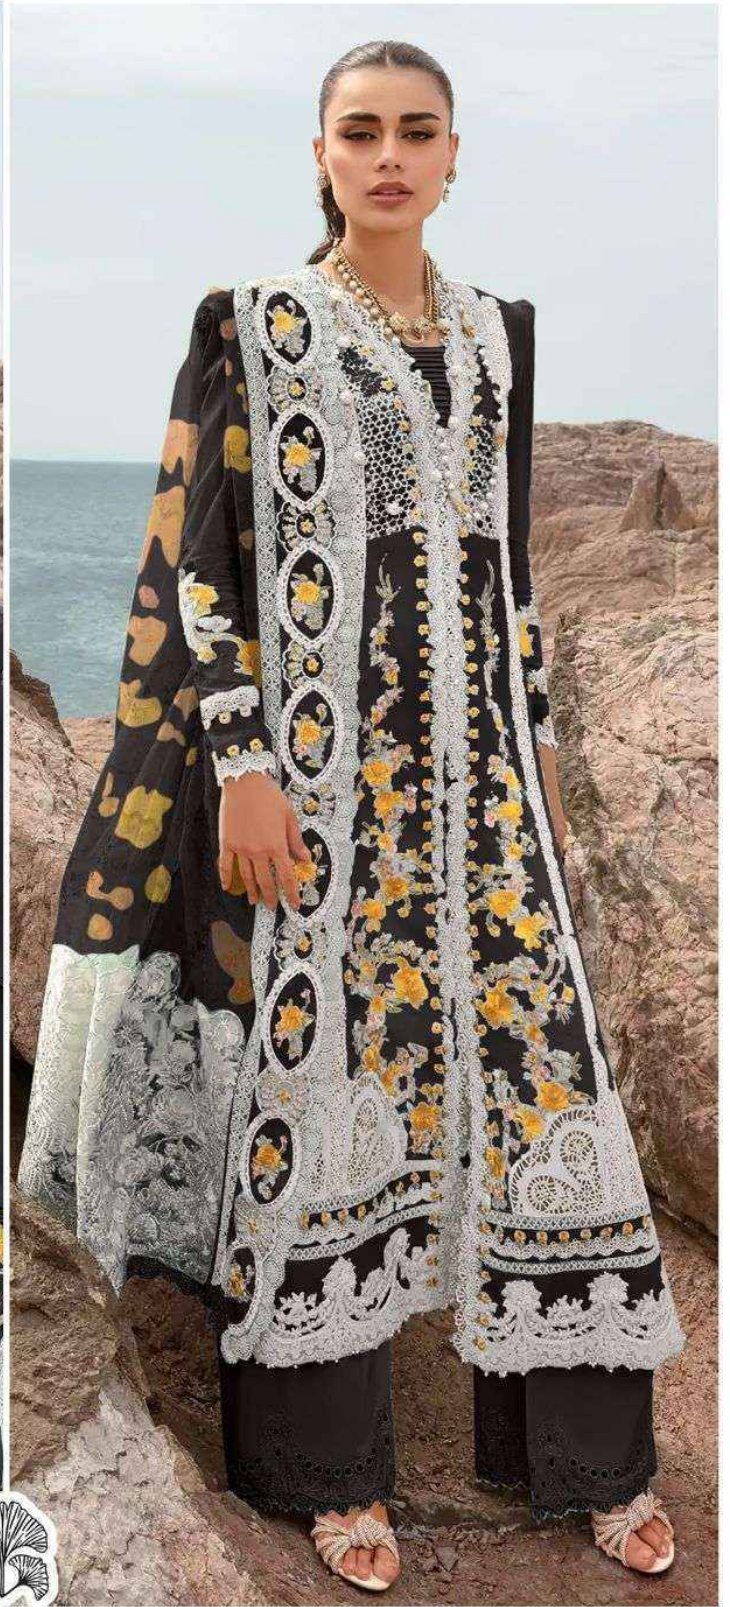

ZAHA

Noori Mirha

Noori Mirha

ZAHA

D.No.10334-A

TOP Cambric Cotton With
Heavy Embroidery Work

BOTTOM-INNER Semi Lawn

DUPATTA Tubby Silk with
Print

Noori Mirha

ZAHA

D.No.10334-B

TOP Cambric Cotton With
Heavy Embroidery Work

BOTTOM-INNER Semi Lawn

DUPATTA Tubby Silk with
Print

Noori Mirha
TOP - Cambrie Cotton With
Heavy Embroidery

R 5

Noori Mirha

ZAHA

D.No.10334-C

TOP Cambric Cotton With
Heavy Embroidery Work

BOTTOM-INNER Semi Lawn

DUPATTA Tubby Silk with
Print

Noori Mirha

TOP - Cambric Cotton With Heavy Embroidery

Noori Mirha
TOP - Cambrie Cotton With Heavy Embroidery Visc
BOTTOM-INNEHES

ZAHA

Noori Mirha

TOP Cambric Cotton With Heavy Embroidery Work **BOTTOM-INNER** Semi Lawn **DUPATTA** Tubby Silk with Print

10334-A