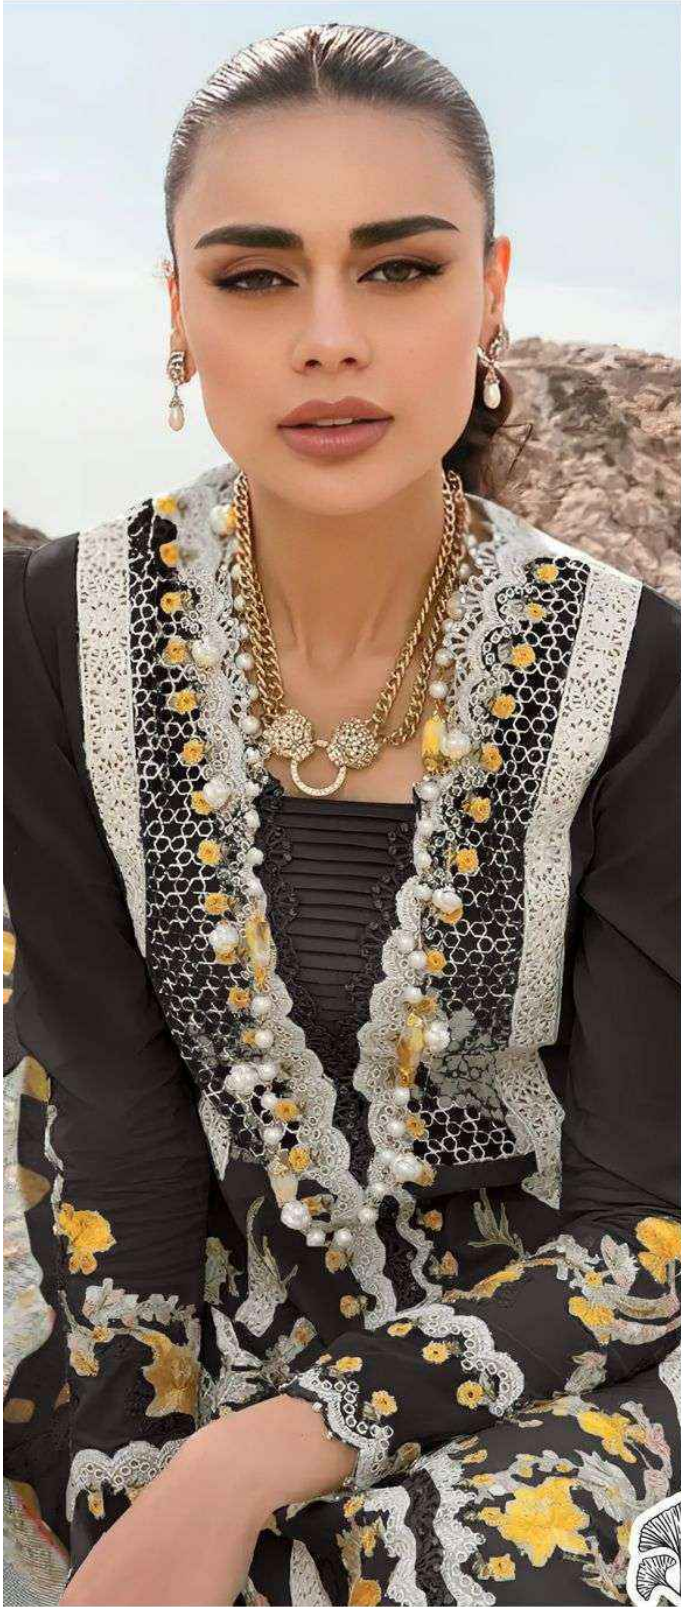

ZAHA

Noori Mirha

Noori Mirha

ZAHA

D.No.10334-A

TOP Cambric Cotton With
Heavy Embroidery Work

BOTTOM-INNER Semi Lawn

DUPATTA Tubby Silk with
Print

Noori Mirha

ZAHA

D.No.10334-B

TOP Cambric Cotton With
Heavy Embroidery Work

BOTTOM-INNER Semi Lawn

DUPATTA Tubby Silk with
Print

Noori Mirha
TOP - Cambrie Cotton With
Heavy Embroidery

R 5

Noori Mirha

ZAHA

D.No.10334-C

TOP Cambric Cotton With
Heavy Embroidery Work

BOTTOM-INNER Semi Lawn

DUPATTA Tubby Silk with
Print

Noori Mirha

TOP - Cambric Cotton With Heavy Embroidery

Noori Mirha
TOP - Cambrie Cotton With Heavy Embroidery Visc
BOTTOM-INNEHES

ZAHA

Noori Mirha

TOP Cambric Cotton With Heavy Embroidery Work **BOTTOM-INNER** Semi Lawn **DUPATTA** Tubby Silk with Print

10334-A