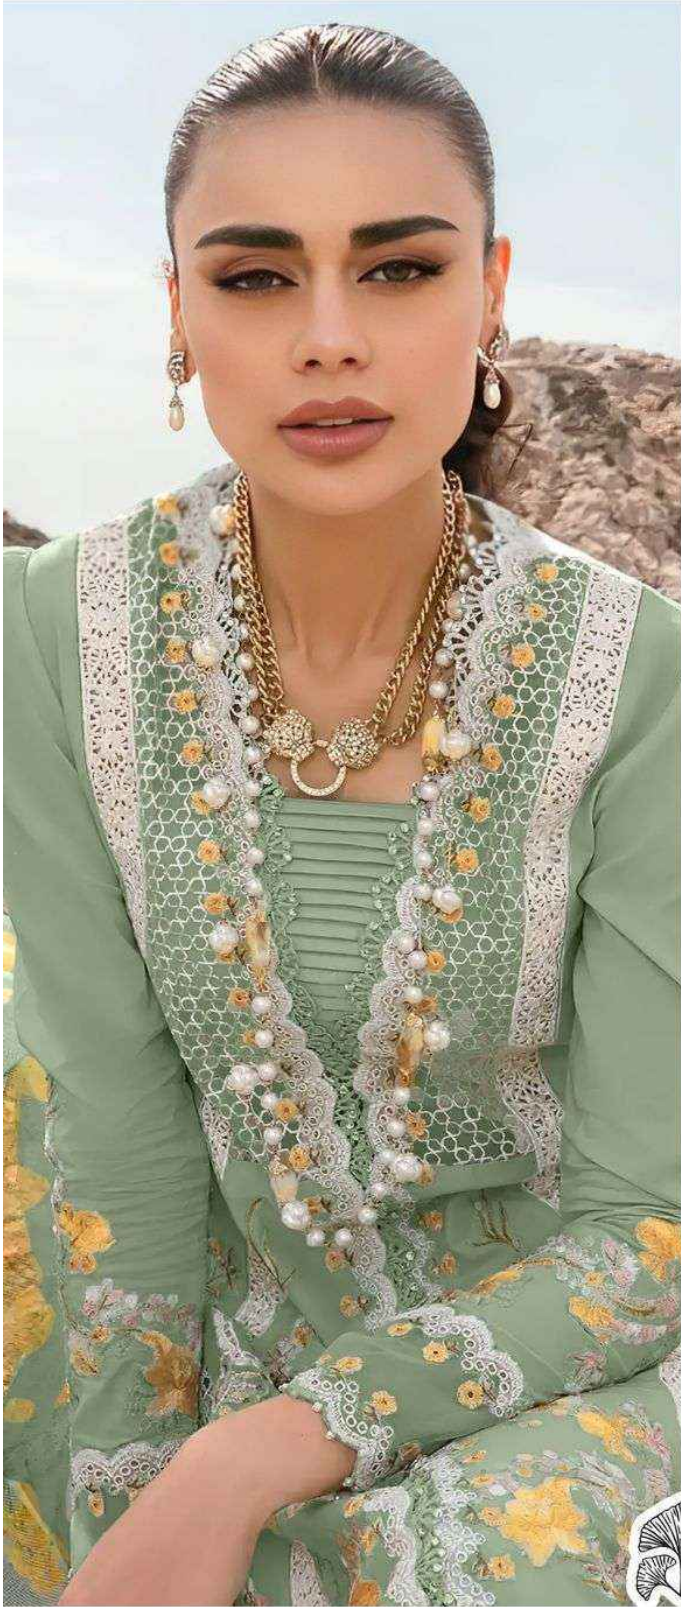

ZAHA

Noori Mirha

Noori Mirha

ZAHA

D.No.10334-A

TOP Cambric Cotton With
Heavy Embroidery Work

BOTTOM-INNER Semi Lawn

DUPATTA Tubby Silk with
Print

Noori Mirha

ZAHA

D.No.10334-B

TOP Cambric Cotton With
Heavy Embroidery Work

BOTTOM-INNER Semi Lawn

DUPATTA Tubby Silk with
Print

Noori Mirha
TOP - Cambrie Cotton With
Heavy Embroidery

R 5

Noori Mirha

ZAHA

D.No.10334-C

TOP Cambric Cotton With
Heavy Embroidery Work

BOTTOM-INNER Semi Lawn

DUPATTA Tubby Silk with
Print

Noori Mirha

TOP - Cambric Cotton With Heavy Embroidery

Noori Mirha
TOP - Cambrie Cotton With Heavy Embroidery Visc
BOTTOM-INNEHES

ZAHA

Noori Mirha

TOP Cambric Cotton With Heavy Embroidery Work **BOTTOM-INNER** Semi Lawn **DUPATTA** Tubby Silk with Print

10334-A