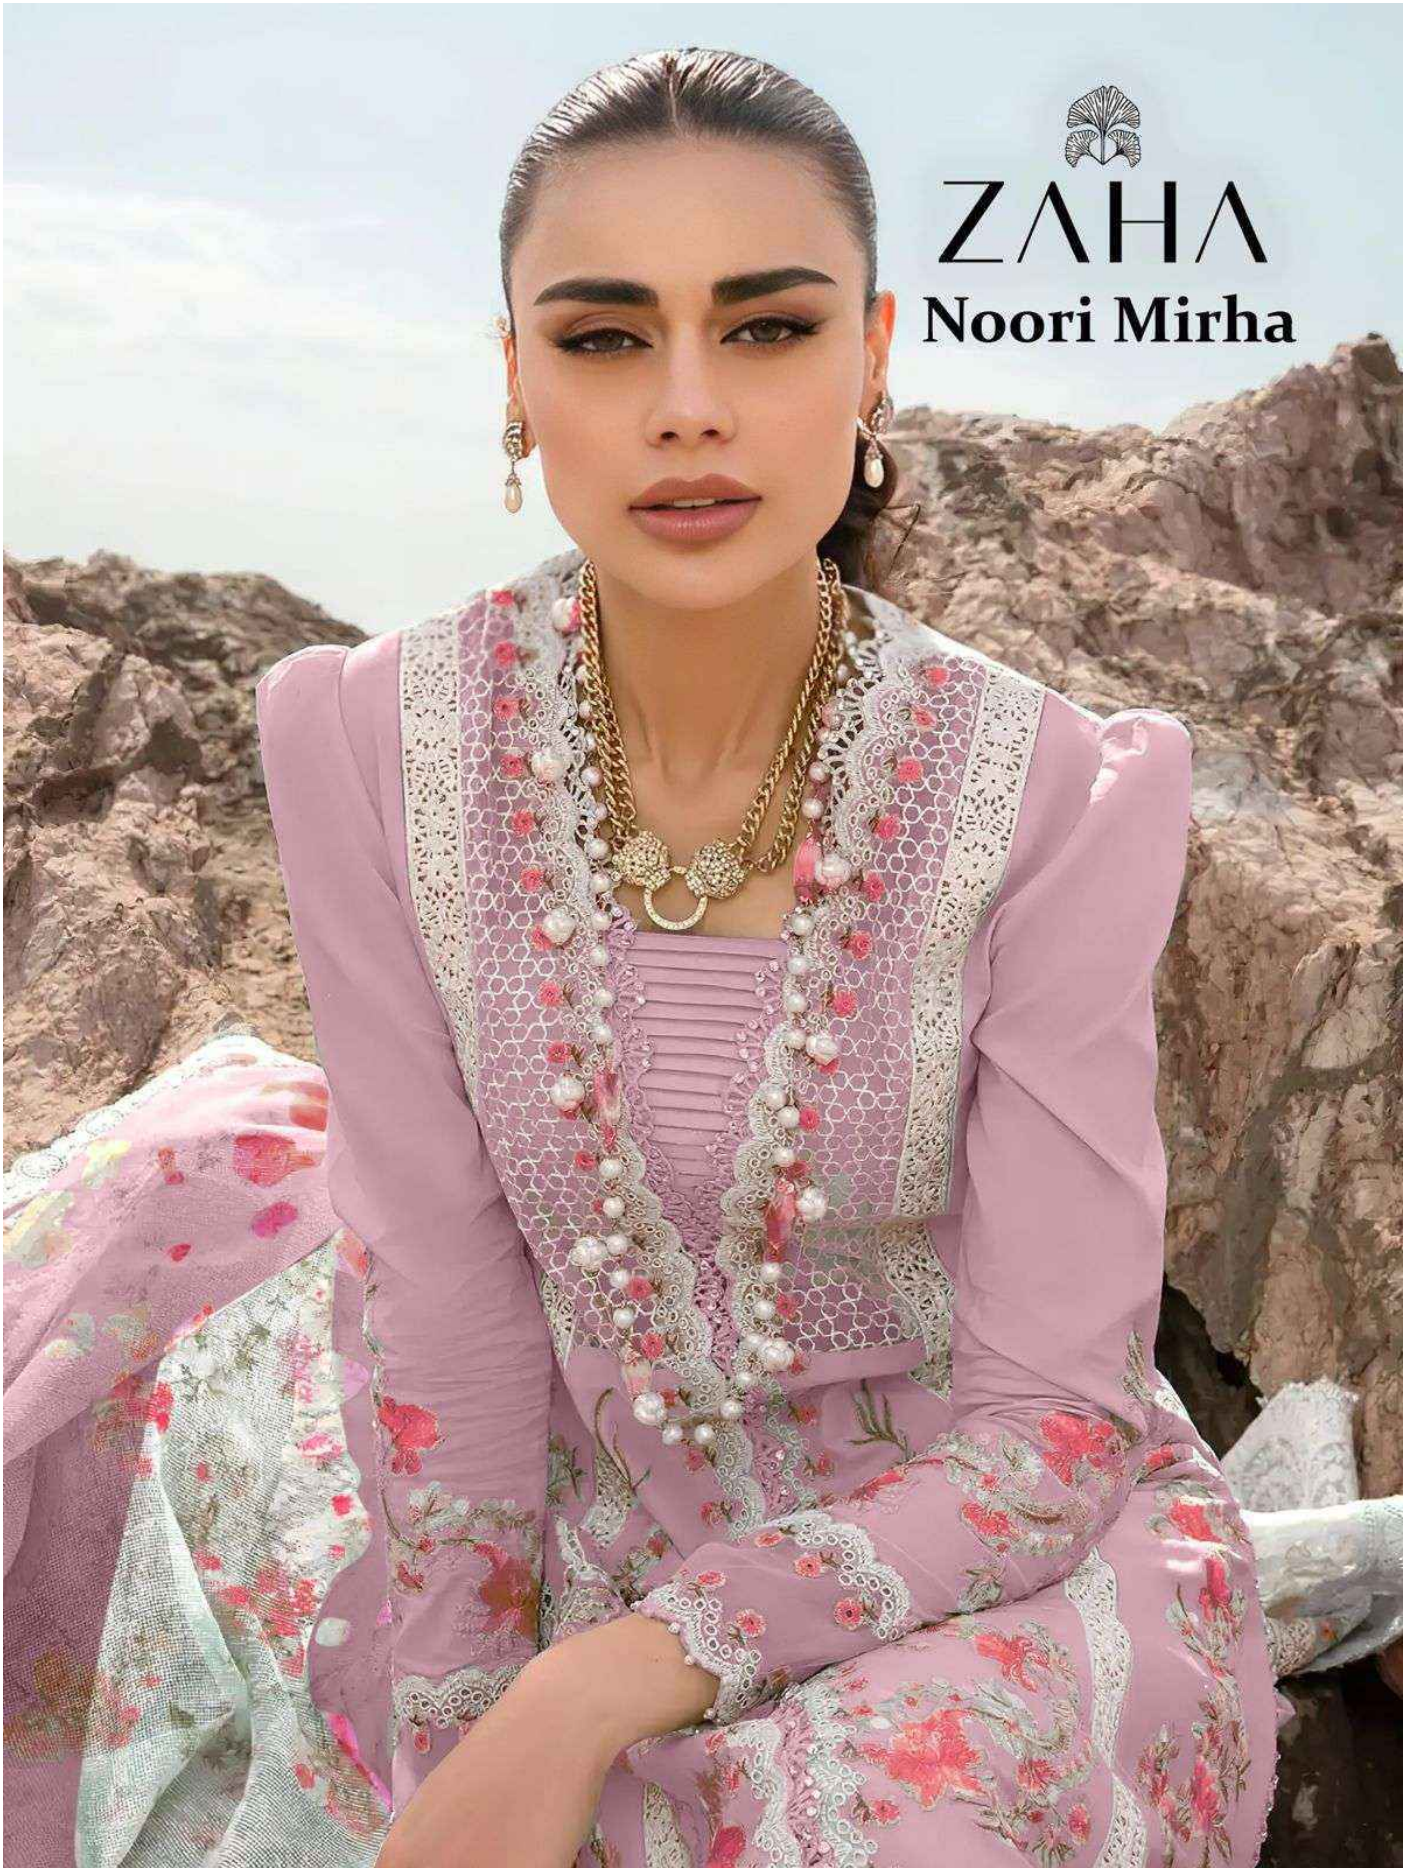

ZAHA

Noori Mirha

Noori Mirha

ZAHA

D.No.10334-A

TOP Cambric Cotton With
Heavy Embroidery Work

BOTTOM-INNER Semi Lawn

DUPATTA Tubby Silk with
Print

Noori Mirha

ZAHA

D.No.10334-B

TOP Cambric Cotton With
Heavy Embroidery Work

BOTTOM-INNER Semi Lawn

DUPATTA Tubby Silk with
Print

Noori Mirha
TOP - Cambrie Cotton With
Heavy Embroidery

R 5

Noori Mirha

ZAHA

D.No.10334-C

TOP Cambric Cotton With
Heavy Embroidery Work

BOTTOM-INNER Semi Lawn

DUPATTA Tubby Silk with
Print

Noori Mirha

TOP - Cambric Cotton With Heavy Embroidery

Noori Mirha
TOP - Cambrie Cotton With Heavy Embroidery Visc
BOTTOM-INNEHES

ZAHA

Noori Mirha

TOP Cambric Cotton With Heavy Embroidery Work **BOTTOM-INNER** Semi Lawn **DUPATTA** Tubby Silk with Print

10334-A