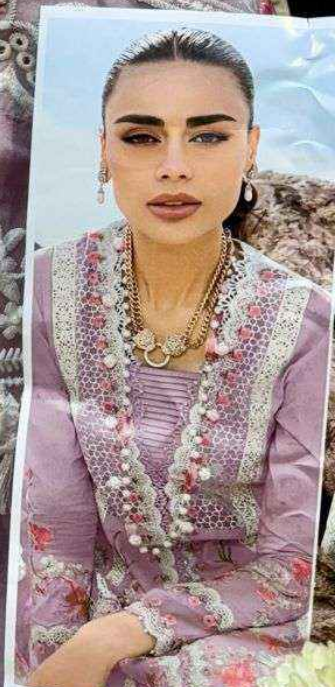

ZAHA

Noori Mirha

Noori Mirha

ZAHA

D.No.10334-A

TOP Cambric Cotton With
Heavy Embroidery Work

BOTTOM-INNER Semi Lawn

DUPATTA Tubby Silk with
Print

Noori Mirha

ZAHA

D.No.10334-B

TOP Cambric Cotton With
Heavy Embroidery Work

BOTTOM-INNER Semi Lawn

DUPATTA Tubby Silk with
Print

Noori Mirha
TOP - Cambrie Cotton With
Heavy Embroidery

R 5

Noori Mirha

ZAHA

D.No.10334-C

TOP Cambric Cotton With
Heavy Embroidery Work

BOTTOM-INNER Semi Lawn

DUPATTA Tubby Silk with
Print

Noori Mirha

TOP - Cambric Cotton With Heavy Embroidery

Noori Mirha
TOP Cambrie Cotton
Heavy Embroid

Noori Mirha

ZAHA

D.No.10334-D

TOP Cambric Cotton With
Heavy Embroidery Work

BOTTOM-INNER Semi Lawn

DUPATTA Tubby Silk with
Print

Noori Mirha ZAF
Cambio Cottes With
xy Embroidery Work
BOTTOM INNER Semi-Lace