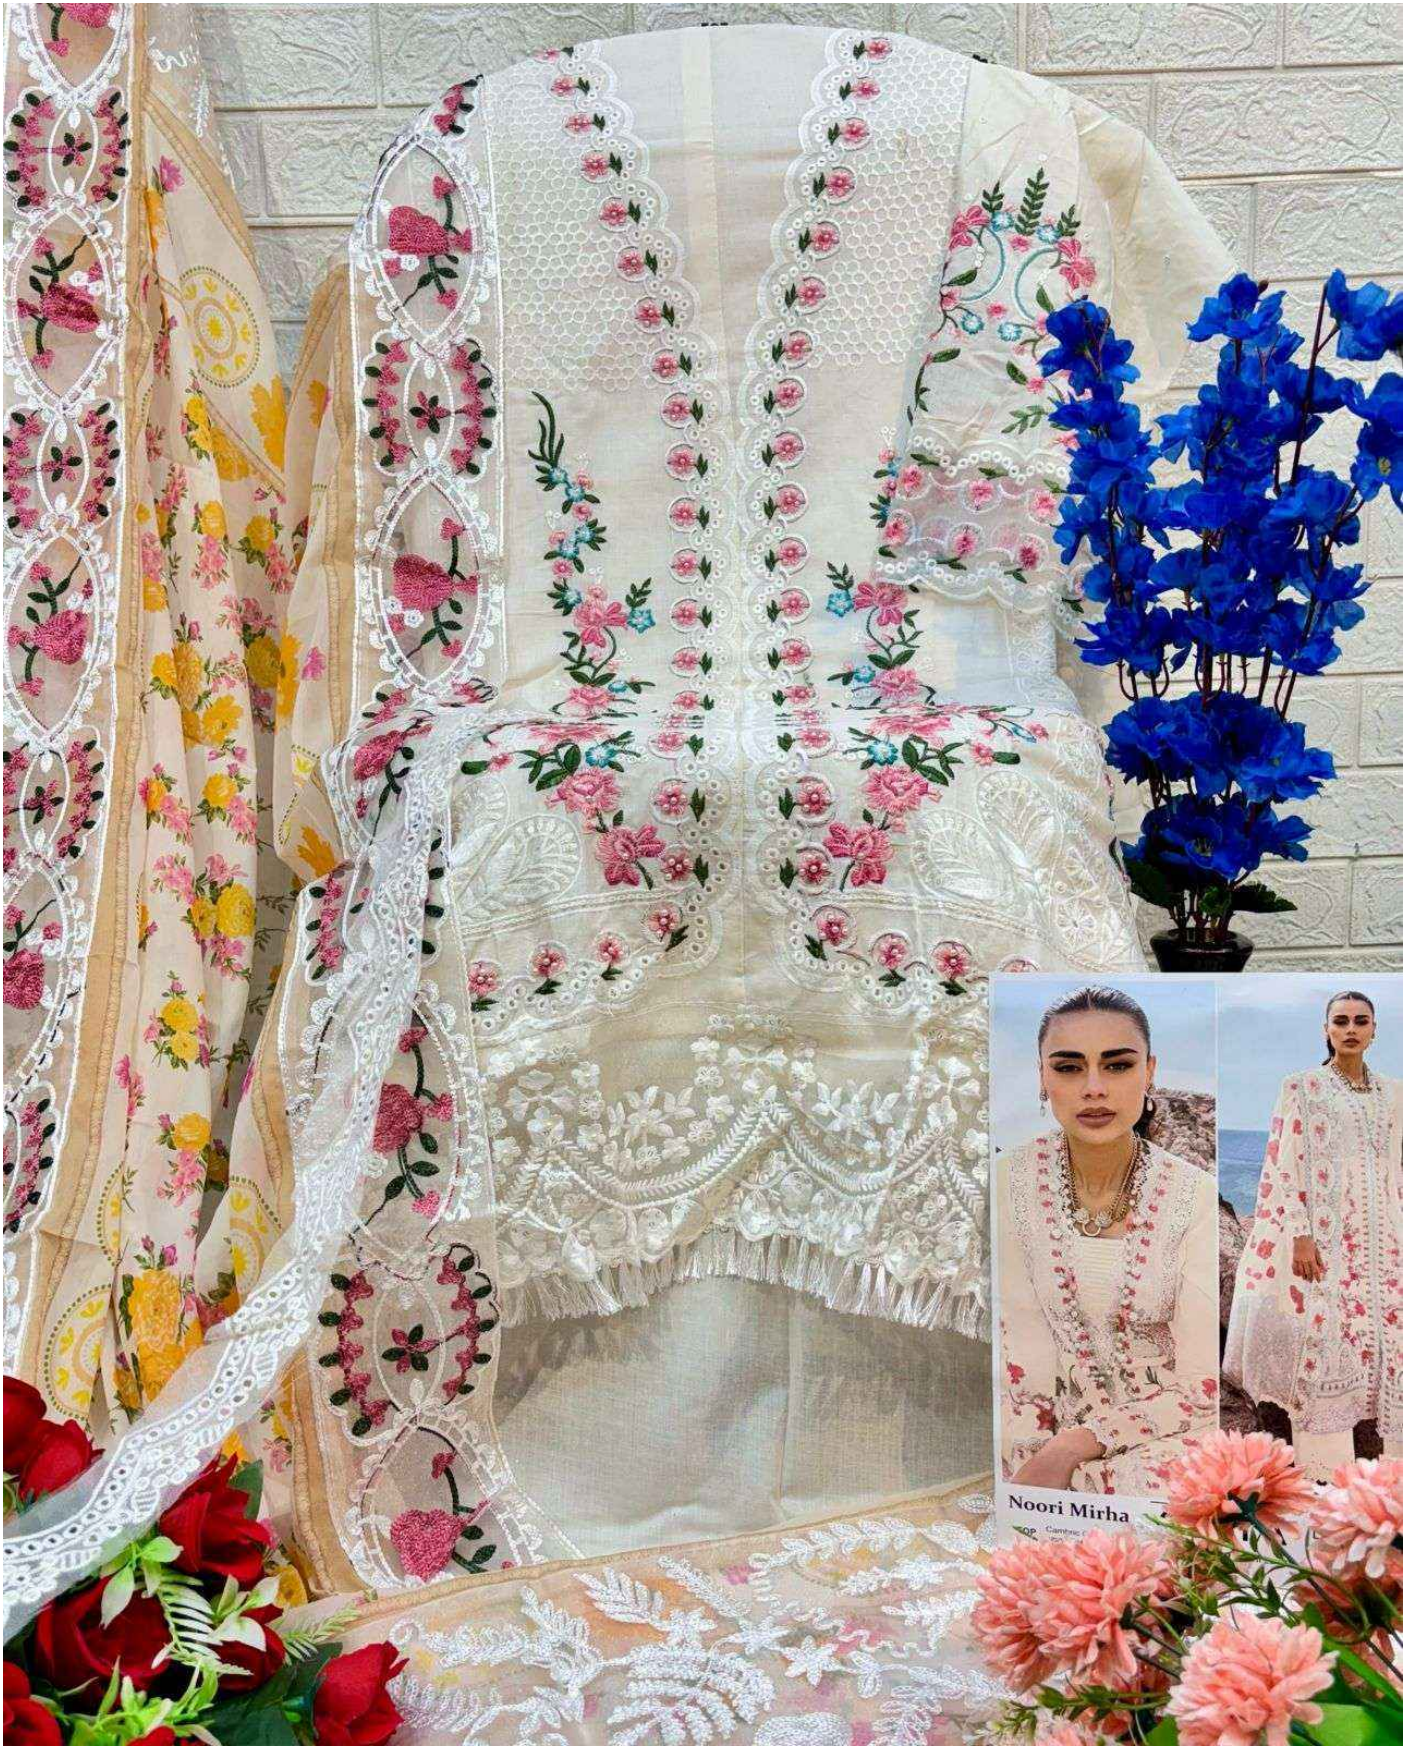

ZAHA

Noori Mirha

Noori Mirha

ZAHA

D.No.10334-A

TOP Cambric Cotton With
Heavy Embroidery Work

BOTTOM-INNER Semi Lawn

DUPATTA Tubby Silk with
Print

Noori Mirha

ZAHA

D.No.10334-B

TOP Cambric Cotton With
Heavy Embroidery Work

BOTTOM-INNER Semi Lawn

DUPATTA Tubby Silk with
Print

Noori Mirha
TOP - Cambrie Cotton With
Heavy Embroidery

R 5

Noori Mirha

ZAHA

D.No.10334-C

TOP Cambric Cotton With
Heavy Embroidery Work

BOTTOM-INNER Semi Lawn

DUPATTA Tubby Silk with
Print

Noori Mirha

TOP - Cambric Cotton With Heavy Embroidery

Noori Mirha
TOP - Cambrie Cotton With Heavy Embroidery Visc
BOTTOM-INNEHES

ZAHA

Noori Mirha

TOP Cambric Cotton With Heavy Embroidery Work **BOTTOM-INNER** Semi Lawn **DUPATTA** Tubby Silk with Print

10334-A