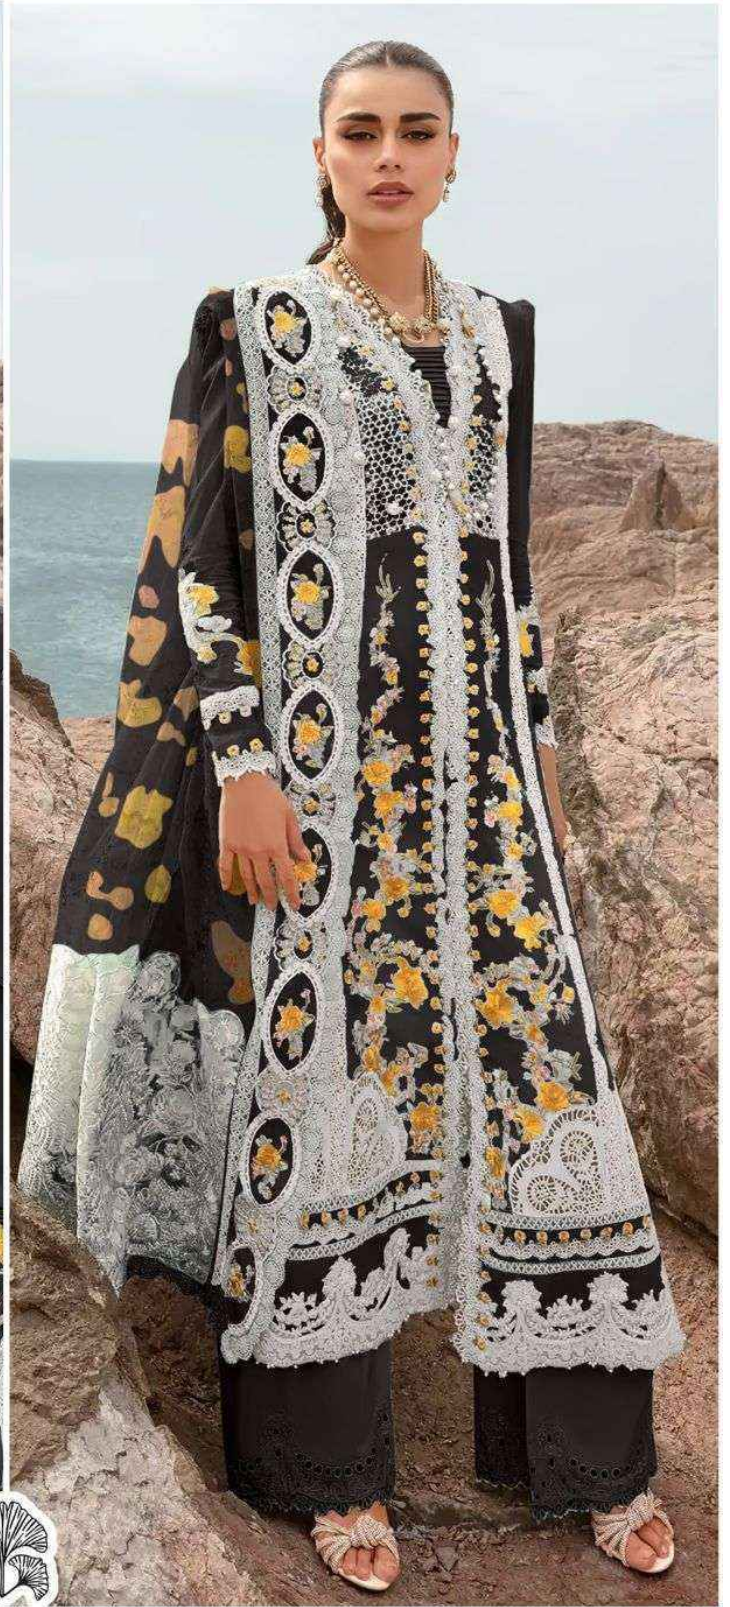

ZAHA

Noori Mirha

Noori Mirha

ZAHA

D.No.10334-A

TOP Cambric Cotton With
Heavy Embroidery Work

BOTTOM-INNER Semi Lawn

DUPATTA Tubby Silk with
Print

Noori Mirha

ZAHA

D.No.10334-B

TOP Cambric Cotton With
Heavy Embroidery Work

BOTTOM-INNER Semi Lawn

DUPATTA Tubby Silk with
Print

Noori Mirha
TOP - Cambrie Cotton With
Heavy Embroidery

R 5

Noori Mirha

ZAHA

D.No.10334-C

TOP Cambric Cotton With Heavy Embroidery Work

BOTTOM-INNER Semi Lawn

DUPATTA Tubby Silk with Print

Noori Mirha

TOP - Camboro Cotton With Heavy Embroidery

Noori Mirha

TOP Cambrie Cotton Heavy Embroid

Noori Mirha

ZAHA

D.No.10334-D

TOP Cambric Cotton With
Heavy Embroidery Work

BOTTOM-INNER Semi Lawn

DUPATTA Tubby Silk with
Print