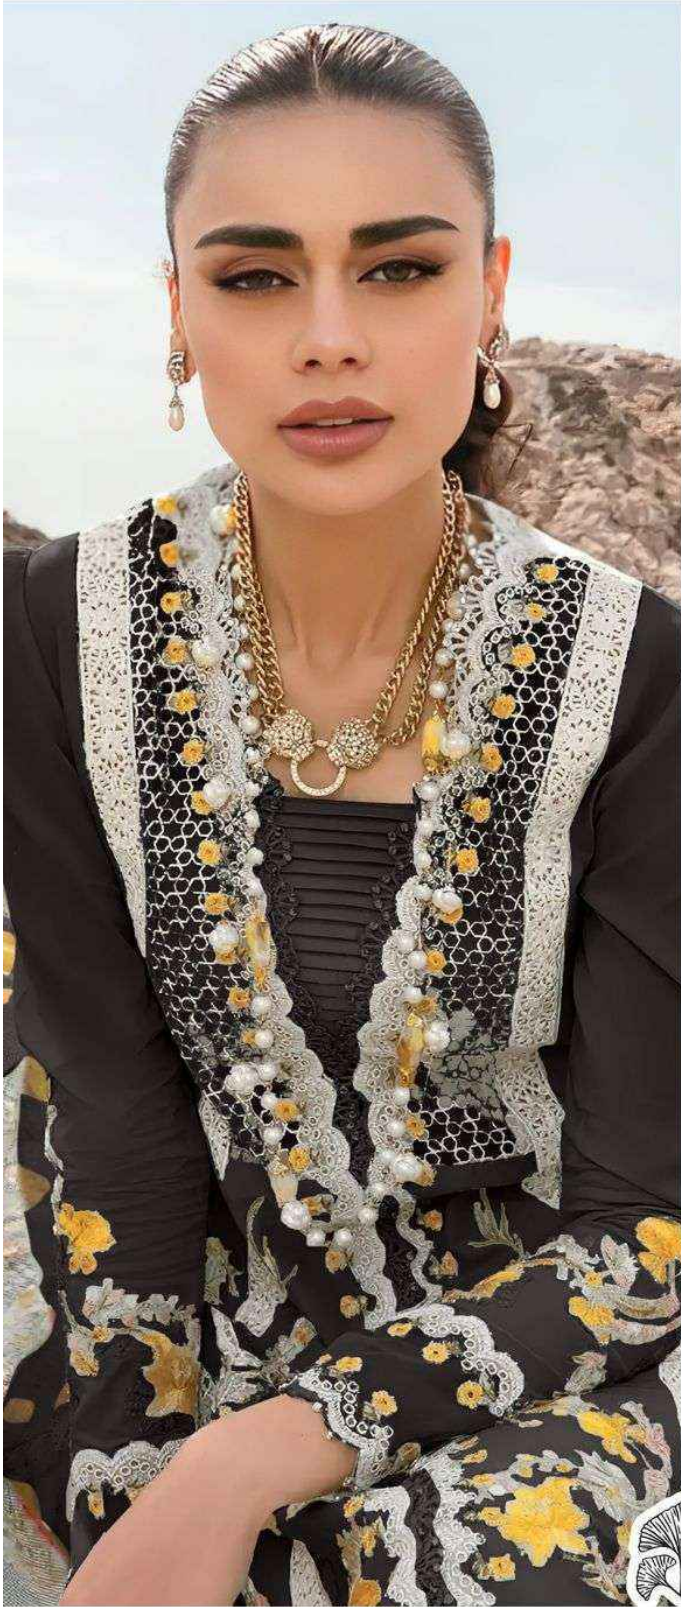

ZAHA

Noori Mirha

Noori Mirha

ZAHA

D.No.10334-A

TOP Cambric Cotton With
Heavy Embroidery Work

BOTTOM-INNER Semi Lawn

DUPATTA Tubby Silk with
Print

Noori Mirha

ZAHA

D.No.10334-B

TOP Cambric Cotton With
Heavy Embroidery Work

BOTTOM-INNER Semi Lawn

DUPATTA Tubby Silk with
Print

Noori Mirha
TOP - Cambrie Cotton With
Heavy Embroidery

R 5

Noori Mirha

ZAHA

D.No.10334-C

TOP Cambric Cotton With Heavy Embroidery Work

BOTTOM-INNER Semi Lawn

DUPATTA Tubby Silk with Print

Noori Mirha

TOP - Camboro Cotton With Heavy Embroidery

Noori Mirha

TOP Cambrie Cotton Heavy Embroid

Noori Mirha

ZAHA

D.No.10334-D

TOP Cambric Cotton With
Heavy Embroidery Work

BOTTOM-INNER Semi Lawn

DUPATTA Tubby Silk with
Print