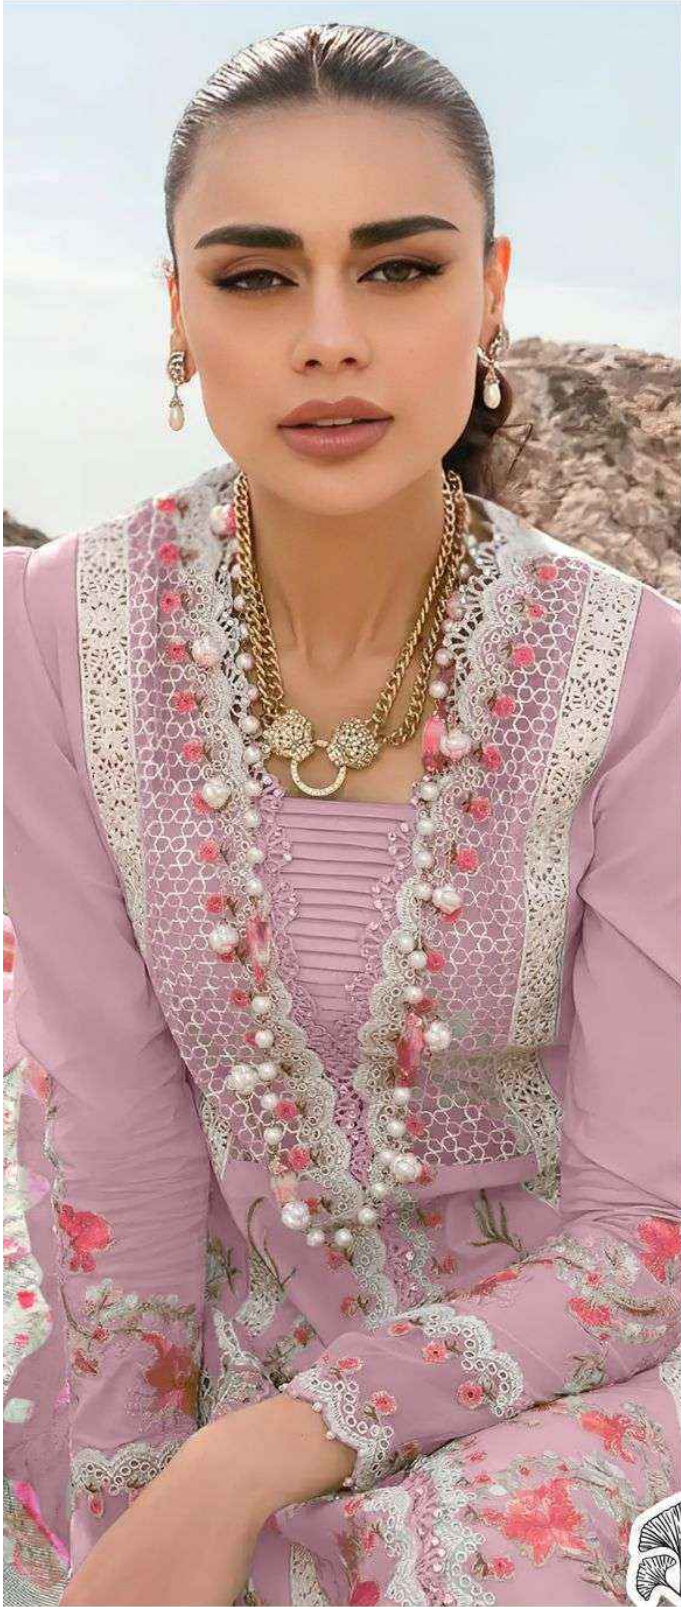

Noori Mirha

ZAHA

D.No.10334-D

TOP Cambric Cotton With
Heavy Embroidery Work

BOTTOM-INNER Semi Lawn

DUPATTA Tubby Silk with
Print