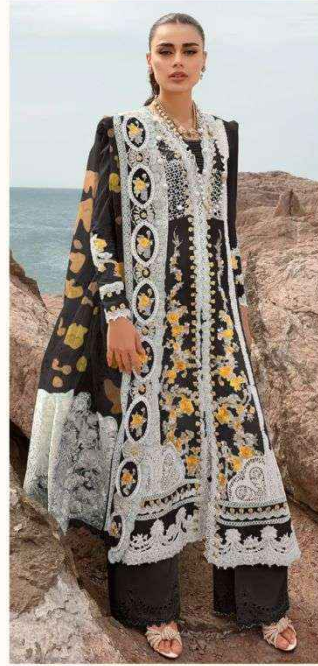

ZAHA

Noori Mirha

TOP Cambric Cotton With Heavy Embroidery Work   **BOTTOM-INNER** Semi Lawn   **DUPATTA** Tubby Silk with Print

10334-C