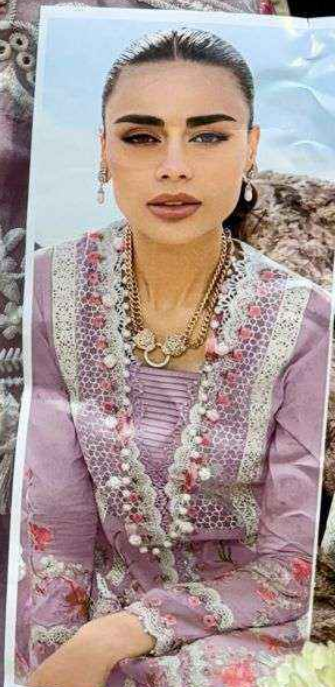

Noori Mirha
TOP - Cambrie Cotton With Heavy Embroidery Visc
BOTTOM-INNEPES