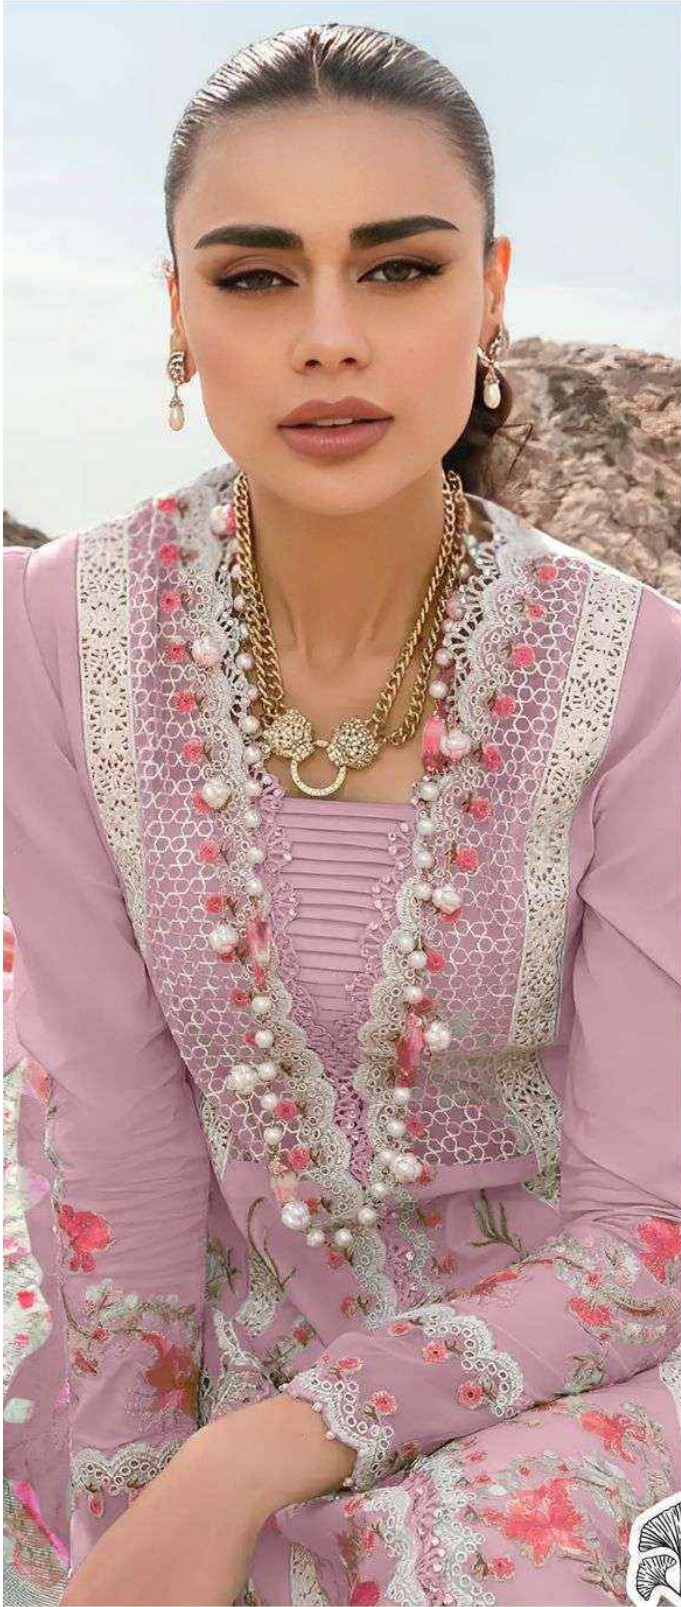

ZAHA

Noori Mirha

Noori Mirha

ZAHA

D.No.10334-A

TOP Cambric Cotton With
Heavy Embroidery Work

BOTTOM-INNER Semi Lawn

DUPATTA Tubby Silk with
Print

Noori Mirha

ZAHA

D.No.10334-B

TOP Cambric Cotton With
Heavy Embroidery Work

BOTTOM-INNER Semi Lawn

DUPATTA Tubby Silk with
Print

Noori Mirha
TOP - Cambrie Cotton With
Heavy Embroidery

R 5

Noori Mirha

ZAHA

D.No.10334-C

TOP Cambric Cotton With Heavy Embroidery Work

BOTTOM-INNER Semi Lawn

DUPATTA Tubby Silk with Print

Noori Mirha

TOP - Camboro Cotton With Heavy Embroidery

Noori Mirha

TOP Cambrie Cotton Heavy Embroid

Noori Mirha

ZAHA

D.No.10334-D

TOP Cambric Cotton With
Heavy Embroidery Work

BOTTOM-INNER Semi Lawn

DUPATTA Tubby Silk with
Print