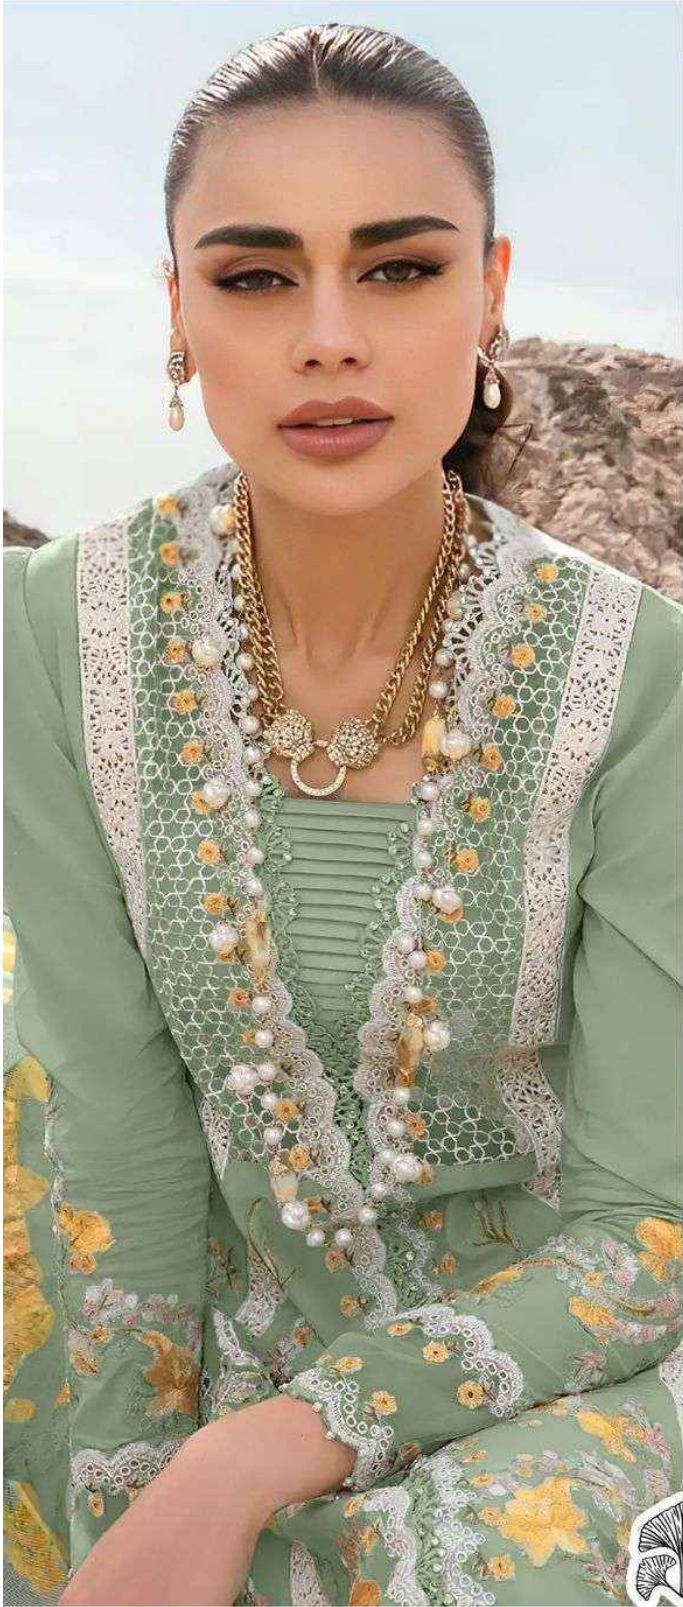

ZAHA

Noori Mirha

Noori Mirha

ZAHA

D.No.10334-A

TOP Cambric Cotton With
Heavy Embroidery Work

BOTTOM-INNER Semi Lawn

DUPATTA Tubby Silk with
Print

Noori Mirha

ZAHA

D.No.10334-B

TOP Cambric Cotton With
Heavy Embroidery Work

BOTTOM-INNER Semi Lawn

DUPATTA Tubby Silk with
Print

Noori Mirha
TOP - Cambrie Cotton With
Heavy Embroidery

R 5

Noori Mirha

ZAHA

D.No.10334-C

TOP Cambric Cotton With Heavy Embroidery Work

BOTTOM-INNER Semi Lawn

DUPATTA Tubby Silk with Print

Noori Mirha

TOP - Camboro Cotton With Heavy Embroidery

Noori Mirha

TOP Cambrie Cotton Heavy Embroid

Noori Mirha

ZAHA

D.No.10334-D

TOP Cambric Cotton With
Heavy Embroidery Work

BOTTOM-INNER Semi Lawn

DUPATTA Tubby Silk with
Print