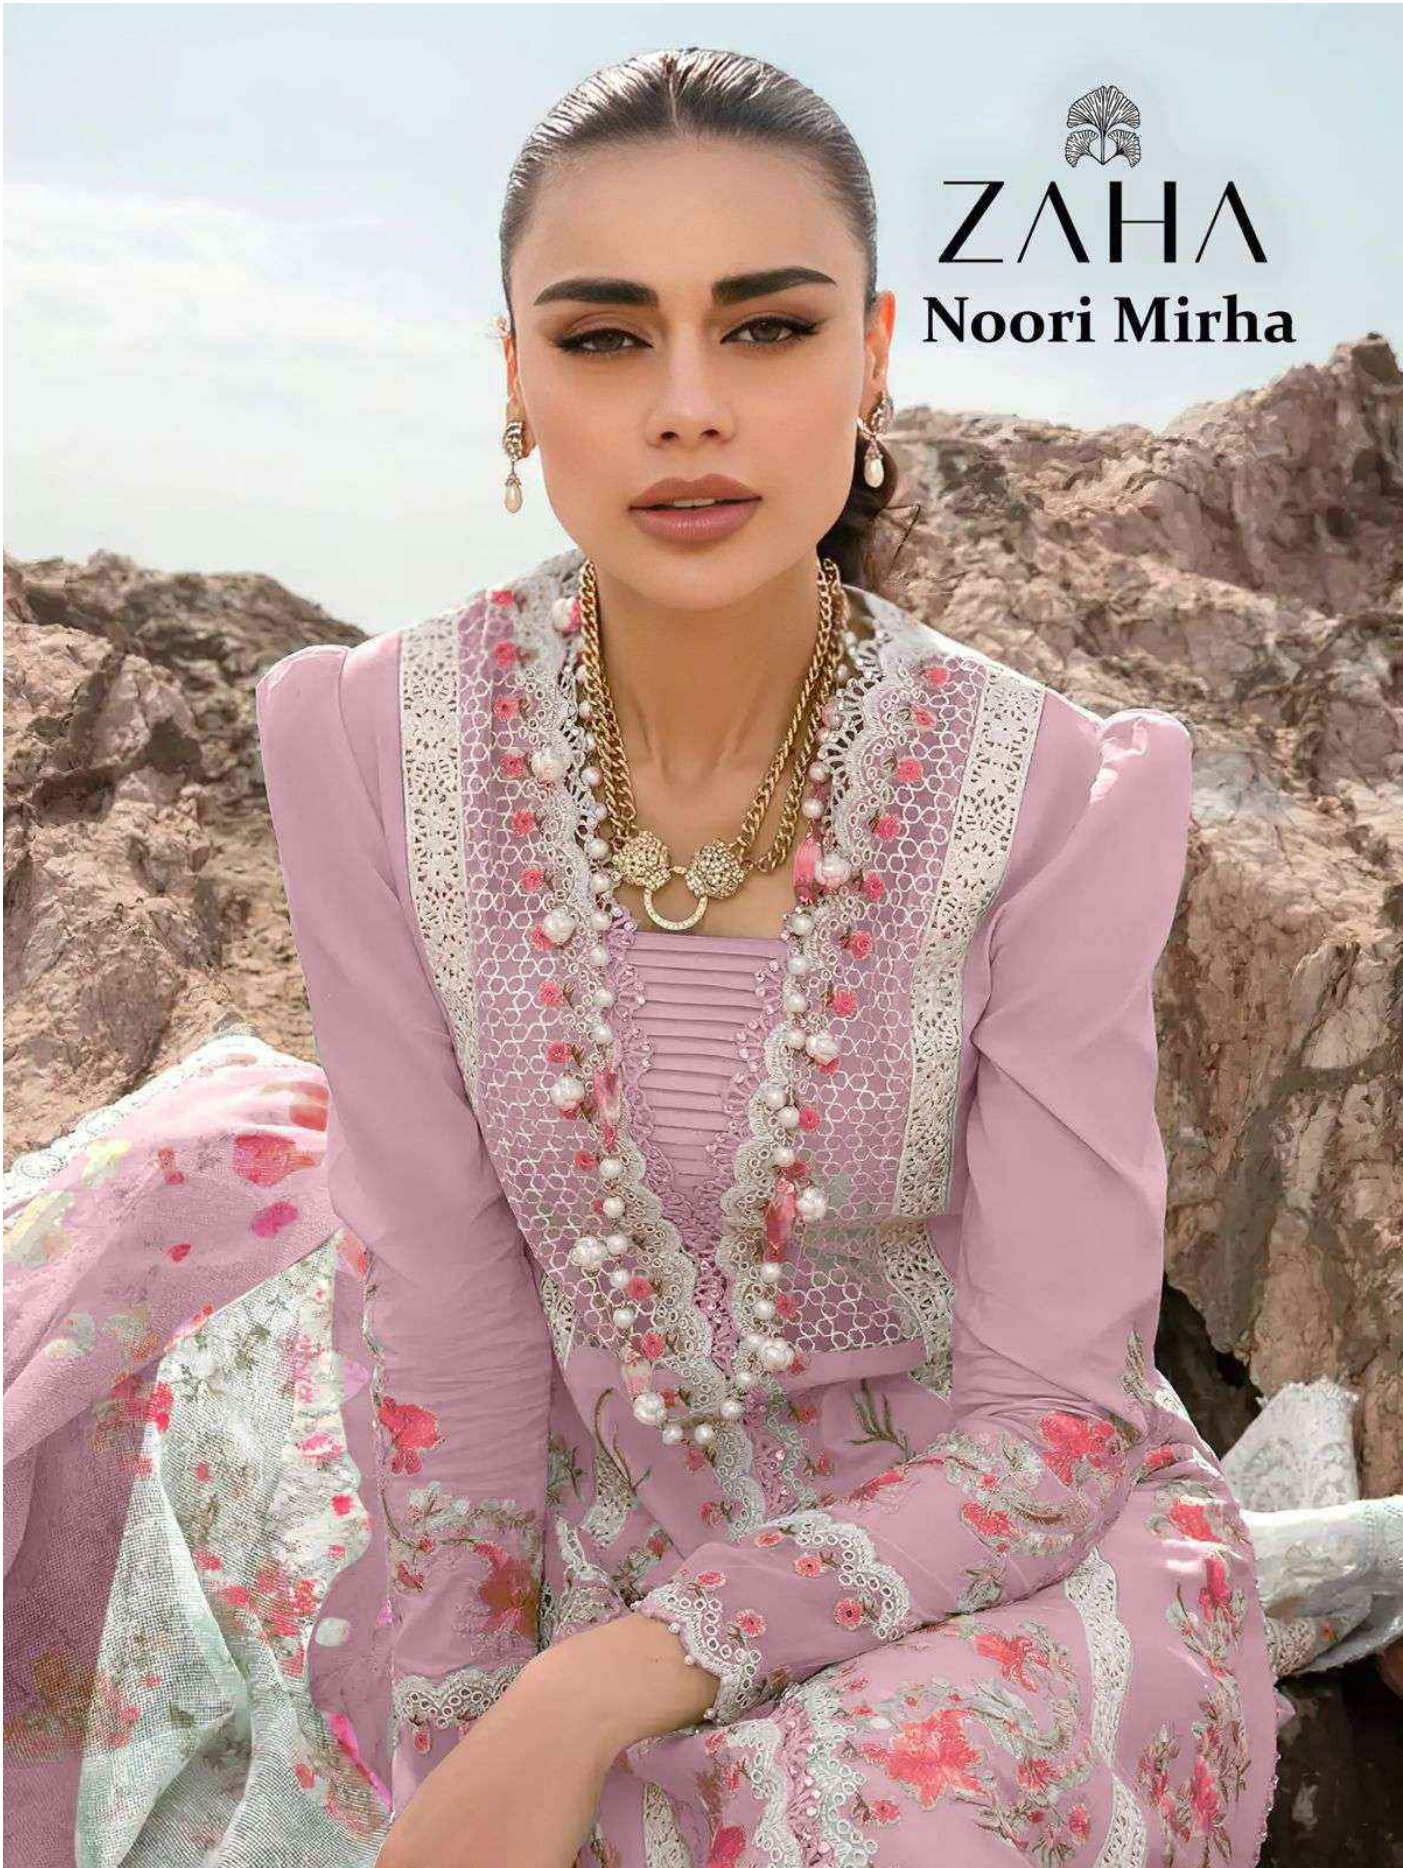

ZAHA

Noori Mirha

Noori Mirha

ZAHA

D.No.10334-A

TOP Cambric Cotton With
Heavy Embroidery Work

BOTTOM-INNER Semi Lawn

DUPATTA Tubby Silk with
Print

Noori Mirha

ZAHA

D.No.10334-B

TOP Cambric Cotton With
Heavy Embroidery Work

BOTTOM-INNER Semi Lawn

DUPATTA Tubby Silk with
Print

Noori Mirha
TOP - Cambrie Cotton With
Heavy Embroidery

R 5

Noori Mirha

ZAHA

D.No.10334-C

TOP Cambric Cotton With Heavy Embroidery Work

BOTTOM-INNER Semi Lawn

DUPATTA Tubby Silk with Print

Noori Mirha

TOP - Camboro Cotton With Heavy Embroidery

Noori Mirha

TOP Cambrie Cotton Heavy Embroid

Noori Mirha

ZAHA

D.No.10334-D

TOP Cambric Cotton With
Heavy Embroidery Work

BOTTOM-INNER Semi Lawn

DUPATTA Tubby Silk with
Print