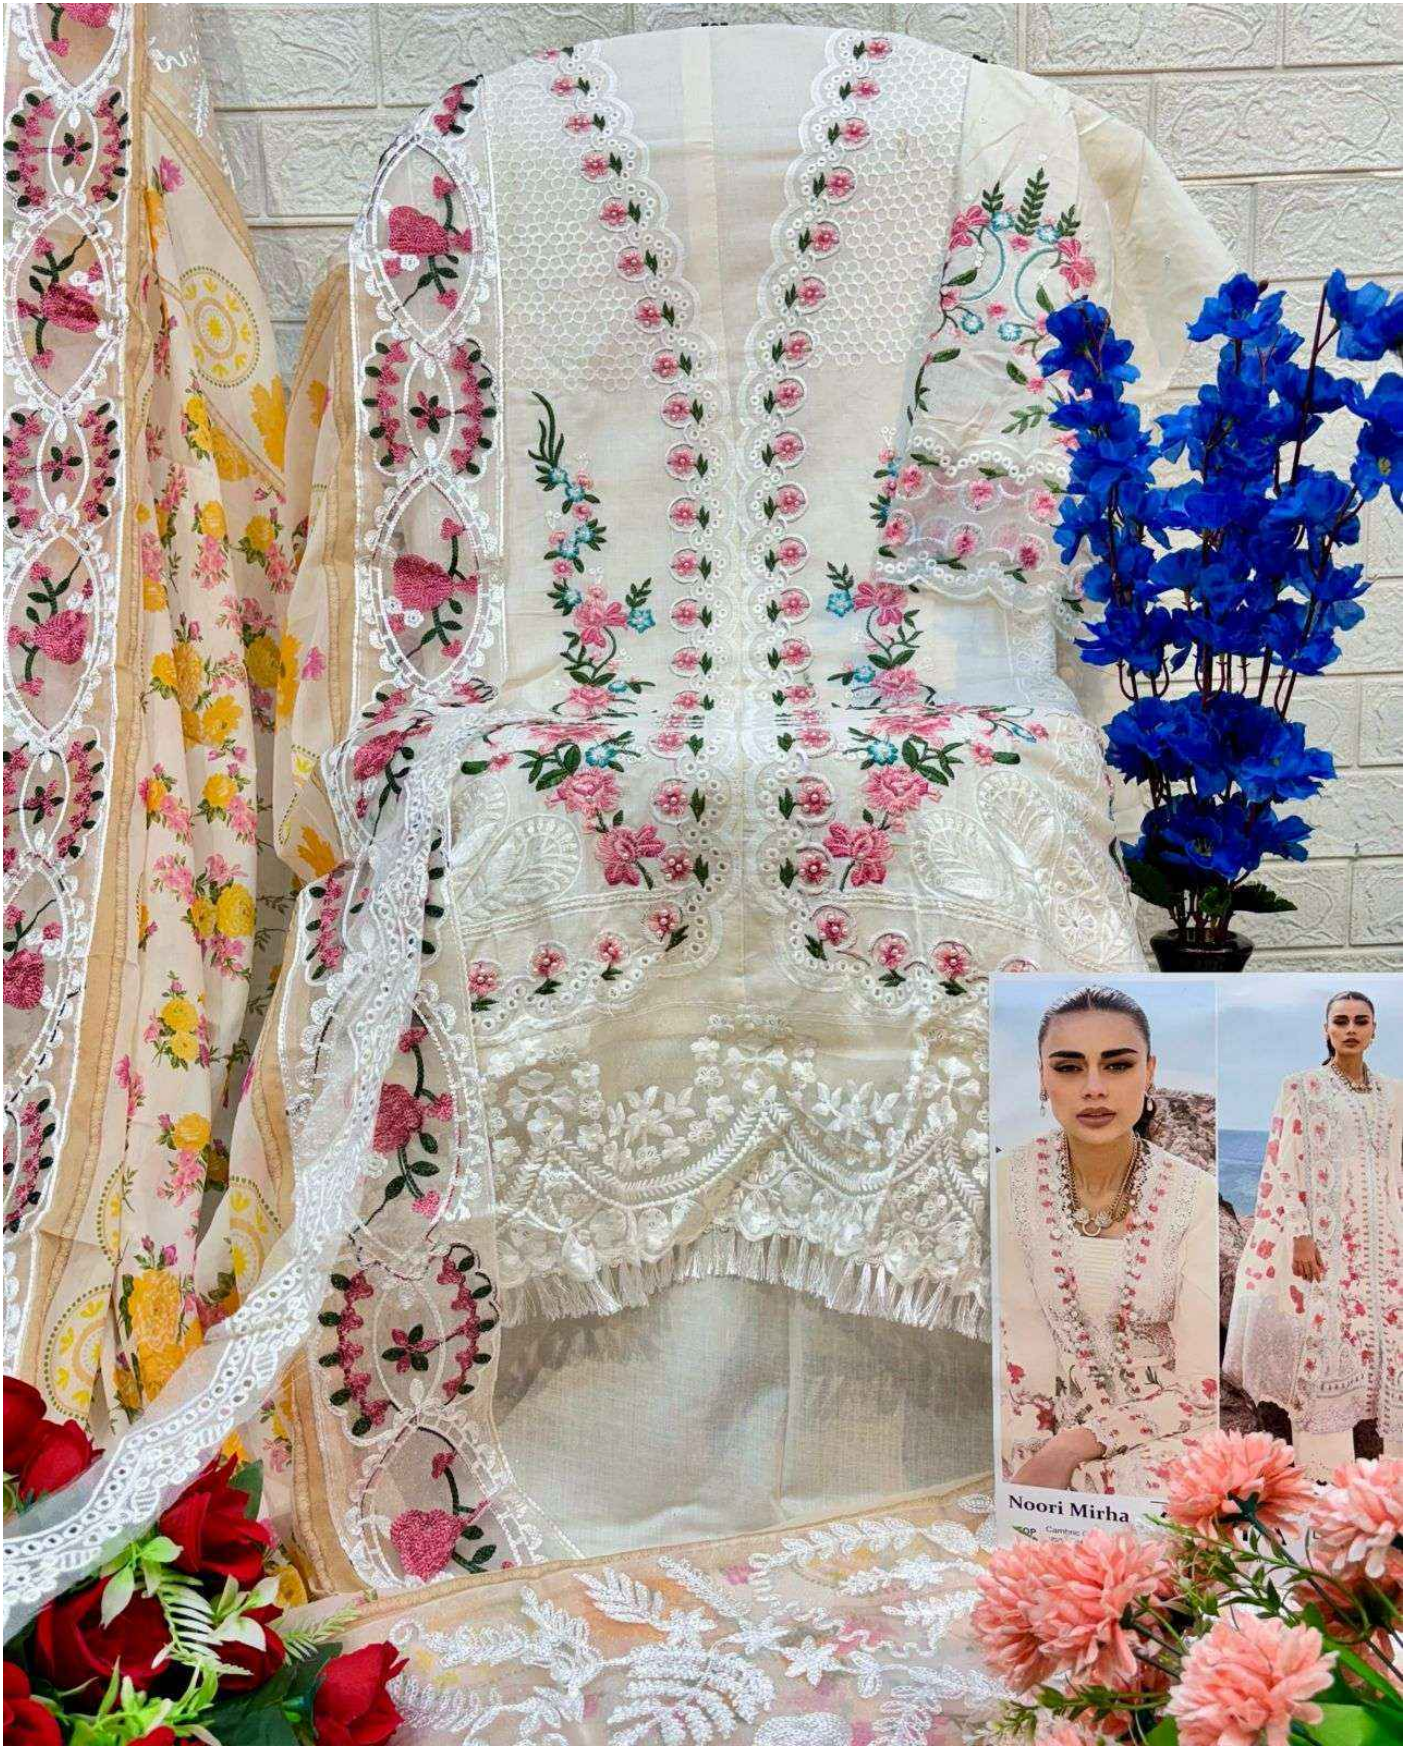

ZAHA

Noori Mirha

Noori Mirha

ZAHA

D.No.10334-A

TOP Cambric Cotton With
Heavy Embroidery Work

BOTTOM-INNER Semi Lawn

DUPATTA Tubby Silk with
Print

Noori Mirha

ZAHA

D.No.10334-B

TOP Cambric Cotton With
Heavy Embroidery Work

BOTTOM-INNER Semi Lawn

DUPATTA Tubby Silk with
Print

Noori Mirha
TOP - Cambrie Cotton With
Heavy Embroidery

R 5

Noori Mirha

ZAHA

D.No.10334-C

TOP Cambric Cotton With Heavy Embroidery Work

BOTTOM-INNER Semi Lawn

DUPATTA Tubby Silk with Print

Noori Mirha

TOP - Camboro Cotton With Heavy Embroidery

Noori Mirha

TOP Cambrie Cotton Heavy Embroid

Noori Mirha

ZAHA

D.No.10334-D

TOP Cambric Cotton With
Heavy Embroidery Work

BOTTOM-INNER Semi Lawn

DUPATTA Tubby Silk with
Print