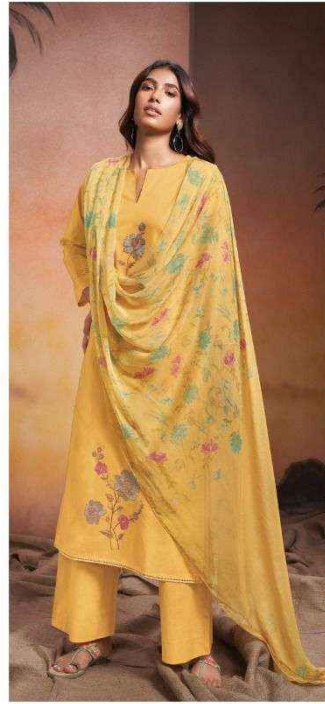

Ganga®
Raya
S2598

S2598-A

S2598-B

S2598-C

S2598-D

Ganga®
Raya
S2598- A/B/C/D

PRODUCT NAME	RAYA
D.NO.	S2598
DESCRIPTION	TOP PREMIUM COTTON SOLID COLOUR WITH EMBROIDERY AND COTTON LACE FOR DAMAN BOTTOM PREMIUM COTTON SOLID COLOUR DUPATTA PURE CHIFFON PRINTED
HSN CODE	520831
WHOLESALE PRICE	1275/- EACH+GST(EXTRA)