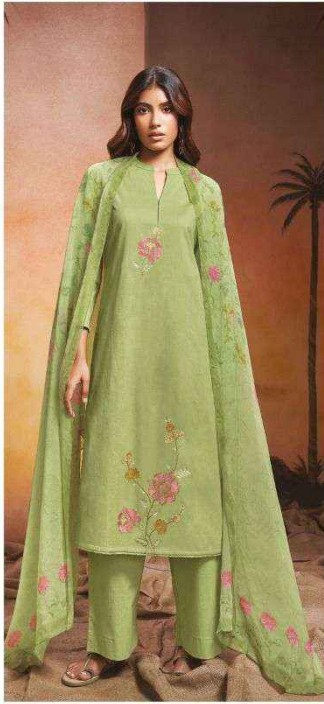

Ganga®
Raya
S2598

S2598-A

S2598-B

S2598-C

S2598-D

Ganga®
Raya
S2598- A/B/C/D

PRODUCT NAME	RAYA
D.NO.	S2598
DESCRIPTION	TOP PREMIUM COTTON SOLID COLOUR WITH EMBROIDERY AND COTTON LACE FOR DAMAN BOTTOM PREMIUM COTTON SOLID COLOUR DUPATTA PURE CHIFFON PRINTED
HSN CODE	520831
WHOLESALE PRICE	1275/- EACH+GST(EXTRA)

Ganga®

Ganga®
Raya
S2598

Ganga®

S2598-A

Ganga®

S2598-B

S2598-D

S2598-C