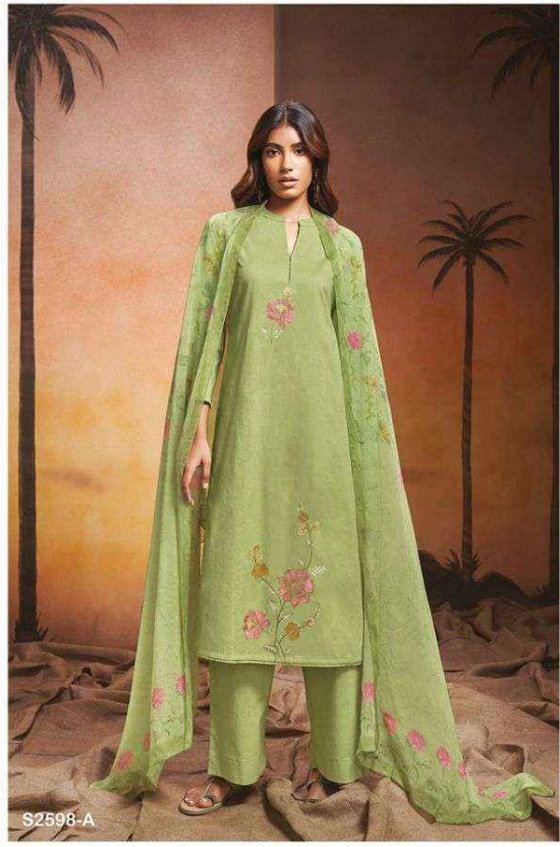

Ganga®
Raya
S2598

S2598-A

S2598-B

S2598-C

S2598-D

Ganga®
Raya
S2598- A/B/C/D

PRODUCT NAME	RAYA
D.NO.	S2598
DESCRIPTION	TOP PREMIUM COTTON SOLID COLOUR WITH EMBROIDERY AND COTTON LACE FOR DAMAN BOTTOM PREMIUM COTTON SOLID COLOUR DUPATTA PURE CHIFFON PRINTED
HSN CODE	520831
WHOLESALE PRICE	1275/- EACH+GST(EXTRA)