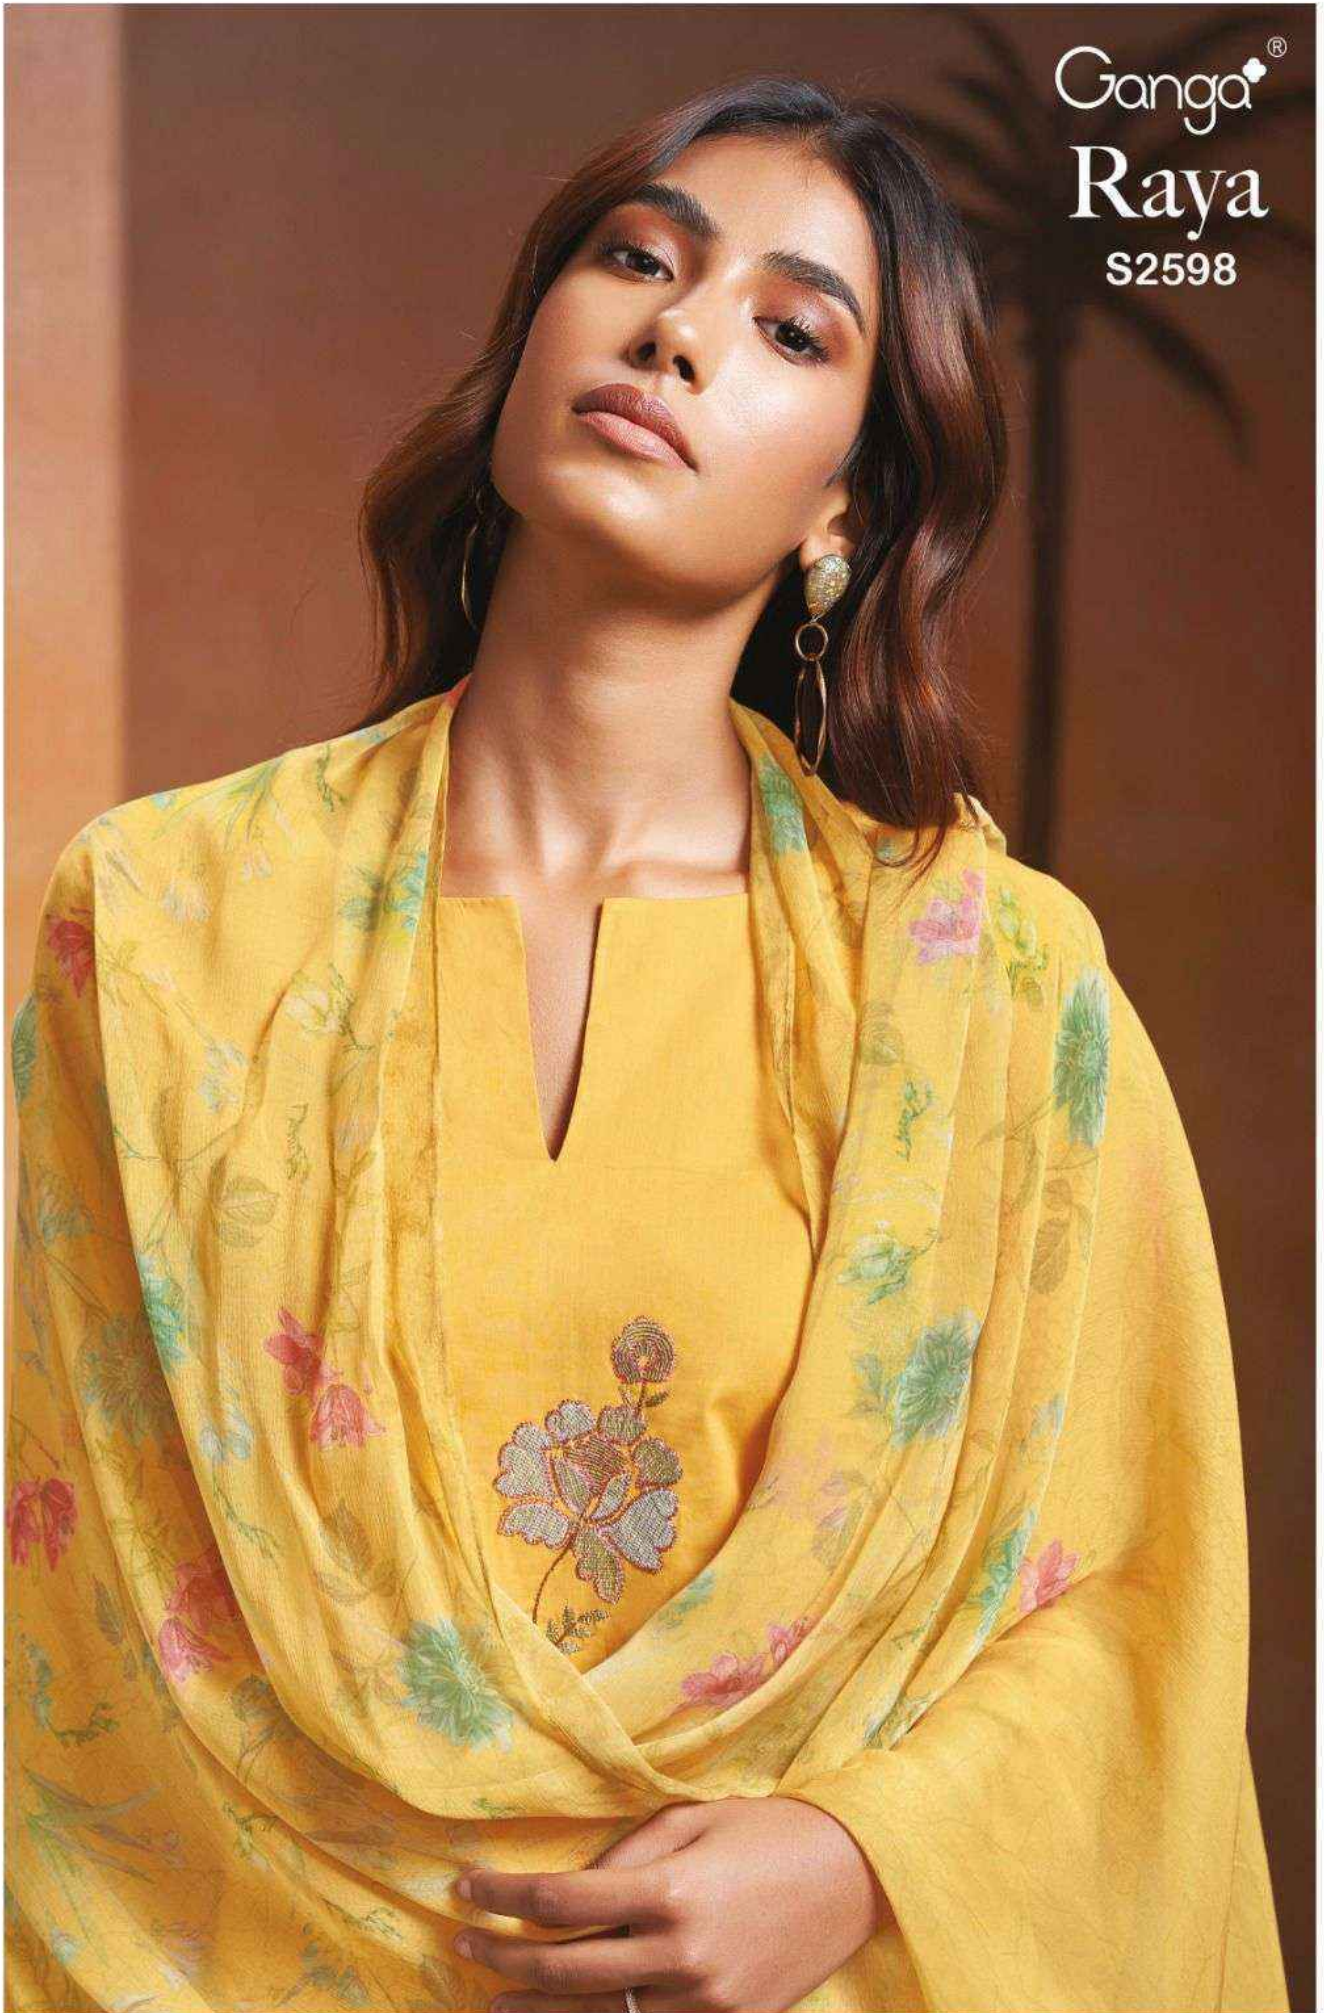

Ganga®
Raya
S2598

S2598-A

S2598-B

S2598-C

S2598-D

Ganga®
Raya
S2598- A/B/C/D

PRODUCT NAME	RAYA
D.NO.	S2598
DESCRIPTION	TOP PREMIUM COTTON SOLID COLOUR WITH EMBROIDERY AND COTTON LACE FOR DAMAN BOTTOM PREMIUM COTTON SOLID COLOUR DUPATTA PURE CHIFFON PRINTED
HSN CODE	520831
WHOLESALE PRICE	1275/- EACH+GST(EXTRA)