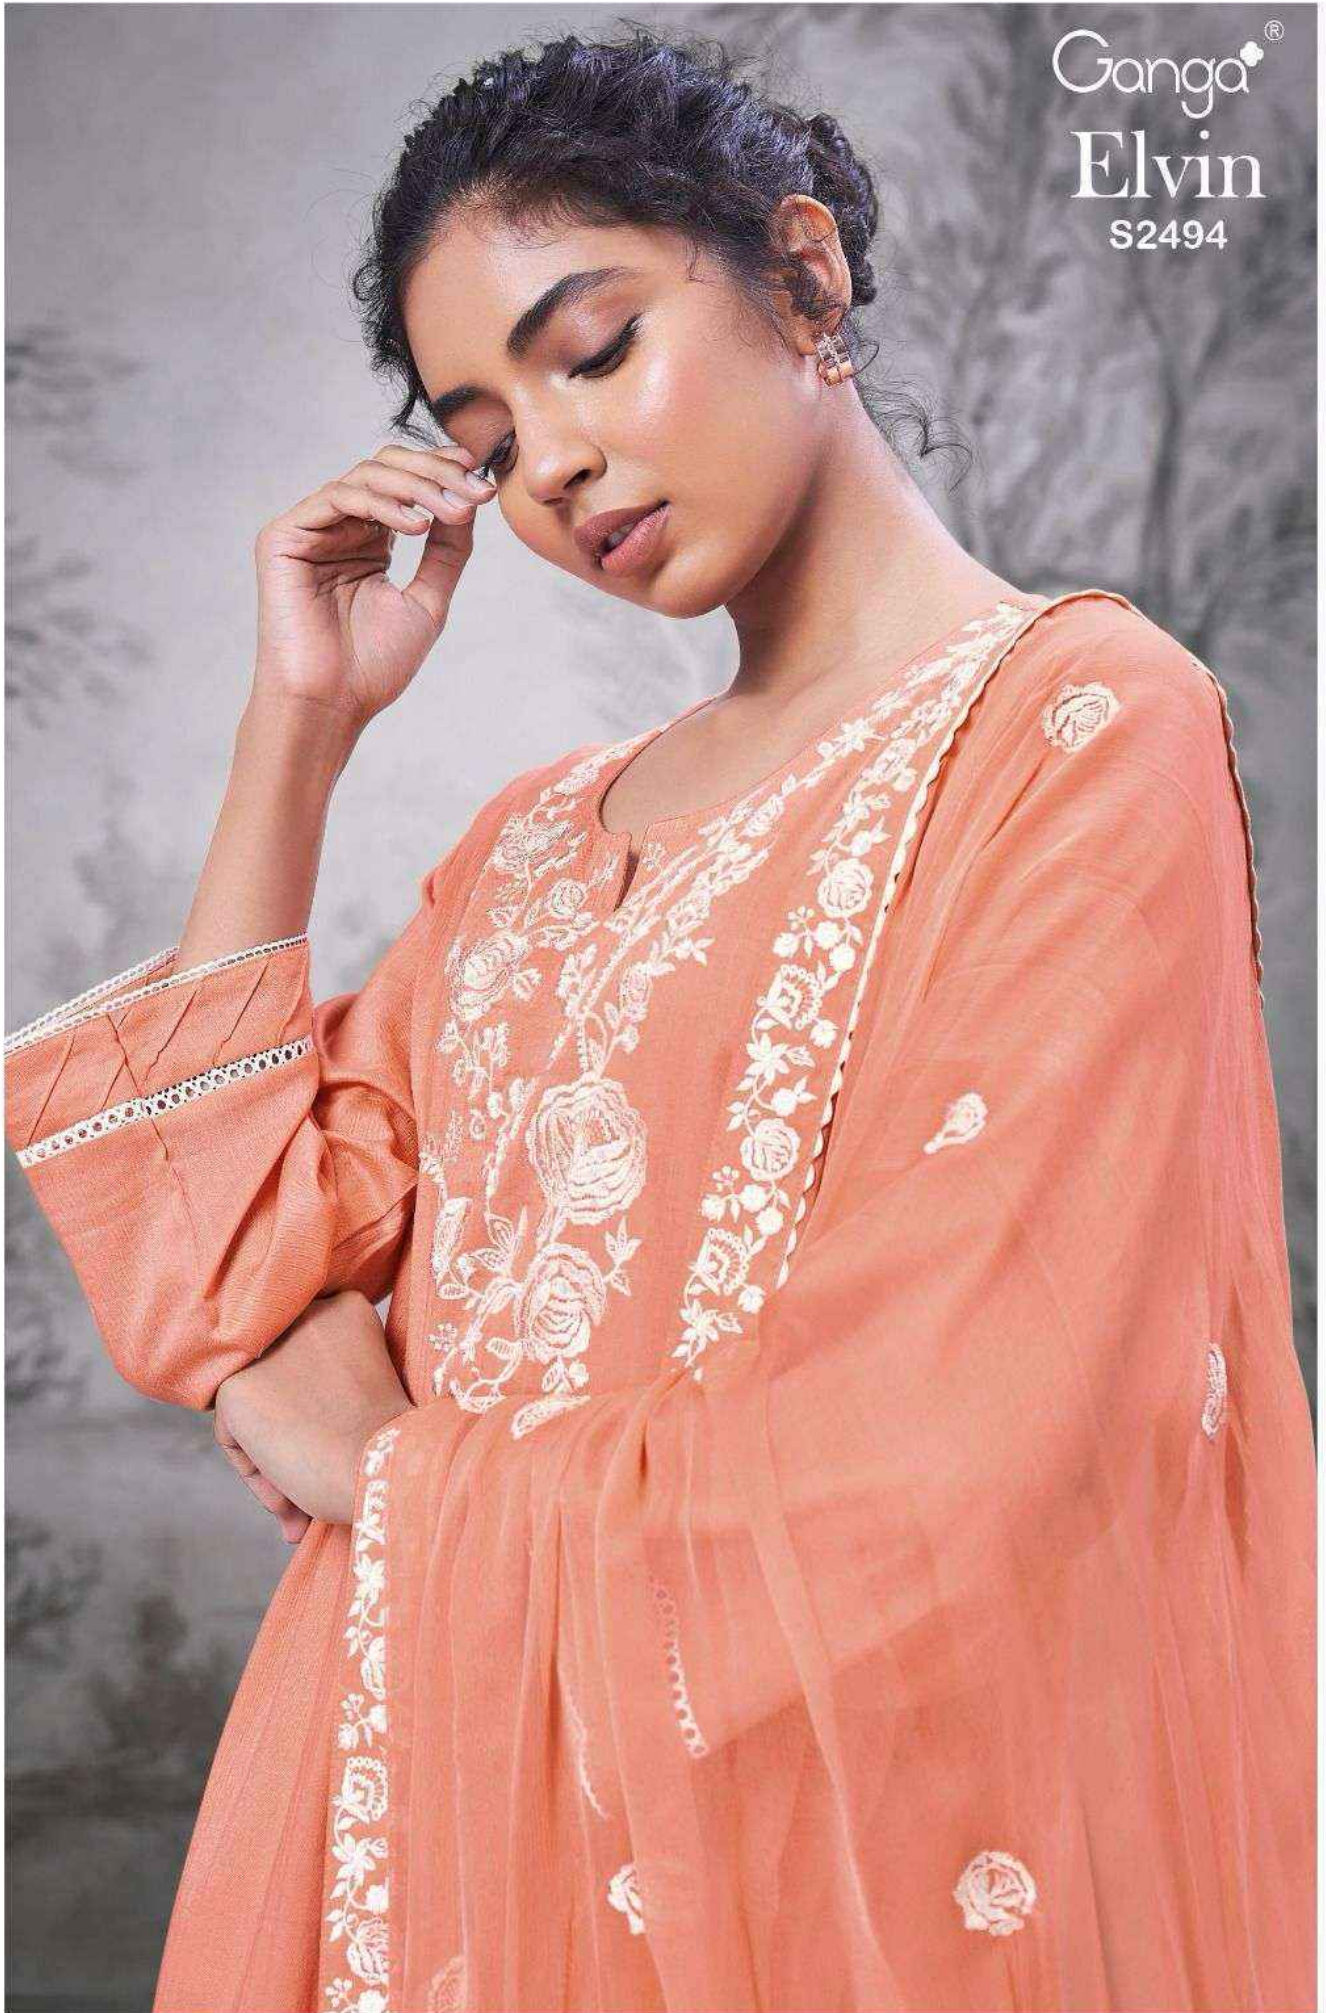

Ganga®
Elvin
S2494