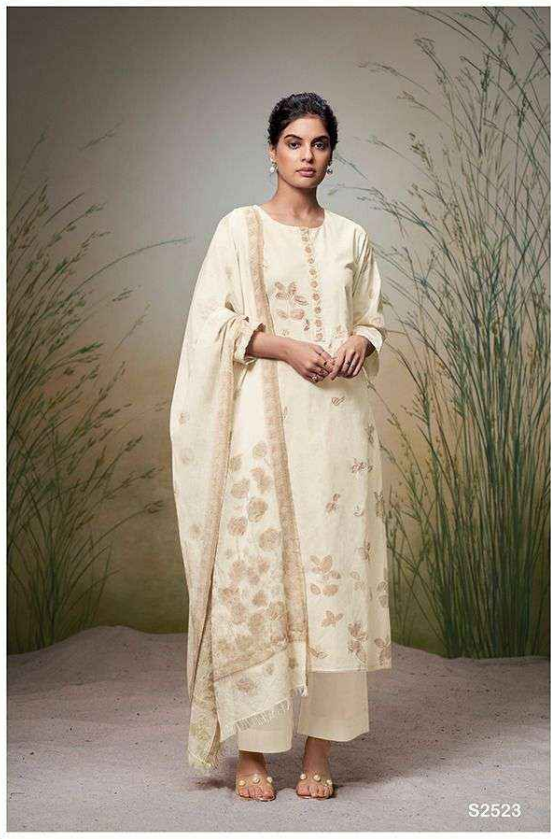

S2523

Ganga®

S2523

Ganga®

Petura

S2523

PRODUCT NAME	<b>PETURA</b>
D.NO.	S2523
DESCRIPTION	<p><b>TOP</b> PREMIUM COTTON PRINTED WITH EMBROIDERY, HAND WORK AND COTTON LACE</p> <p><b>BOTTOM</b> PREMIUM COTTON SOLID COLOUR</p> <p><b>DUPATTA</b> PREMIUM WOVEN JACQUARD</p>
HSN CODE	<b>520851</b>
WHOLESALE PRICE	<b>1940/- EACH+GST(EXTRA)</b>