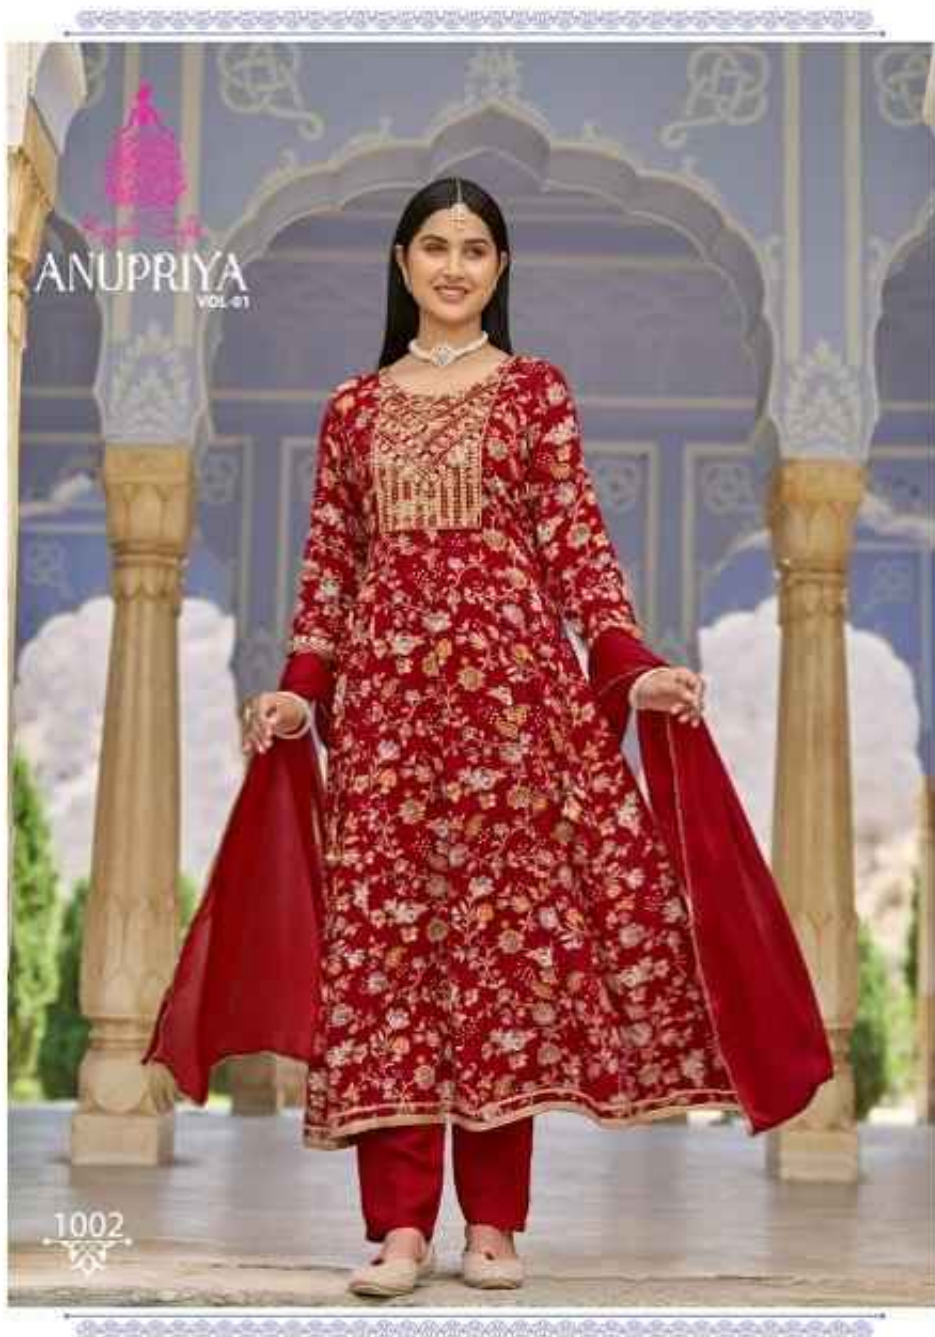

ANUPRIYA
VOL. 01

1002