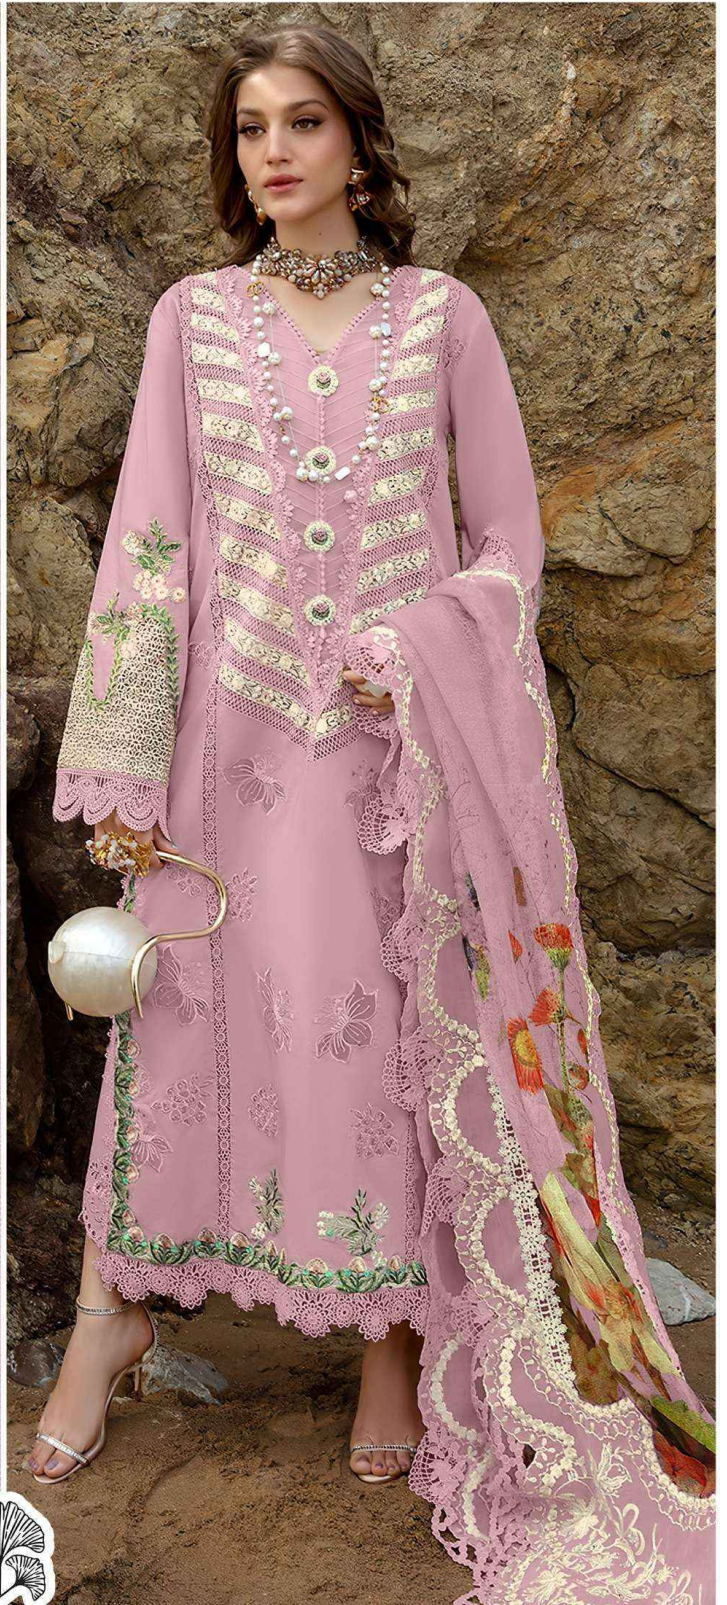

ZAHA

GUL AHMED

VOL-2

GUL AHMED
VOL-2

ZAHA

D.No.10331-A

TOP Cambric Cotton With
Heavy Embroidery Work

BOTTOM-INNER Semi Lawn

DUPATTA Tubby Silk with
Print

GUL AHMED
VOL-2

ZAHA

D.No.10331-C

TOP Cambric Cotton With
Heavy Embroidery Work

BOTTOM-INNER Semi Lawn

DUPATTA Tubby Silk with
Print

GUL AHMED
VOL-2

ZAHA

D.No.10331-B

TOP Cambric Cotton With
Heavy Embroidery Work

BOTTOM-INNER Semi Lawn

DUPATTA Tubby Silk with
Print

GUL AHMED
VOL-2

ZAHA

D.No.10331-D

TOP Cambric Cotton With
Heavy Embroidery Work

BOTTOM-INNER Semi Lawn

DUPATTA Tubby Silk with
Print

ZAHA

GUL AHMED
VOL-2

TOP Cambric Cotton With
Heavy Embroidery Work

BOTTOM-INNER
Semi Lawn

DUPATTA Tubby Silk with
Print