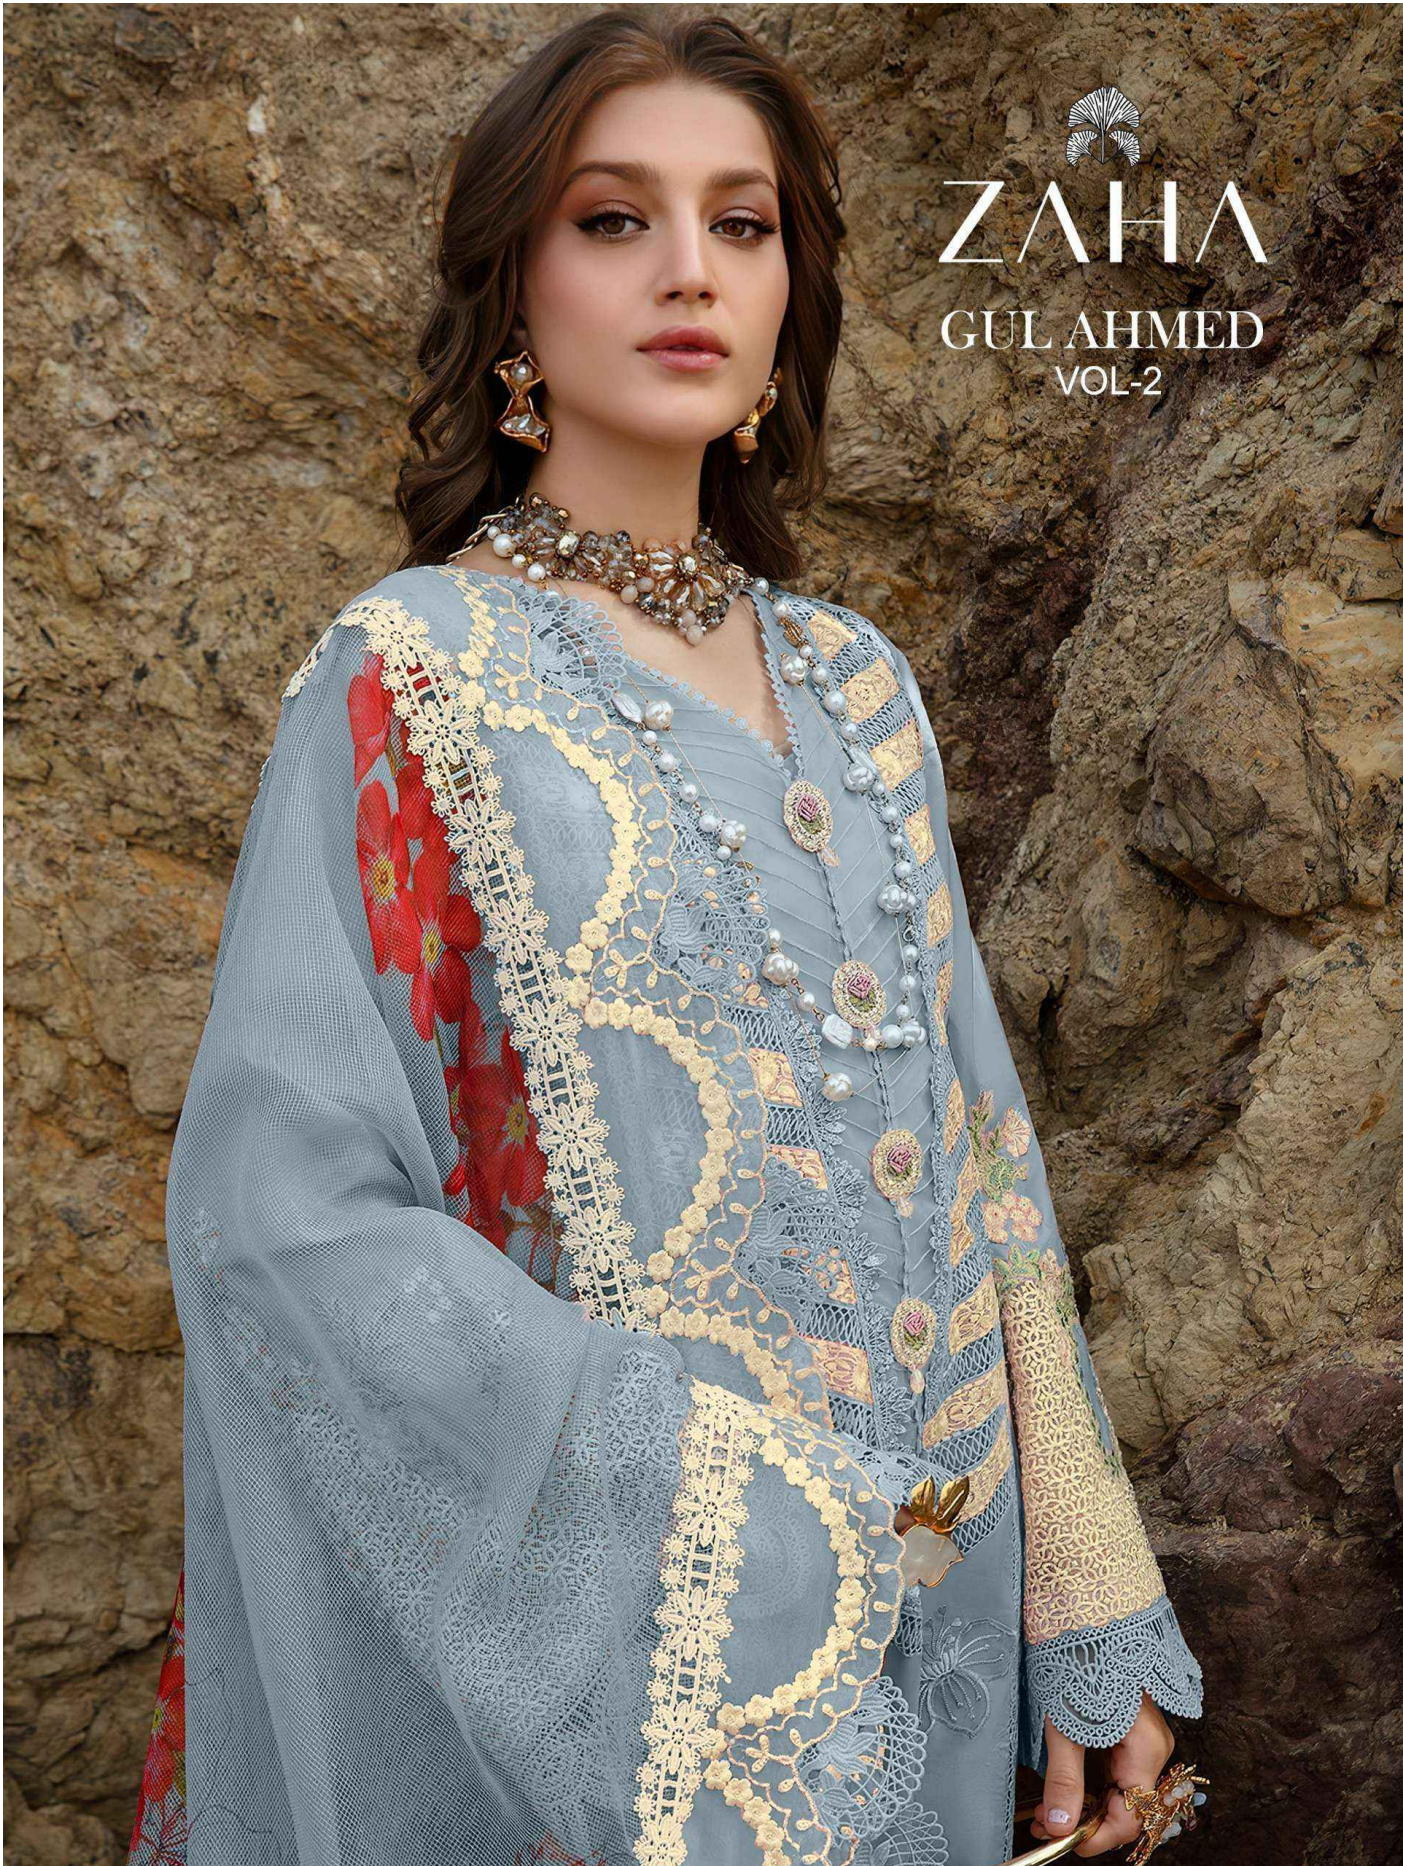

ZAHA

GUL AHMED

VOL-2

GUL AHMED
VOL-2

ZAHA

D.No.10331-A

TOP Cambric Cotton With
Heavy Embroidery Work

BOTTOM-INNER Semi Lawn

DUPATTA Tubby Silk with
Print

GUL AHMED
VOL-2

ZAHA

D.No.10331-C

TOP Cambric Cotton With
Heavy Embroidery Work

BOTTOM-INNER Semi Lawn

DUPATTA Tubby Silk with
Print

GUL AHMED
VOL-2

ZAHA

D.No.10331-B

TOP Cambric Cotton With
Heavy Embroidery Work

BOTTOM-INNER Semi Lawn

DUPATTA Tubby Silk with
Print

GUL AHMED
VOL-2

ZAHA

D.No.10331-D

TOP Cambric Cotton With
Heavy Embroidery Work

BOTTOM-INNER Semi Lawn

DUPATTA Tubby Silk with
Print

ZAHA

GUL AHMED
VOL-2

TOP Cambric Cotton With
Heavy Embroidery Work

BOTTOM-INNER
Semi Lawn

DUPATTA Tubby Silk with
Print