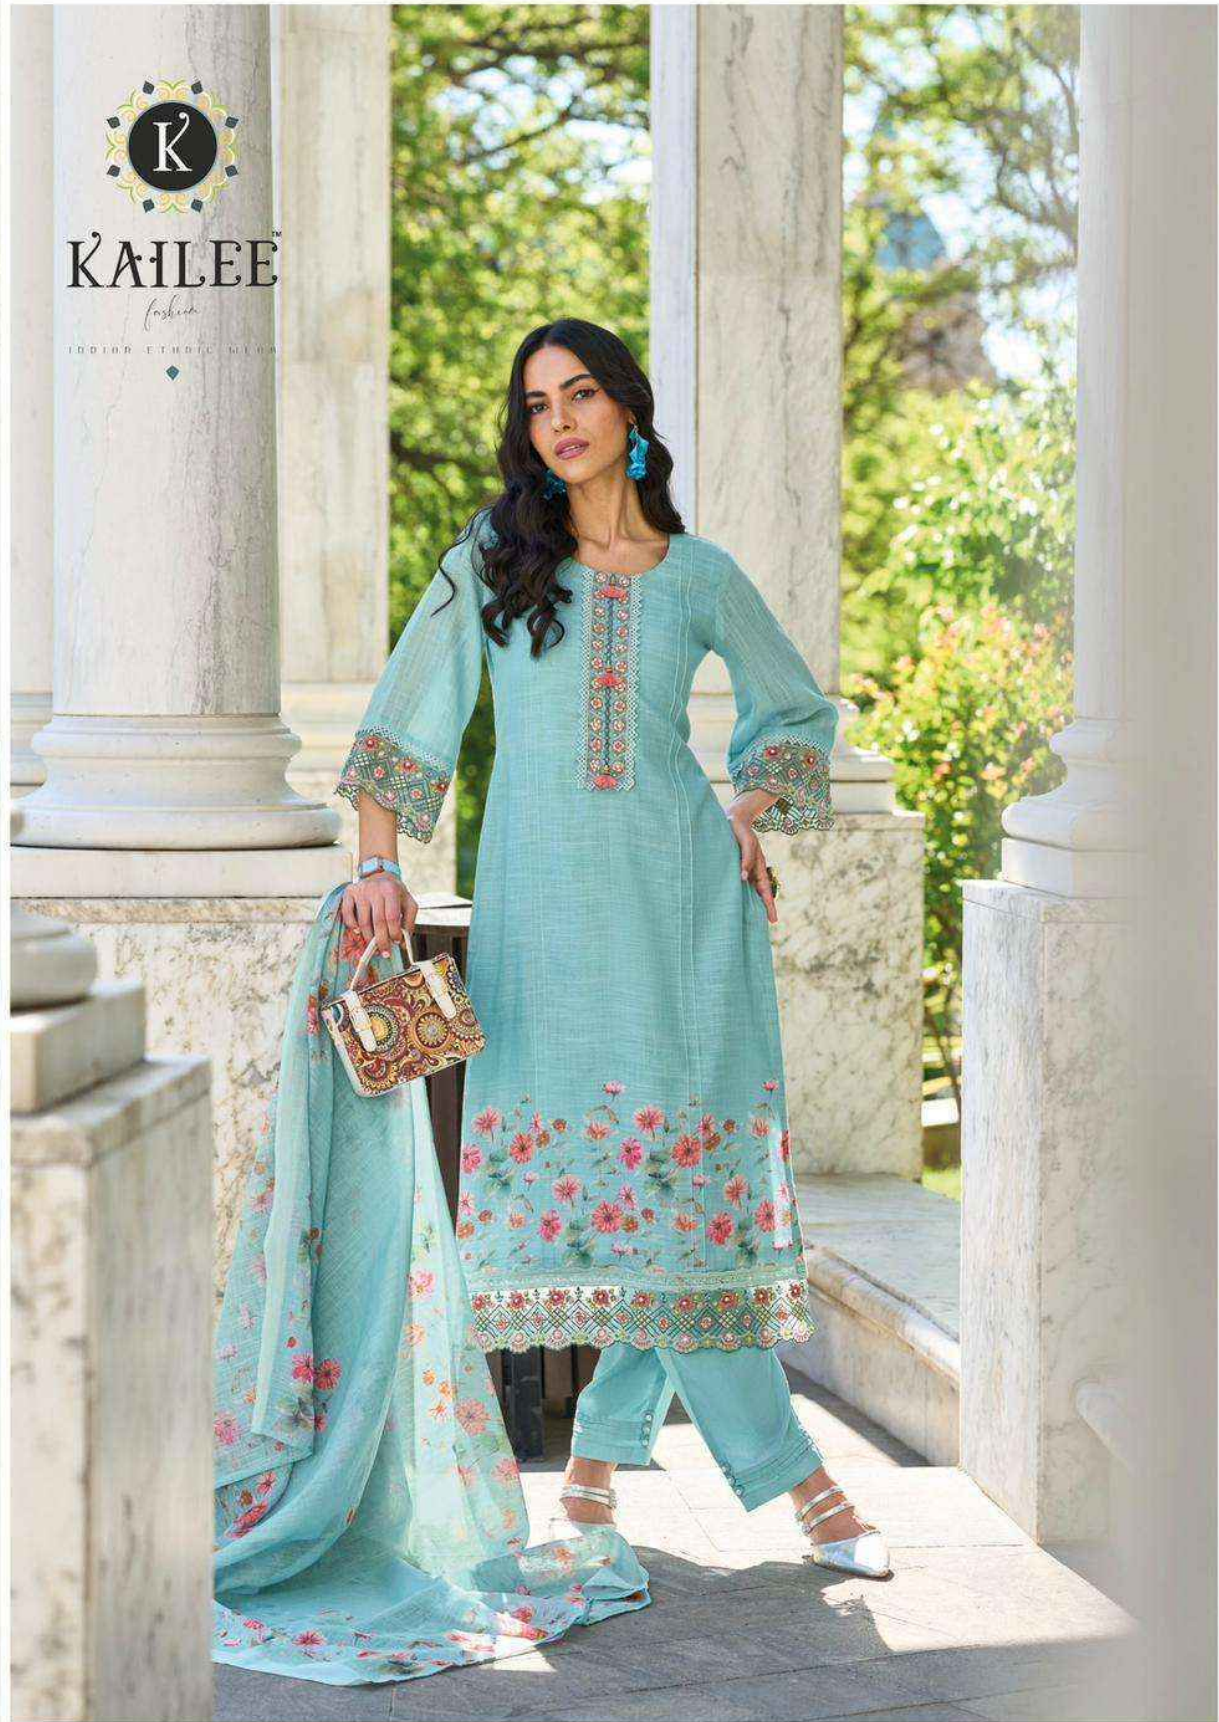

KAILEE™

Womens
CLOTHING

IZHAAR

VOL - 3

KAILEE™

Fashion

100% COTTON WEAR

KAILEE™

fashion

TODAY ETHNIC MIND

AN INSPIRATIONAL FABRICS UNDER THE DESIGNER PRINTED, IS TRUE TO ITS NAME, TRADITIONAL AND FOR WOMAN FROM ALL WALKS OF LIFE.

IZHAR - 42735

KAILEE™

fashion

100% NATURAL FIBER WEAR

IZHAR - 42734

PURE ELEGANCE WITH **ALLURING FLORAL** PATTERNS ON LACY FABRIC AND ADD GLAMOUR TO **YOUR STYLE**

IZHAR - **42734**

KAILEE™

couture

100% COTTON | 100% SILK

IZHAR - 42731

IZHAR - 42732

IZHAR - 42733