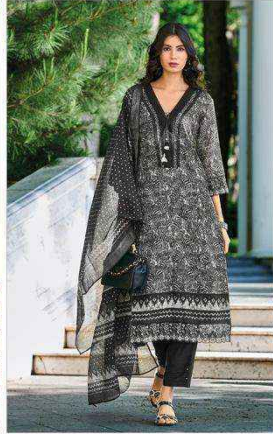

fashion

TODAY ETHNIC MIND

AN INSPIRATIONAL FABRICS UNDER THE DESIGNER PRINTED, IS TRUE TO ITS NAME, TRADITIONAL AND FOR WOMAN FROM ALL WALKS OF LIFE.

IZHAR - 42735

KAILEE™

fashion

100% NATURAL FIBER WEAR

IZHAR - 42734

PURE ELEGANCE WITH **ALLURING FLORAL** PATTERNS ON LACY FABRIC AND ADD GLAMOUR TO **YOUR STYLE**

IZHAR - **42734**

KAILEE™

couture

100% COTTON | 100% SILK

IZHAR - 42731

IZHAR - 42732

IZHAR - 42733