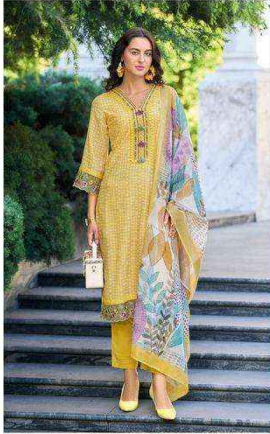

fashion

TODAY ETHNIC MIND

AN INSPIRATIONAL FABRICS UNDER THE DESIGNER PRINTED, IS TRUE TO ITS NAME, TRADITIONAL AND FOR WOMAN FROM ALL WALKS OF LIFE.

IZHAR - 42735

KAILEE™

fashion

100% NATURAL FIBER WEAR

IZHAR - 42734

PURE ELEGANCE WITH **ALLURING FLORAL** PATTERNS ON LACY FABRIC AND ADD GLAMOUR TO **YOUR STYLE**

IZHAR - **42734**

KAILEE™

couture

100% COTTON | 100% SILK

IZHAR - 42731

IZHAR - 42732

IZHAR - 42733

IZHAR - 42734

IZHAR - 42735

IZHAR - 42736

KALEE
fashions

IZHAAR

VOL - 3

KAILEE™

Womens
CLOTHING WEAR