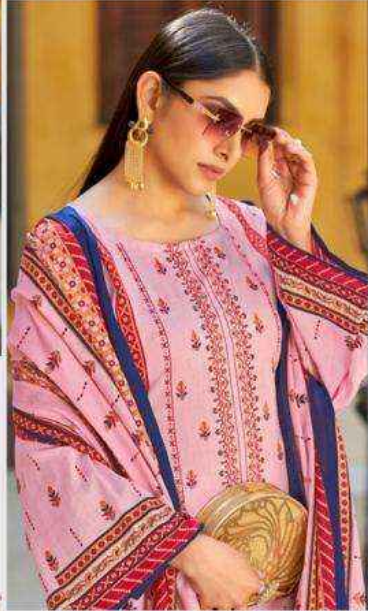

ADAN'S LIBAS®

Bin Saeed
VOL-02

2001

ADAN'S LIBAS®

2003

Graceful Beauty

A stylish but subtle colour that is perfect for any morning event.
Shimmer in this incredible ensemble.

2002