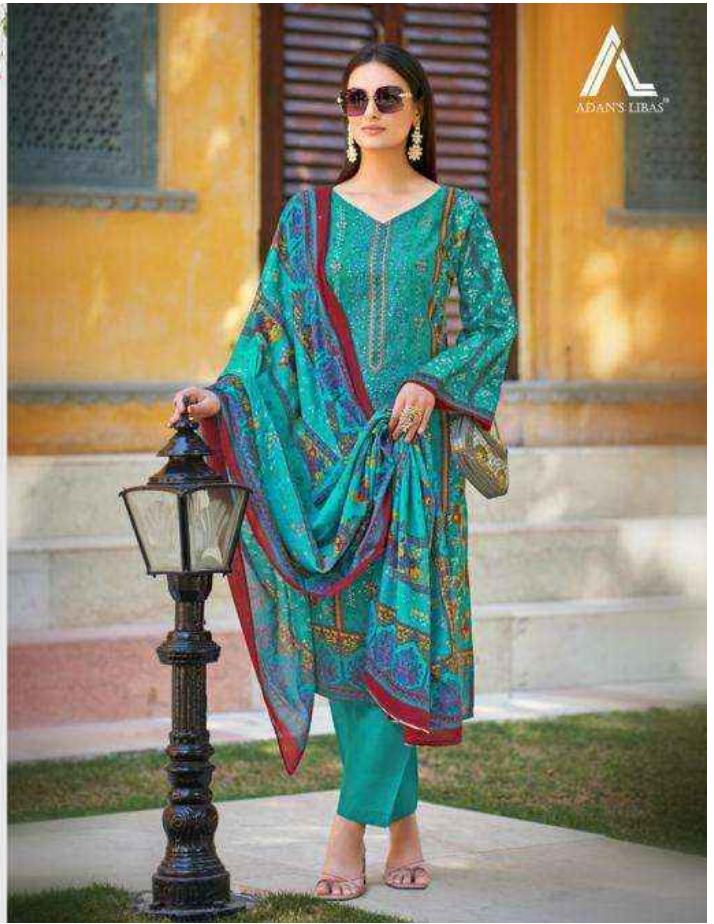

ADAN'S LIBAS