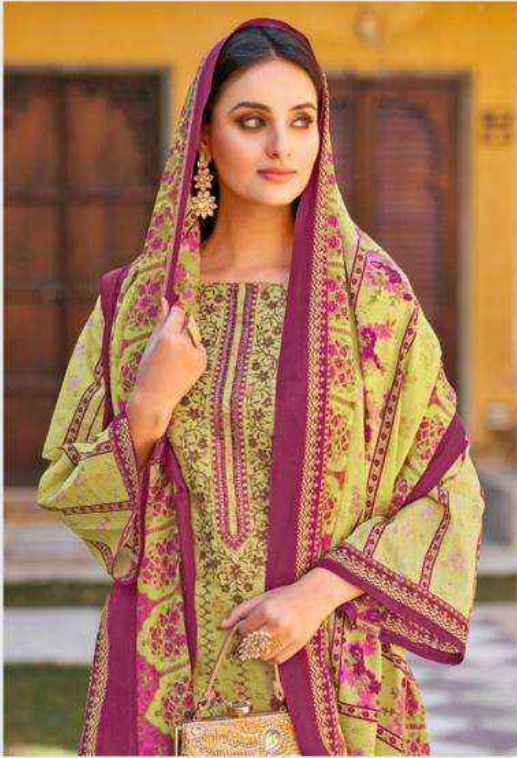

2008

ADAN'S LIBAS

Graceful Beauty