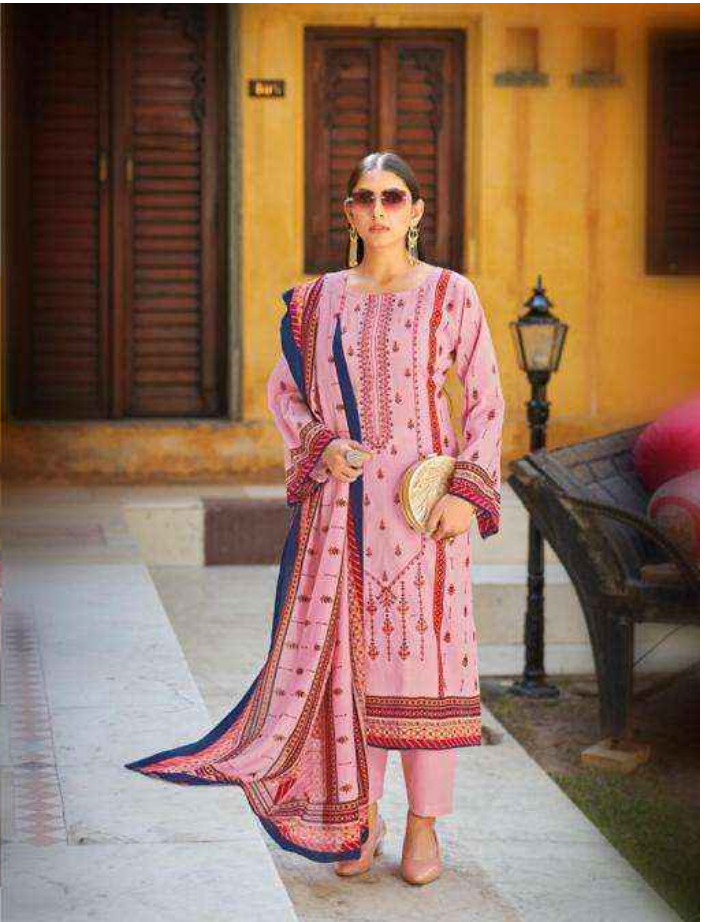

ADAN'S LIBAS®

Bin Saeed
VOL-02

2001

ADAN'S LIBAS®

2003

Graceful Beauty

A stylish but subtle colour that is perfect for any morning event.
Shimmer in this incredible ensemble.

2002