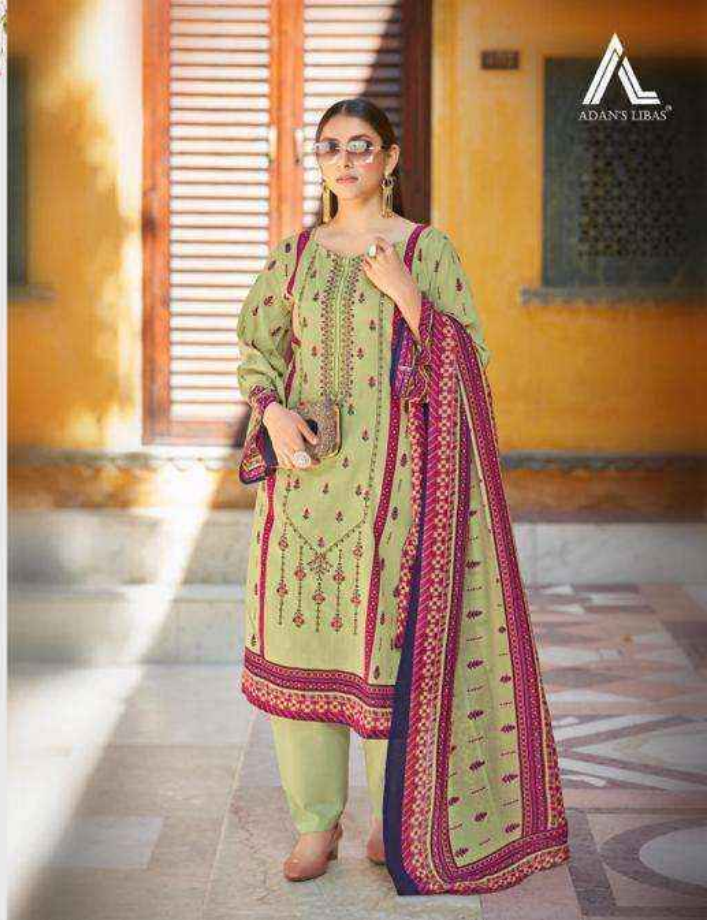

ADAN'S LIBAS®

*Bin Saeed*  
VOL-02

2001

ADAN'S LIBAS®

2003

Graceful Beauty

A stylish but subtle colour that is perfect for any morning event.  
Shimmer in this incredible ensemble.

2002