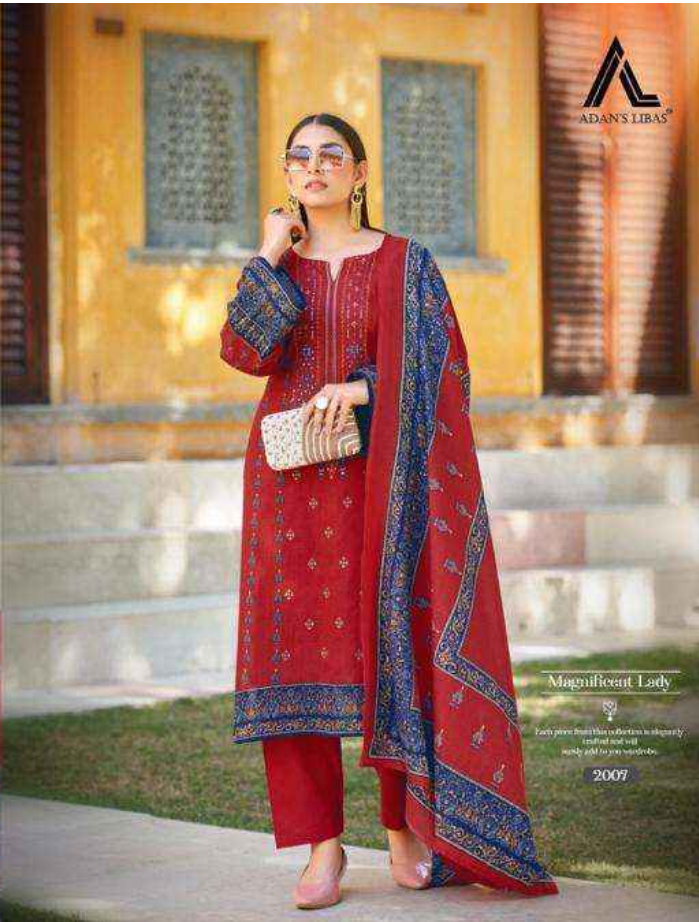

ADAN'S LIBAS

Magnificent Lady

Each piece from this collection is elegantly crafted and will surely add to your wardrobe.

2007