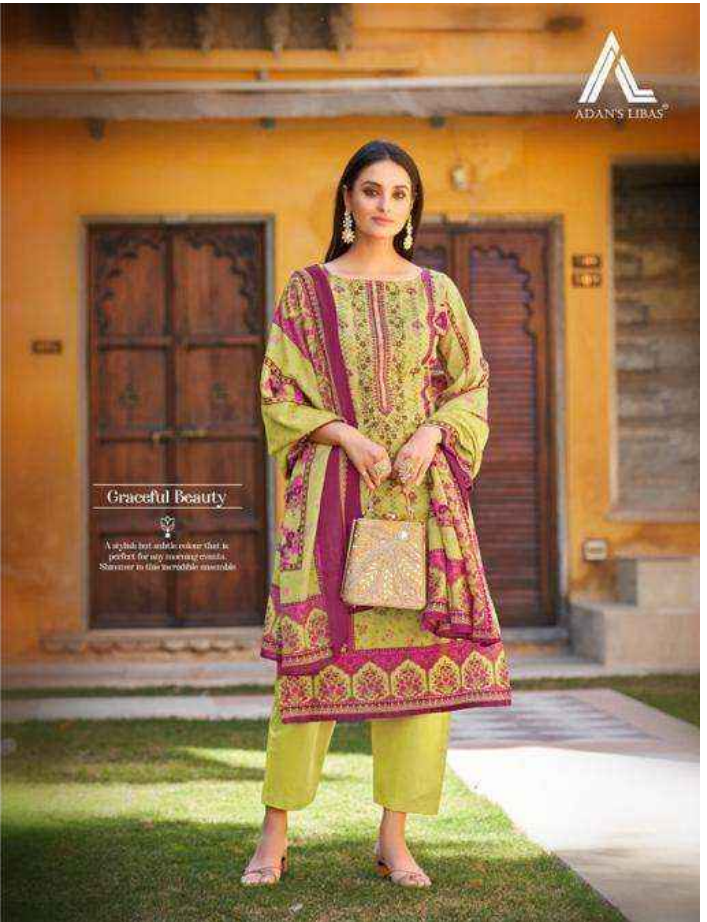

ADAN'S LIBAS

Graceful Beauty