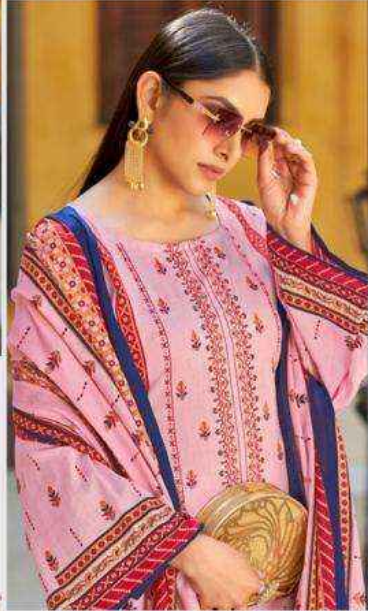

ADAN'S LIBAS®

*Bin Saeed*  
VOL-02

2001

ADAN'S LIBAS®

2003

Graceful Beauty

A stylish but subtle colour that is perfect for any morning event.  
Shimmer in this incredible ensemble.

2002