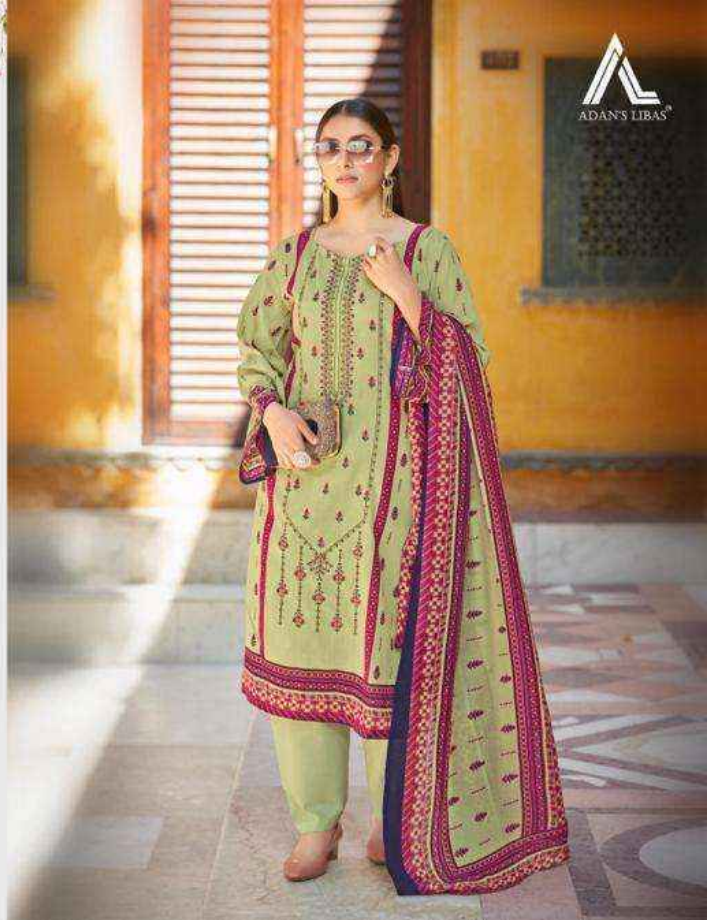

ADAN'S LIBAS®

Bin Saeed
VOL-02

2001

ADAN'S LIBAS®

2003

Graceful Beauty

A stylish but subtle colour that is perfect for any morning event.
Shimmer in this incredible ensemble.

2002