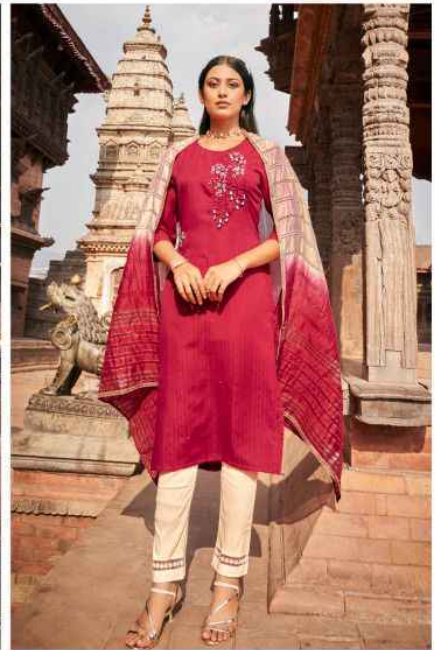

# YOU | SAMARA

BE-YOU-TIFUL  
By WANNA *Lipika*

YOU  
BE-YOU-TIFUL

YOU  
BE-YOU-TIFUL

2104 | Attractive embroidery work with beautiful contrast color makes the outfit more attractive.

YOU  
BE-YOU-TIFUL

Beautiful color with great design sequence work that makes everyone look at you. | 2105

YOU  
BE-YOU-TIFUL

2101

2102

2103

2104

2105

2106

**YOU**  
BE-YOU-TIFUL