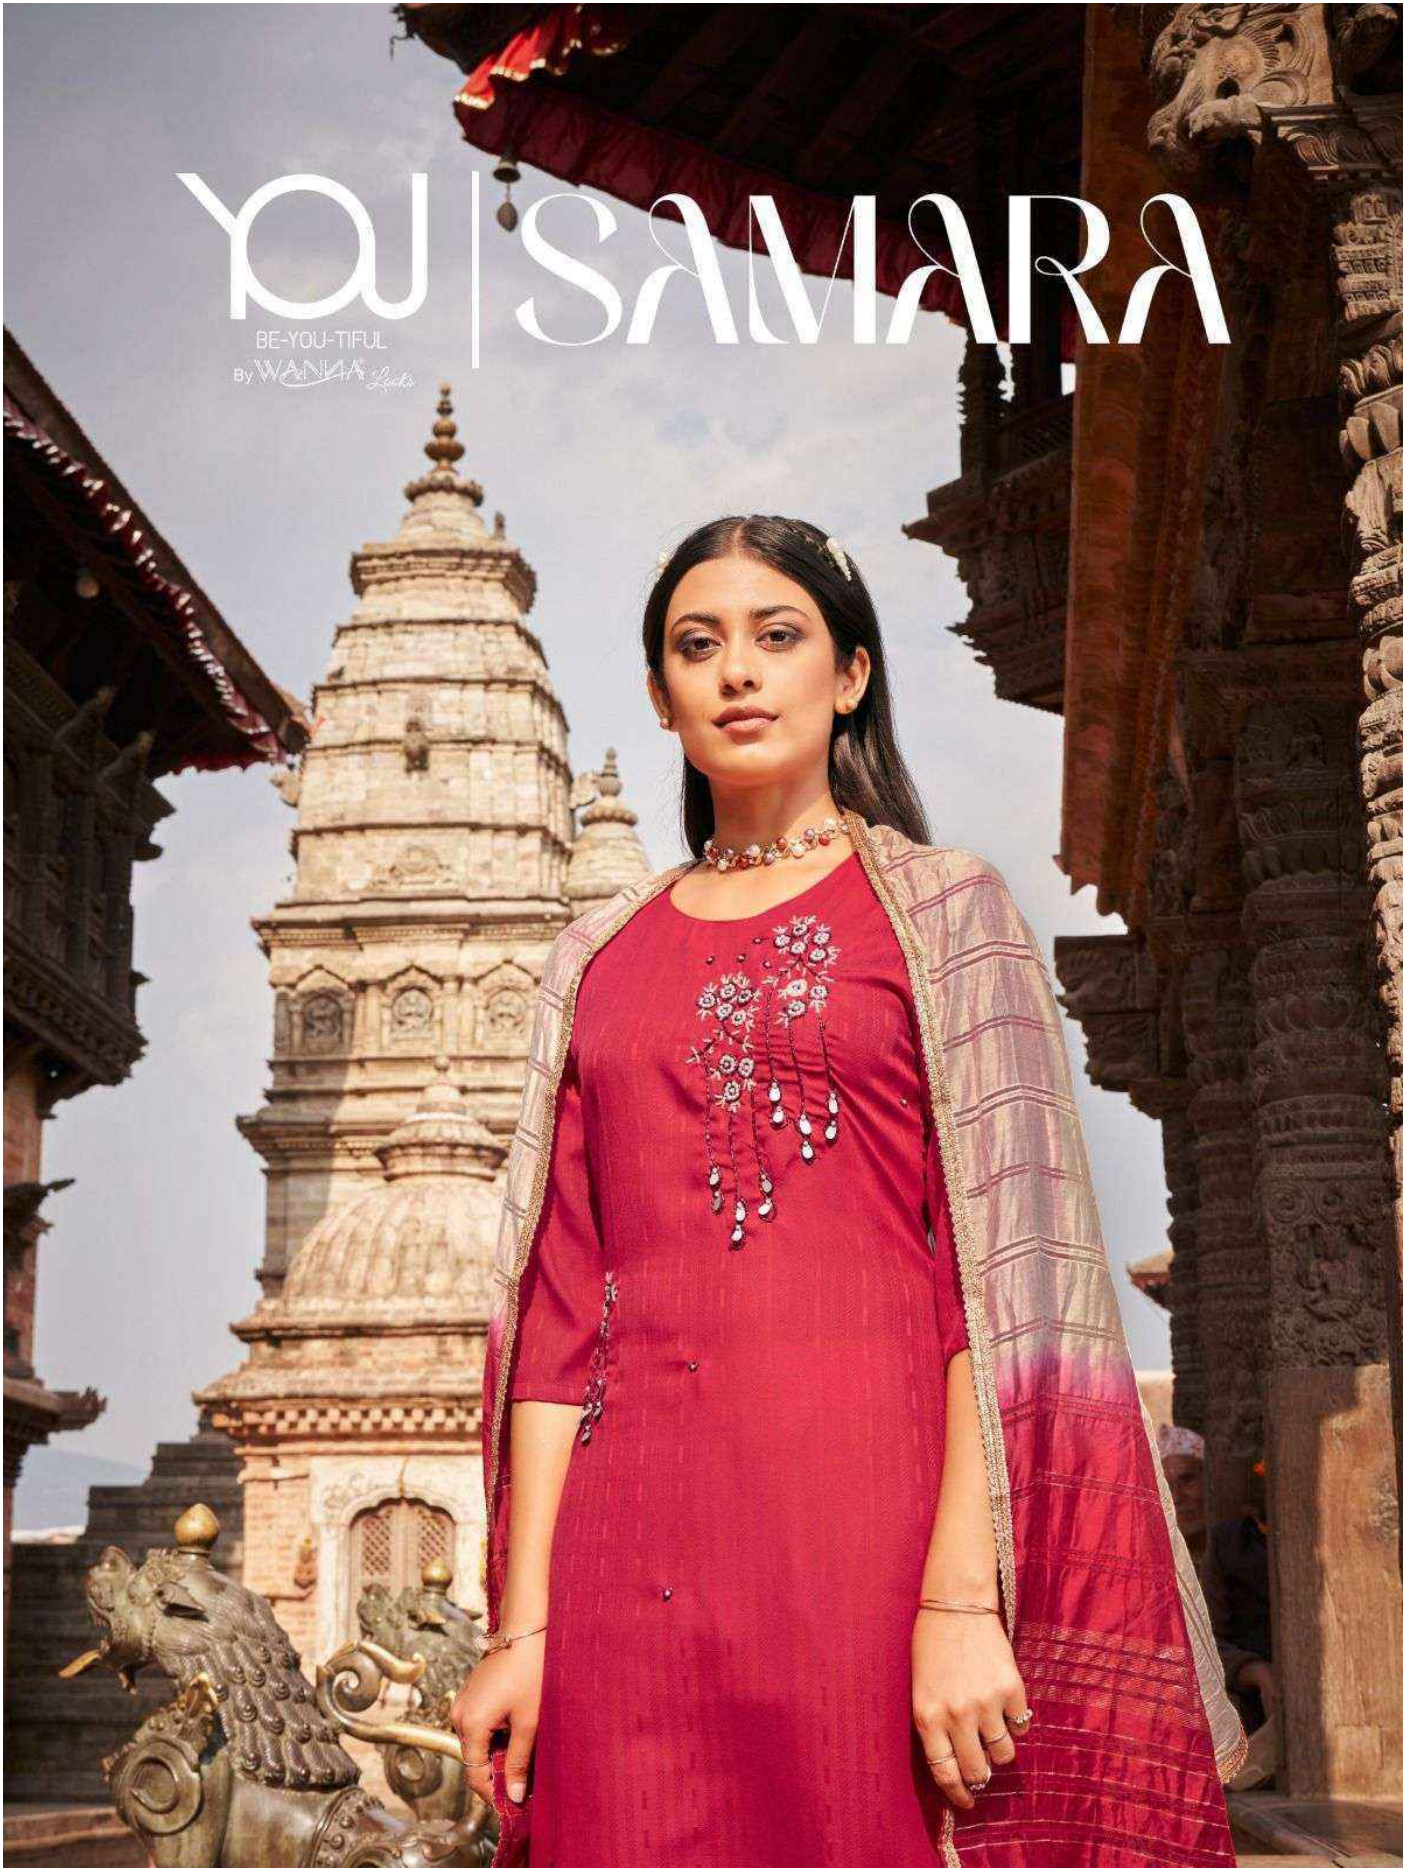

# YOU | SAMARA

BE-YOU-TIFUL  
By WANNA *Lipika*

YOU  
BE-YOU-TIFUL

YOU  
BE-YOU-TIFUL

2104 | Attractive embroidery work with beautiful contrast color makes the outfit more attractive.

YOU  
BE-YOU-TIFUL

Beautiful color with great design sequence work that makes everyone look at you. | 2105

**SAMARA**