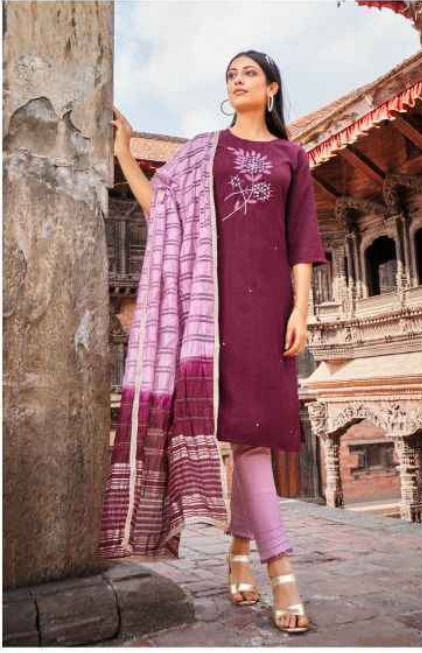

# YOU | SAMARA

BE-YOU-TIFUL  
By WANNA *Lipika*

YOU  
BE-YOU-TIFUL

YOU  
BE-YOU-TIFUL

2104 | Attractive embroidery work with beautiful contrast color makes the outfit more attractive.

YOU  
BE-YOU-TIFUL

Beautiful color with great design sequence work that makes everyone look at you. | 2105

YOU  
BE-YOU-TIFUL

2101

2102

2103

2104

2105

2106

**YOU**  
BE-YOU-TIFUL