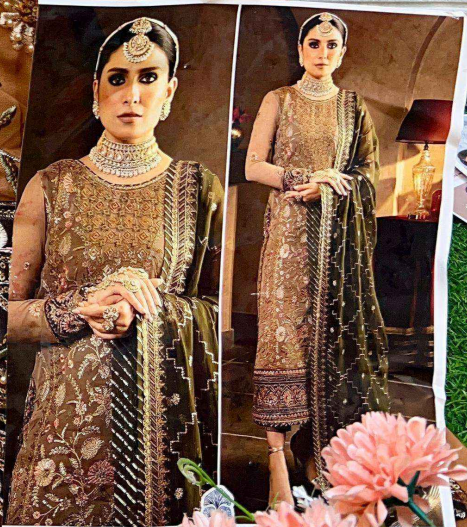

ZAHA

KHUSBOO

VOL-09

**KHUSBOO**  
VOL-09

**ZAHA**

D.No.10323

**TOP** Faux Georgette  
with Embroidery

**BOTTOM-INNER** Dull Santoon

**DUPATTA** Faux Georgette  
with Embroidery

**KHUSBOO**  
VOL-09

**ZAHA**

D.No.10324

**TOP** Faux Georgette  
with Embroidery

**BOTTOM-INNER** Dull Santoon

**DUPATTA** Faux Georgette  
with Embroidery

**KHUSBOO**  
VOL-09  
TOP Faux Georgette  
with Embroidery

**KHUSBOO**  
VOL-09  
TOP Faux Georgette  
with Embroidered

**KHUSBOO**  
VOL-09

**ZAHA**

D.No.10325

**TOP** Faux Georgette  
with Embroidery

**BOTTOM-INNER** Dull Santoon

**DUPATTA** Faux Georgette  
with Embroidery

**KHUSBOO**  
VOL-09

  
**ZAHA**

**TOP** Cambric Cotton With  
Heavy Embroidery Work

**BOTTOM-INNER** Semi Lawn

**DUPATTA** Tubby Silk with Print

10323

10324

10325