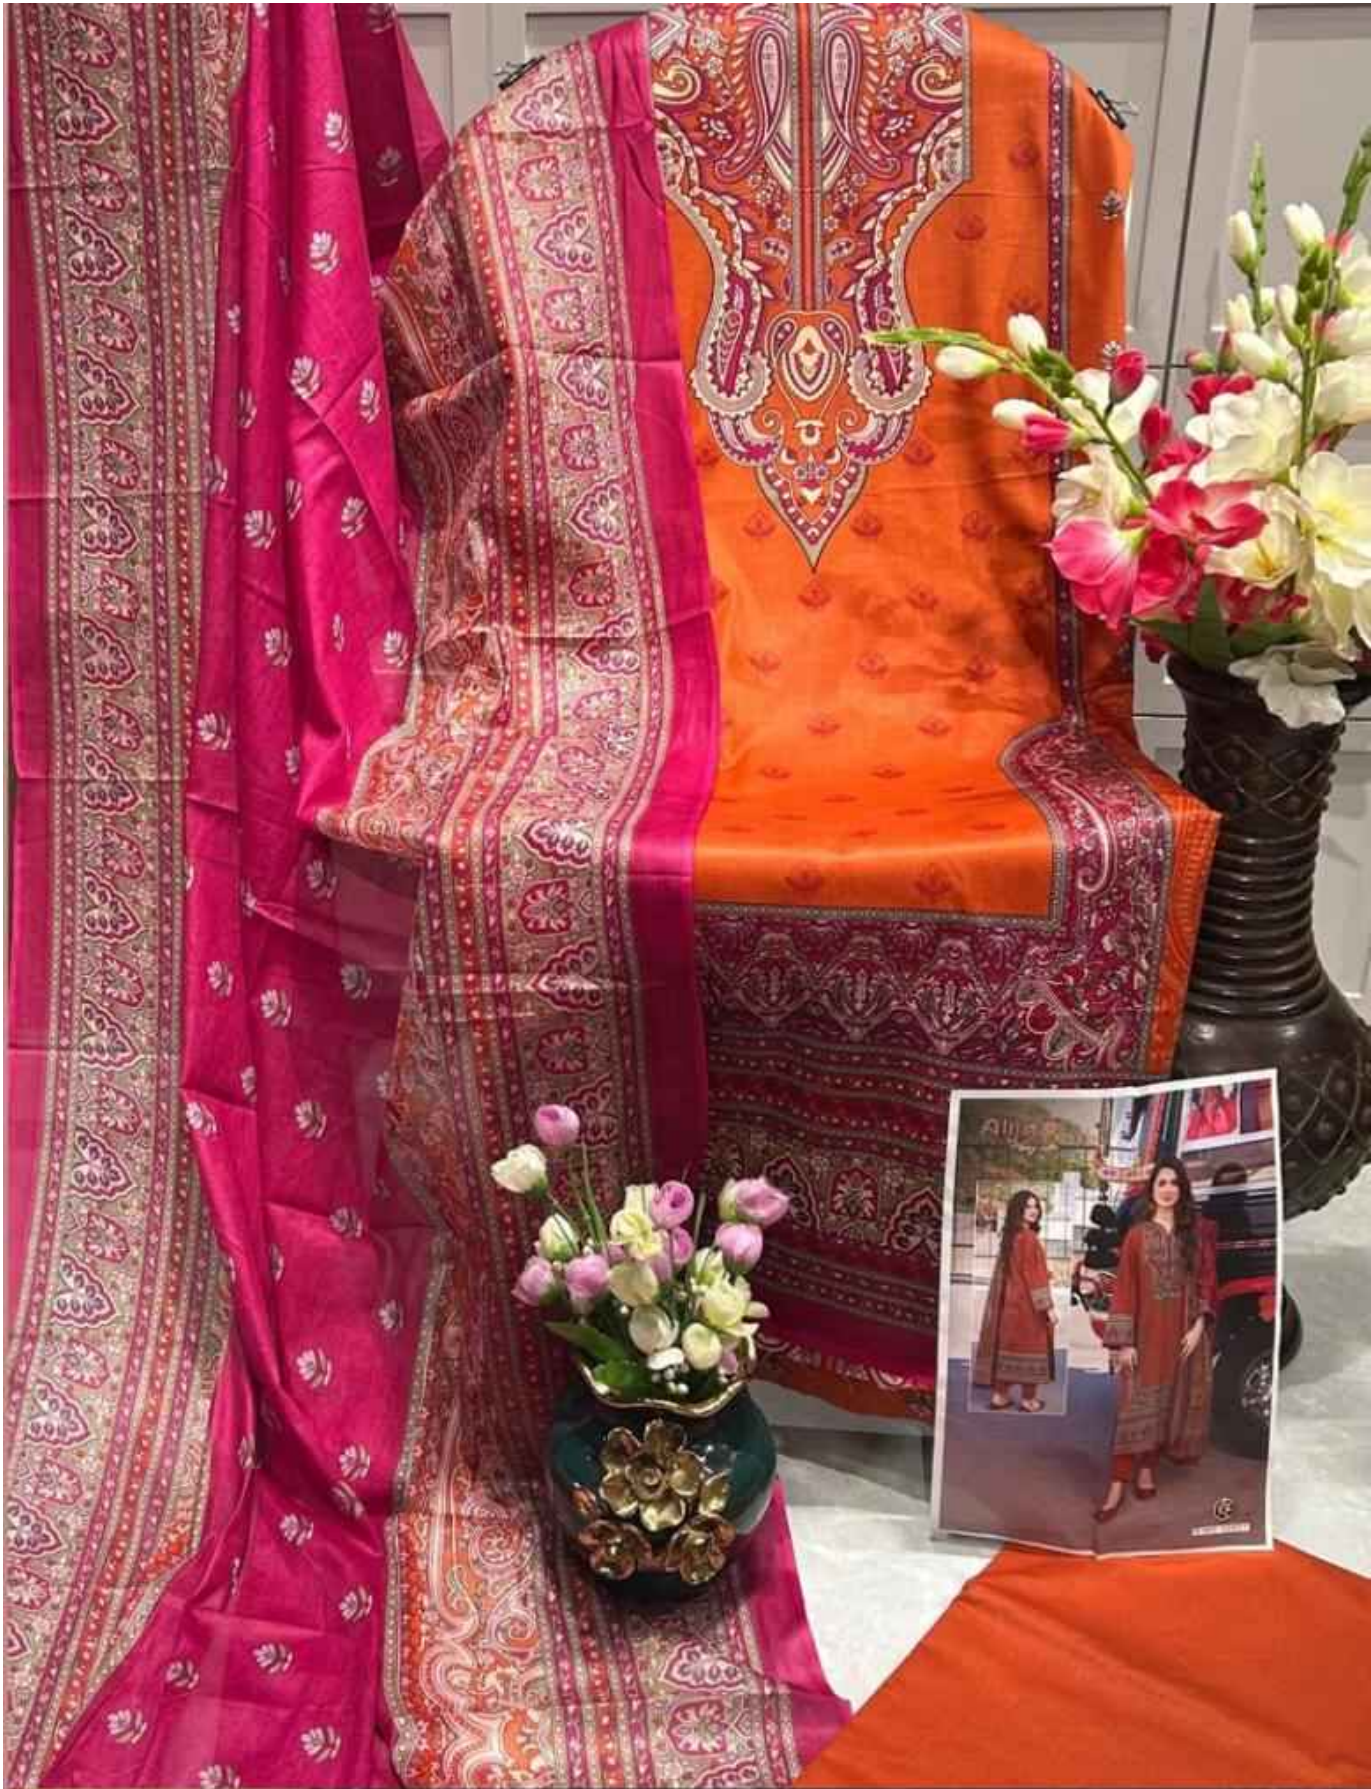

100% COTTON

Alia.B

Vol-30

Heavy Cotton Luxury Collection.