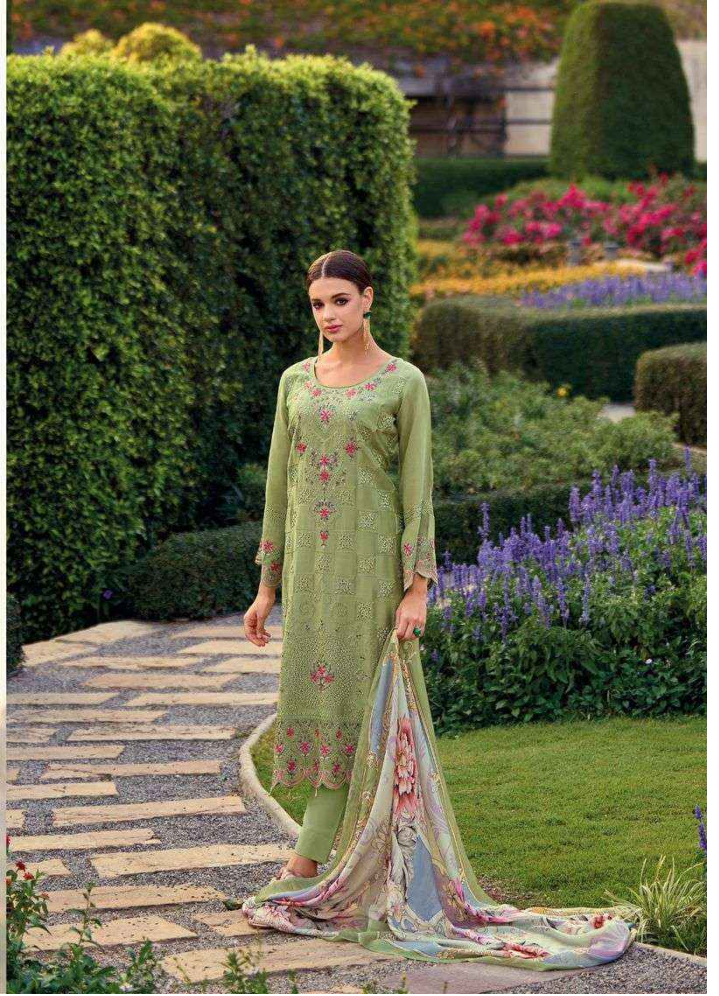

Sarisha

VOL .4

CINDERELLA[®]
DESIGNER
Sahar Ali

DESIGN NO.10631

CINDERELLA
Design by
Saff

DESIGN NO. 10633

DESIGN NO.10630

DESIGN NO.10631

DESIGN NO.10634

DESIGN NO.10635

DESIGN NO.10632

DESIGN NO.10633

DESIGN NO.10636

CINDERELLA®
Designed by
Sarisha
VOL. 4

Sarisha

VOL .4