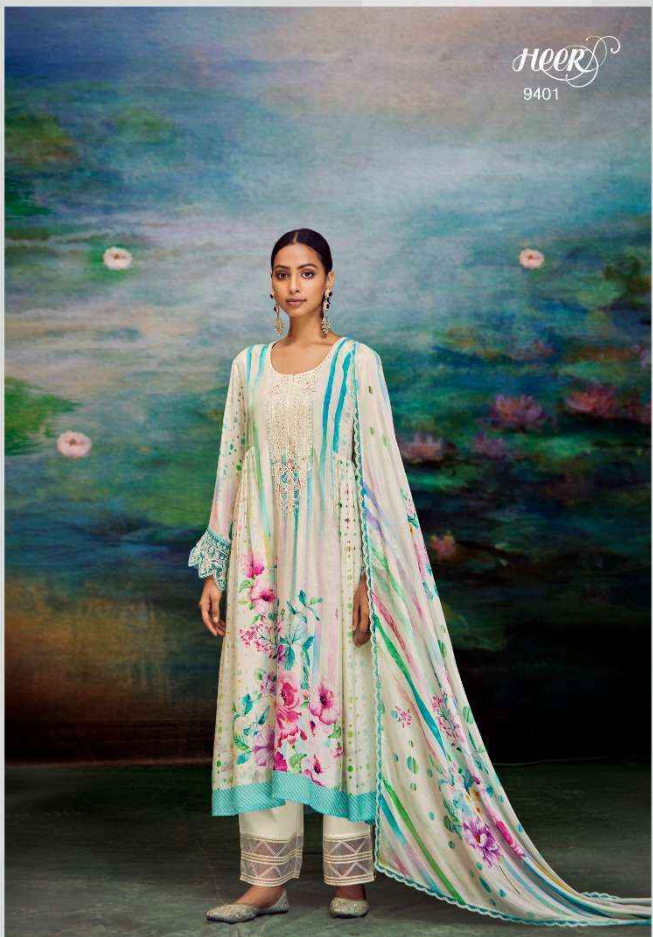

HEER

ਸ਼ਕੀਨੋ شكینو
SHAKINO

HEER

CONTEMPORARY ELEGANCE

9403

ਸ਼ਕੀਨੋ
SHAKINO

DUPATTA

PURE CHINNON WITH DIGITAL PRINT AND
DORI SCALLOPED EMBROIDERY ON ORGANZA

TOP

PURE MUSLIN WITH DIGITAL PRINT DORI
EMBROIDERY ON NECKLINE, ORGANZA DORI SCALLOPED
EMBROIDERY ON SLEEVES

BOTTOM

PURE MUSLIN HEAVY WITH DORI EMBROIDERY ON ORGANZA

Heer
BY KIMORA

HEER

ਸ਼ਕੀਨੋ
SHAKINO

9401