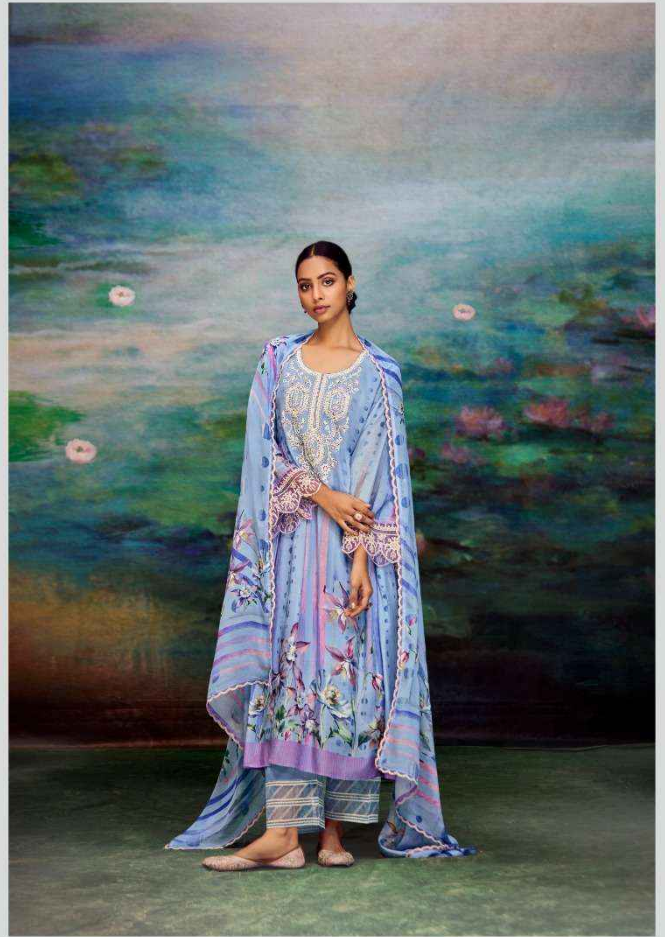

Heer

ਸ਼ਕੀਨੋ شكینو
SHAKINO

HEER

CONTEMPORARY ELEGANCE

9403

ਸ਼ਕੀਨੋ
SHAKINO

DUPATTA

PURE CHINNON WITH DIGITAL PRINT AND
DORI SCALLOPED EMBROIDERY ON ORGANZA

TOP

PURE MUSLIN WITH DIGITAL PRINT DORI
EMBROIDERY ON NECKLINE, ORGANZA DORI SCALLOPED
EMBROIDERY ON SLEEVES

BOTTOM

PURE MUSLIN HEAVY WITH DORI EMBROIDERY ON ORGANZA

Heer
BY KIMORA

HEER

ਸ਼ਕੀਨੋ
SHAKINO

9401