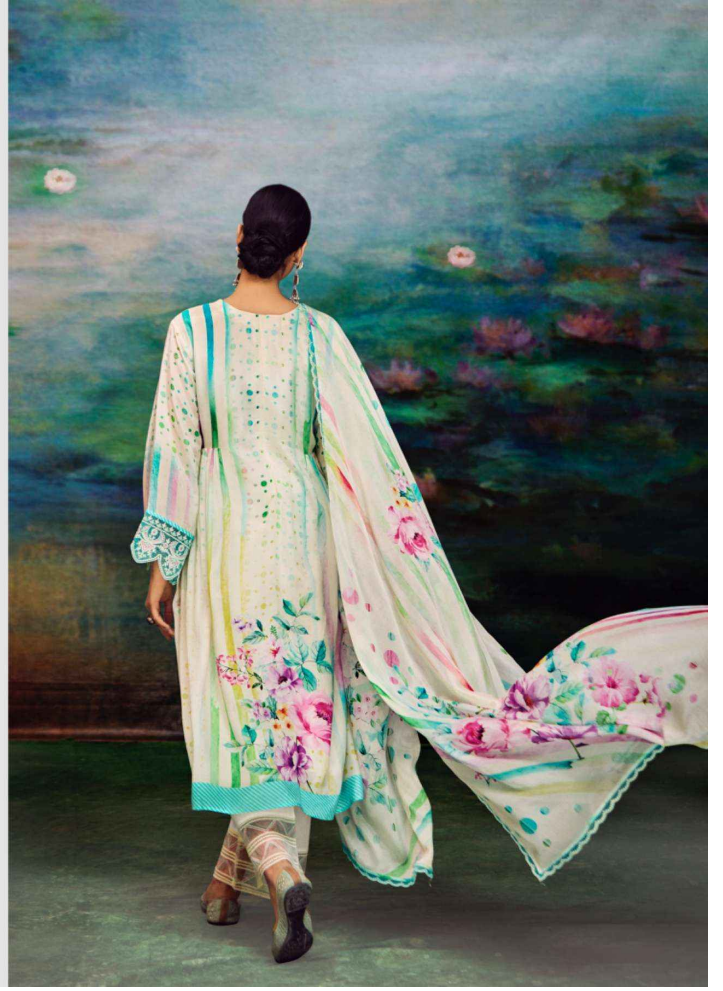

HEER

ਸ਼ਕੀਨੋ شكینو
SHAKINO

HEER

CONTEMPORARY ELEGANCE

9403

ਸ਼ਕੀਨੋ
SHAKINO

DUPATTA

PURE CHINNON WITH DIGITAL PRINT AND
DORI SCALLOPED EMBROIDERY ON ORGANZA

TOP

PURE MUSLIN WITH DIGITAL PRINT DORI
EMBROIDERY ON NECKLINE, ORGANZA DORI SCALLOPED
EMBROIDERY ON SLEEVES

BOTTOM

PURE MUSLIN HEAVY WITH DORI EMBROIDERY ON ORGANZA

Heer
BY KIMORA

HEER

ਸ਼ਕੀਨੋ
SHAKINO

9401