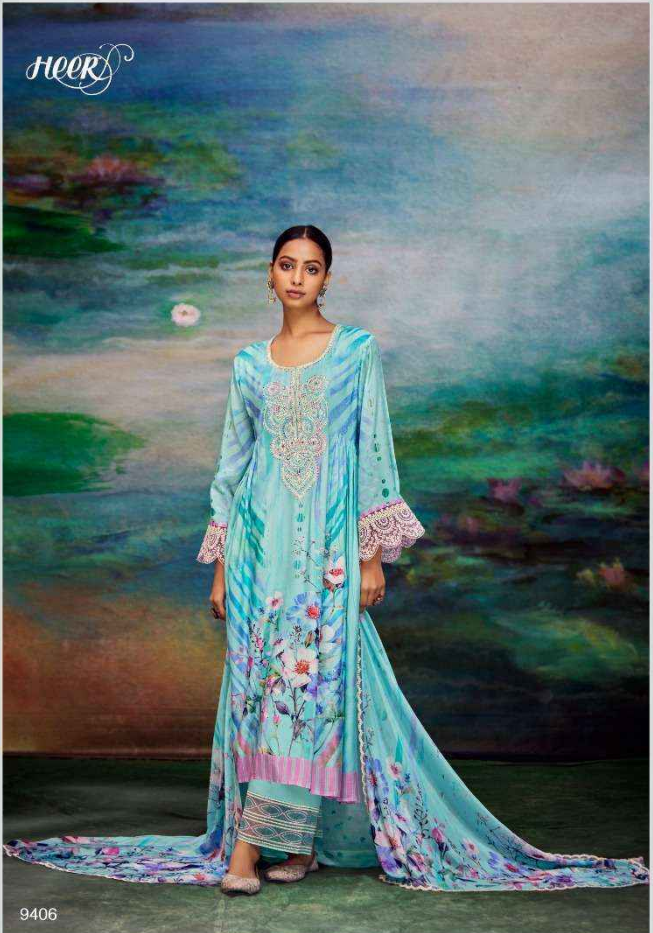

Heer

ਸ਼ਕੀਨੋ شكینو
SHAKINO

HEER

CONTEMPORARY ELEGANCE

9403

ਸ਼ਕੀਨੋ
SHAKINO

DUPATTA

PURE CHINNON WITH DIGITAL PRINT AND
DORI SCALLOPED EMBROIDERY ON ORGANZA

TOP

PURE MUSLIN WITH DIGITAL PRINT DORI
EMBROIDERY ON NECKLINE, ORGANZA DORI SCALLOPED
EMBROIDERY ON SLEEVES

BOTTOM

PURE MUSLIN HEAVY WITH DORI EMBROIDERY ON ORGANZA

Heer
BY KIMORA

HEER

ਸ਼ਕੀਨੋ
SHAKINO

9401