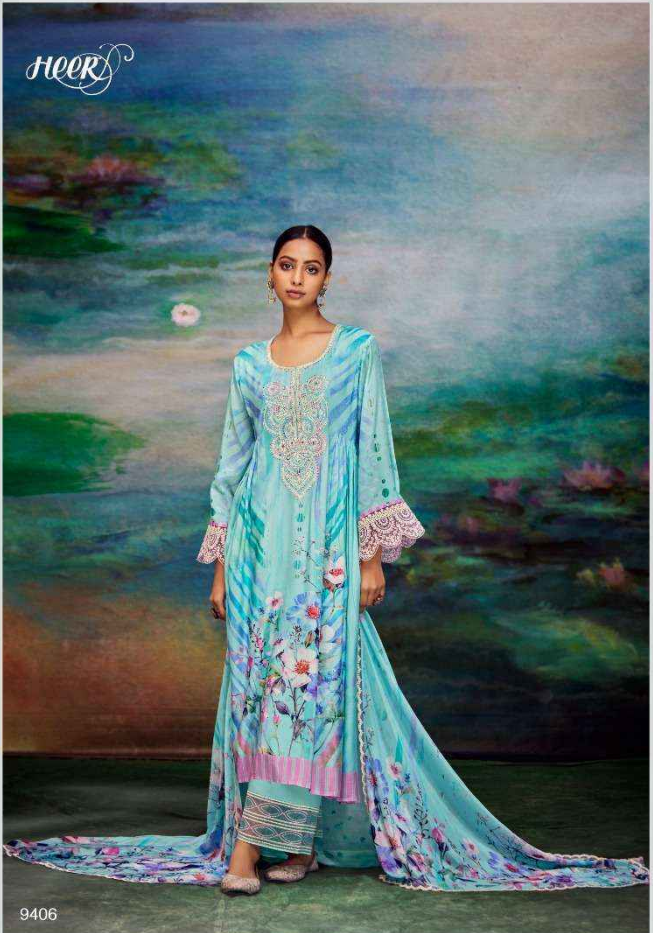

HEER

ਸ਼ਕੀਨੋ شكینو
SHAKINO

HEER

CONTEMPORARY ELEGANCE

9403

ਸ਼ਕੀਨੋ
SHAKINO

DUPATTA

PURE CHINNON WITH DIGITAL PRINT AND
DORI SCALLOPED EMBROIDERY ON ORGANZA

TOP

PURE MUSLIN WITH DIGITAL PRINT DORI
EMBROIDERY ON NECKLINE, ORGANZA DORI SCALLOPED
EMBROIDERY ON SLEEVES

BOTTOM

PURE MUSLIN HEAVY WITH DORI EMBROIDERY ON ORGANZA

Heer
BY KIMORA

HEER

ਸ਼ਕੀਨੋ
SHAKINO

9401