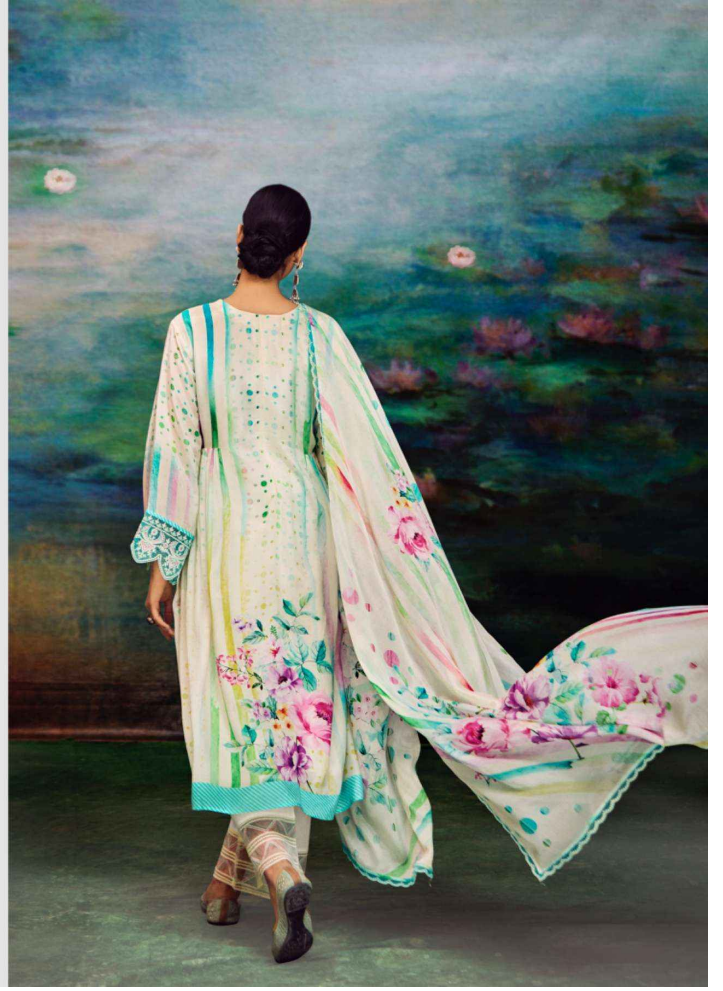

Heer

ਸ਼ਕੀਨੋ شكینو
SHAKINO

HEER

CONTEMPORARY ELEGANCE

9403

ਸ਼ਕੀਨੋ
SHAKINO

DUPATTA

PURE CHINNON WITH DIGITAL PRINT AND
DORI SCALLOPED EMBROIDERY ON ORGANZA

TOP

PURE MUSLIN WITH DIGITAL PRINT DORI
EMBROIDERY ON NECKLINE, ORGANZA DORI SCALLOPED
EMBROIDERY ON SLEEVES

BOTTOM

PURE MUSLIN HEAVY WITH DORI EMBROIDERY ON ORGANZA

Heer
BY KIMORA

HEER

ਸ਼ਕੀਨੋ
SHAKINO

9401