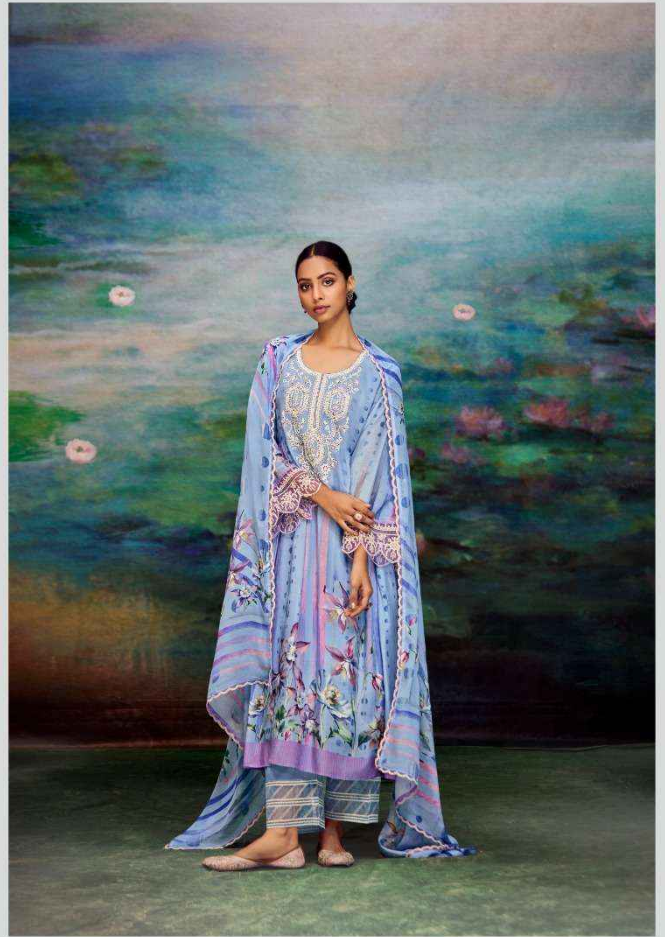

HEER

ਸ਼ਕੀਨੋ شكینو
SHAKINO

HEER

CONTEMPORARY ELEGANCE

9403

ਸ਼ਕੀਨੋ
SHAKINO

DUPATTA

PURE CHINNON WITH DIGITAL PRINT AND
DORI SCALLOPED EMBROIDERY ON ORGANZA

TOP

PURE MUSLIN WITH DIGITAL PRINT DORI
EMBROIDERY ON NECKLINE, ORGANZA DORI SCALLOPED
EMBROIDERY ON SLEEVES

BOTTOM

PURE MUSLIN HEAVY WITH DORI EMBROIDERY ON ORGANZA

Heer
BY KIMORA

HEER

ਸ਼ਕੀਨੋ
SHAKINO

9401