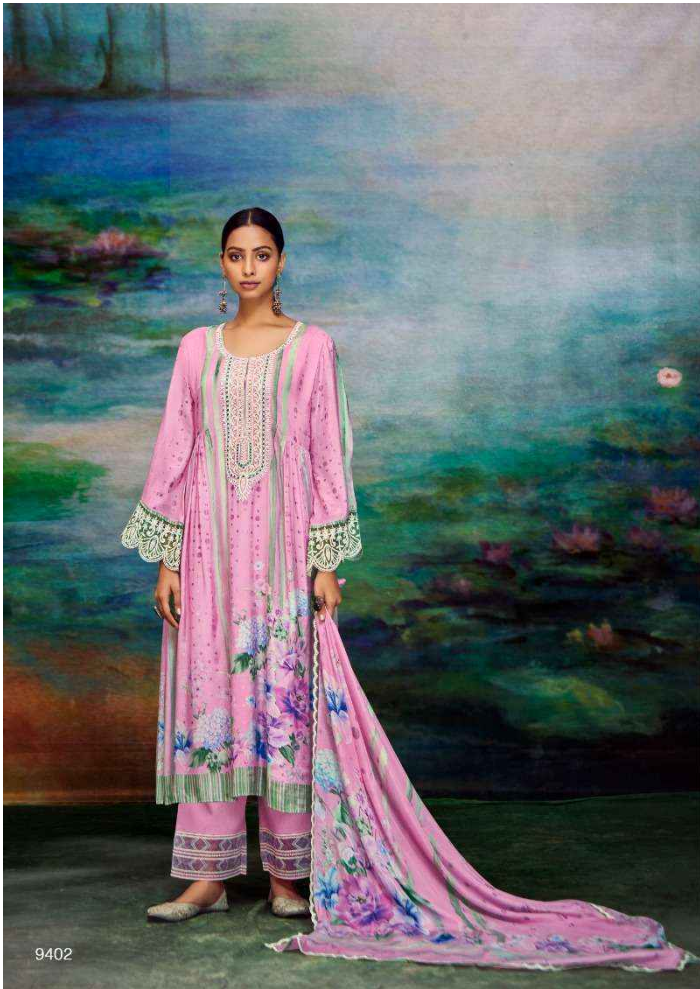

Heer

ਸ਼ਕੀਨੋ شكینو
SHAKINO

HEER

CONTEMPORARY ELEGANCE

9403

ਸ਼ਕੀਨੋ
SHAKINO

DUPATTA

PURE CHINNON WITH DIGITAL PRINT AND
DORI SCALLOPED EMBROIDERY ON ORGANZA

TOP

PURE MUSLIN WITH DIGITAL PRINT DORI
EMBROIDERY ON NECKLINE, ORGANZA DORI SCALLOPED
EMBROIDERY ON SLEEVES

BOTTOM

PURE MUSLIN HEAVY WITH DORI EMBROIDERY ON ORGANZA

Heer
BY KIMORA

HEER

ਸ਼ਕੀਨੋ
SHAKINO

9401