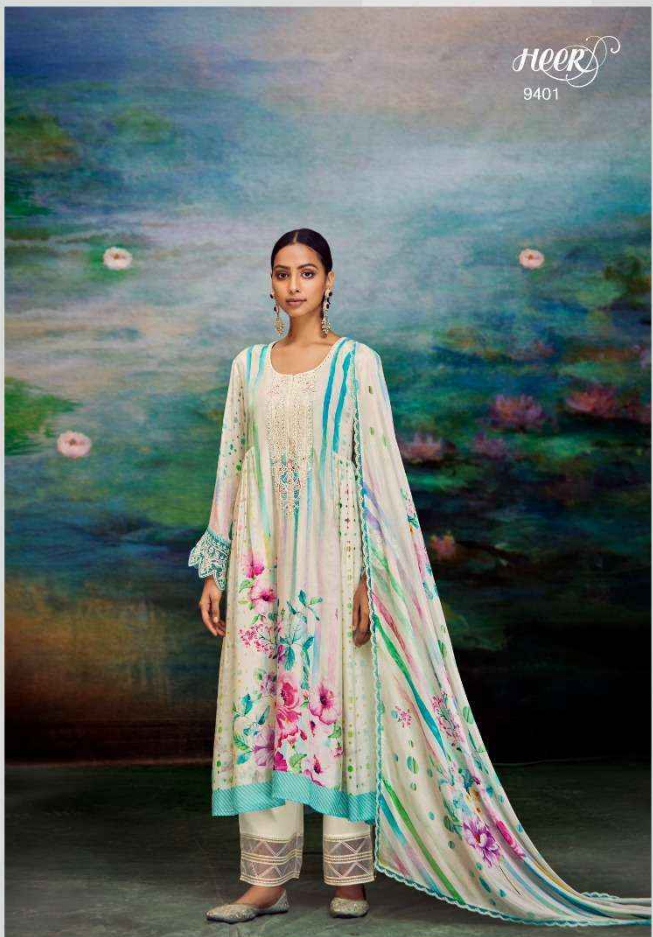

Heer

ਸ਼ਕੀਨੋ شكینو
SHAKINO

HEER

CONTEMPORARY ELEGANCE

9403

ਸ਼ਕੀਨੋ
SHAKINO

DUPATTA

PURE CHINNON WITH DIGITAL PRINT AND
DORI SCALLOPED EMBROIDERY ON ORGANZA

TOP

PURE MUSLIN WITH DIGITAL PRINT DORI
EMBROIDERY ON NECKLINE, ORGANZA DORI SCALLOPED
EMBROIDERY ON SLEEVES

BOTTOM

PURE MUSLIN HEAVY WITH DORI EMBROIDERY ON ORGANZA

Heer
BY KIMORA

HEER

ਸ਼ਕੀਨੋ
SHAKINO

9401