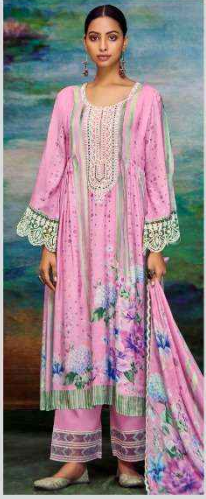

HEER

ਸ਼ਕੀਨੋ شكینو
SHAKINO

HEER

CONTEMPORARY ELEGANCE

9403

ਸ਼ਕੀਨੋ
SHAKINO

DUPATTA

PURE CHINNON WITH DIGITAL PRINT AND
DORI SCALLOPED EMBROIDERY ON ORGANZA

TOP

PURE MUSLIN WITH DIGITAL PRINT DORI
EMBROIDERY ON NECKLINE, ORGANZA DORI SCALLOPED
EMBROIDERY ON SLEEVES

BOTTOM

PURE MUSLIN HEAVY WITH DORI EMBROIDERY ON ORGANZA

Heer
BY KIMORA

HEER

ਸ਼ਕੀਨੋ
SHAKINO

9401

9402

9403

9404

9405

9406

Heer

ਸ਼ਕੀਨੋ شكینو
SHAKINO