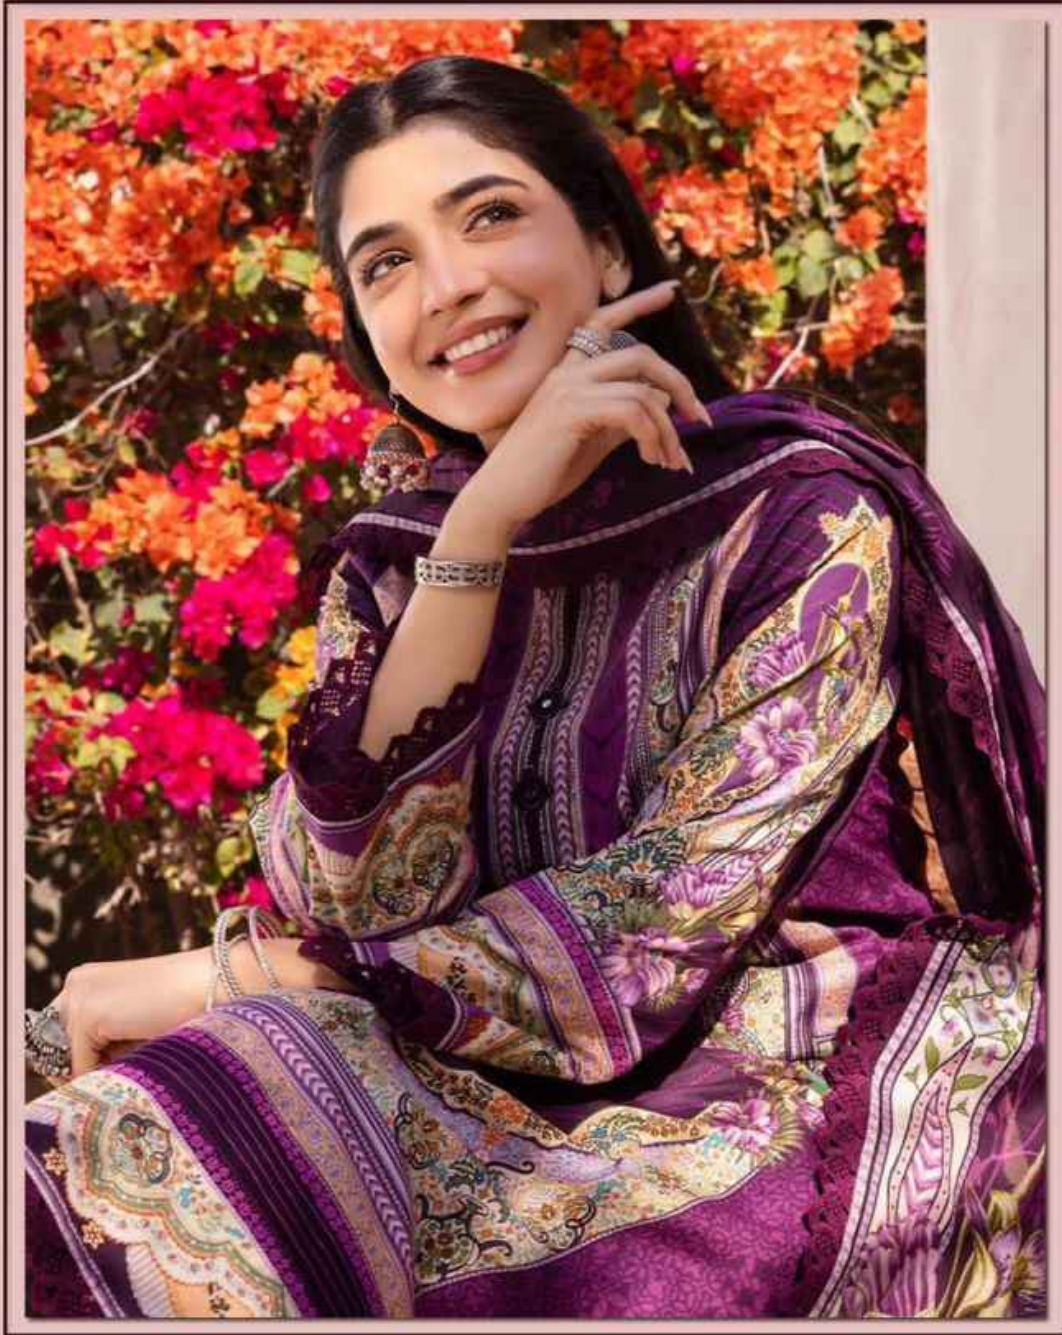

Madhav[®]
Fashion

AL-ZOHAIB
VOL-03

EXCLUSIVE LAWN COLLECTION

Madhav[®]
Fashion

AL-ZOHAIB
VOL-03

EXCLUSIVE LAWN COLLECTION

3001

3002

3003

3004

3005

3006

<u>TOP</u>
Pure Lawn Cotton - (2.40 MTR APX.)
<u>DUPATTA</u>
Mal-Mal Cotton - (2.25 MTR APX.)
<u>BOTTOM</u>
Pure Lawn Cotton - (2.00 MTR APX.)

Madhav[®]
Fashion

AL-ZOHAIB
VOL-03
EXCLUSIVE LAWN COLLECTION