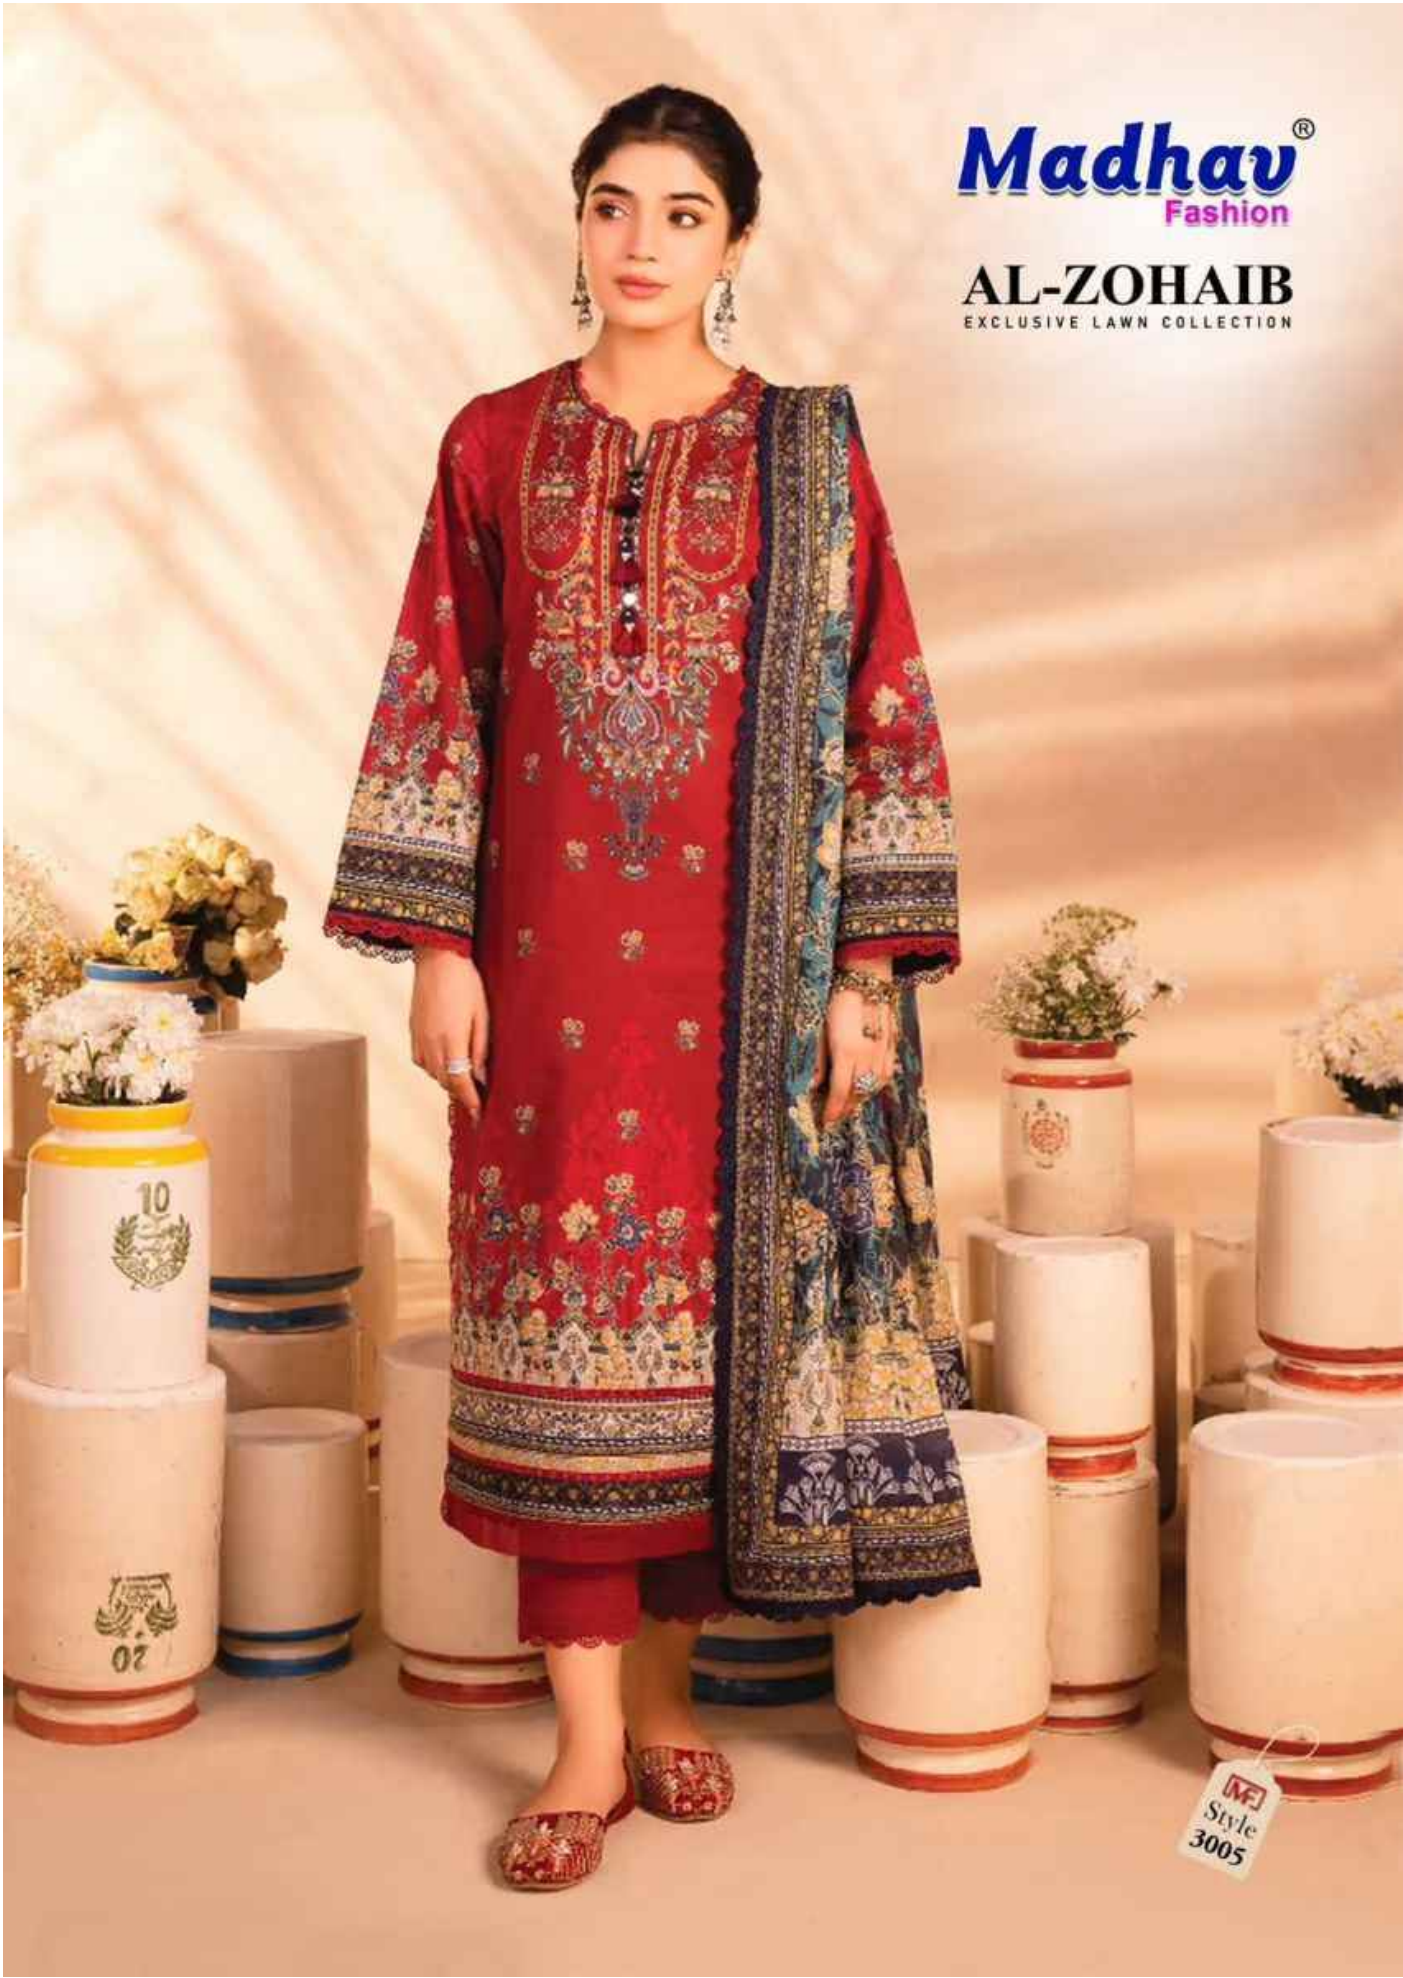

Madhav®
Fashion

AL-ZOHAIB
EXCLUSIVE LAWN COLLECTION

Style
3005