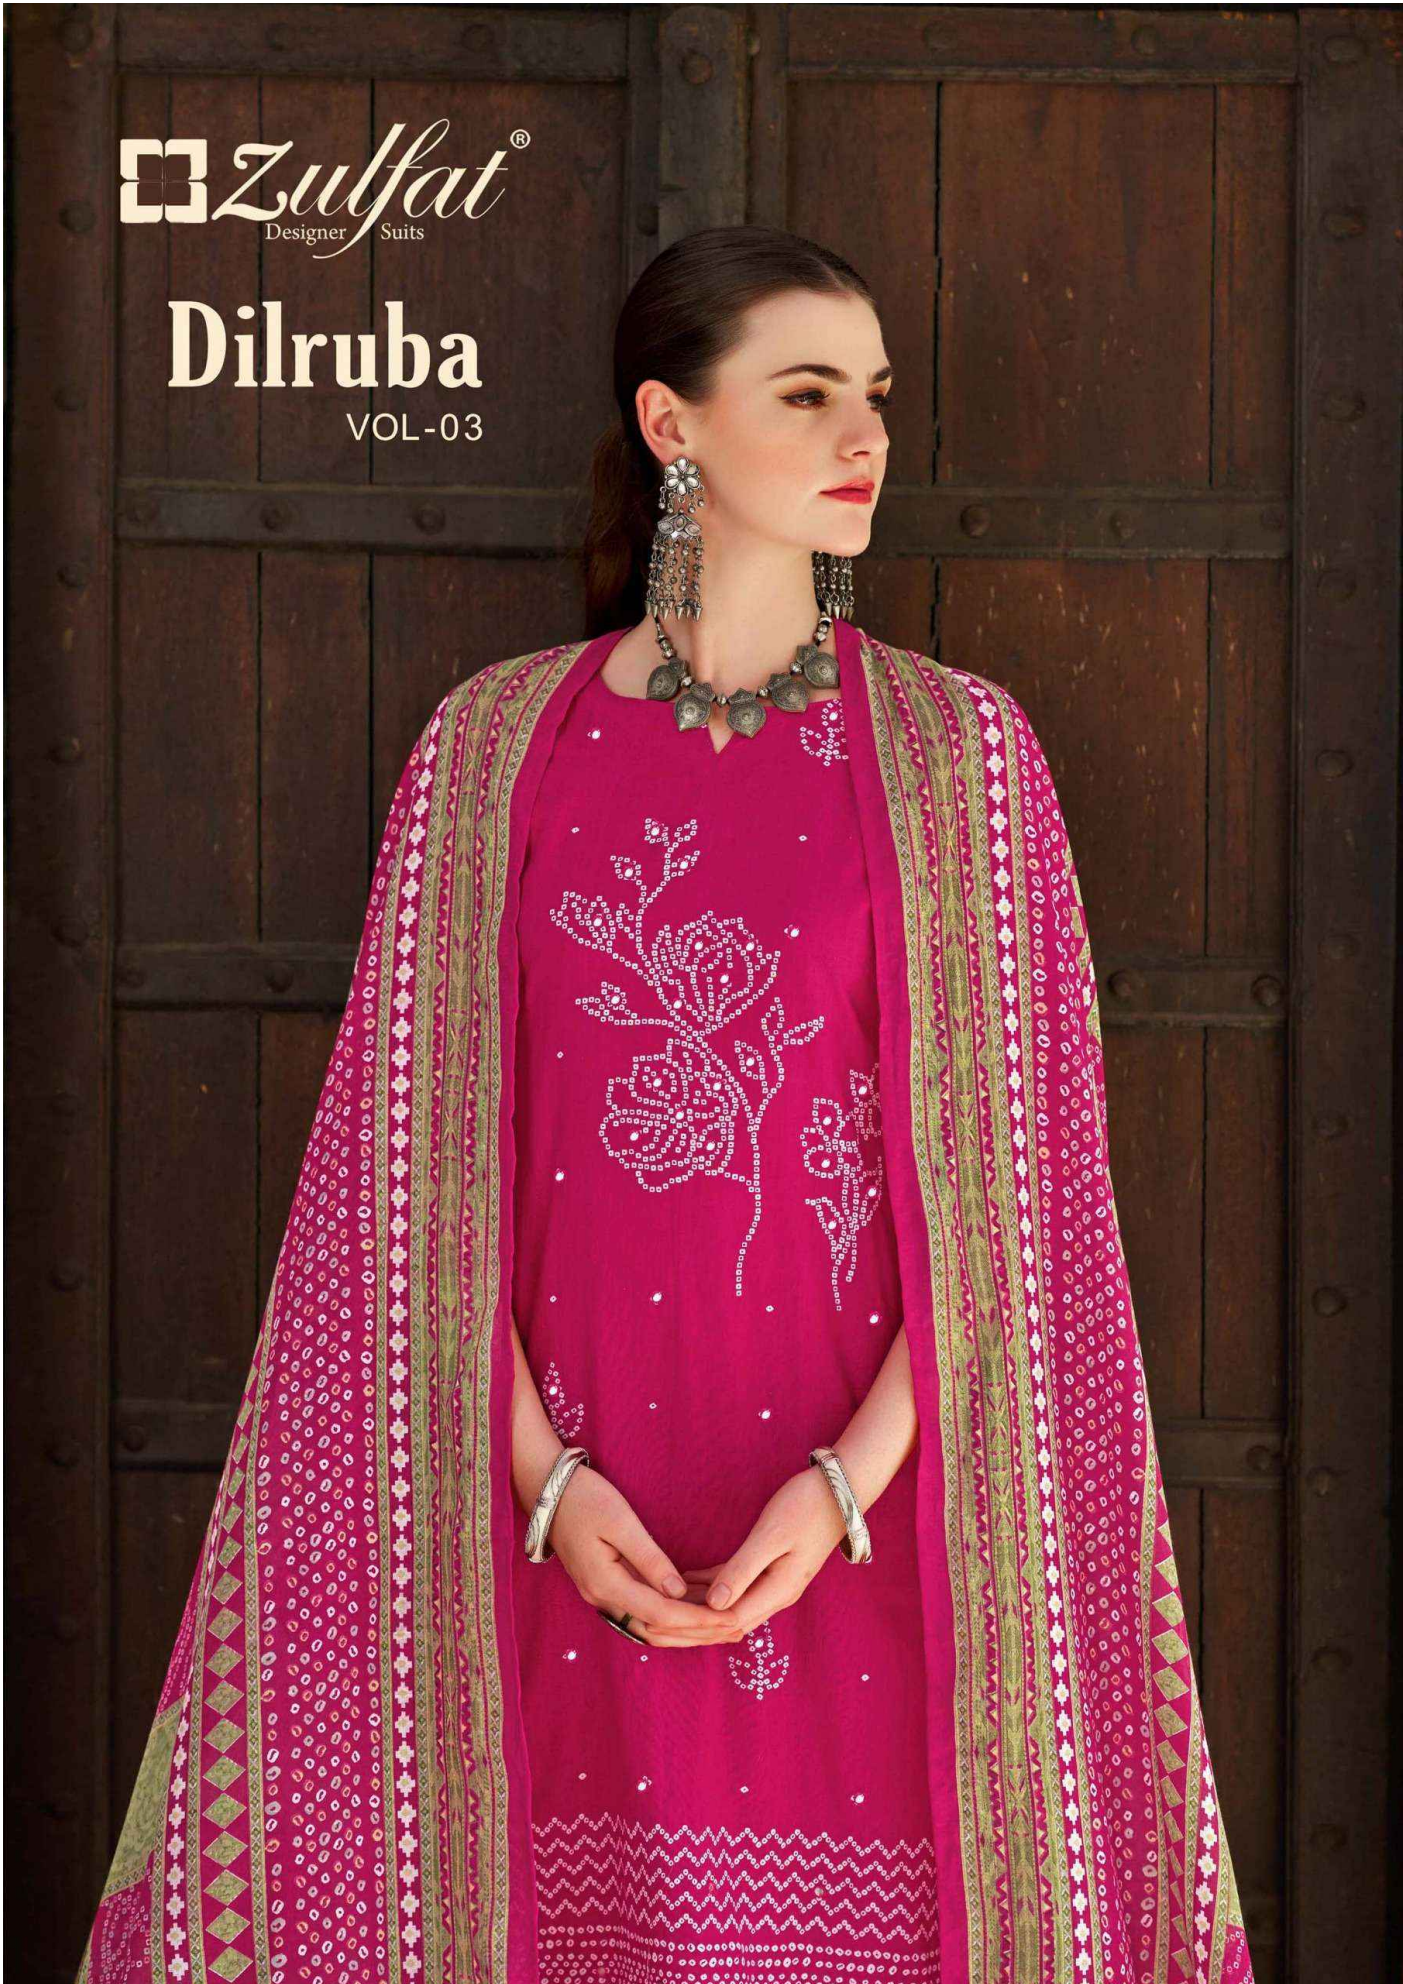

 **Zulfat**[®]
Designer Suits

Dilruba

VOL-03

Dilruba

Replace your out-of-date wardrobe with exquisitely patterned collection andel multicolored dupatta enhances feminine touch to your personality.

DNO. 575 - 001

Dilruba

Refresh your out-of-date wardrobe with ecstasically patterned collection and/or multicolored dupatta enhances feminine touch to your personality.

DNO. 575-002

Dilruba

Replace your out-of-date wardrobe with exotically patterned collection andel multicolored dupatta enhances feminine touch to your personality.

DNO. 575 - 004

Dilruba

Replace your out-of-date wardrobe with ethically patterned collection and multicolored dupatta enhances feminine touch to your personality.

DNO. 575-006

575 - 001

575 - 002

575 - 003

575 - 004