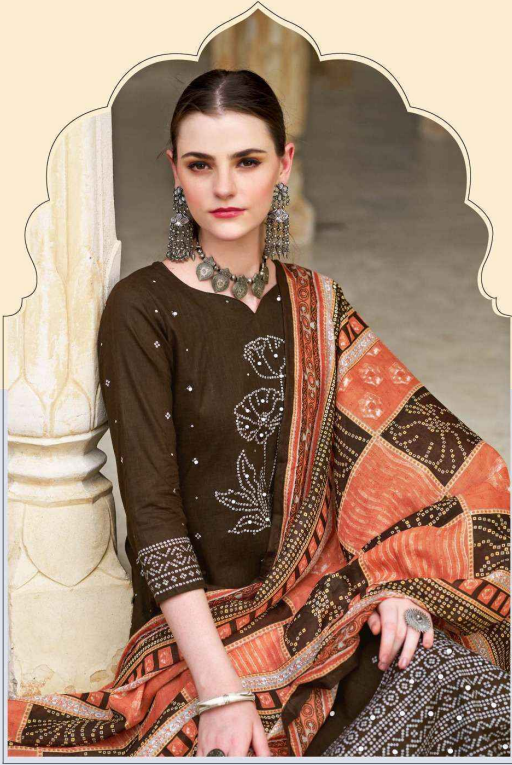

Dilruba

DNO. 575 - 004