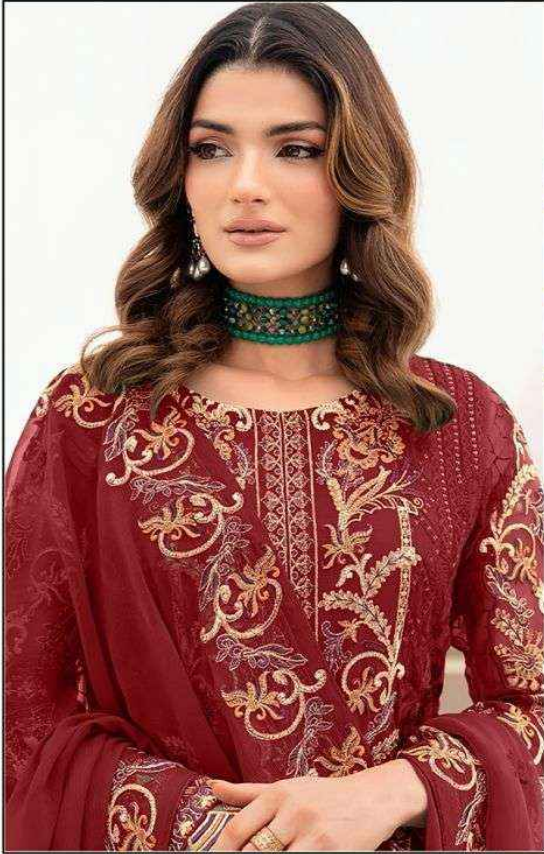

ALK D.No.5056-B

TOP
FOX GEORGETTE
WITH EMBROIDERY

BOTTOM-INNER
DULL SANTOON

DUPATTA
NAZMINI
WITH EMBROIDERY

ALK[®]

AL KHUSHBU[®]

AADILA

VOL-2