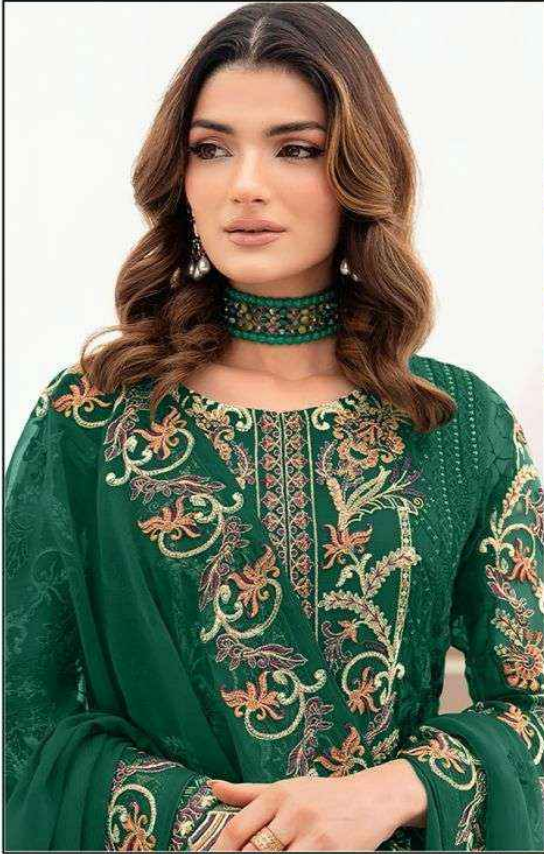

ALK D.No.5056-A

TOP

FOX GEORGETTE
WITH EMBROIDERY

BOTTOM-INNER

DULL SANTOON

DUPATTA

NAZMIN
WITH EMBROIDERY

ALK
AL KHUSHBU
AADILA
VOL-2

ALK D.No.5056-A
TOP
FOX GEORGETTE
WITH EMBROIDERY
BOTTOM-INNER
OULL SANTOON
DUP
WITH

ALK
AL KHUSHBU
AADILA
VOL-2

ALK D.No.5056-A
TOP
FOX GEORGETTE
WITH EMBROIDERY
BOTTOM-INNER
DULL SANTOON
DUPATTI
NA
WITH E

ALK[®]

AL KHUSHBU[®]

AADILA

VOL-2

ALK D.No.5056-B

TOP

FOX GEORGETTE
WITH EMBROIDERY

BOTTOM-INNER