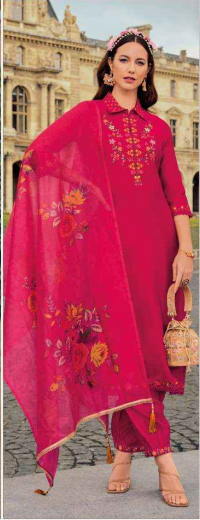

21503

LILY&LALI®
GULS PRIDE
A PRODUCT OF FIONA'S GROUP

KHWAISH