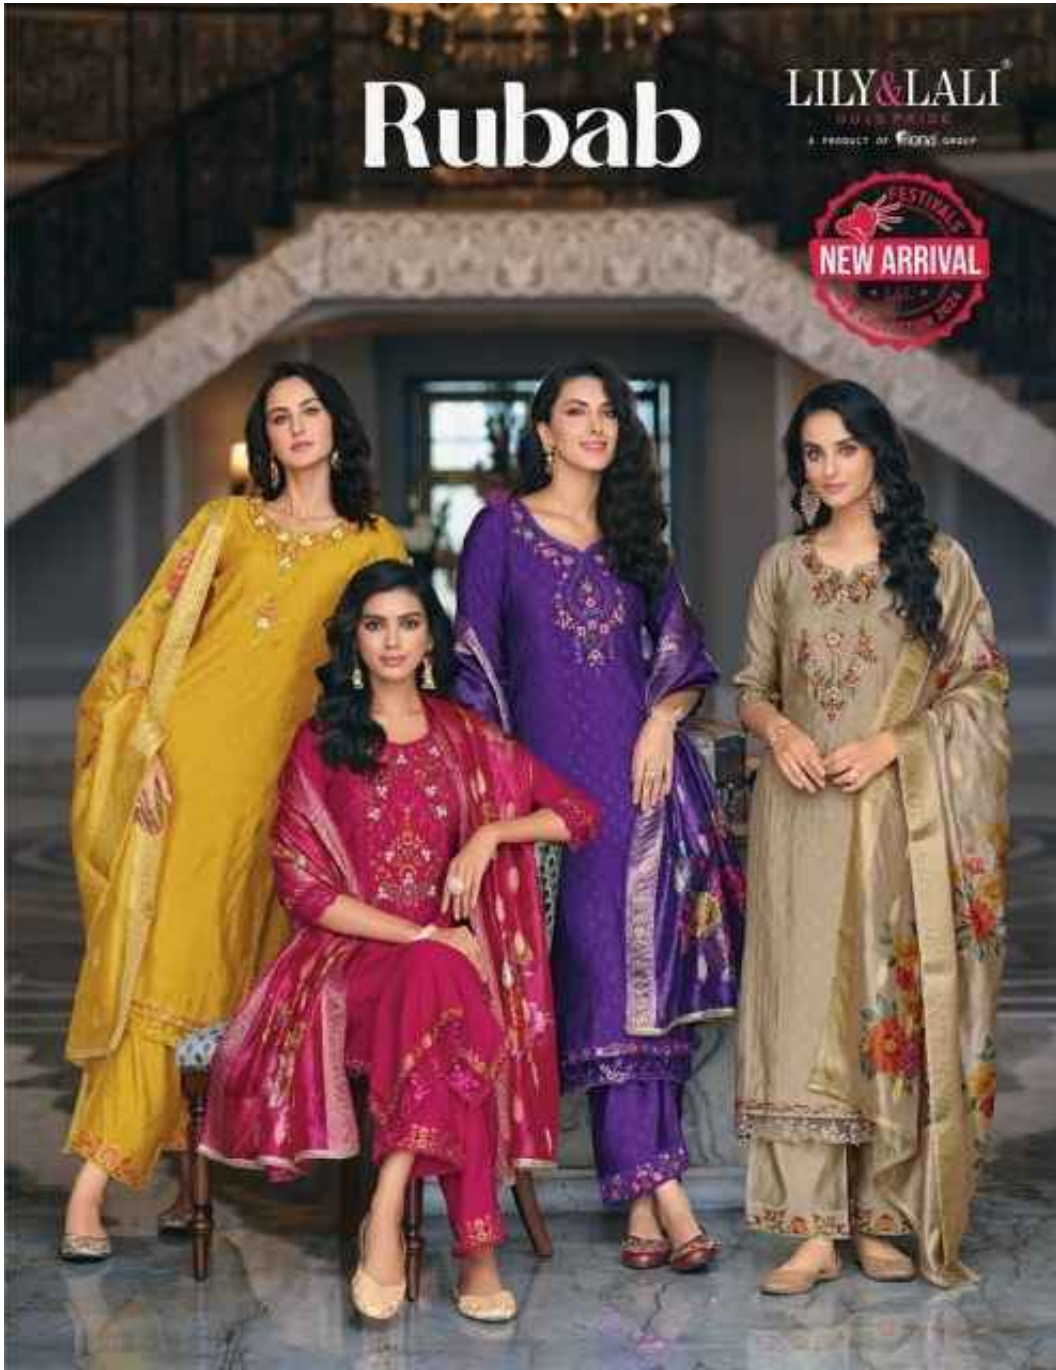

Rubab

LILY & LALI
WASHABLE
A PRODUCT OF FORDY GROUP

FABRICS DETAILS

: TOP :

**HANDWORK AND EMBROIDERY ON SELF
JACQUARD VISCOUSE SILK WITH COTTON INNER**

: BOTTOM :

**PLAZZOS ON SELF JACQUARD VISCOUSE SILK
WITH EMBROIDERY LACE**

: DUPATTA :

**ORGANZA JACQUARD DIGITAL PRINT DUPATTA
WITH FANCY LACE**

: SIZE :

M, L, XL, XXL, 3XL

NOTE : POCKET INSIDE THE PANT

@lilylali_fashion

Rubab

LILY & LALI
WASHABLE
A PRODUCT OF FORDY GROUP