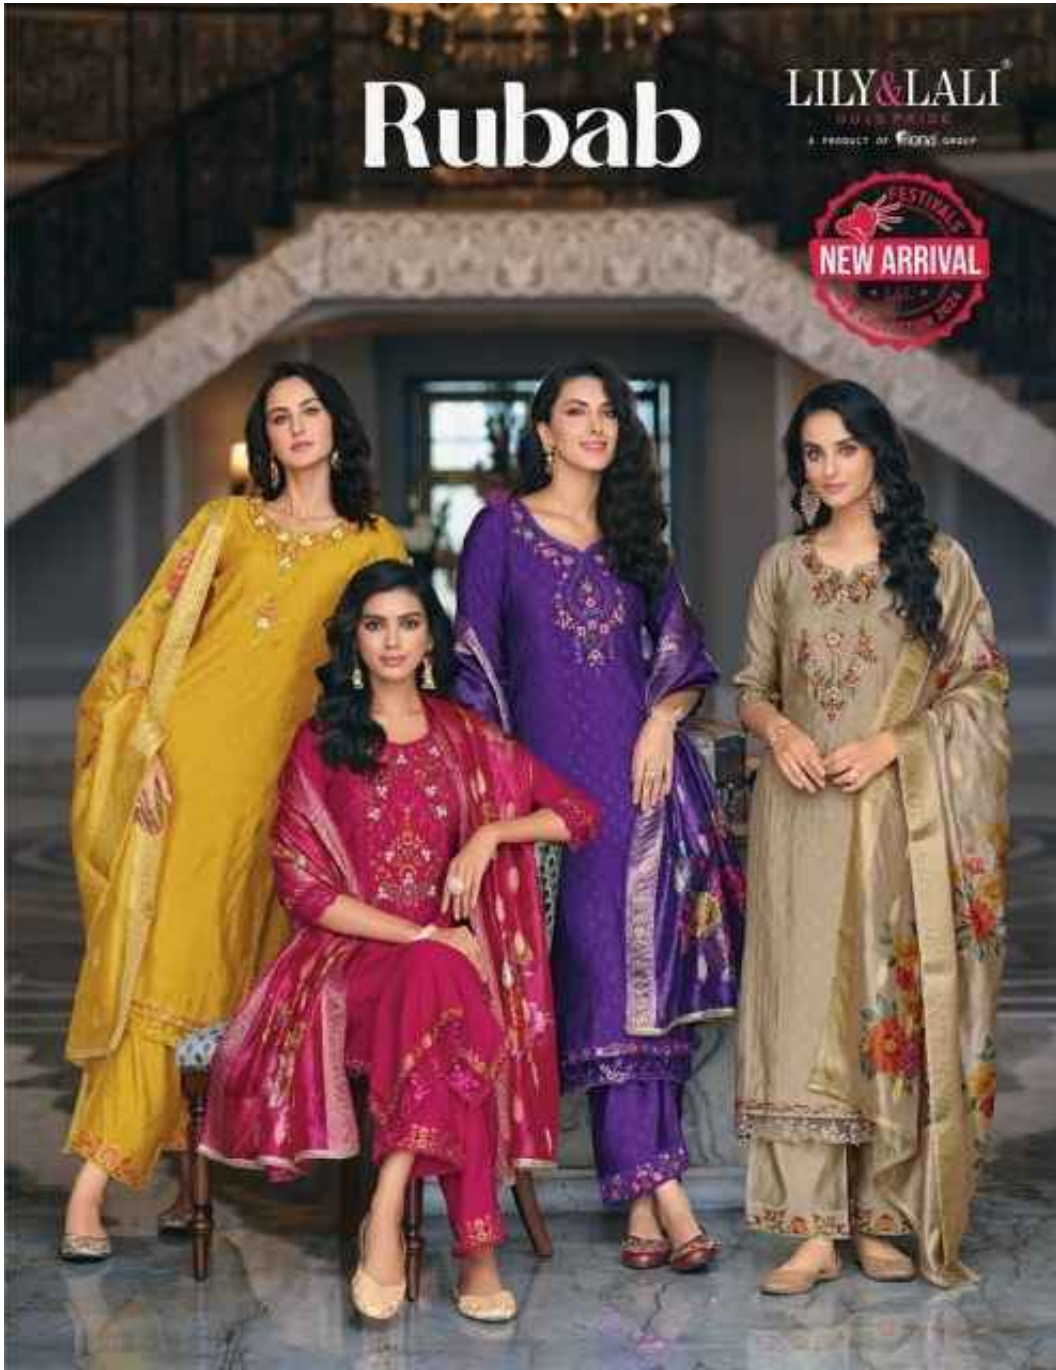

Rubab

LILY & LALI
WASHABLE
A PRODUCT OF FORDY GROUP

FABRICS DETAILS

: TOP :
HANDWORK AND EMBROIDERY ON SELF
JACQUARD VISCOUSE SILK WITH COTTON INNER

: BOTTOM :
PLAZZOS ON SELF JACQUARD VISCOUSE SILK
WITH EMBROIDERY LACE

: DUPATTA :
ORGANZA JACQUARD DIGITAL PRINT DUPATTA
WITH FANCY LACE

: SIZE :
M, L, XL, XXL, 3XL

NOTE : POCKET INSIDE THE PANT

@lilylali_fashion

Rubab

LILY & LALI
WASHABLE
A PRODUCT OF FORDY GROUP

LILY&LALI[®]
GULSHRIDE
A PRODUCT OF FICHT'S GROUP