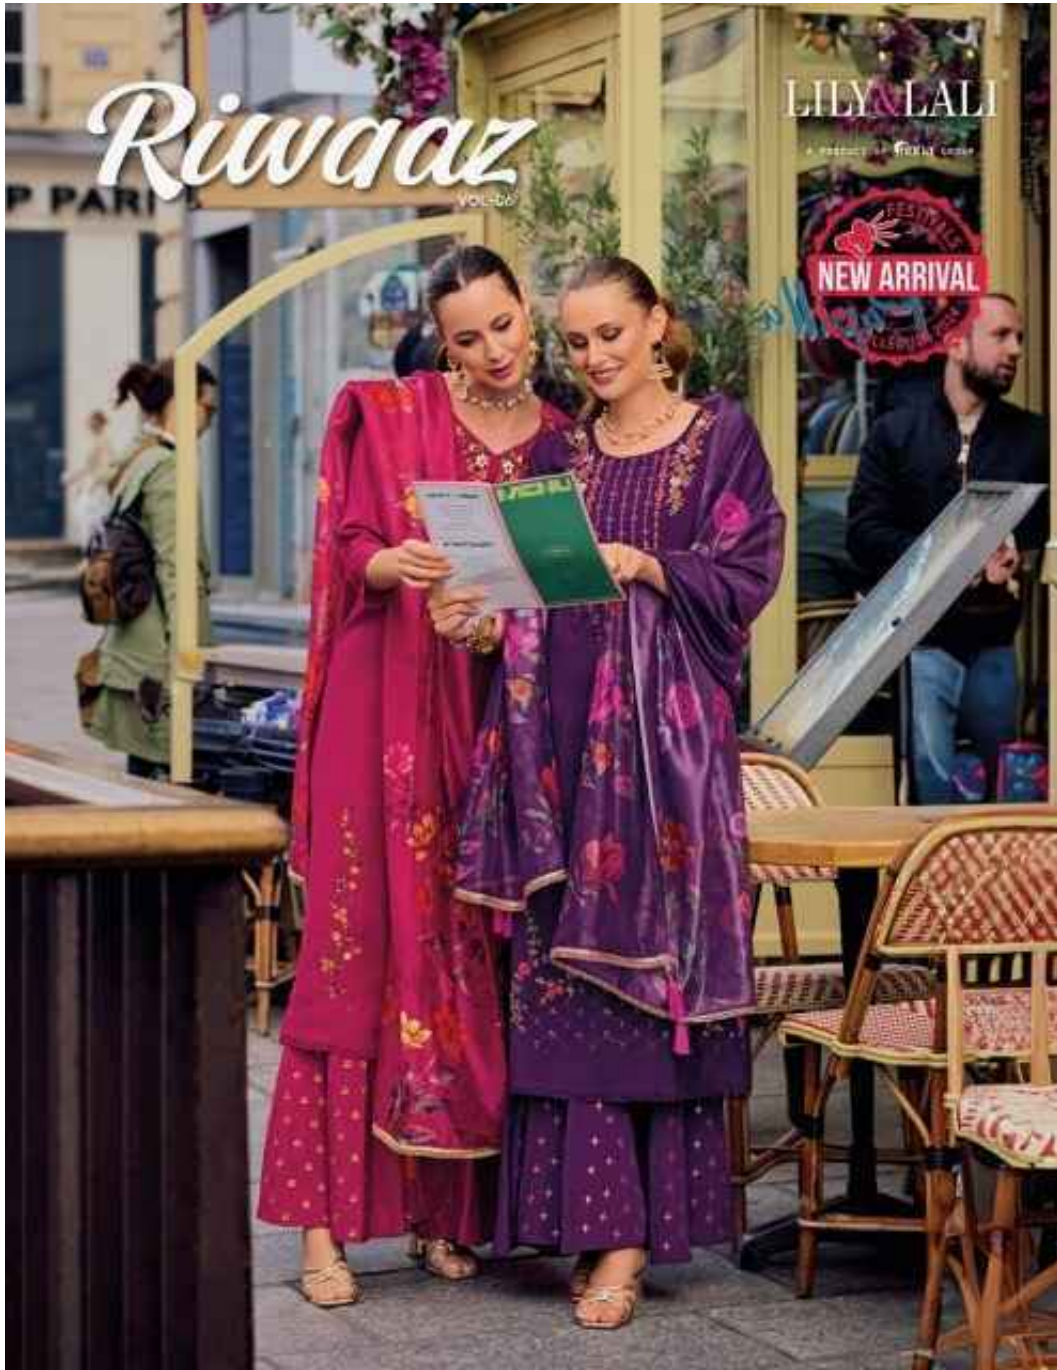

Riwaaz

VOL-06

LILY LALI

A collection of floral prints

NEW ARRIVAL

LILY&LALI
OVER PRIDE
A PRODUCT OF FORDS GROUP

Riwaaz

VOL-01

: TOP :

EXCLUSIVE HANDWORK & EMBROIDERY ON MILAN
SILK WITH COTTON LINING

: BOTTOM :

EMB. KALI WORK ON MILAN SILK (DIVIDER PLAZZO)

: DUPATTA :

ORGANZA PRINT DUPATTA 36" WITH
FANCY LACE AND TUSSEL

SIZE : M,L,XL,XXL,3XL