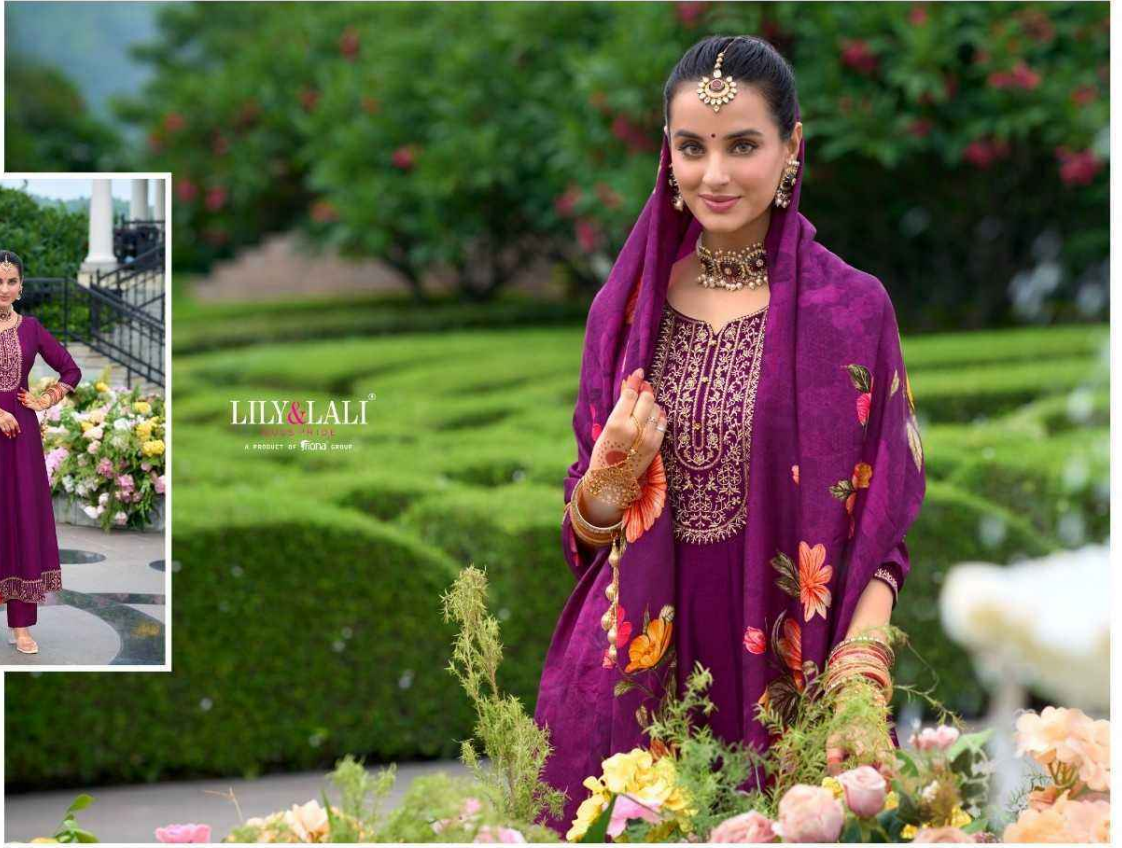

KARWA *Anarkali*

LILY & LALI[®]
GULSPRIDE
A PRODUCT OF *fiona* GROUP

KARWA *Anarkali*

LILY&LALI®
GULS PRIDE
A PRODUCT OF HONG KONG GROUP

ETHEREAL

COLLECTION IS INSPIRED BY THE TRADITIONAL
ELEMENTS OF PAKISTANI CULTURE AND THE
COURTESY OF THE TRADITIONAL
PAKISTANI CULTURE.