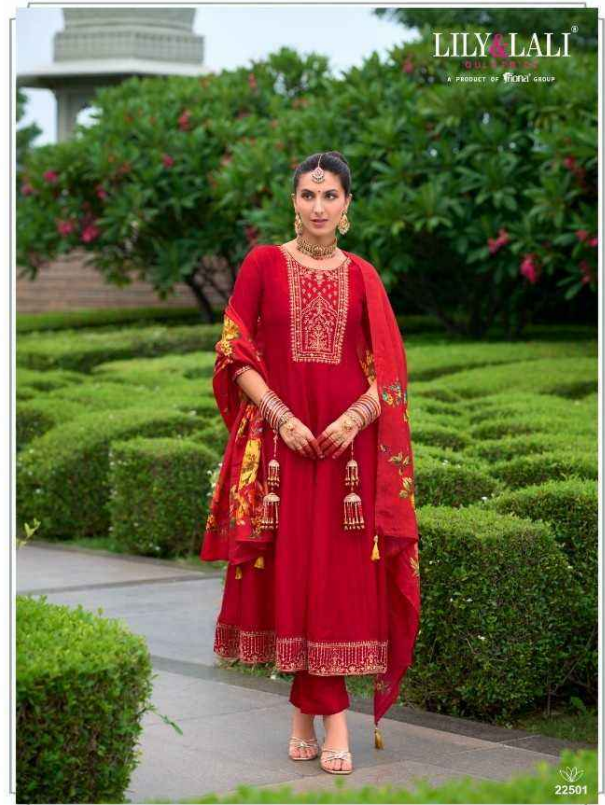

KARWA *Anarkali*

LILY & LALI[®]
GULSPRIDE
A PRODUCT OF *fiona* GROUP

KARWA *Anarkali*

LILY&LALI[®]
GULS PRIDE
A PRODUCT OF HONG KONG GROUP

ETHEREAL

COLLECTION IS INSPIRED BY THE TRADITIONAL
ELEMENTS OF PAKISTANI CULTURE AND
CLOTHING DESIGNING THE FINEST OF
THE PAKISTANI CULTURE.