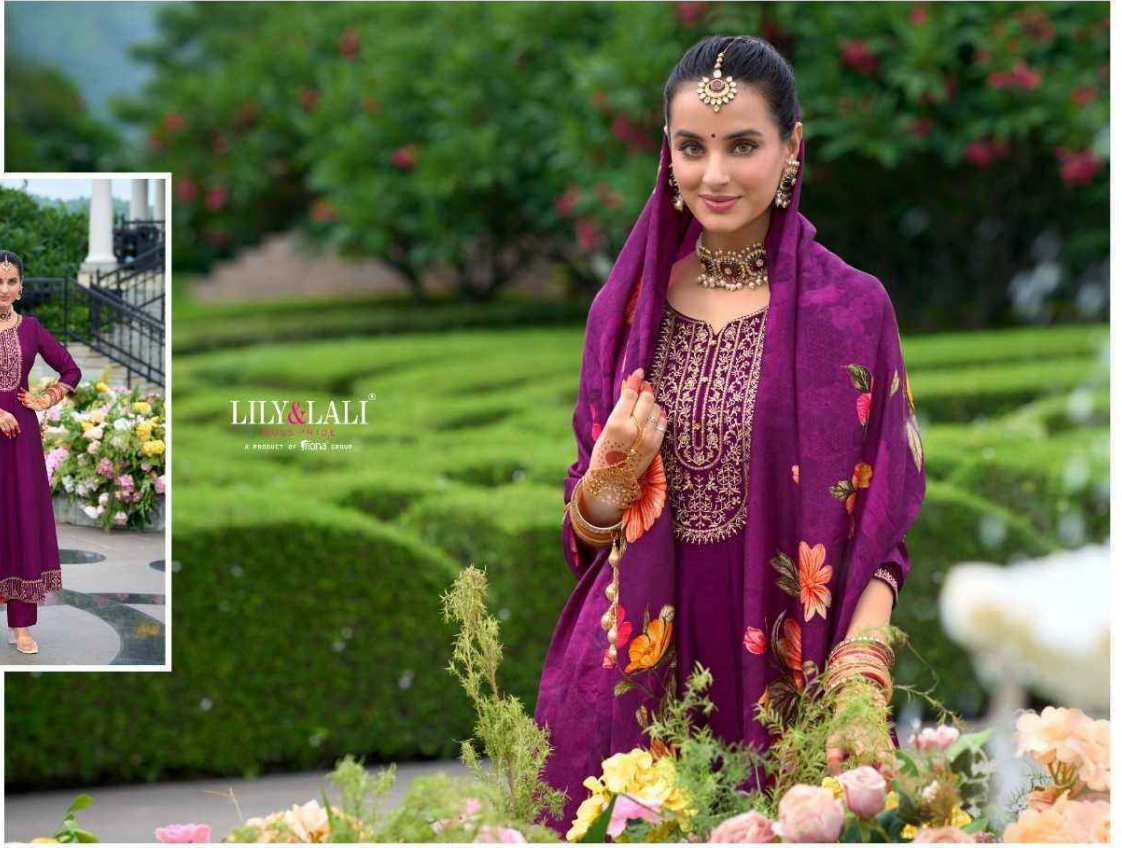

KARWA *Anarkali*

LILY & LALI[®]
GULSPRIDE
A PRODUCT OF *fiona* GROUP

KARWA *Anarkali*

LILY&LALI[®]
GULS PRIDE
A PRODUCT OF HONG KONG GROUP

ETHEREAL

COLLECTION IS INSPIRED BY THE TRADITIONAL
ELEMENTS OF PAKISTANI CULTURE AND
CLOTHING DESIGNING THE FINEST OF
THE PAKISTANI CULTURE.