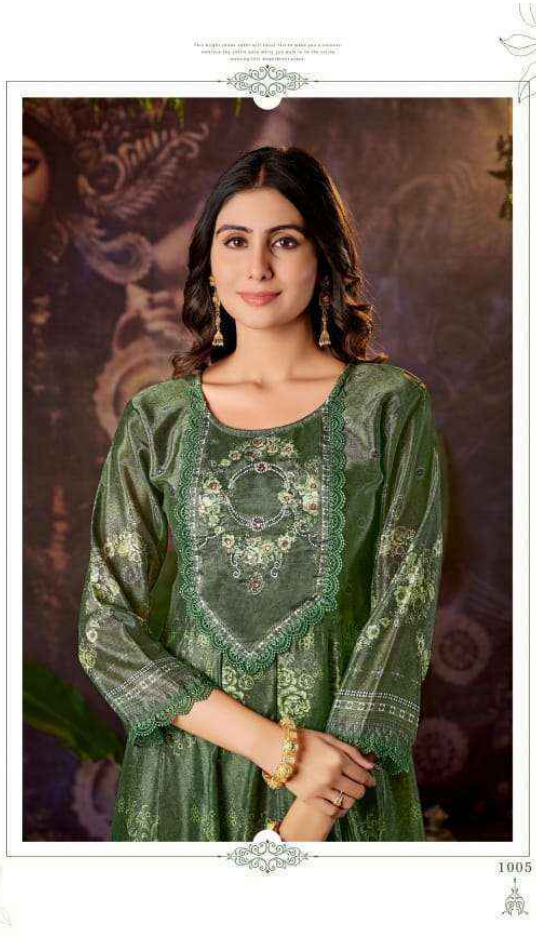

POONAM
DESIGNER

पूजा

Puja

The night is dark and full of stars, but in this one, a thousand
eyes are looking at you and you are in the center.
Wearing this, you are the star.

1003

POONAM Puja

1001

1002

पूजा

POONAM
DESIGNS

Puja

Size- M.L.XL.XXL-3XL- 4XL-5XL

1001

1002

1003

1004