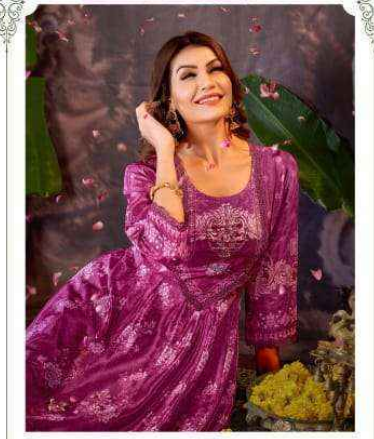

POONAM
DESIGNER

पूजा

Puja

The night is dark and full of stars, but in this one, a thousand
eyes are looking at you and you are in the center.
Wearing this, you are the star.

1003

POONAM Puja

1001

1002

पूजा

POONAM
DESIGNS

Puja

Size- M.L.XL.XXL-3XL- 4XL-5XL

1001

1002

1003

1004