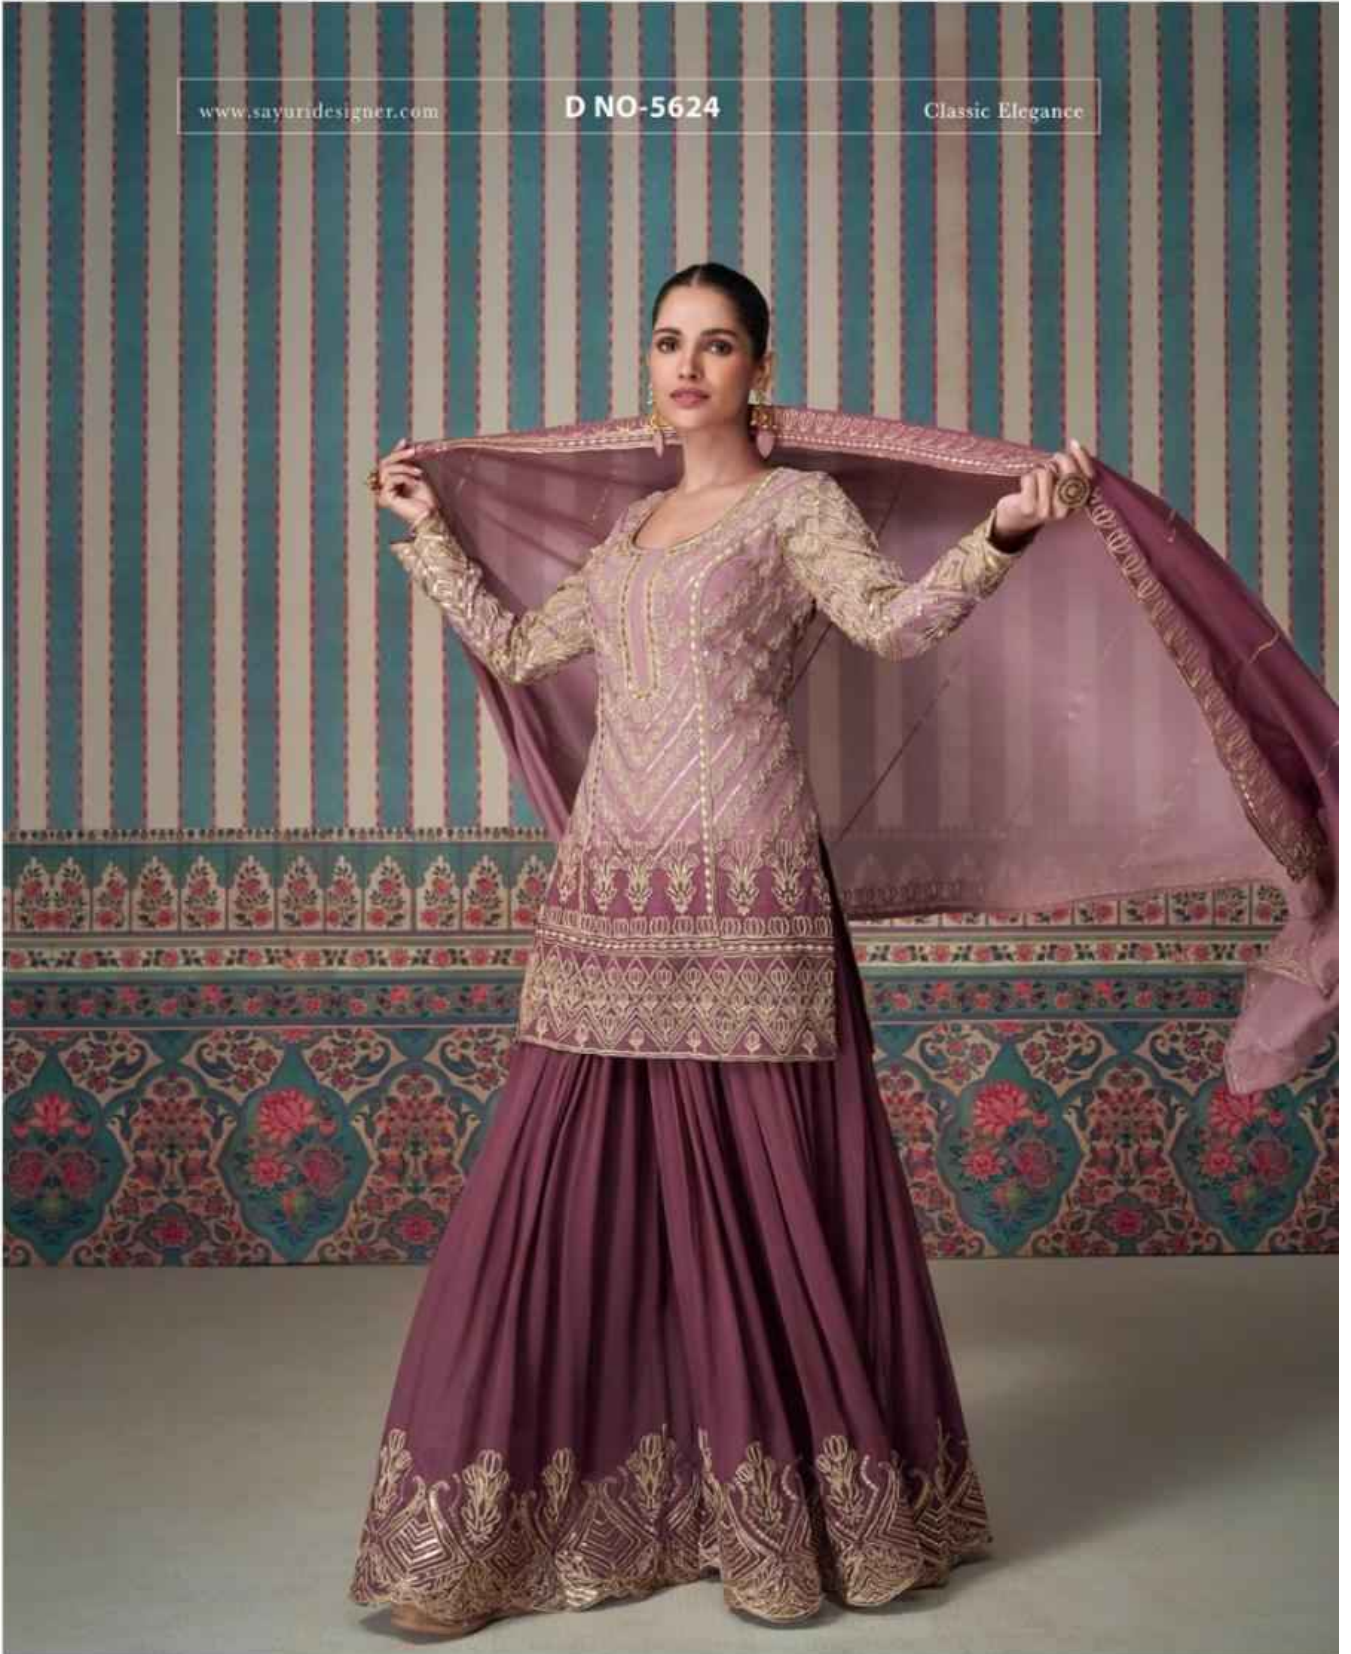

www.sayuridesigner.com

D NO-5624

Classic Elegance