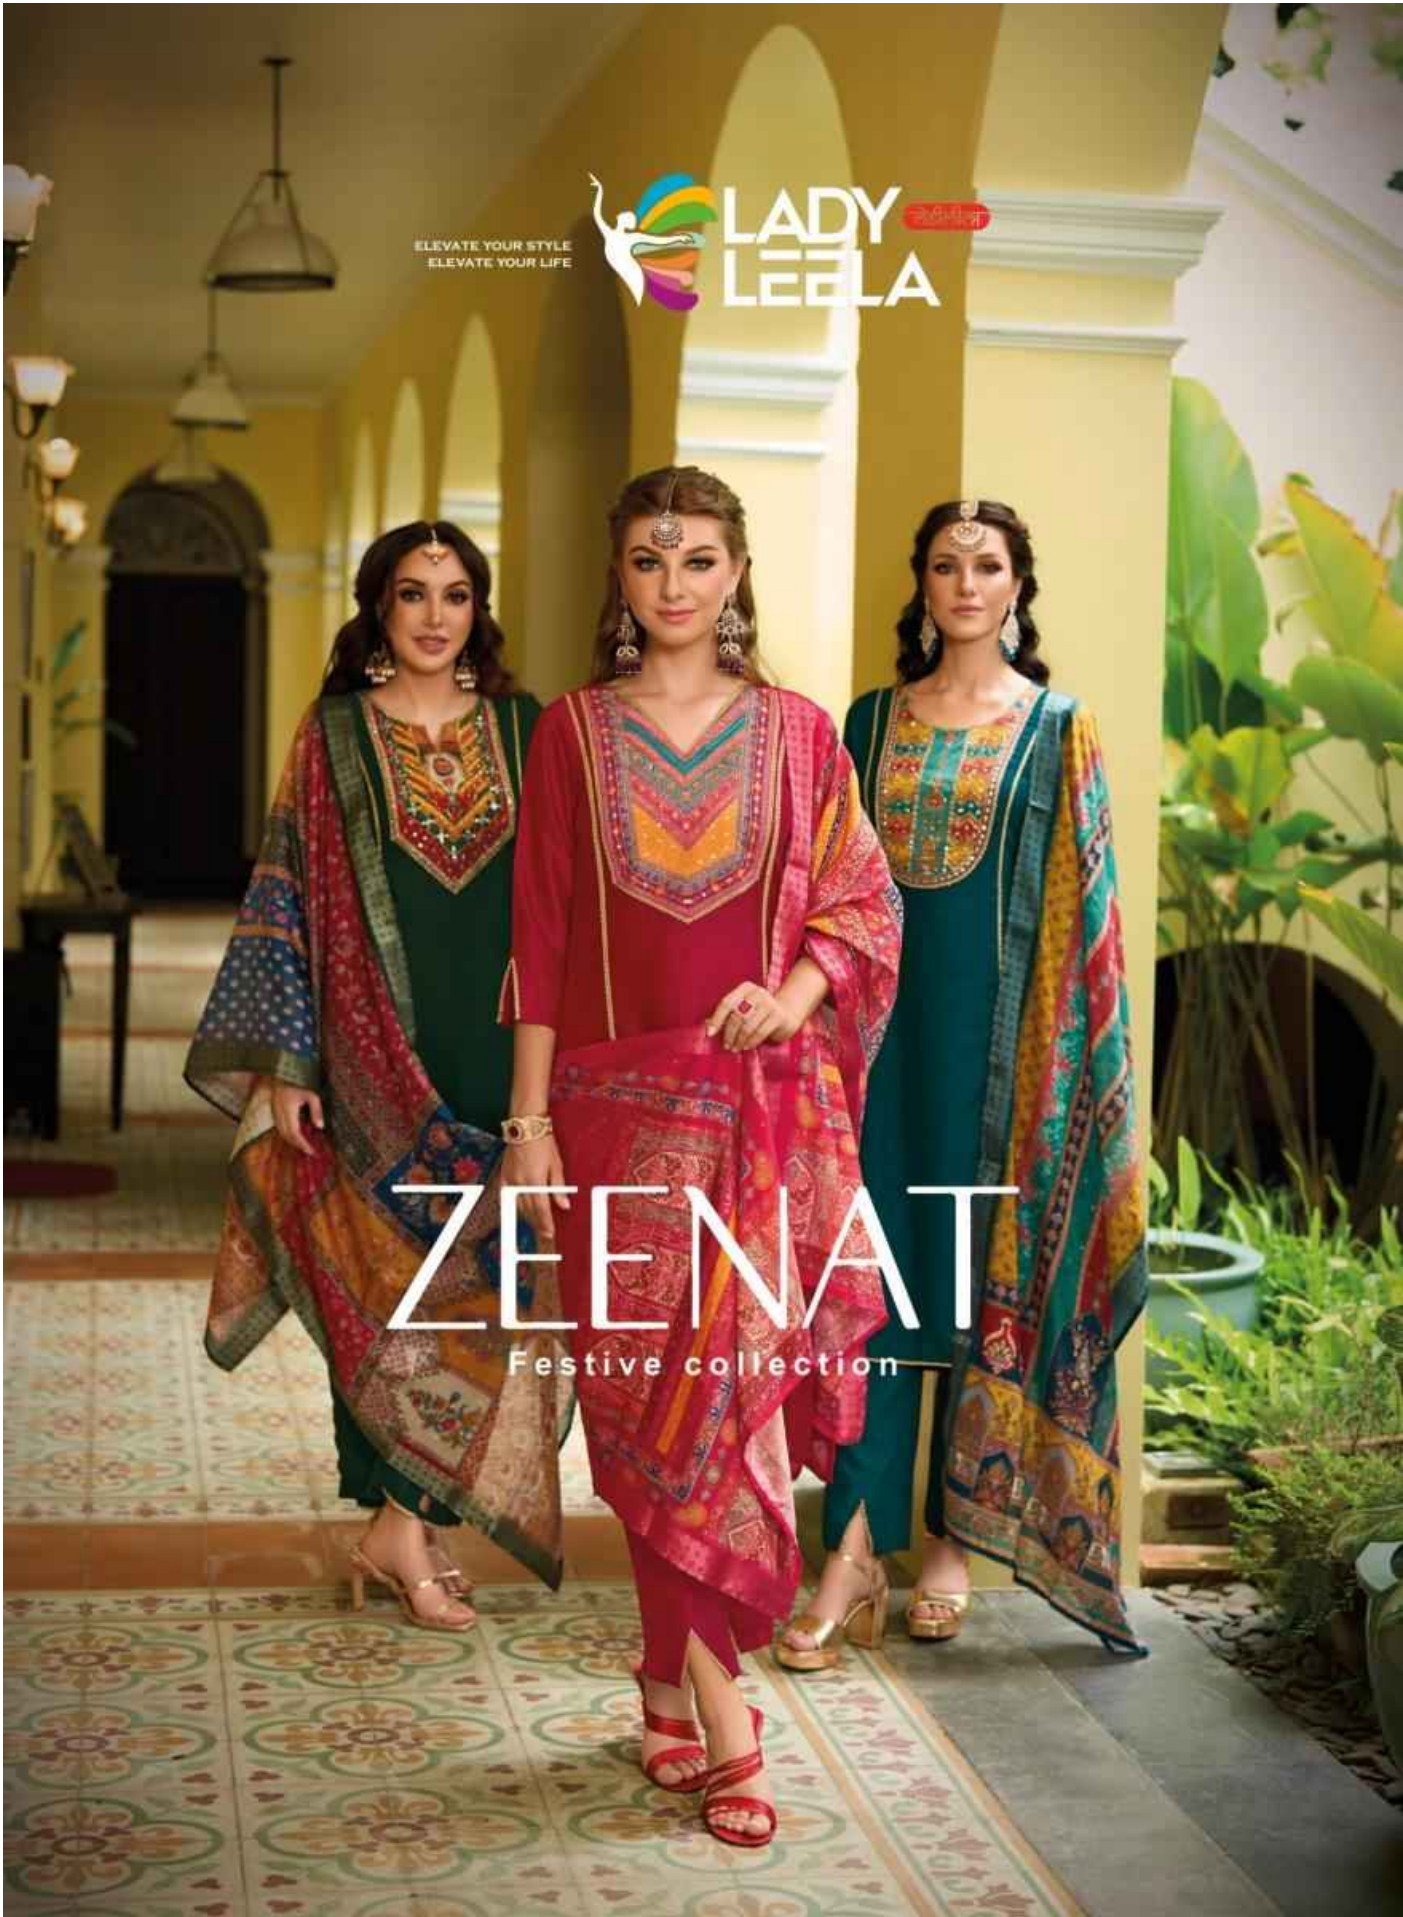

ELEVATE YOUR STYLE
ELEVATE YOUR LIFE

ZEENAT

Festive collection

ELEVATE YOUR STYLE
ELEVATE YOUR LIFE

ZEENAT

Festive collection

ZEENAT

Festive collection

FABRIC DETAILS

TOP

DESIGNER PRINT WITH HEAVY HANDWORK
ON VICHITRA FABRIC WITH LACE WORK & INNER

BOTTOM

VICHITRA FABRIC PANT WITH INNER & POCKET

DUPATTA

EXCLUSIVE JACQUARD DIGITAL PRINT DUPATTA

SIZES - M, L, XL, XXL, 3XL

NOTE

- * POCKET INSIDE EVERY BOTTOM
- * INNER INSIDE EVERY TOP
- * STICKER PHOTO INSIDE EVERY CATALOGUE

LADY
LEELA
ZEENAT
Festive collection

A BEAUTEOUS
THE CLASSIC ATTIRE

1421

ELEVATE YOUR STYLE.
ELEVATE YOUR LIFE.