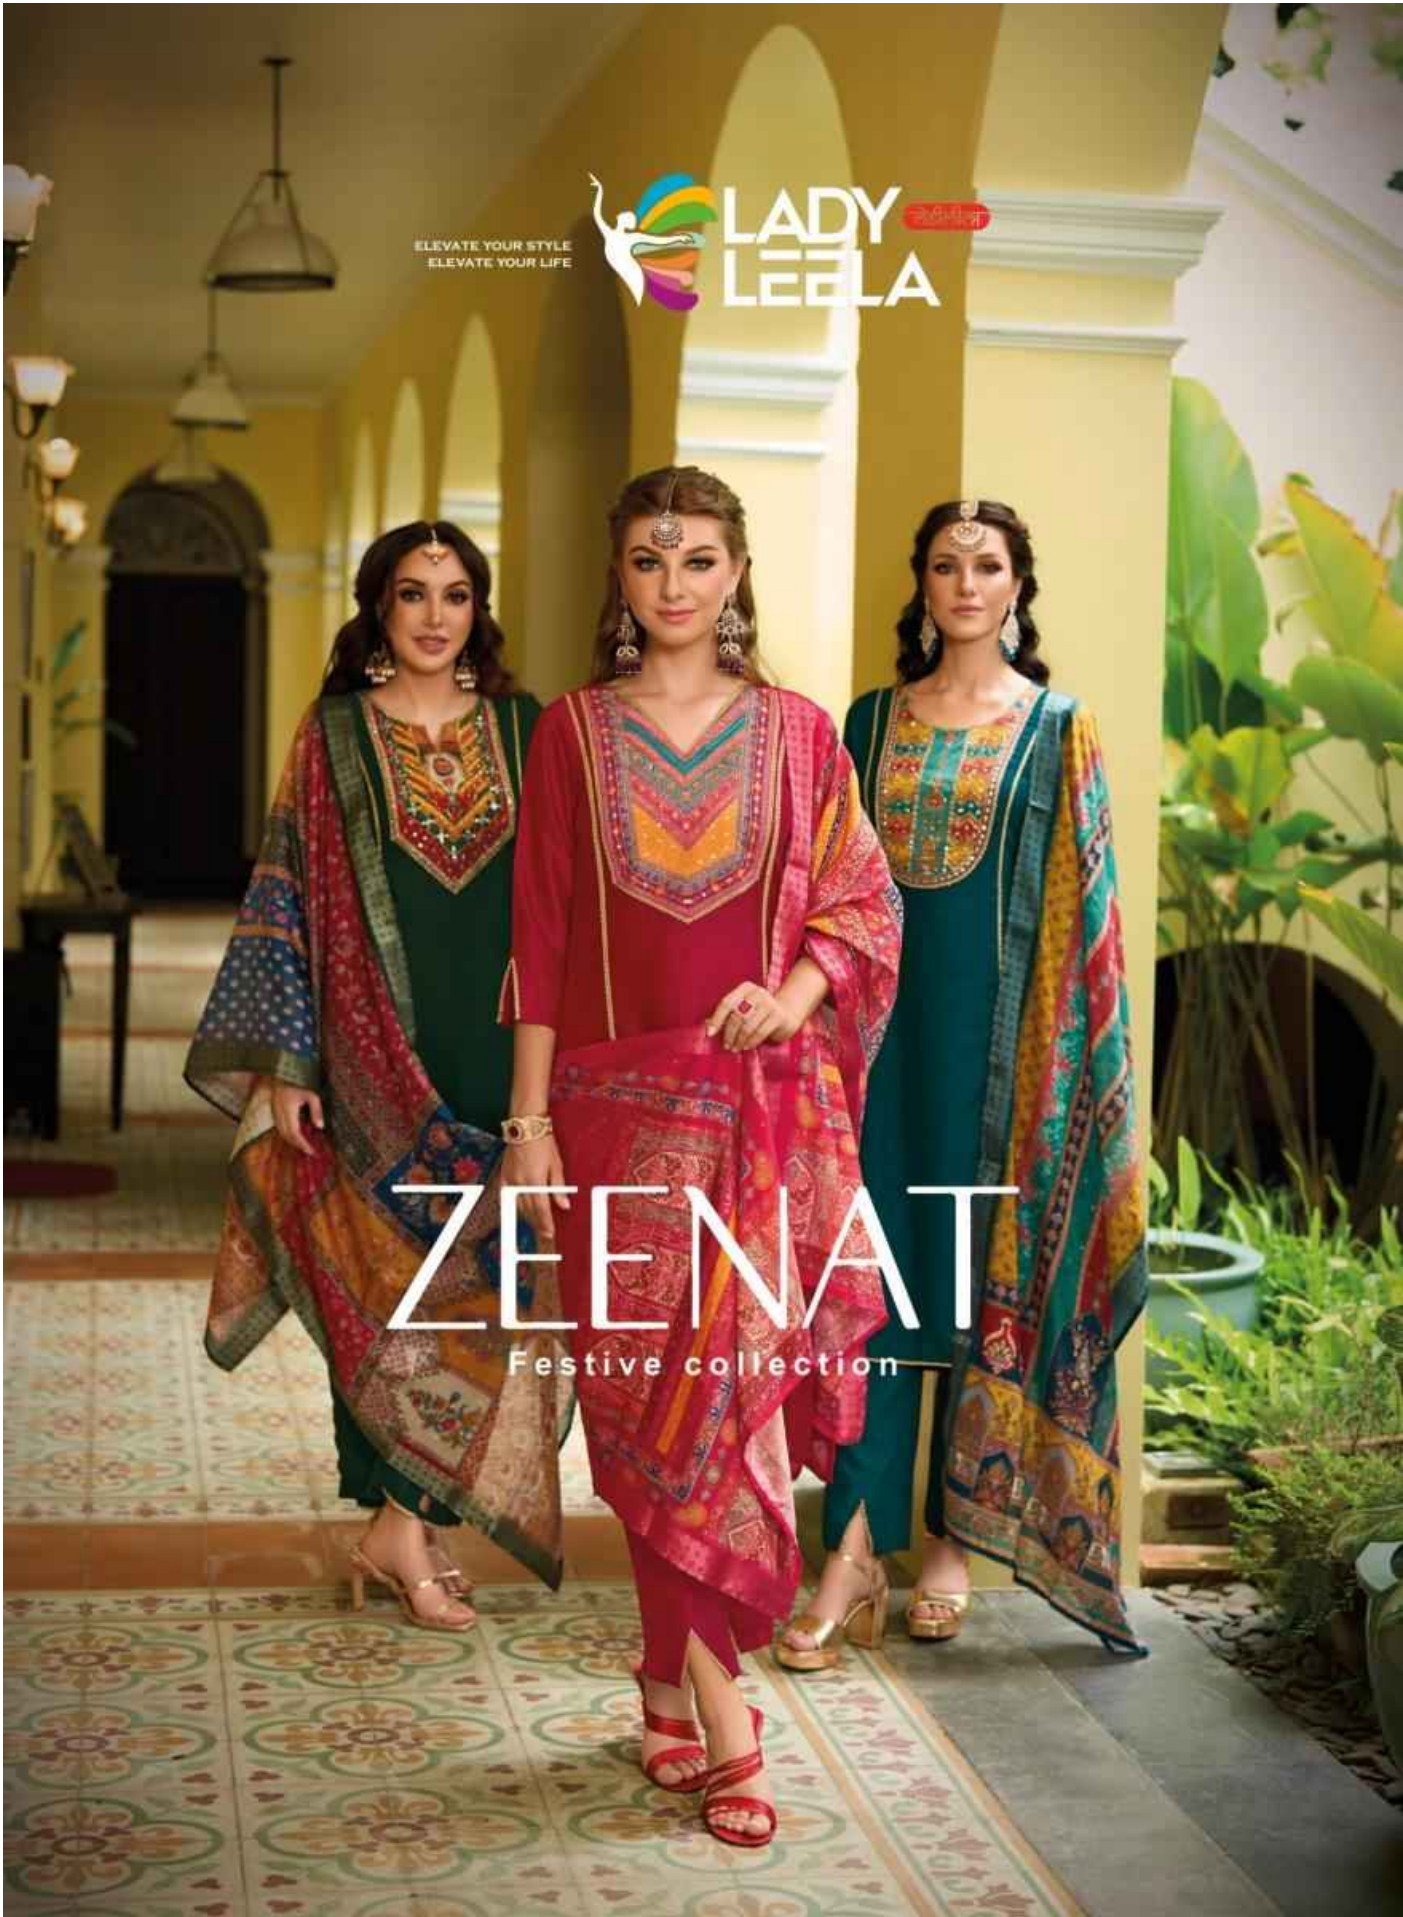

ELEVATE YOUR STYLE
ELEVATE YOUR LIFE

ZEENAT

Festive collection

ELEVATE YOUR STYLE
ELEVATE YOUR LIFE

ZEENAT

Festive collection

ZEENAT

Festive collection

FABRIC DETAILS

TOP

DESIGNER PRINT WITH HEAVY HANDWORK
ON VICHITRA FABRIC WITH LACE WORK & INNER

BOTTOM

VICHITRA FABRIC PANT WITH INNER & POCKET

DUPATTA

EXCLUSIVE JACQUARD DIGITAL PRINT DUPATTA

SIZES - M, L, XL, XXL, 3XL

NOTE

- * POCKET INSIDE EVERY BOTTOM
- * INNER INSIDE EVERY TOP
- * STICKER PHOTO INSIDE EVERY CATALOGUE

MADE IN PAKISTAN
**LADY
LEELA**
ZEENAT
Festive collection

A BEAUTEOUS
THE CLASSIC ATTIRE

1421

ELEVATE YOUR STYLE.
ELEVATE YOUR LIFE.

**LADY
LEELA** WOMEN'S WEAR

1425