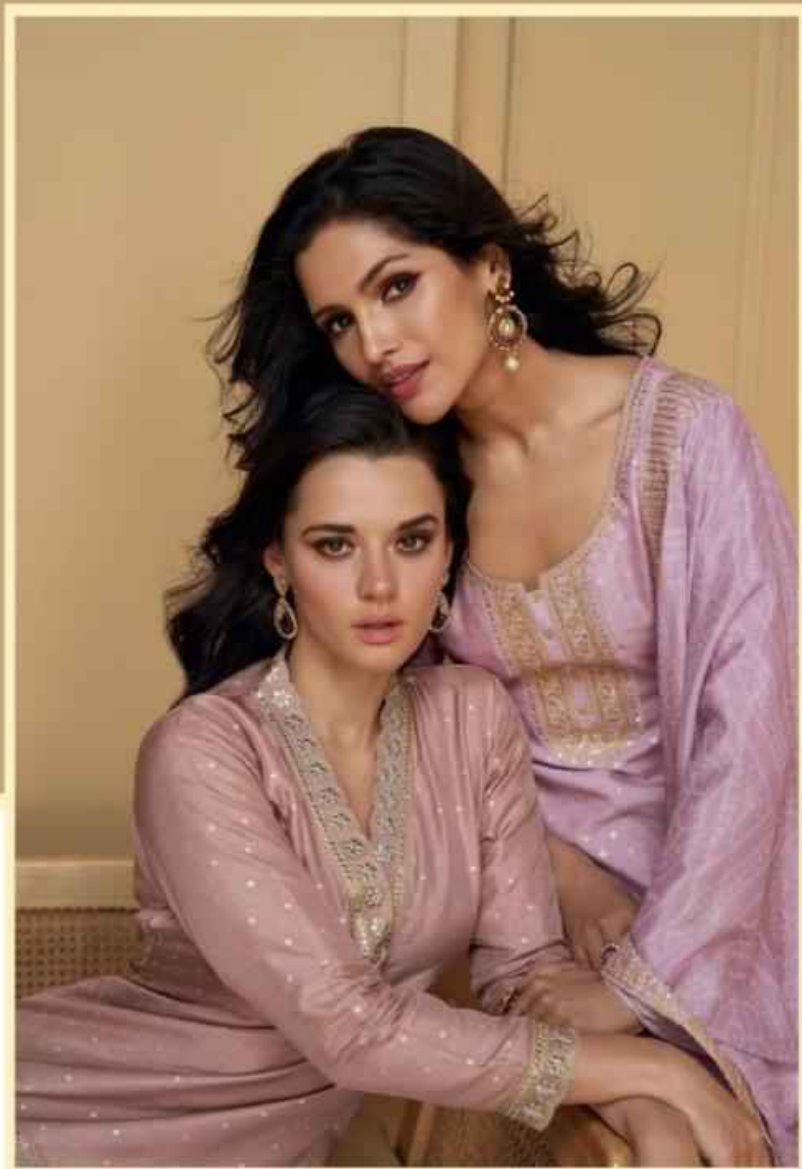

SAYURI<sup>®</sup>  
Designer

**D No-5570**

**D No-5571**

**D No-5572**

**D No-5573**

# NUTAN

Crafted with the latest designs and amazing color combinations,  
this collection will make you fall for it.

**SAYURI**<sup>®</sup>  
— Designer

**SAYURI**<sup>®</sup>  
Designer

Fashion Statement \_\_\_\_\_ D No-5570