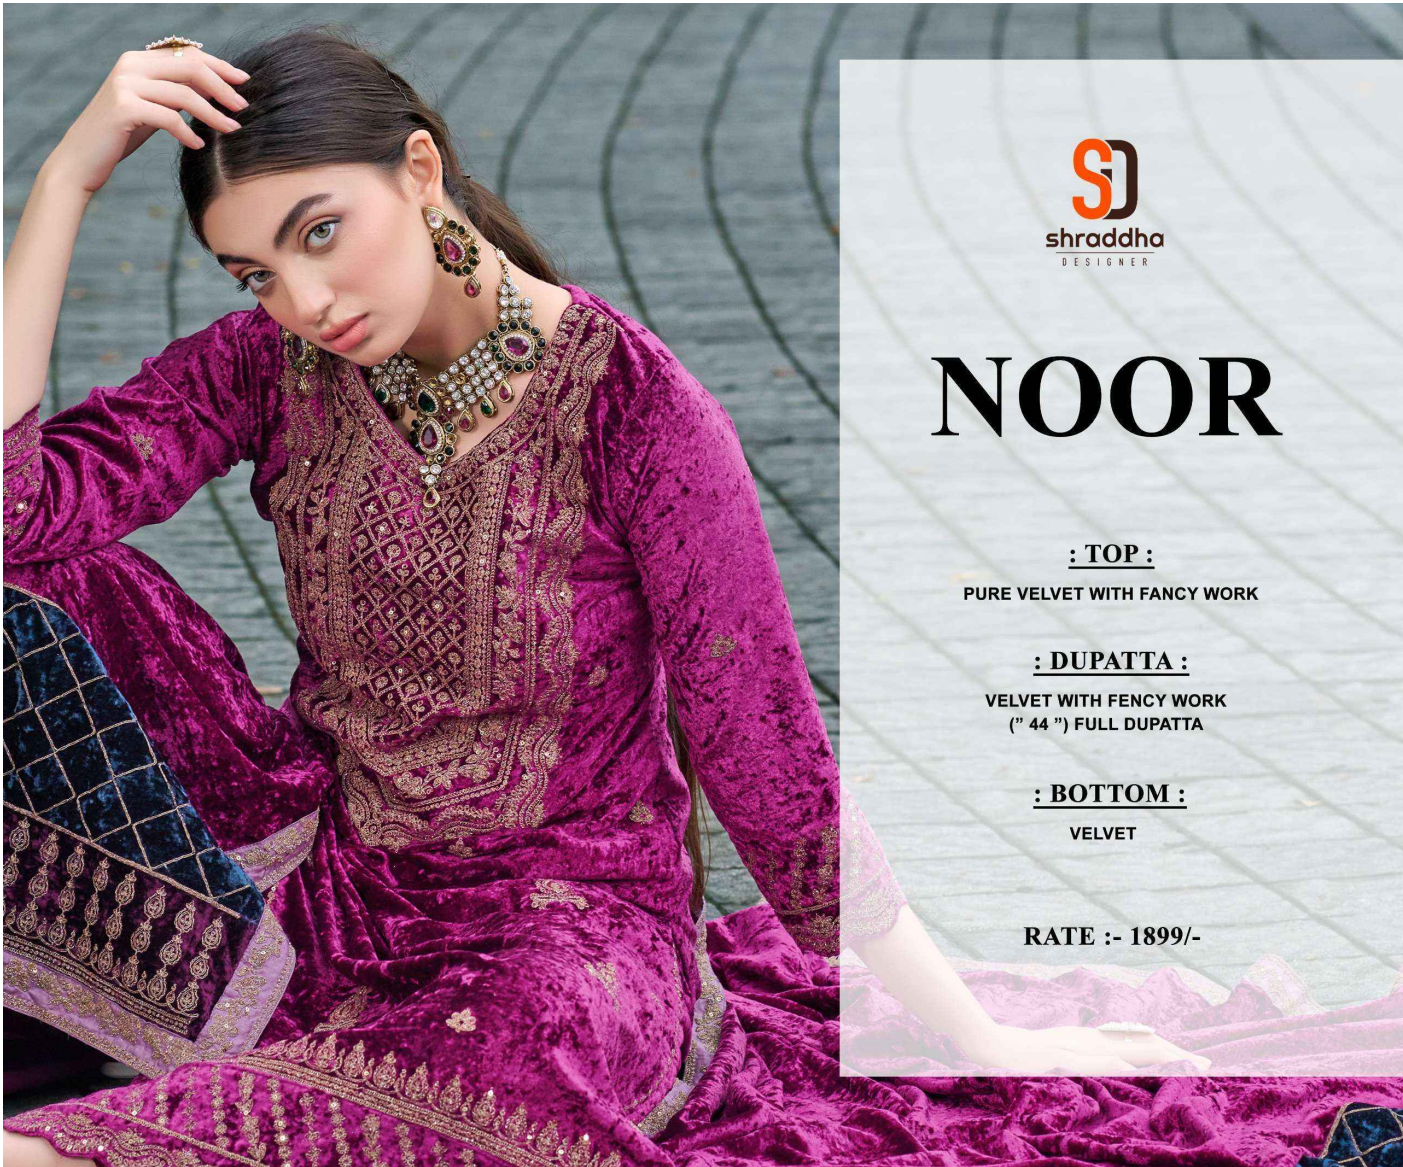

shradha
DESIGNER

NOOR

1001

1002

1003

1004

NOOR

: TOP :

PURE VELVET WITH FANCY WORK

: DUPATTA :

VELVET WITH FENCY WORK
(" 44 ") FULL DUPATTA

: BOTTOM :

VELVET

RATE :- 1899/-

Beautiful BASHUL

Elegance EMERGENCE D.NO.1004