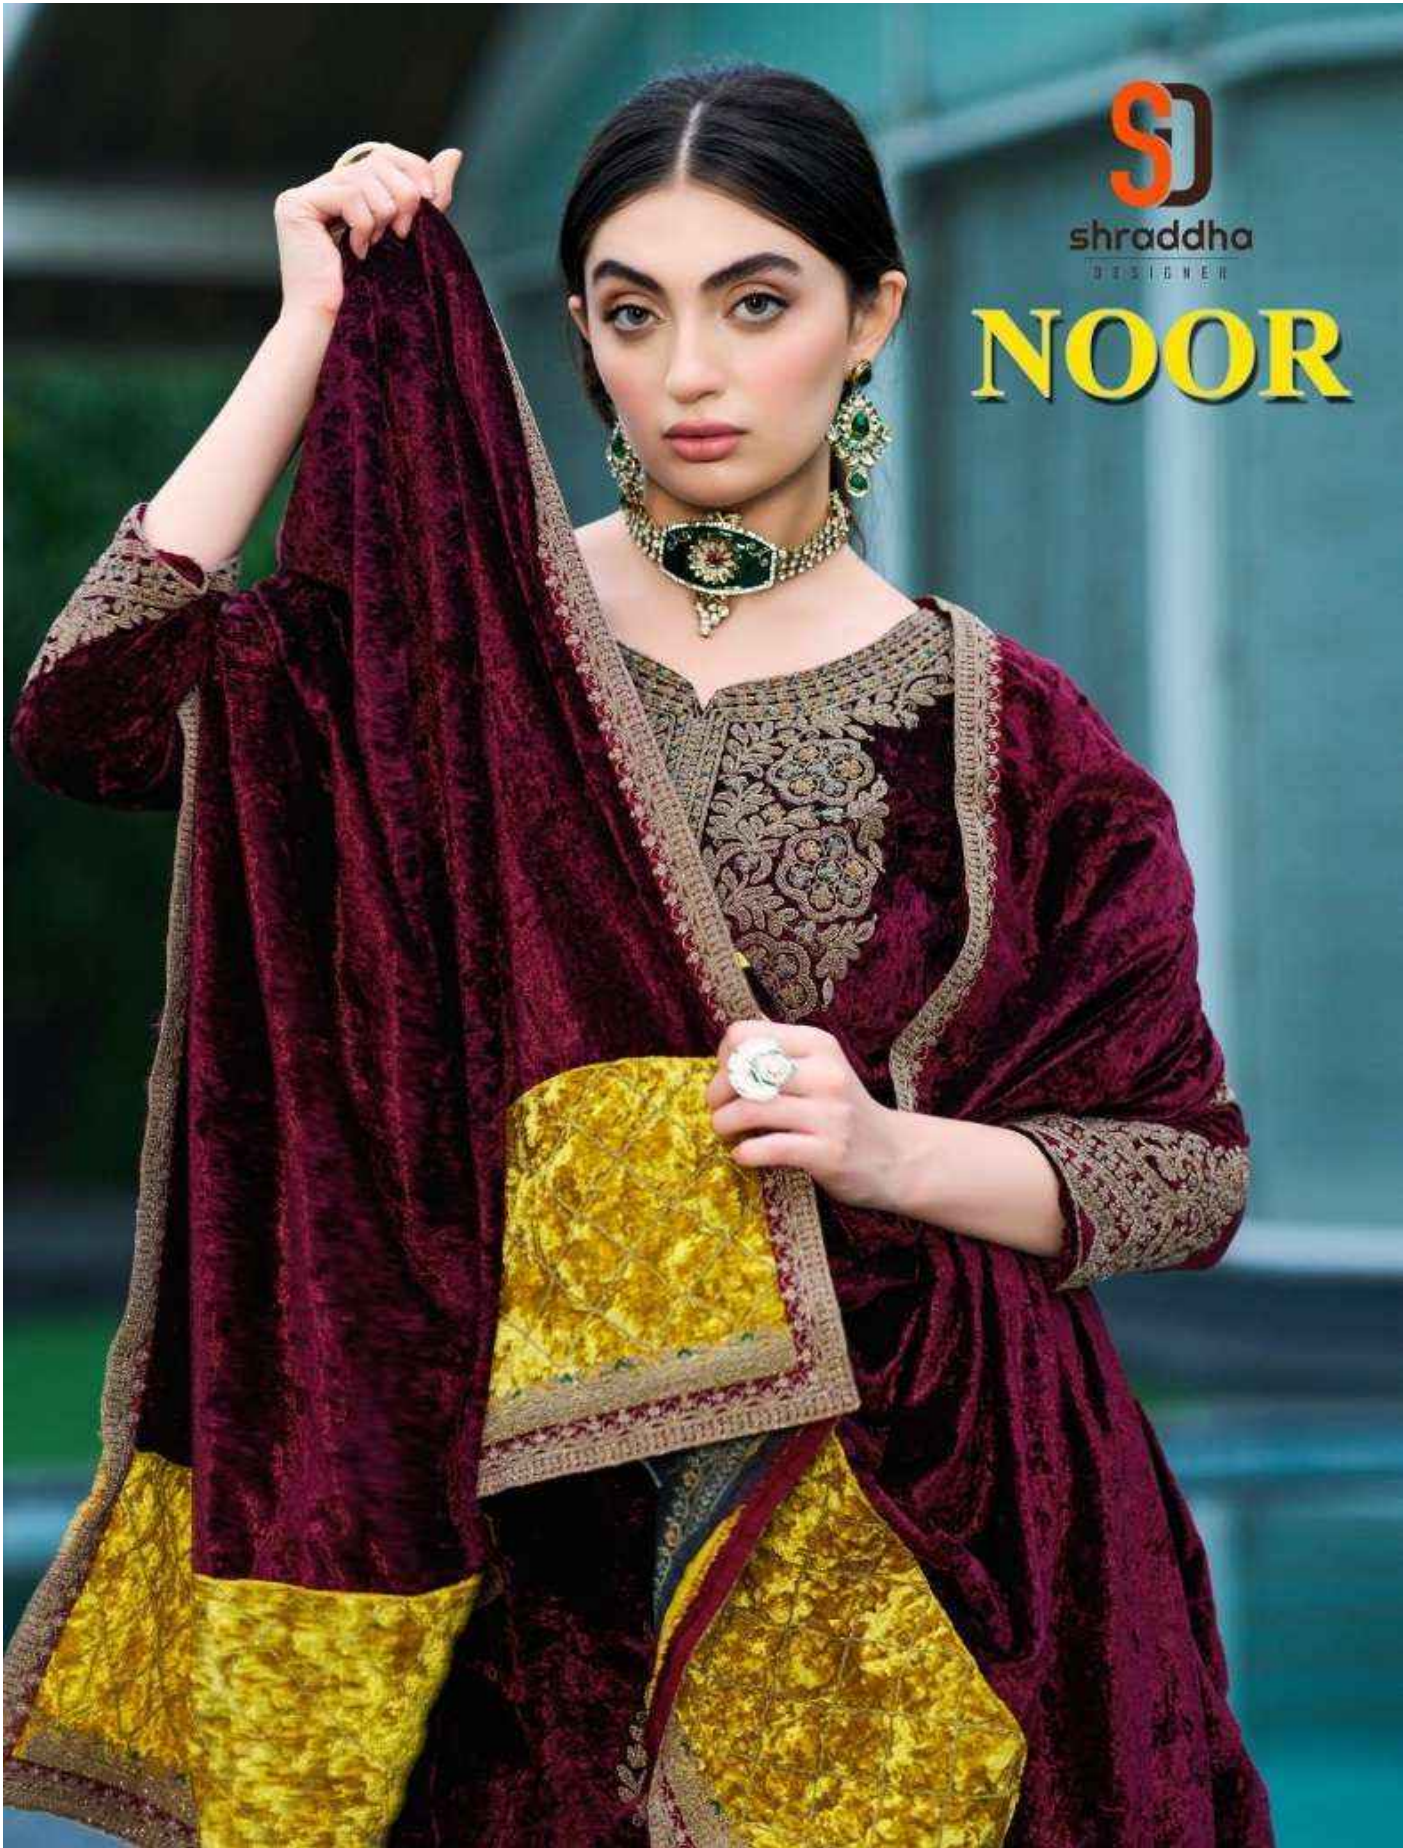

Venerable VOGUE.D. NO.1004

shradha
DESIGNER

NOOR