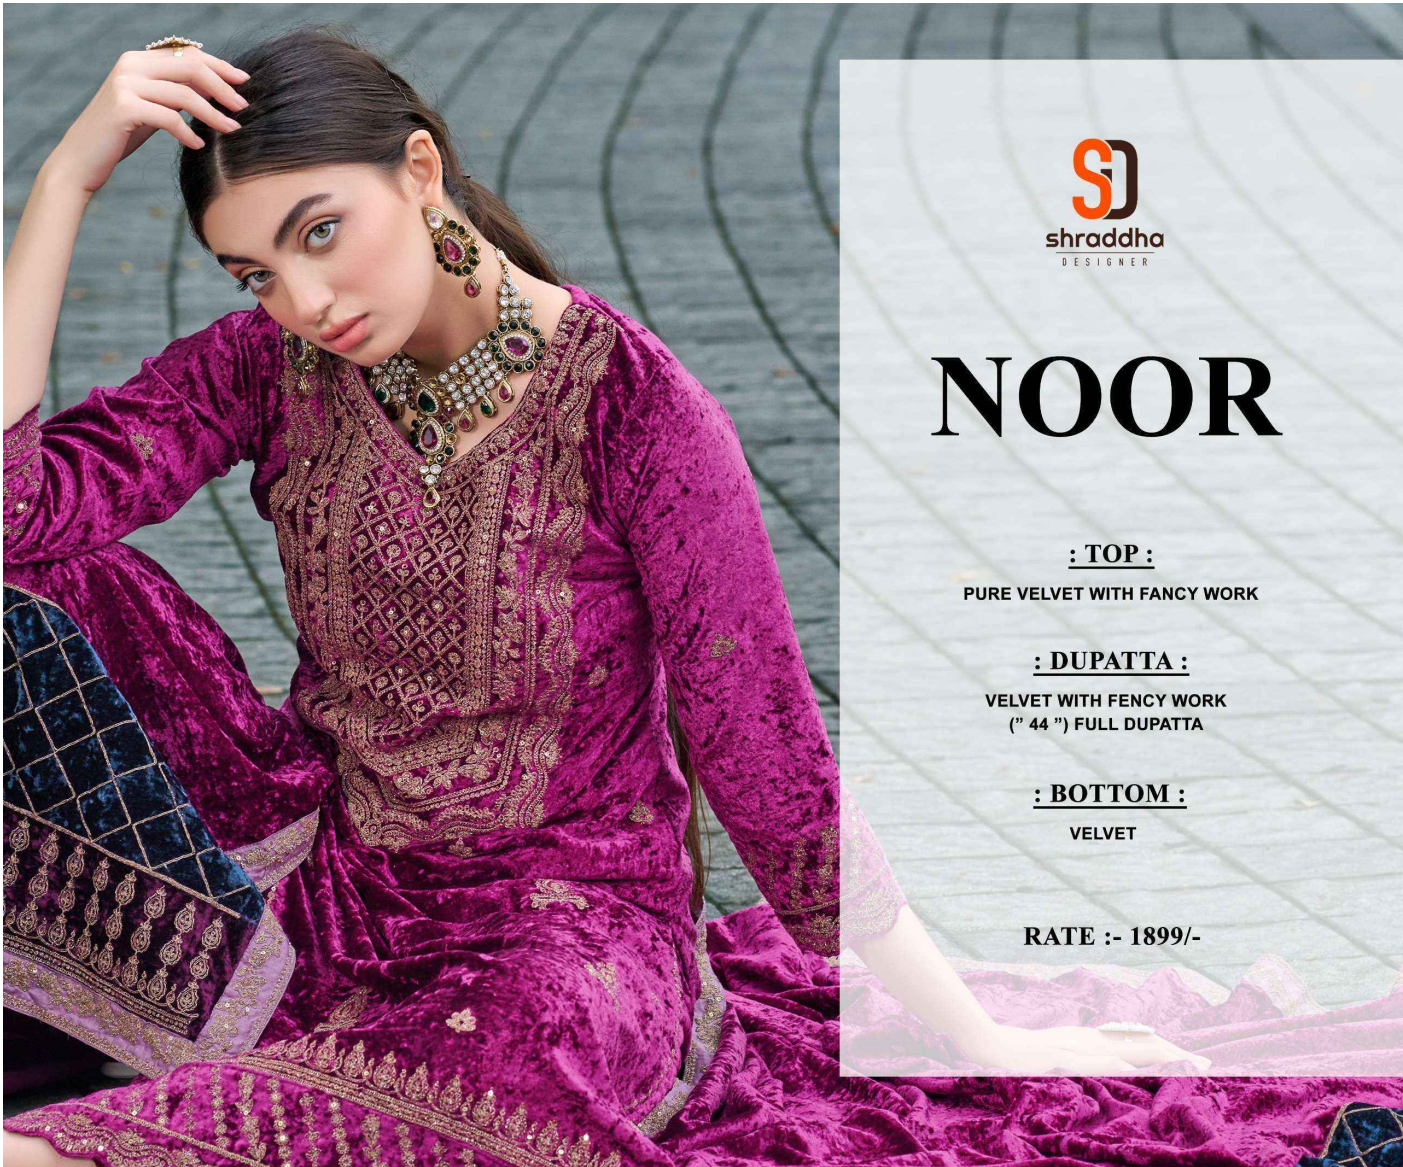

shradha  
DESIGNER

**NOOR**

1001

1002

1003

1004

# NOOR

**: TOP :**

PURE VELVET WITH FANCY WORK

**: DUPATTA :**

VELVET WITH FENCY WORK  
(" 44 ") FULL DUPATTA

**: BOTTOM :**

VELVET

**RATE :- 1899/-**

Beautiful BASHUL

D. NO.1004

**Elegance** EMERGENCE D.NO.1004

**Marvelous** SHINE & GLOW D. NO.1004

**Venerable** VOGUE.D. NO.1004

shradha  
DESIGNER

**NOOR**