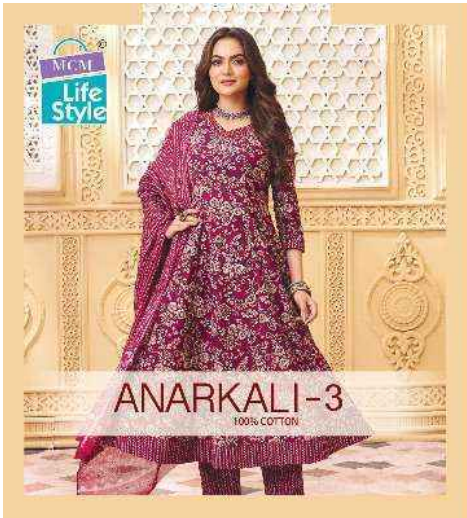

MCM

Life  
Style

D No. 307

Anarkali

100% COTTON

MCM  
Life  
Style

D No. 308

Anarkali  
100% COTTON