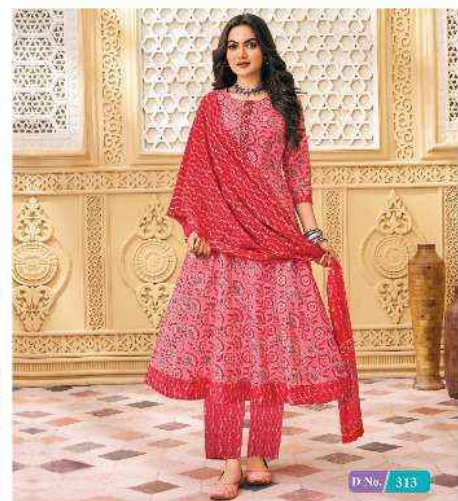

MCM

Life  
Style

D No. 307

Anarkali

100% COTTON

MCM  
Life  
Style

D No. 308

Anarkali  
100% COTTON