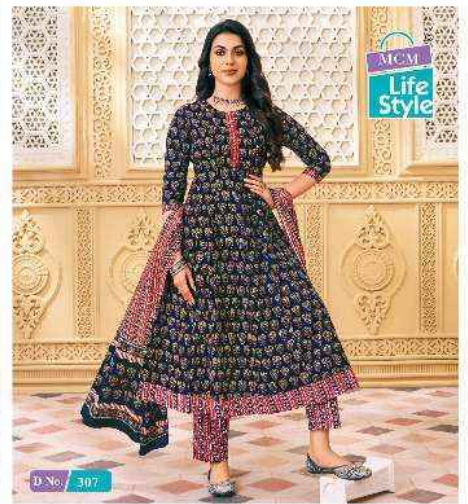

MCM

Life  
Style

D No. 307

Anarkali

100% COTTON

MCM  
Life  
Style

D No. 308

Anarkali  
100% COTTON