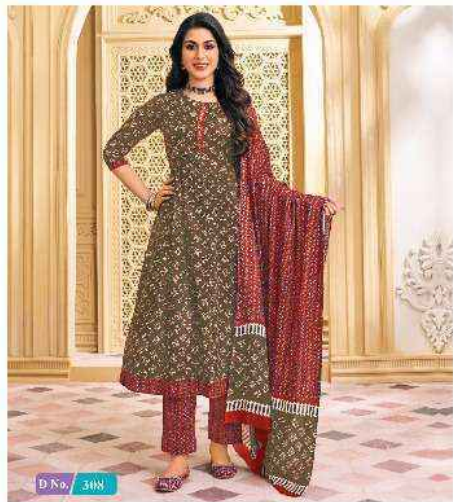

MCM

Life  
Style

D No. 307

Anarkali

100% COTTON

MCM  
Life  
Style

D No. 308

Anarkali  
100% COTTON