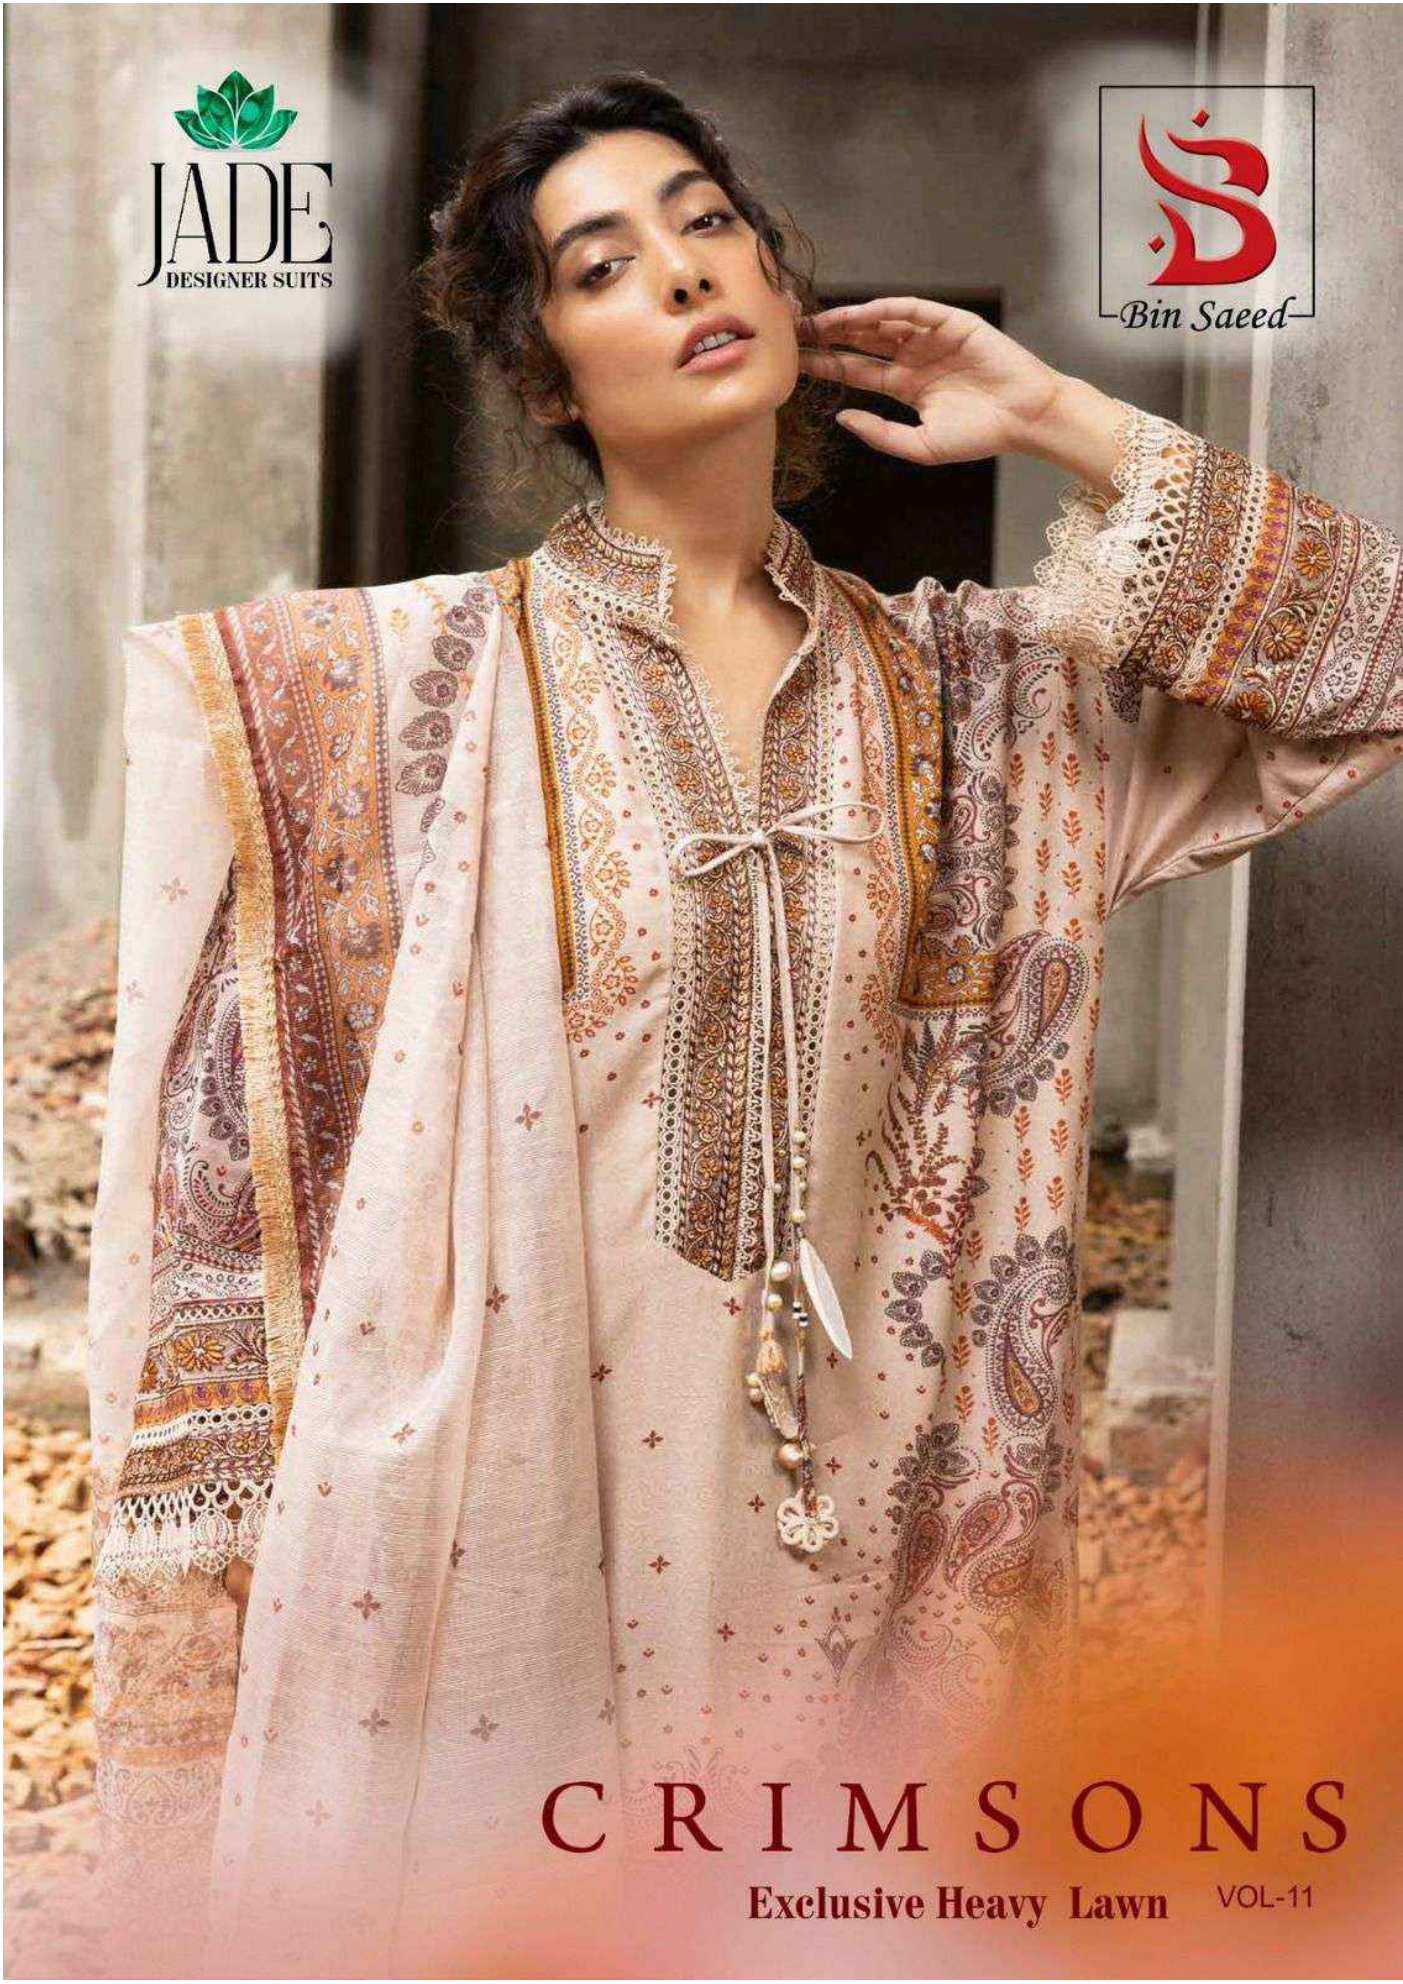

JADE
DESIGNER SUITS

Bin Saeed

CRIMSONS

Exclusive Heavy Lawn VOL-11