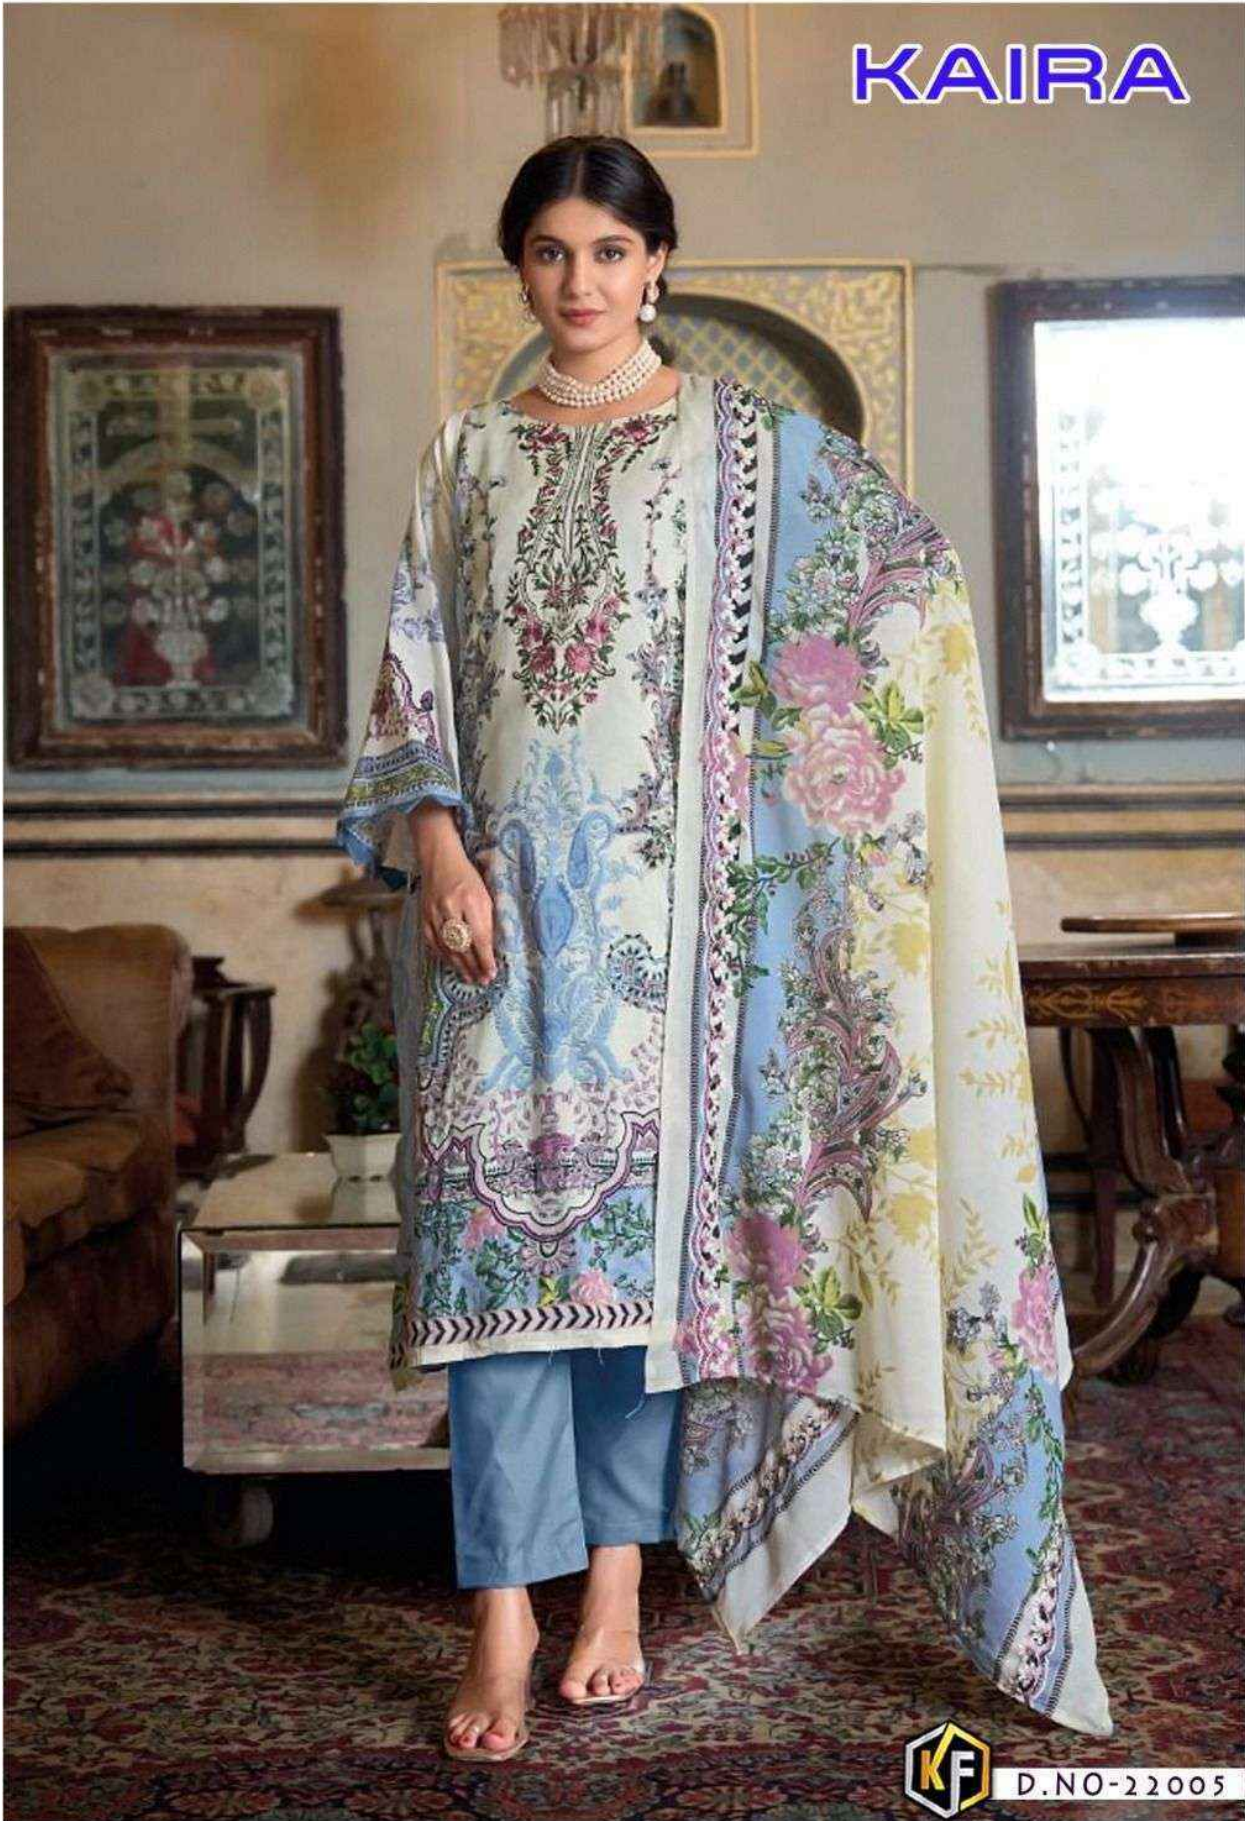

KAIRA

D.NO-22005