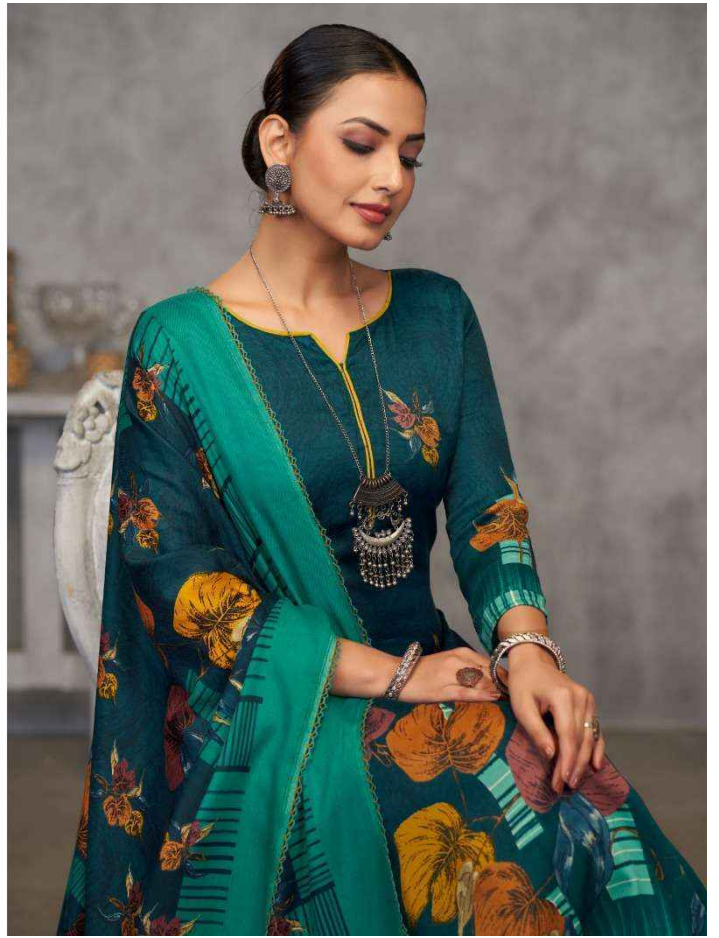

Radhika®

Cultur heritage

D.N.31002