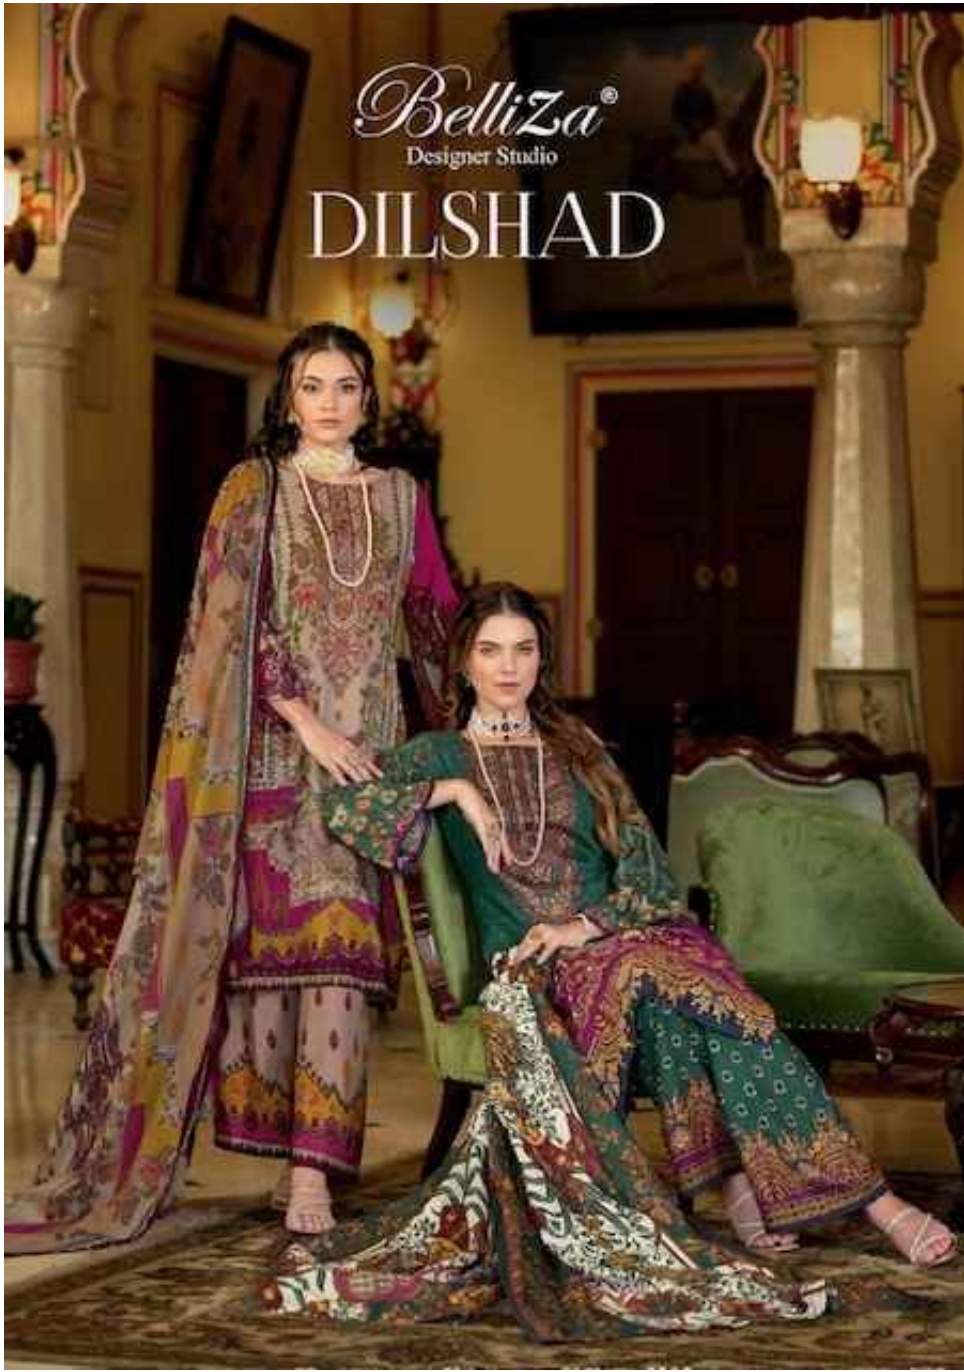

Belliza[®]
Designer Studio

DILSHAD

CLASSIC BEAUTY

1072-006

SIMPLE & CLASSIC

Hand embroidered in silk. Approximate weight 1.5 kg.

CREATIVE ELEGANCE

1992 0017

B

DILSHAD

992-001

992-002

992-003

992-004

992-005

992-006