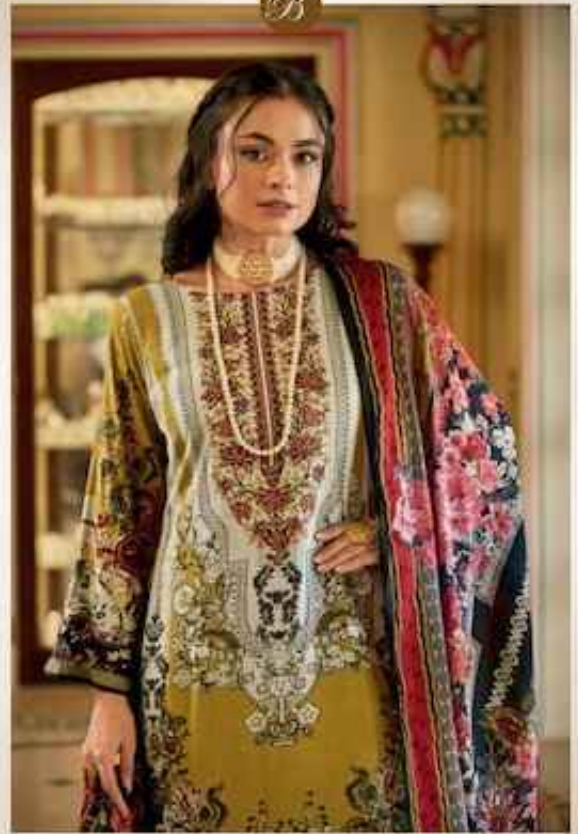

Belliza[®]
Designer Studio

DILSHAD

CLASSIC BEAUTY

1072-006

SIMPLE & CLASSIC

Hand embroidered in silk. Approximate weight 1.5 kg.

CREATIVE ELEGANCE

1992 0017

B

DILSHAD

992-001

992-002

992-003

992-004

992-005

992-006