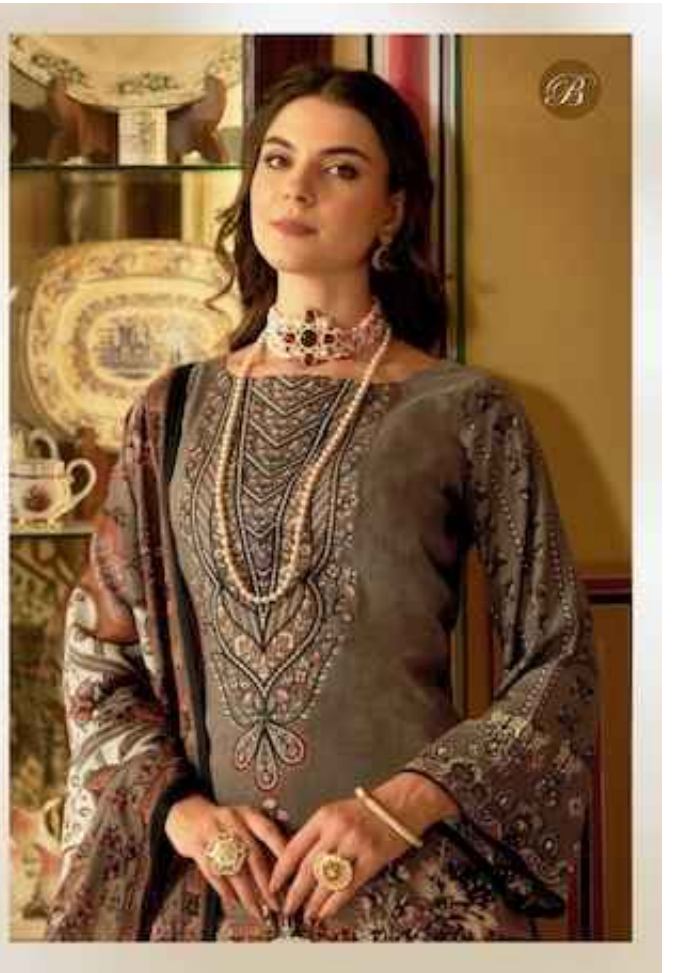

Belliza[®]
Designer Studio

DILSHAD

CLASSIC BEAUTY

1072-006

SIMPLE & CLASSIC

Hand embroidered in silk. Approximate weight 1.5 kg.

CREATIVE ELEGANCE

1992 0017

B

DILSHAD

992-001

992-002

992-003

992-004

992-005

992-006