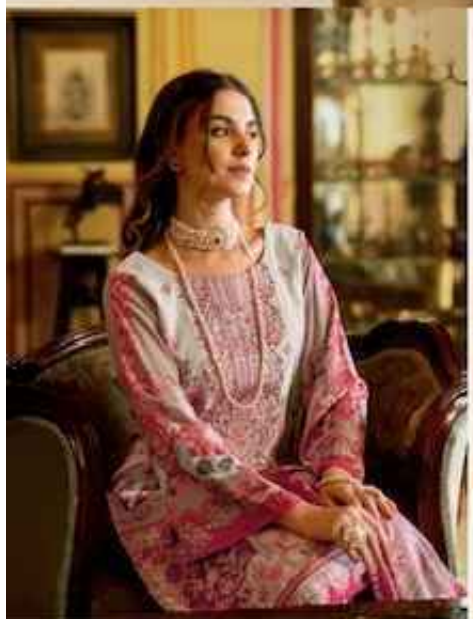

SIMPLE & CLASSIC