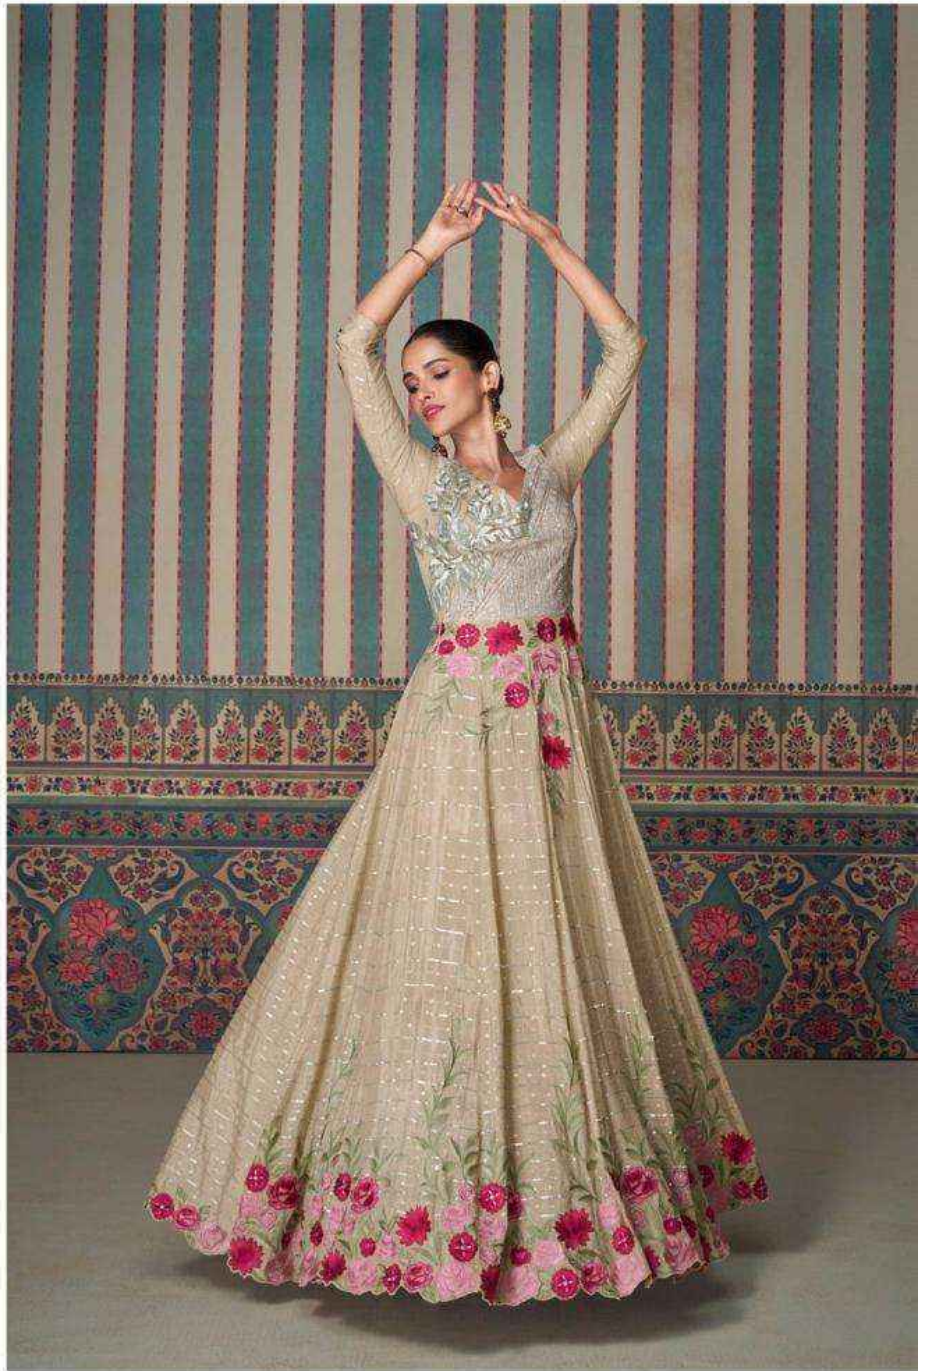

SAYURI[®]
Designer

ETHNIC

1 23456 78901 2

SAYURI®
Designer

STYLE ICON

Elegance is the only beauty that never fades

D NO-5681

5681