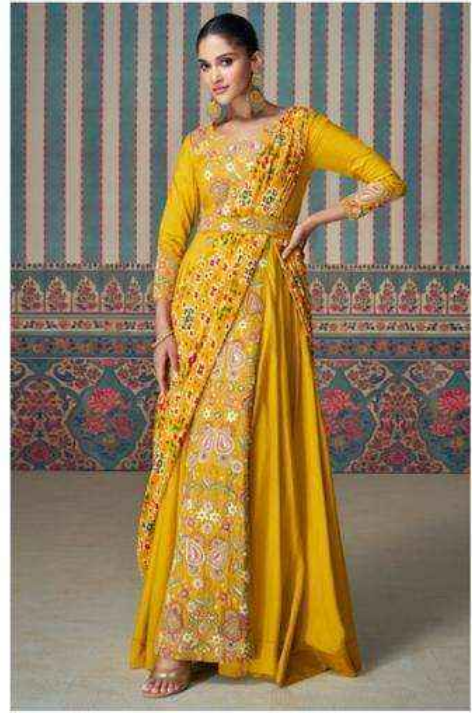

SAYURI[®]
Designer

ETHNIC

1 23456 78901 2

SAYURI®
Designer

STYLE ICON

Elegance is the only beauty that never fades

D NO-5681

5681

5682

5683

SAYURI[®]
Designer

ETHNIC

SAYURI[®]
Designer

ETHNIC

1 23456 78901 2