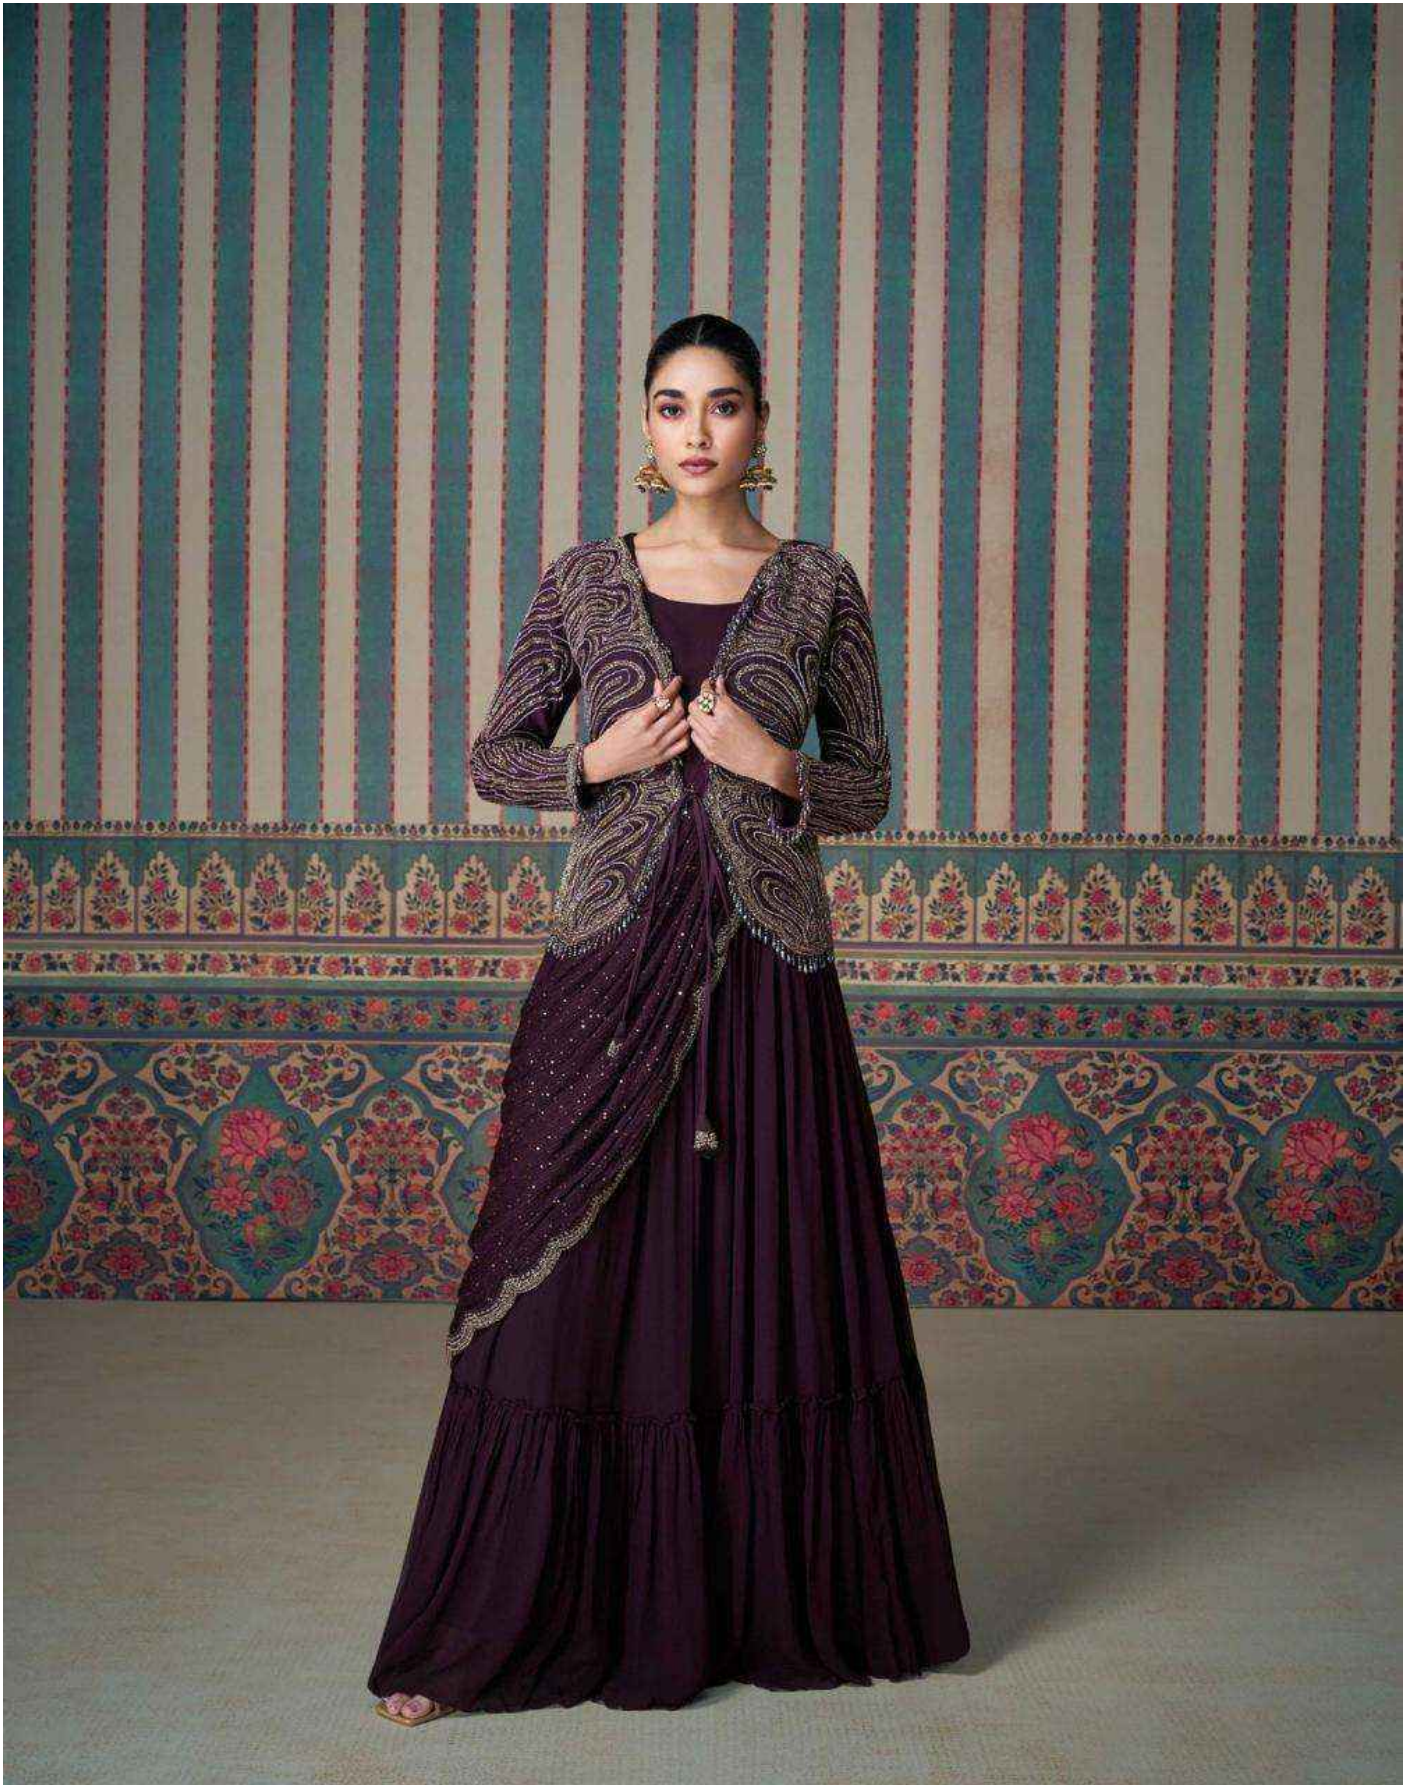

SAYURI[®]
Designer

ETHNIC

1 23456 78901 2

SAYURI®
Designer

STYLE ICON

Elegance is the only beauty that never fades

D NO-5681

5681

5682

5683

SAYURI[®]
Designer

ETHNIC

SAYURI[®]
Designer

ETHNIC

1 23456 78901 2