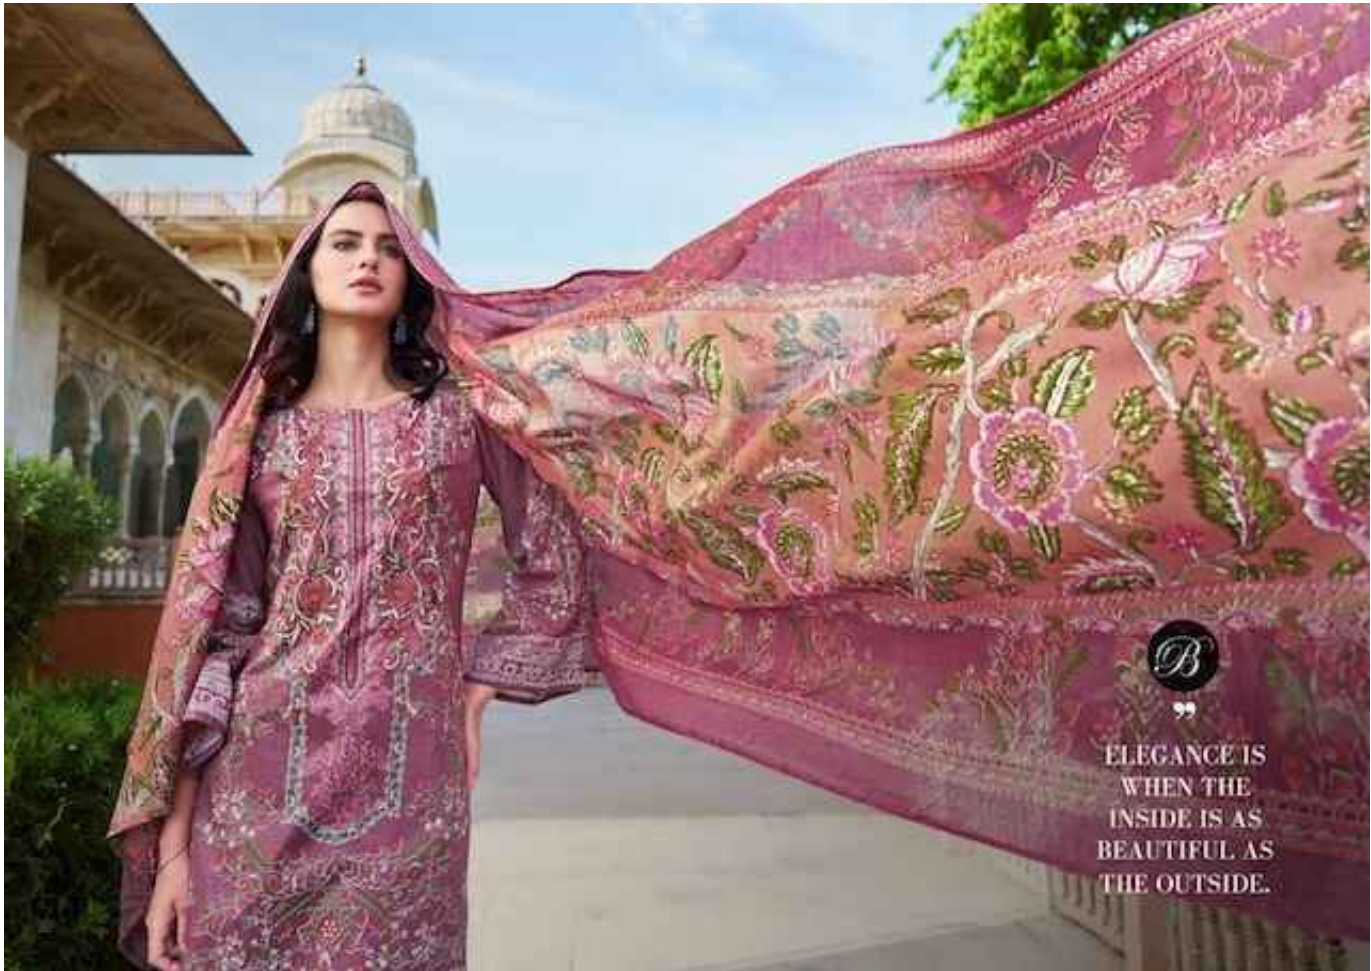

ELEGANCE IS
WHEN THE
INSIDE IS AS
BEAUTIFUL AS
THE OUTSIDE.