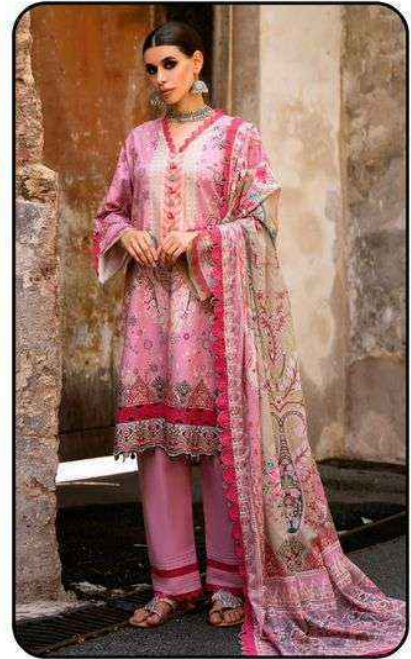

1003

TOP

Pure Lawn Cotton - (2.40 MTR APX.)

DUPATTA

Mal-Mal Cotton - (2.25 MTR APX.)

BOTTOM

Pure Lawn Cotton - (2.00 MTR APX.)

Madhav®
Fashion
Firdous
Exclusive lawn collection
vol-01