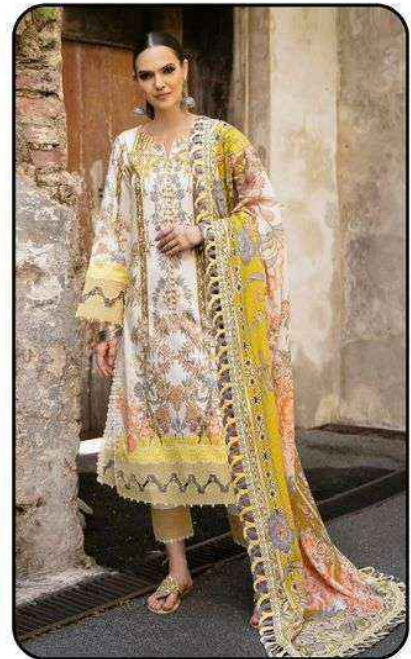

Style
1005

1001

1002

1003

1004

1005

1006

TOP

Pure Lawn Cotton - (2.40 MTR APX.)

DUPATTA

Mal-Mal Cotton - (2.25 MTR APX.)

BOTTOM

Pure Lawn Cotton - (2.00 MTR APX.)

Madhav[®]
Fashion
Firdous
Exclusive lawn collection
vol-01

Madhav[®]
Fashion

Firdous