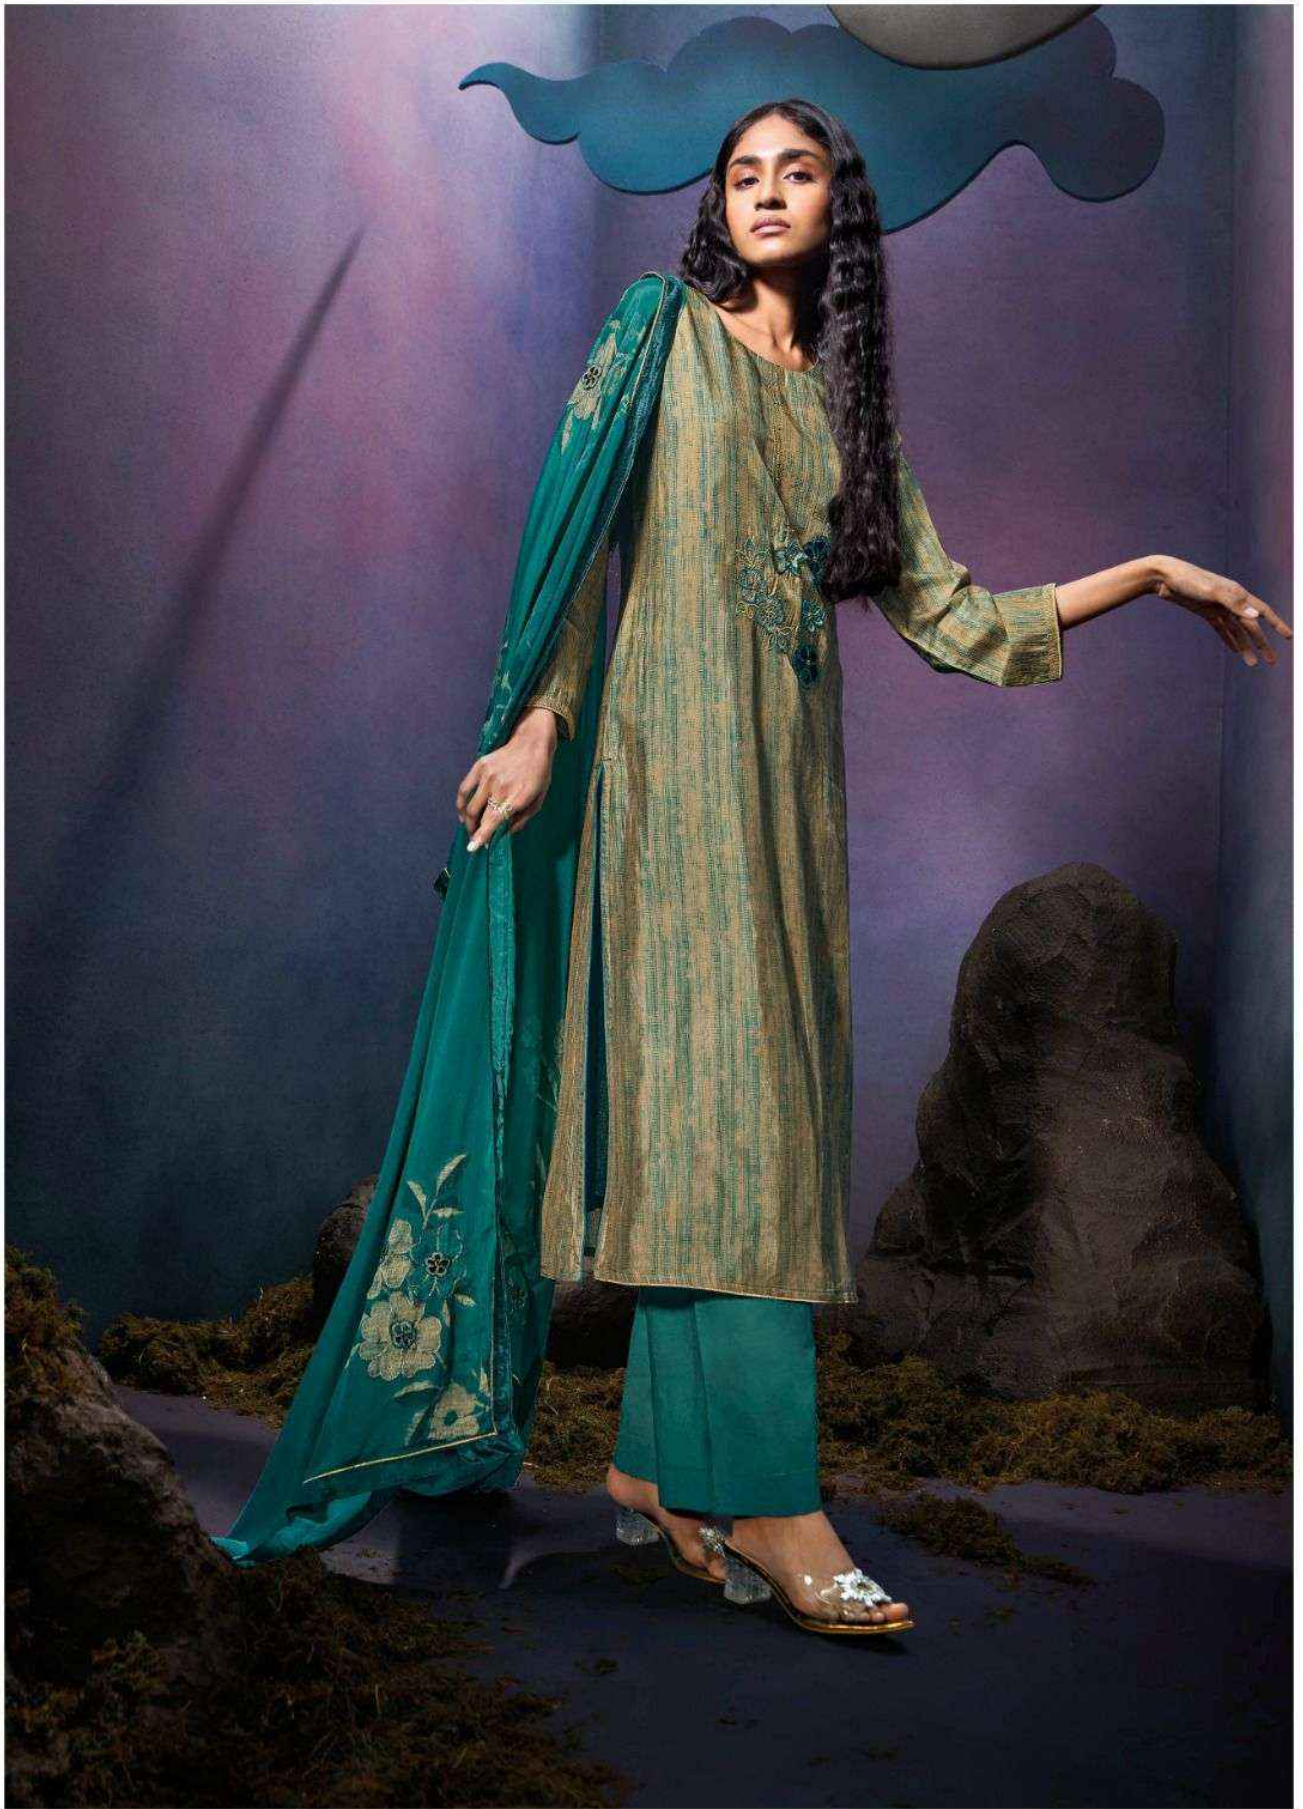

Ganga®

**Kiansh**

PRODUCT NAME	<b>KIANSH</b>
D.NO.	C2135 TO C2140
DESCRIPTION	<p><b>TOP</b> PREMIUM PURE BEMBERG RUSSIAN SILK PRINTED WITH HAND WORK, PATCH EMBROIDERY, EMBROIDERY LACE.</p> <p><b>BOTTOM</b> PREMIUM SILK SATIN SOLID COLOR.</p> <p><b>DUPATTA</b> PREMIUM PURE CHINON SILK PRINTED WITH HAND EMBROIDERY &amp; VELVET SILK BORDER.</p>
HSN CODE	<b>540834</b>
WHOLESALE PRICE	<b>2465/- EACH+GST(EXTRA)</b>

C2135

C2136

C2137

C2138

C2139

C2140

Ganga®  
**Kiansh**

Ganga®