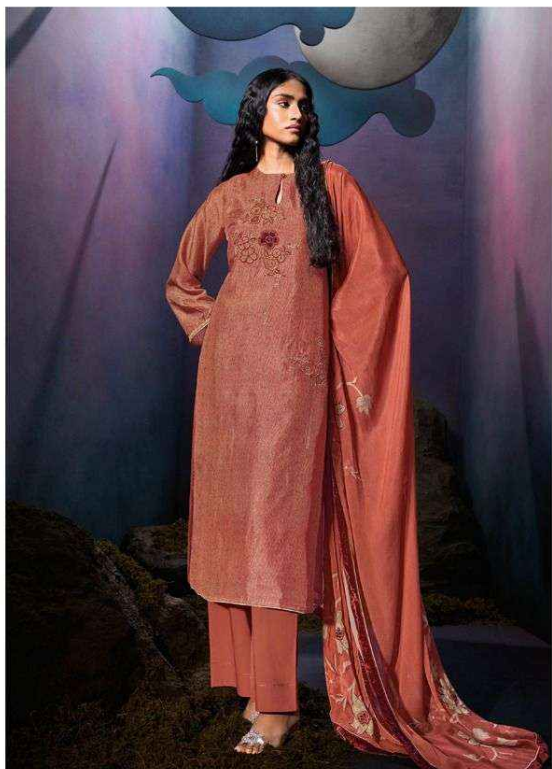

Ganga®

**Kiansh**

PRODUCT NAME	<b>KIANSH</b>
D.NO.	C2135 TO C2140
DESCRIPTION	<p><b>TOP</b> PREMIUM PURE BEMBERG RUSSIAN SILK PRINTED WITH HAND WORK, PATCH EMBROIDERY, EMBROIDERY LACE.</p> <p><b>BOTTOM</b> PREMIUM SILK SATIN SOLID COLOR.</p> <p><b>DUPATTA</b> PREMIUM PURE CHINON SILK PRINTED WITH HAND EMBROIDERY &amp; VELVET SILK BORDER.</p>
HSN CODE	<b>540834</b>
WHOLESALE PRICE	<b>2465/- EACH+GST(EXTRA)</b>