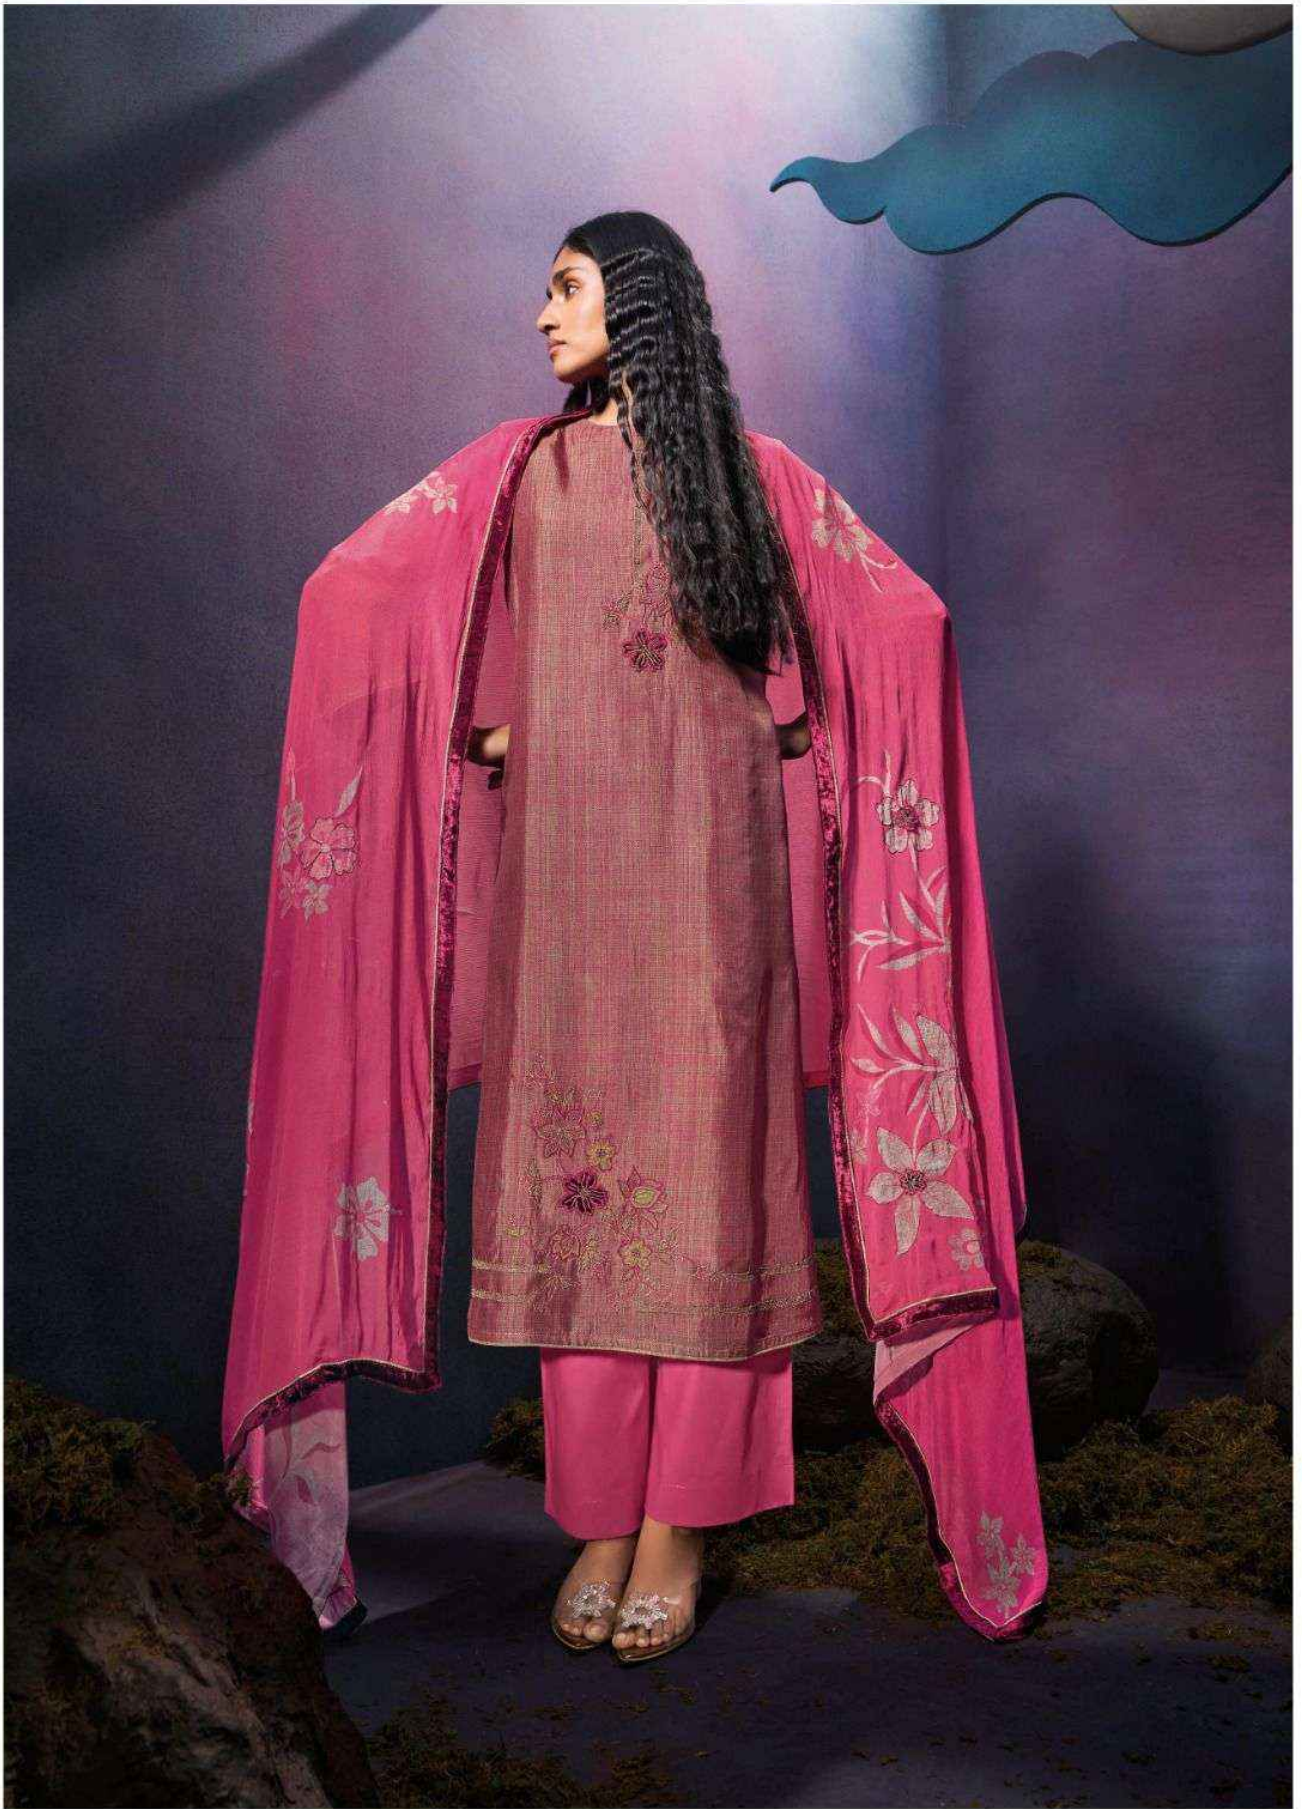

Ganga®

**Kiansh**

PRODUCT NAME	<b>KIANSH</b>
D.NO.	C2135 TO C2140
DESCRIPTION	<p><b>TOP</b> PREMIUM PURE BEMBERG RUSSIAN SILK PRINTED WITH HAND WORK, PATCH EMBROIDERY, EMBROIDERY LACE.</p> <p><b>BOTTOM</b> PREMIUM SILK SATIN SOLID COLOR.</p> <p><b>DUPATTA</b> PREMIUM PURE CHINON SILK PRINTED WITH HAND EMBROIDERY &amp; VELVET SILK BORDER.</p>
HSN CODE	<b>540834</b>
WHOLESALE PRICE	<b>2465/- EACH+GST(EXTRA)</b>

C2135

C2136

C2137

C2138

C2139

C2140

Ganga®  
**Kiansh**

Ganga®