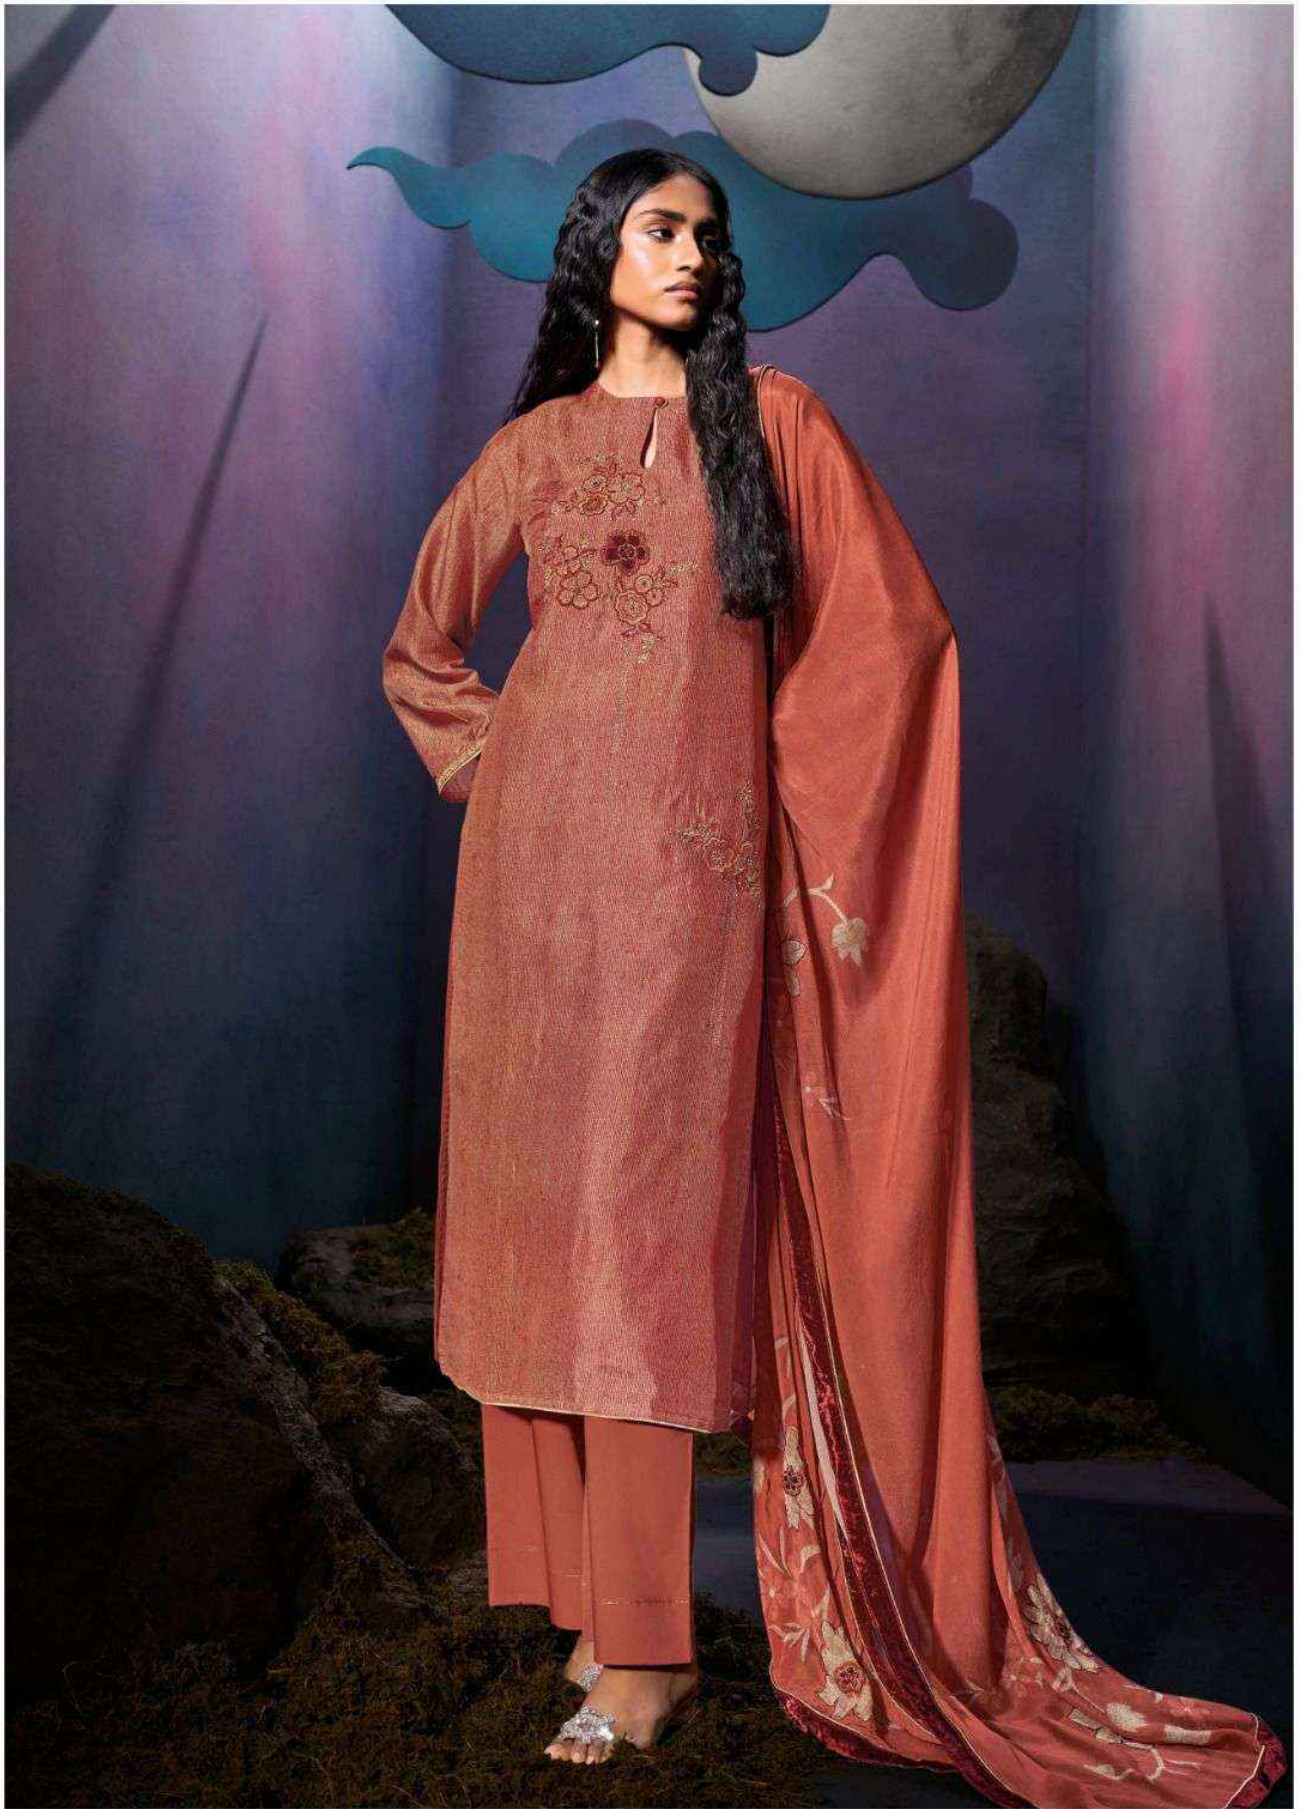

Ganga®

**Kiansh**

PRODUCT NAME	<b>KIANSH</b>
D.NO.	C2135 TO C2140
DESCRIPTION	<p><b>TOP</b> PREMIUM PURE BEMBERG RUSSIAN SILK PRINTED WITH HAND WORK, PATCH EMBROIDERY, EMBROIDERY LACE.</p> <p><b>BOTTOM</b> PREMIUM SILK SATIN SOLID COLOR.</p> <p><b>DUPATTA</b> PREMIUM PURE CHINON SILK PRINTED WITH HAND EMBROIDERY &amp; VELVET SILK BORDER.</p>
HSN CODE	<b>540834</b>
WHOLESALE PRICE	<b>2465/- EACH+GST(EXTRA)</b>

C2135

C2136

C2137

C2138

C2139

C2140

Ganga®  
**Kiansh**

Ganga®