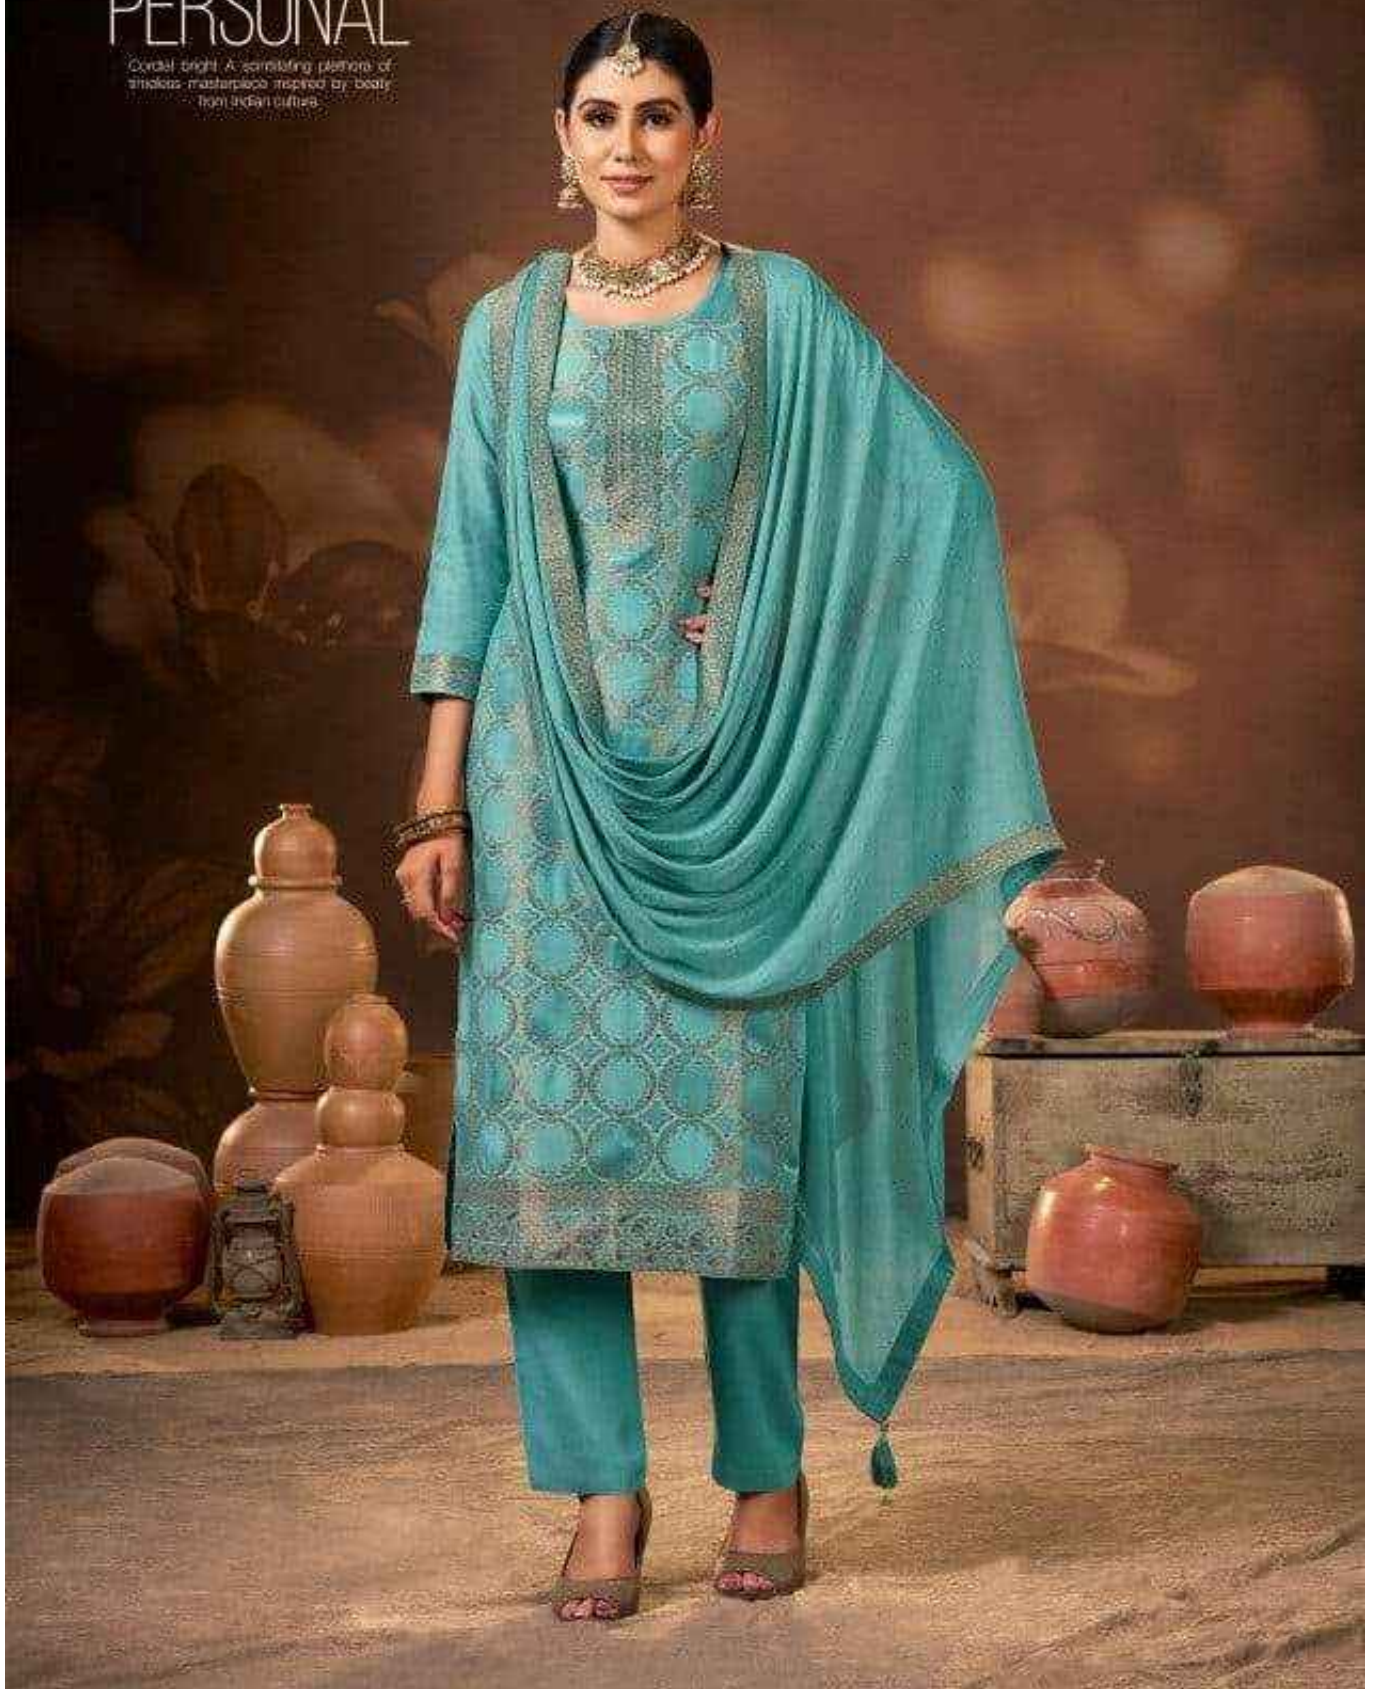

STYLE IS VERY PERSONAL

Ordeal bright. A sumptuous palette of timeless masterpieces inspired by beauty from Indian culture.

STYLE IS VERY PERSONAL

Ordeal bright. A sumptuous palette of timeless masterpieces inspired by beauty from Indian culture.

D.NO-11366

11361

11362

11363

11364

11365

11366

- TOP - PURE MUSLING SELF WEAVING
- BOTTOM +INNER- PURE
- DUPATTA - PURE EDITIONAL DIAMOND WITH FOUR SIDE JEQUARD BORDER WITH JHUMKA
- DESIGNS - 06