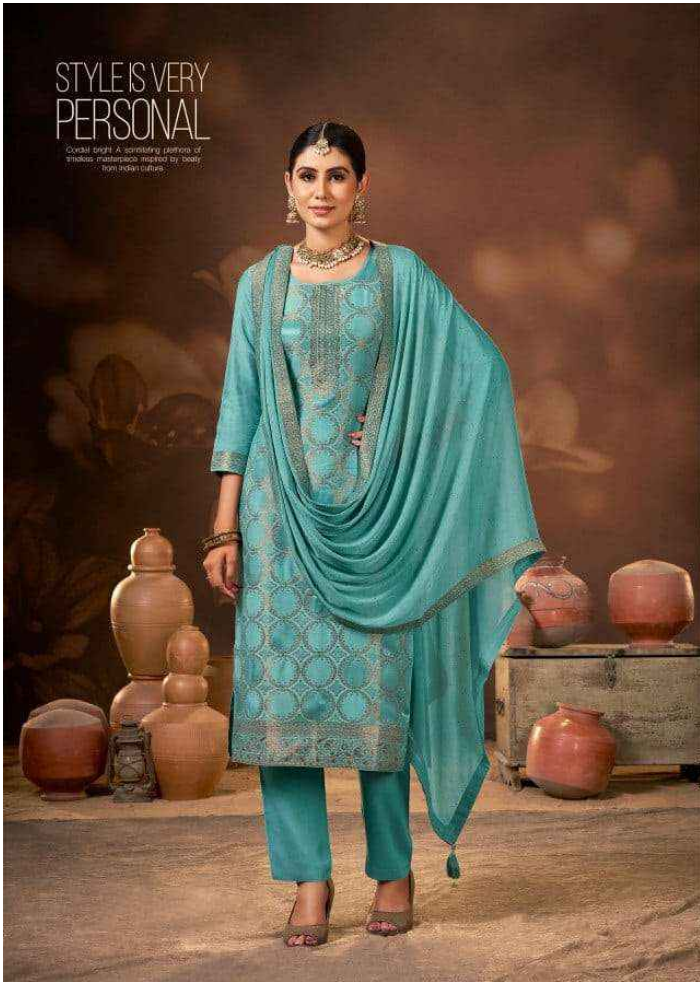

STYLE IS VERY
PERSONAL

D.NO-11362