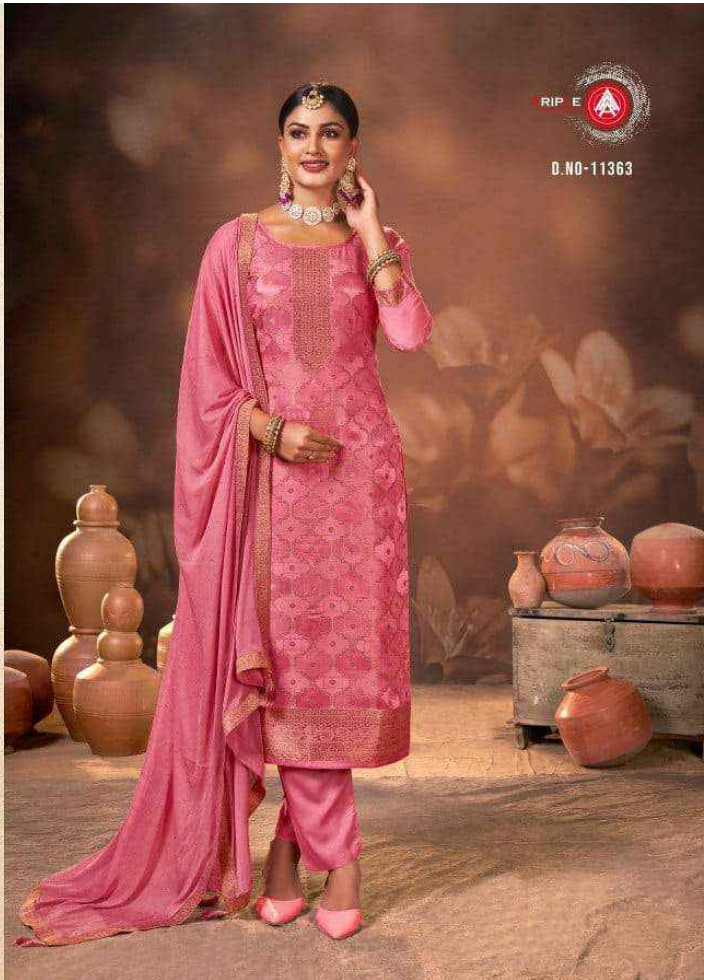

STYLE IS VERY PERSONAL

Ordeal bright. A sumptuous palette of timeless masterpieces inspired by beauty from Indian culture.

STYLE IS VERY PERSONAL

Ordeal bright. A sumptuous palette of timeless masterpieces inspired by beauty from Indian culture.

D.NO-11366

11361

11362

11363

11364

11365

11366

- TOP - PURE MUSLING SELF WEAVING
- BOTTOM +INNER- PURE
- DUPATTA - PURE EDITIONAL DIAMOND WITH FOUR SIDE JEQUARD BORDER WITH JHUMKA
- DESIGNS - 06