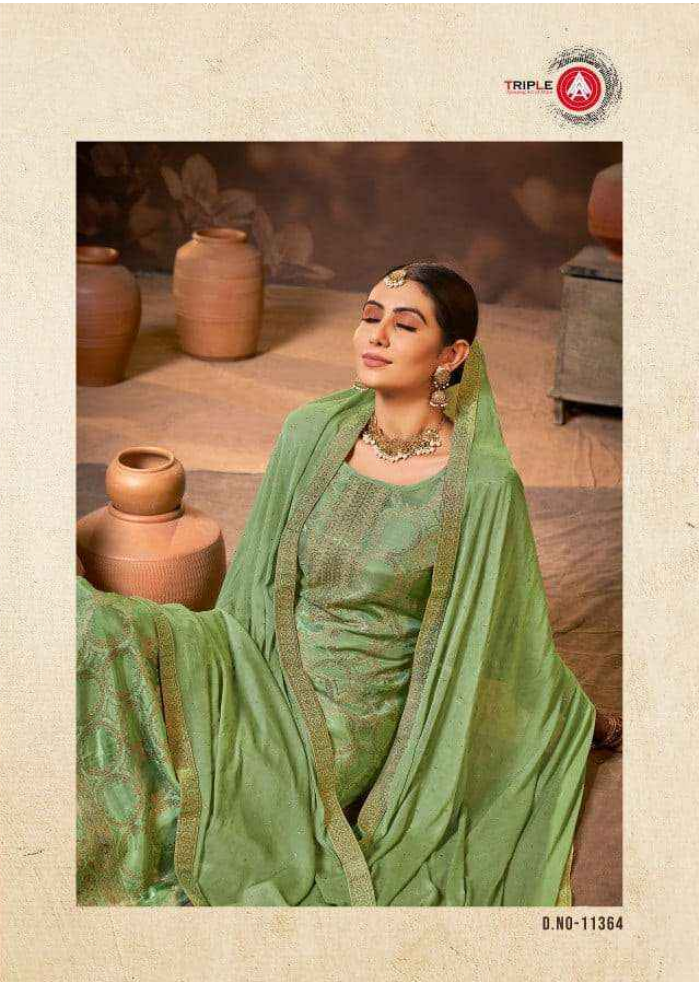

STYLE IS VERY PERSONAL

Ordeal bright. A sumptuous palette of timeless masterpieces inspired by beauty from Indian culture.

STYLE IS VERY PERSONAL

Ordeal bright. A sumptuous palette of timeless masterpieces inspired by beauty from Indian culture.

D.NO-11366

11361

11362

11363

11364

11365

11366

- TOP - PURE MUSLING SELF WEAVING
- BOTTOM +INNER- PURE
- DUPATTA - PURE EDITIONAL DIAMOND WITH FOUR SIDE JEQUARD BORDER WITH JHUMKA
- DESIGNS - 06