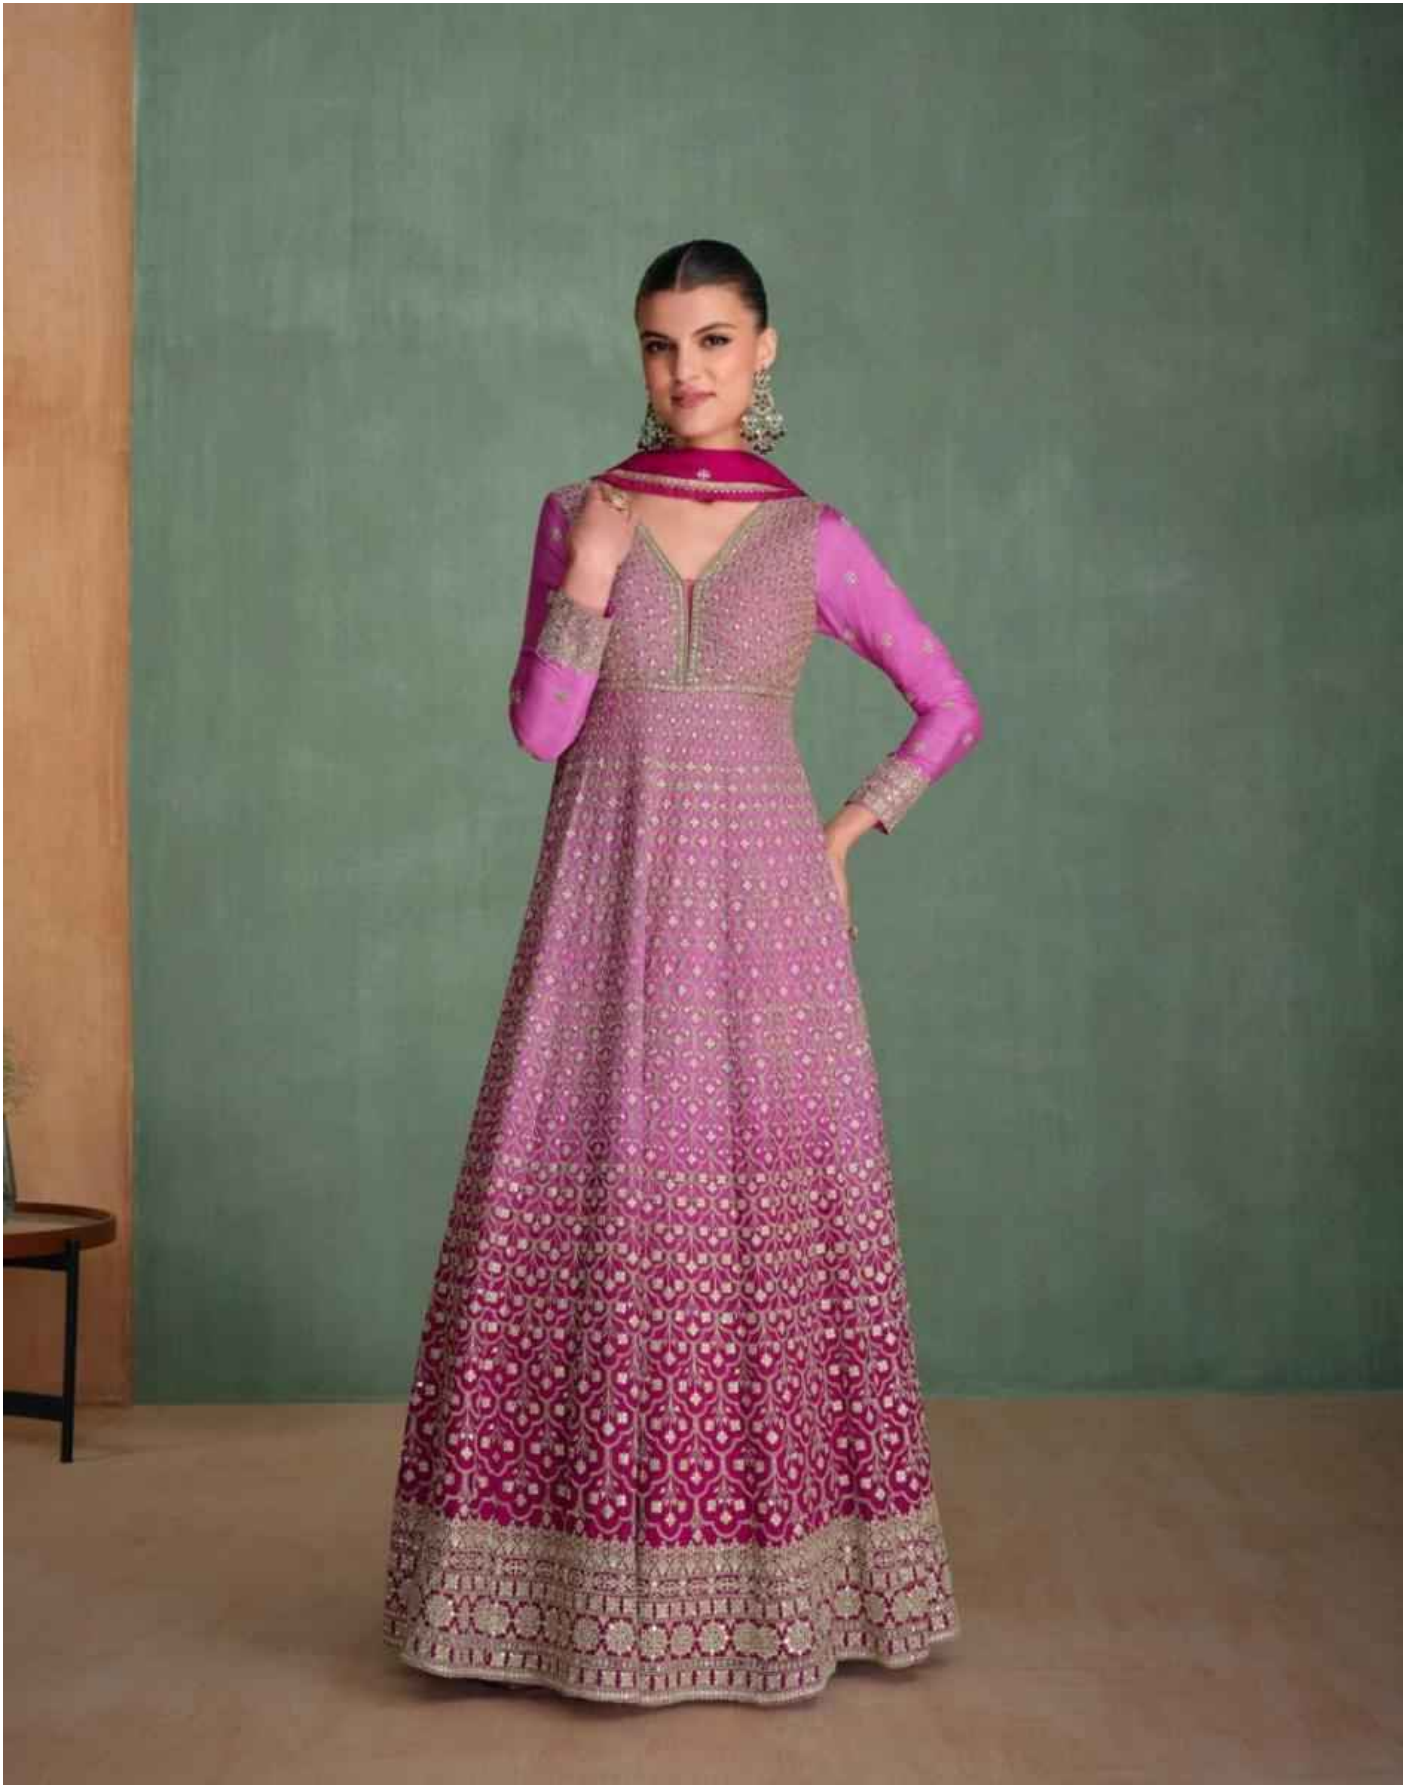

SAYURI®  
Designer

ARZOO

SAYURI<sup>®</sup>  
Designer

CODE - 5686

SAYURI®  
Designer

CODE - 5685

5684

5685