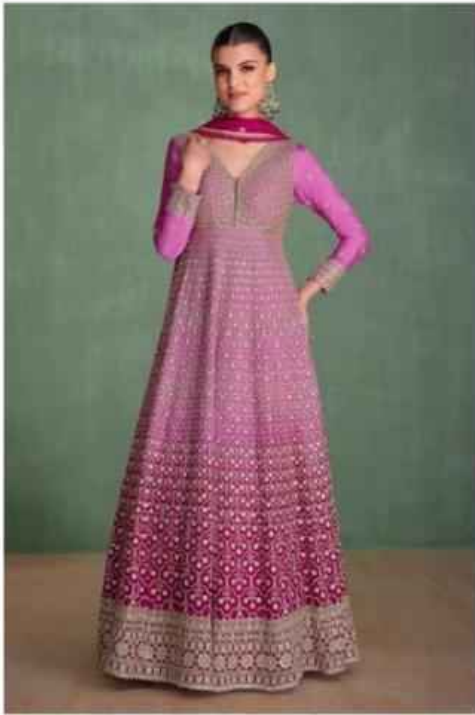

SAYURI®  
Designer

ARZOO

SAYURI<sup>®</sup>  
Designer

CODE - 5686

SAYURI®  
Designer

CODE - 5685

5684

5685