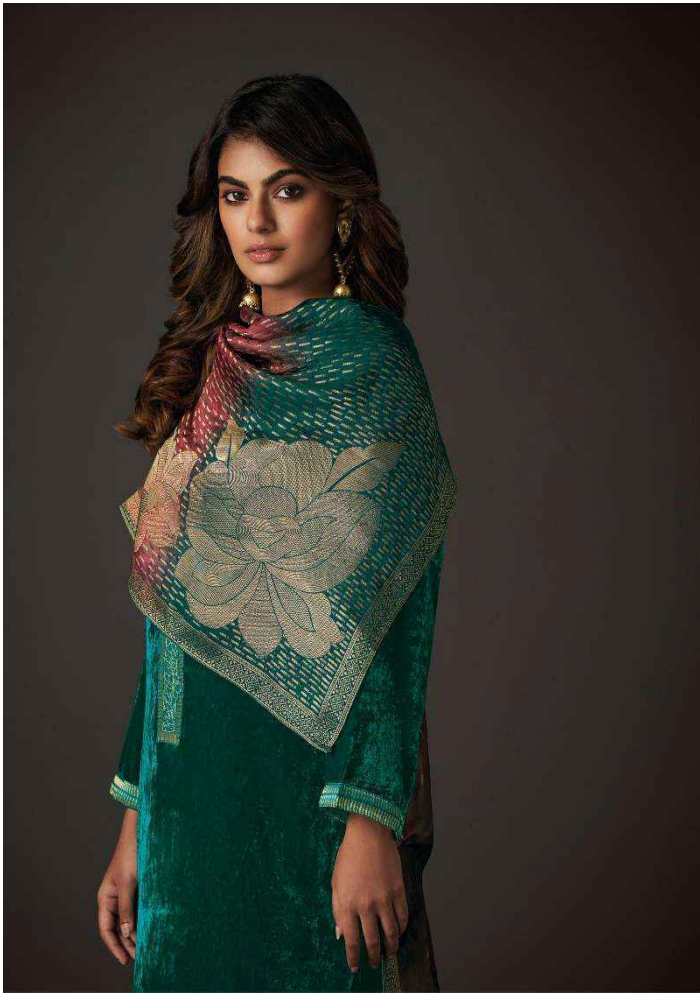

Om.lex®
REFINING ETHNICITY

Style
Sangam

6331-A

Om Lex
REFINING ETHNICITY

6331-C

6331-B

OmLex
REFINING ETHNICITY

6331-D

OmLex[®]
REFINING ETHNICITY

Style
Sangam

DESIGN

6331-A TO 6331-D

~ TOP ~

SOFT VELVET WITH
EMBROIDERY WORK

~ BOTTOM ~

SOFT VELVET