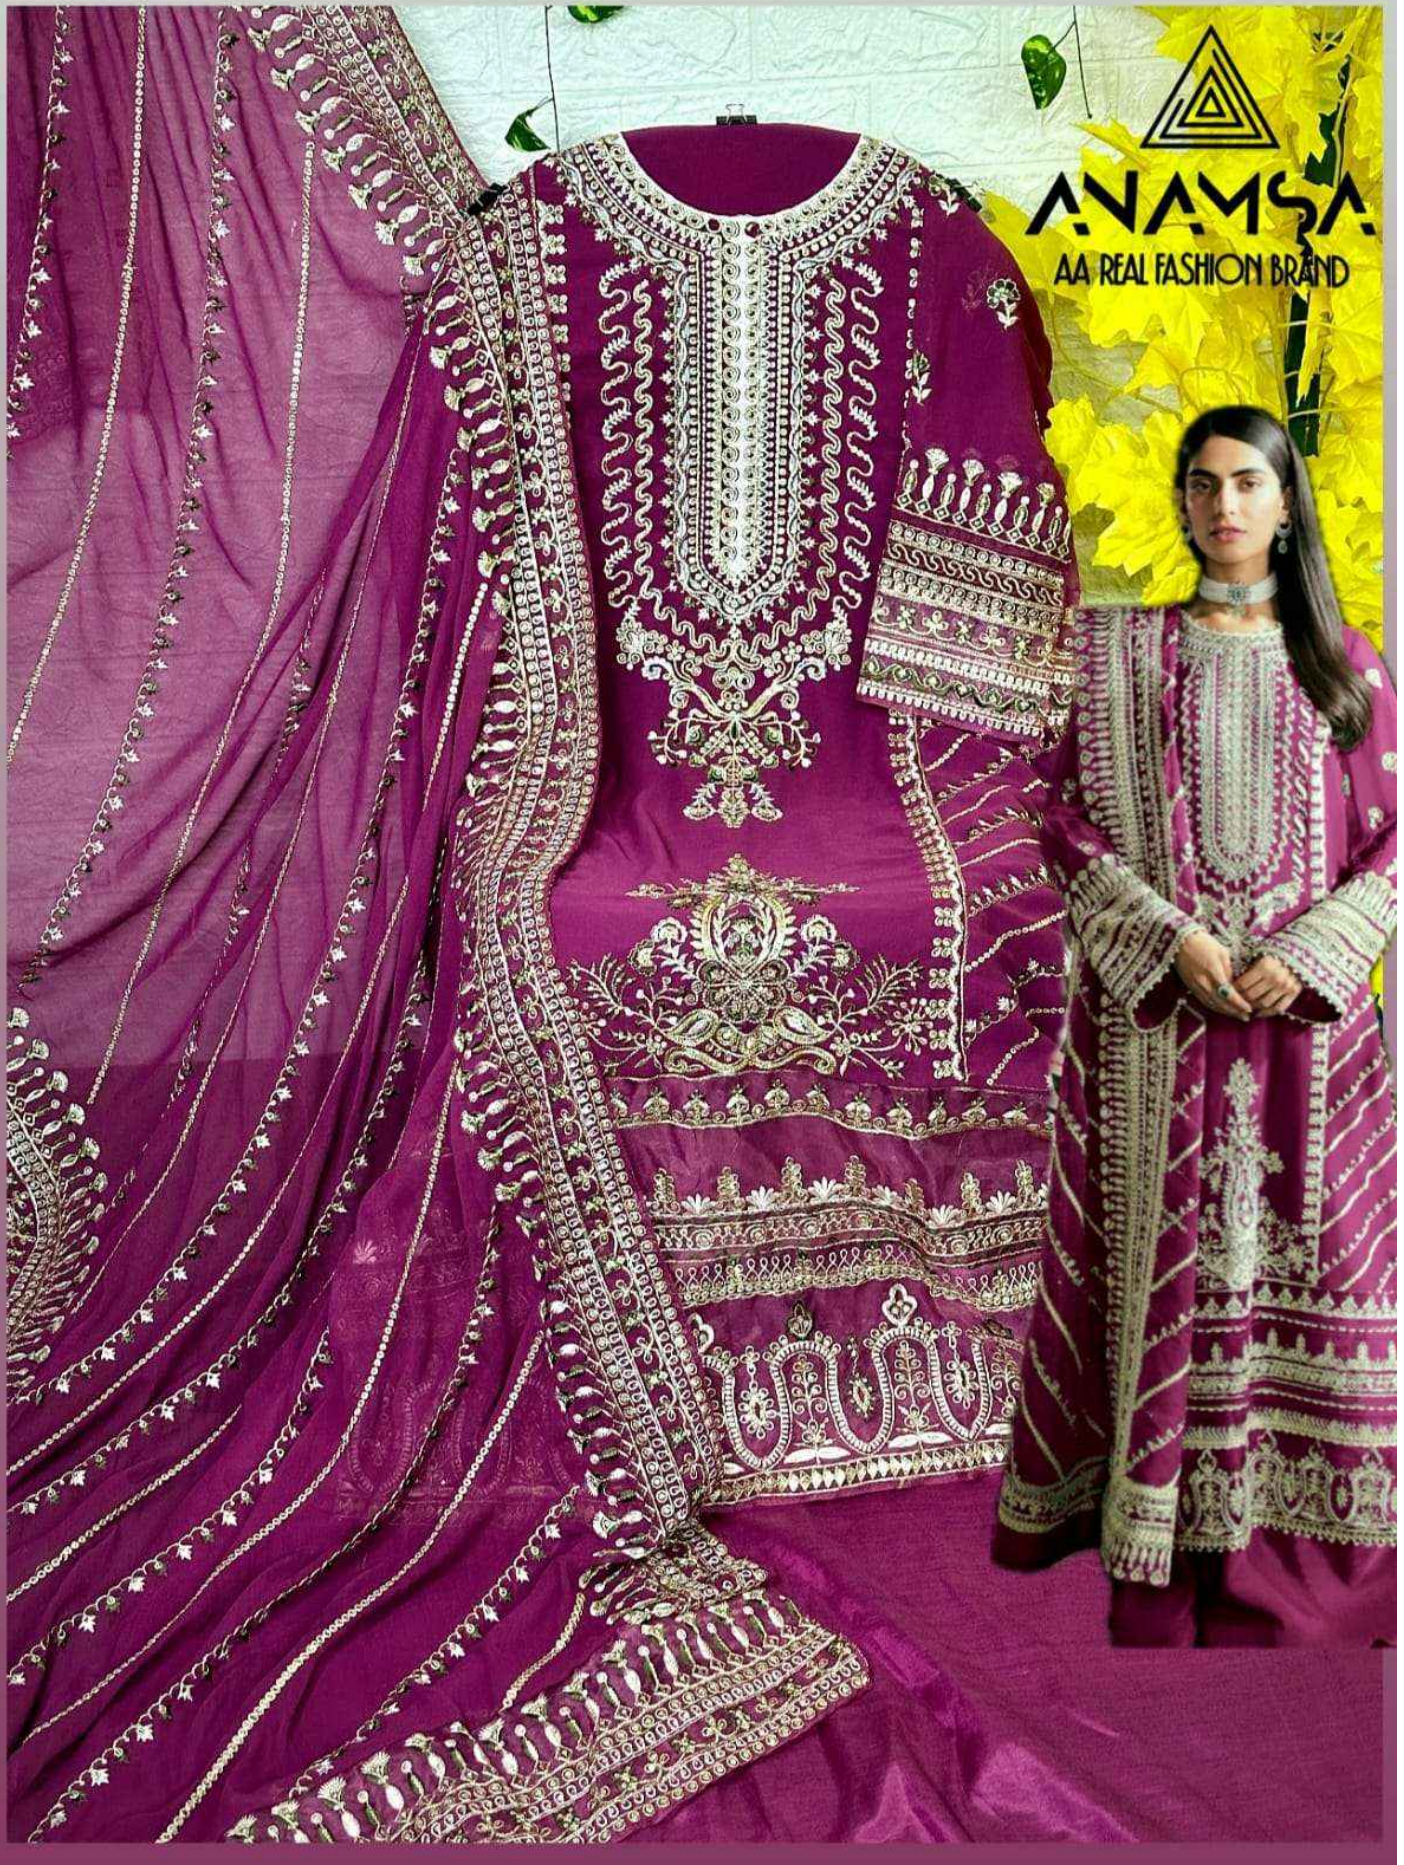

ANAMSA

AA REAL FASHION BRAND