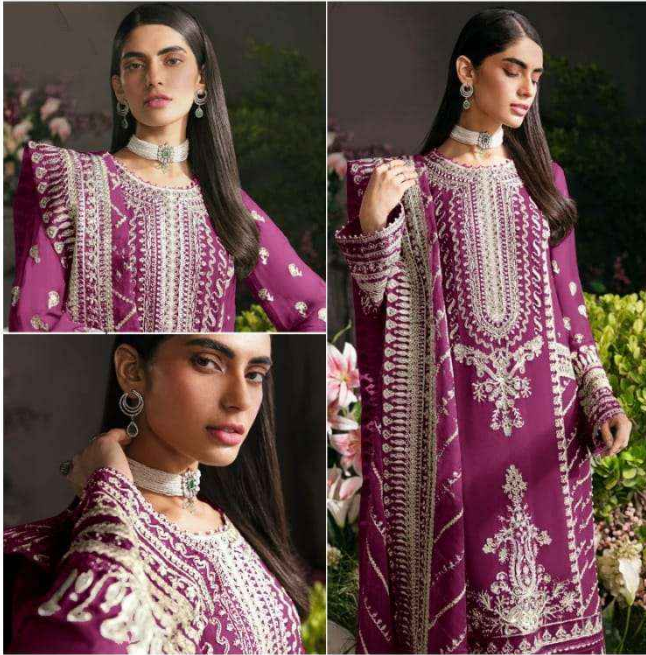

SEMI STICH COLLECTION

TOP- PURE GEORGETTE WITH HEAVY EMBROIDERY AND SEQUENCE WORK

BOTTOMINNER- DULL SHANTOON

DUPATTA- PURE GEORGETTE FANCY DUPATTA AND HEAVY EMBROIDERY

7773

D.No:-230 D