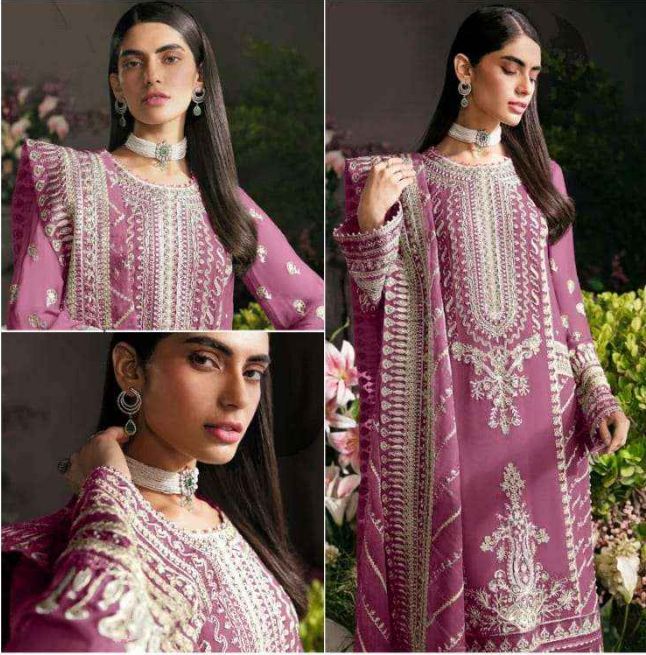

**ANAMSA**  
**HIT BEAUTIFUL COLOURS**

SEMI STICH COLLECTION

TOP- PURE GEORGETTE WITH HEAVY EMBROIDERY AND SEQUENCE WORK  
BOTTOMINNER- DULL SHANTOON  
DUPATTA- PURE GEORGETTE FANCY DUPATTA AND HEAVY EMBROIDERY

7773  
D.No:-230 A

**ANAMSA**  
AA REAL FASHION BRAND

SEMI STICH COLLECTION

TOP- PURE GEORGETTE WITH HEAVY EMBROIDERY AND SEQUENCE WORK

BOTTOMINNER- DULL SHANTOON

DUPATTA- PURE GEORGETTE FANCY DUPATTA AND HEAVY EMBROIDERY

7773

D.No:-230 B

SEMI STICH COLLECTION

TOP- PURE GEORGETTE WITH HEAVY EMBROIDERY AND SEQUENCE WORK

BOTTOMINNER- DULL SHANTOON

DUPATTA- PURE GEORGETTE FANCY DUPATTA AND HEAVY EMBROIDERY

7773

D.No:-230 C