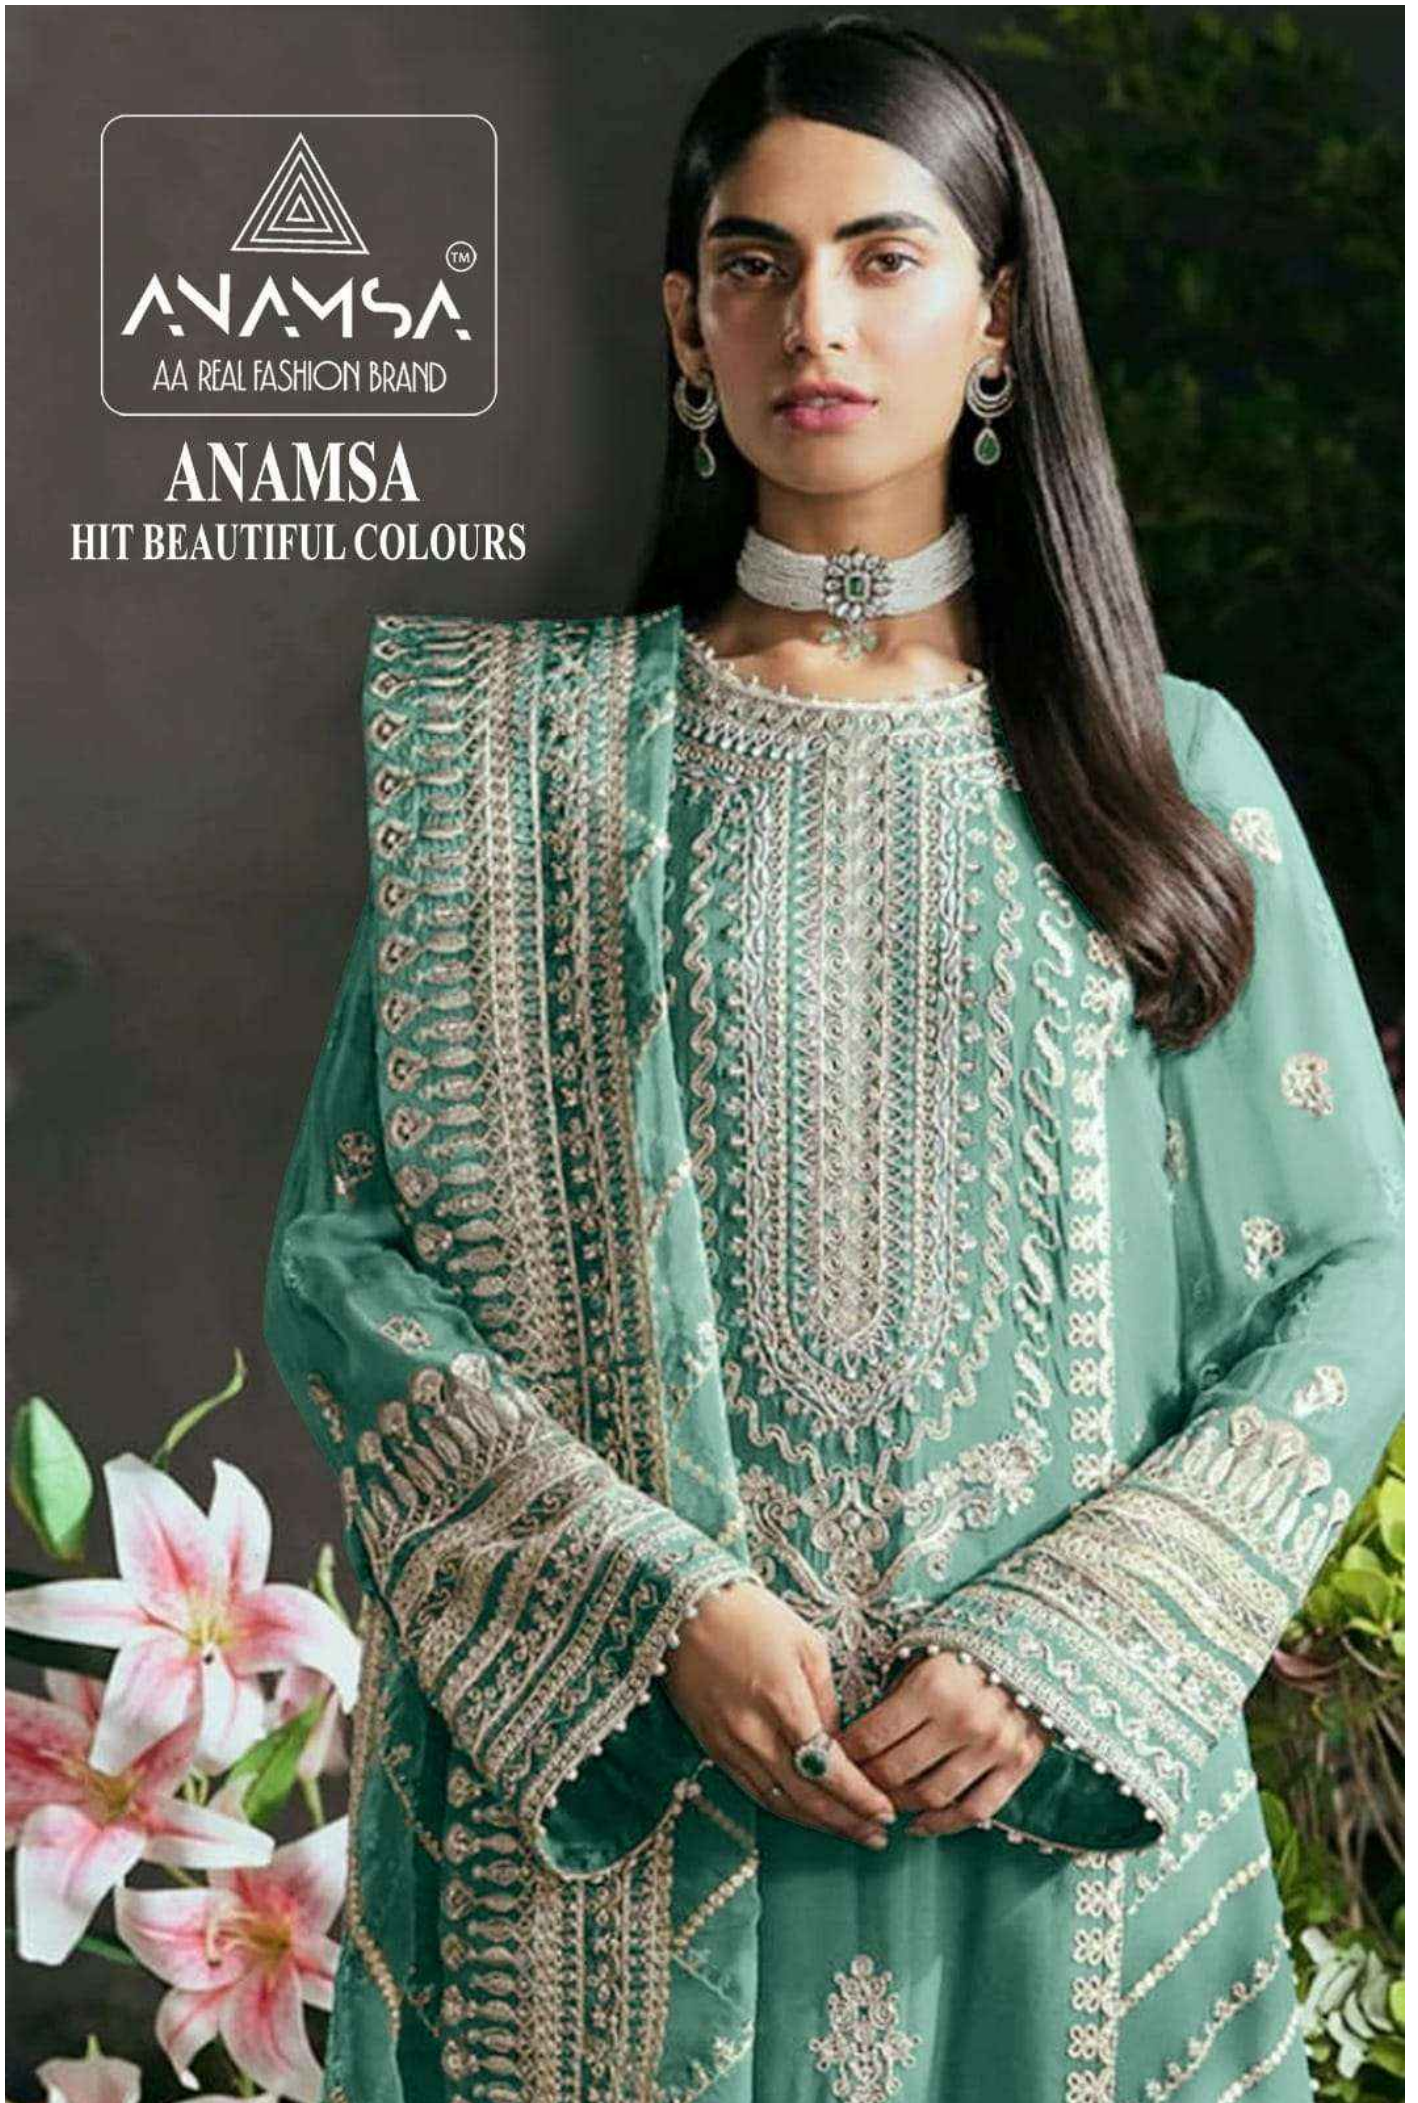

**ANAMSA**  
**HIT BEAUTIFUL COLOURS**

SEMI STICH COLLECTION

TOP- PURE GEORGETTE WITH HEAVY EMBROIDERY AND SEQUENCE WORK  
BOTTOMINNER- DULL SHANTOON  
DUPATTA- PURE GEORGETTE FANCY DUPATTA AND HEAVY EMBROIDERY

7773  
D.No:-230 A

**ANAMSA**  
AA REAL FASHION BRAND

SEMI STICH COLLECTION

TOP- PURE GEORGETTE WITH HEAVY EMBROIDERY AND SEQUENCE WORK

BOTTOMINNER- DULL SHANTOON

DUPATTA- PURE GEORGETTE FANCY DUPATTA AND HEAVY EMBROIDERY