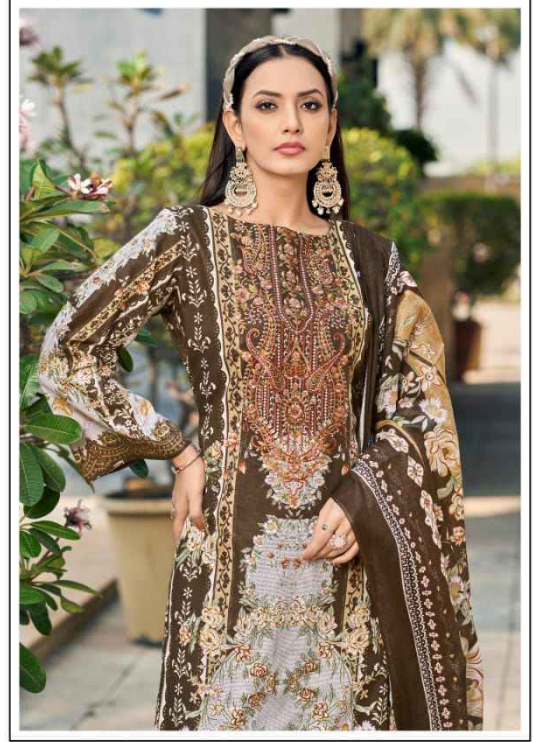

Dolly
ڈولی
Vol-47