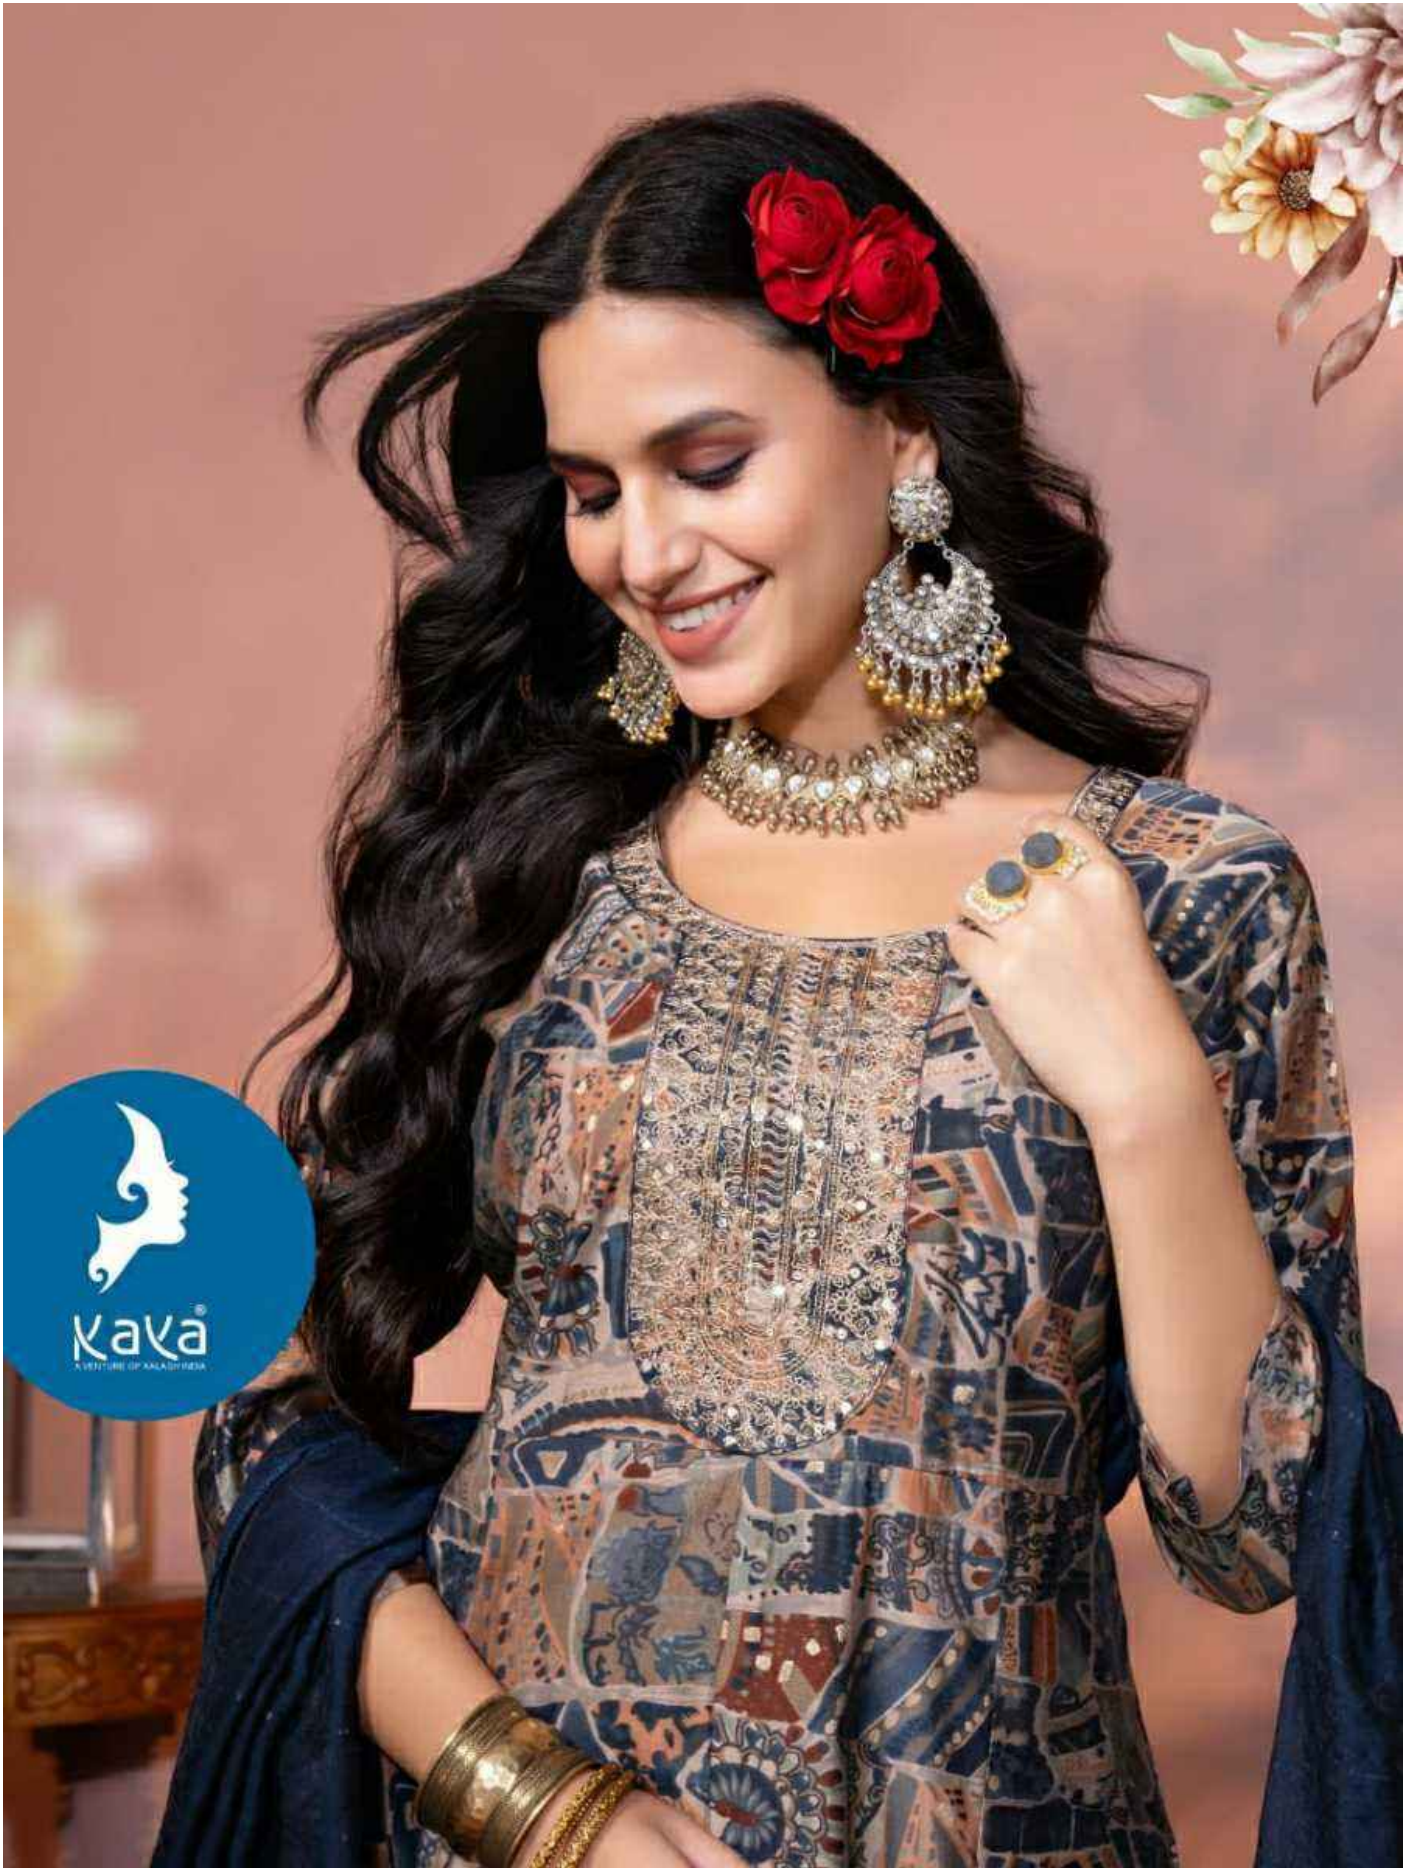

AISHWARYA-3

Kaya's

AISHWARYA-3

Kaya's

AISHWARYA-3	
TYPE	TOP-BOTTOM-DUPATTA
TOP	CHANDERI MODAL PRINT WITH FOIL
BOTTOM	ROMAN SILK
DUPATTA	CHANDERI JACQUARD

AISHWARYA-3

Kaya's

AISHWARYA-3

Top Bottom
Dupatta

01

AISHWARYA-3

Top Bottom
Dupatta

02

AISHWARYA-3

Top Bottom
Dupatta

03