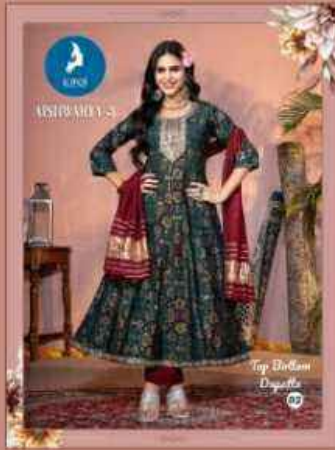

AISHWARYA-3

Kaya's

AISHWARYA-3

Kaya's

AISHWARYA-3	
TYPE	TOP-BOTTOM-DUPATTA
TOP	CHANDERI MODAL PRINT WITH FOIL
BOTTOM	ROMAN SILK
DUPATTA	CHANDERI JACQUARD

AISHWARYA-3

Kaya's

AISHWARYA-3

Top Bottom
Dupatta

01

AISHWARYA-3

Top Bottom
Dupatta

02

AISHWARYA-3

Top Bottom
Dupatta

03