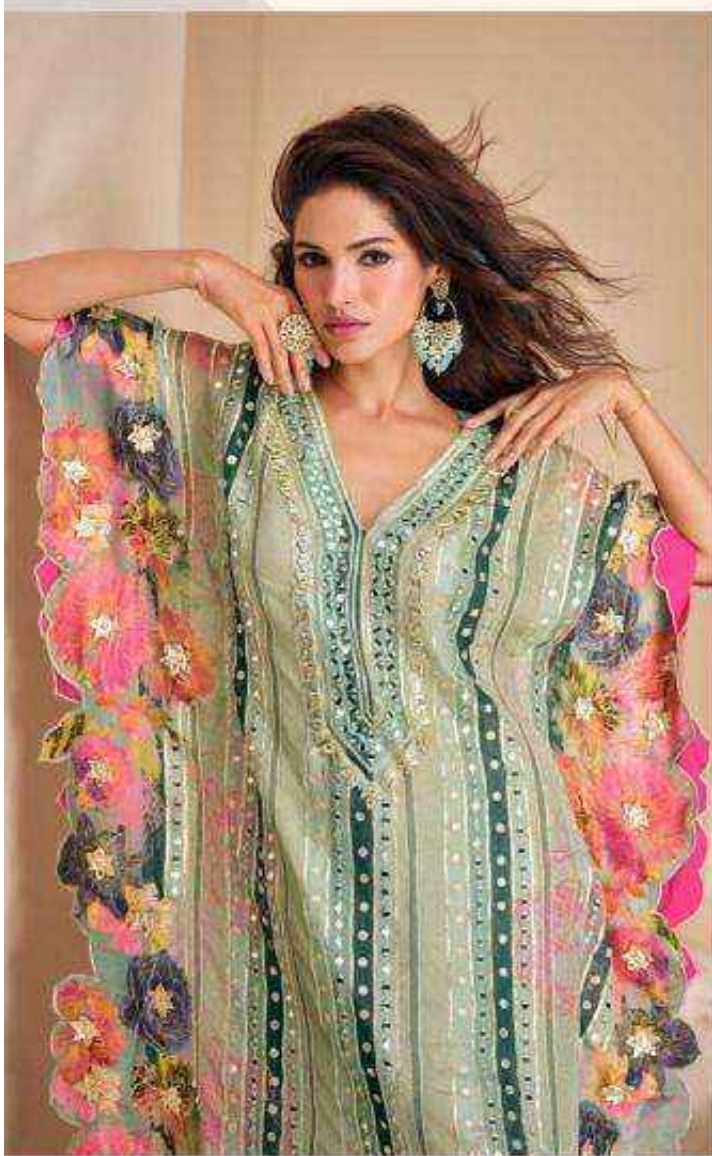

SAYURI[®]
Designer

Theomar

SAYURI[®]
Designer

Theomar

SAYURI[®]
Designer

*Be the repudiator,
break stereotypes
and wear what
you love.*

5703

TREND

SAYURI®
Designer

Shine on and
add some glamor,
across and
from the rest.

S704

SHINE

SAYURI[®]
Designer

5704

Shine on and add some oomph from the east.

BEAUTY