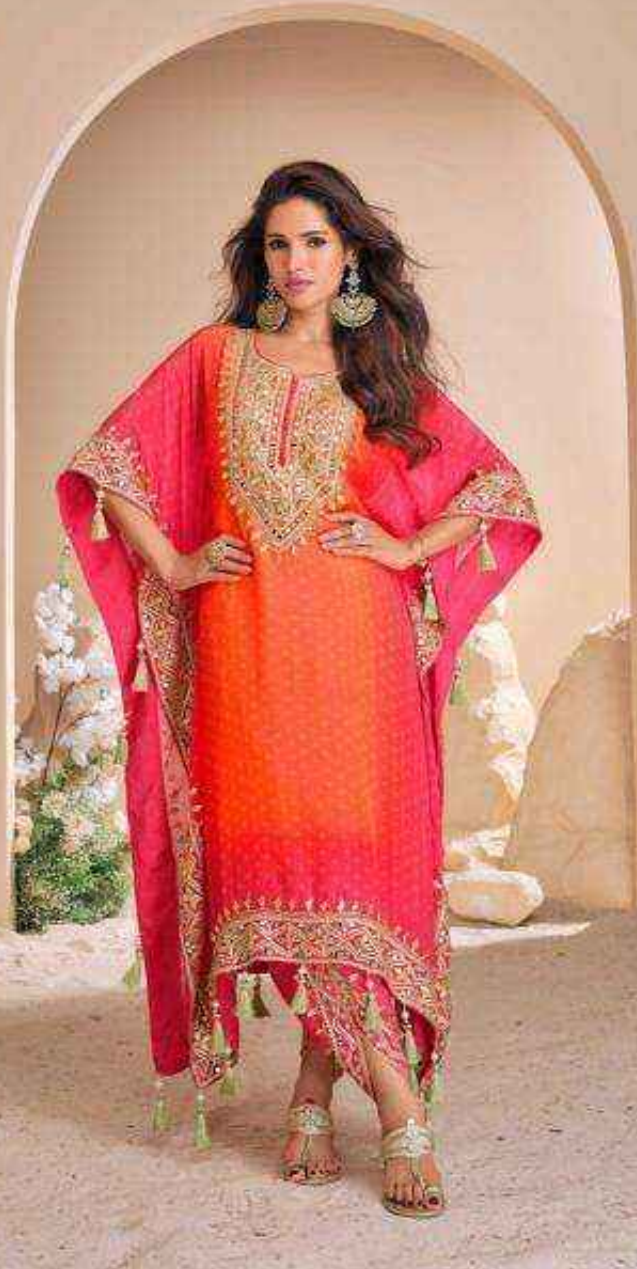

SAYURI[®]
Designer

Theomar

SAYURI[®]
Designer

Theomar

SAYURI[®]
Designer

*Be the repudiator,
break stereotypes
and wear what
you love.*

5703

TREND

SAYURI®
Designer

Shine on and
add some glamor,
across and
from the rest.

S704

SHINE

SAYURI[®]
Designer

5704

Shine on and add some oomph from the east.

BEAUTY

SAYURI®
Designer

*Beauty begins
the moment
you decide
to be yourself!*

5702

SAYURI®
Designer

Style isn't just what
you wear
it's about how
you live.

5703

□ □ □

TRADITIONAL